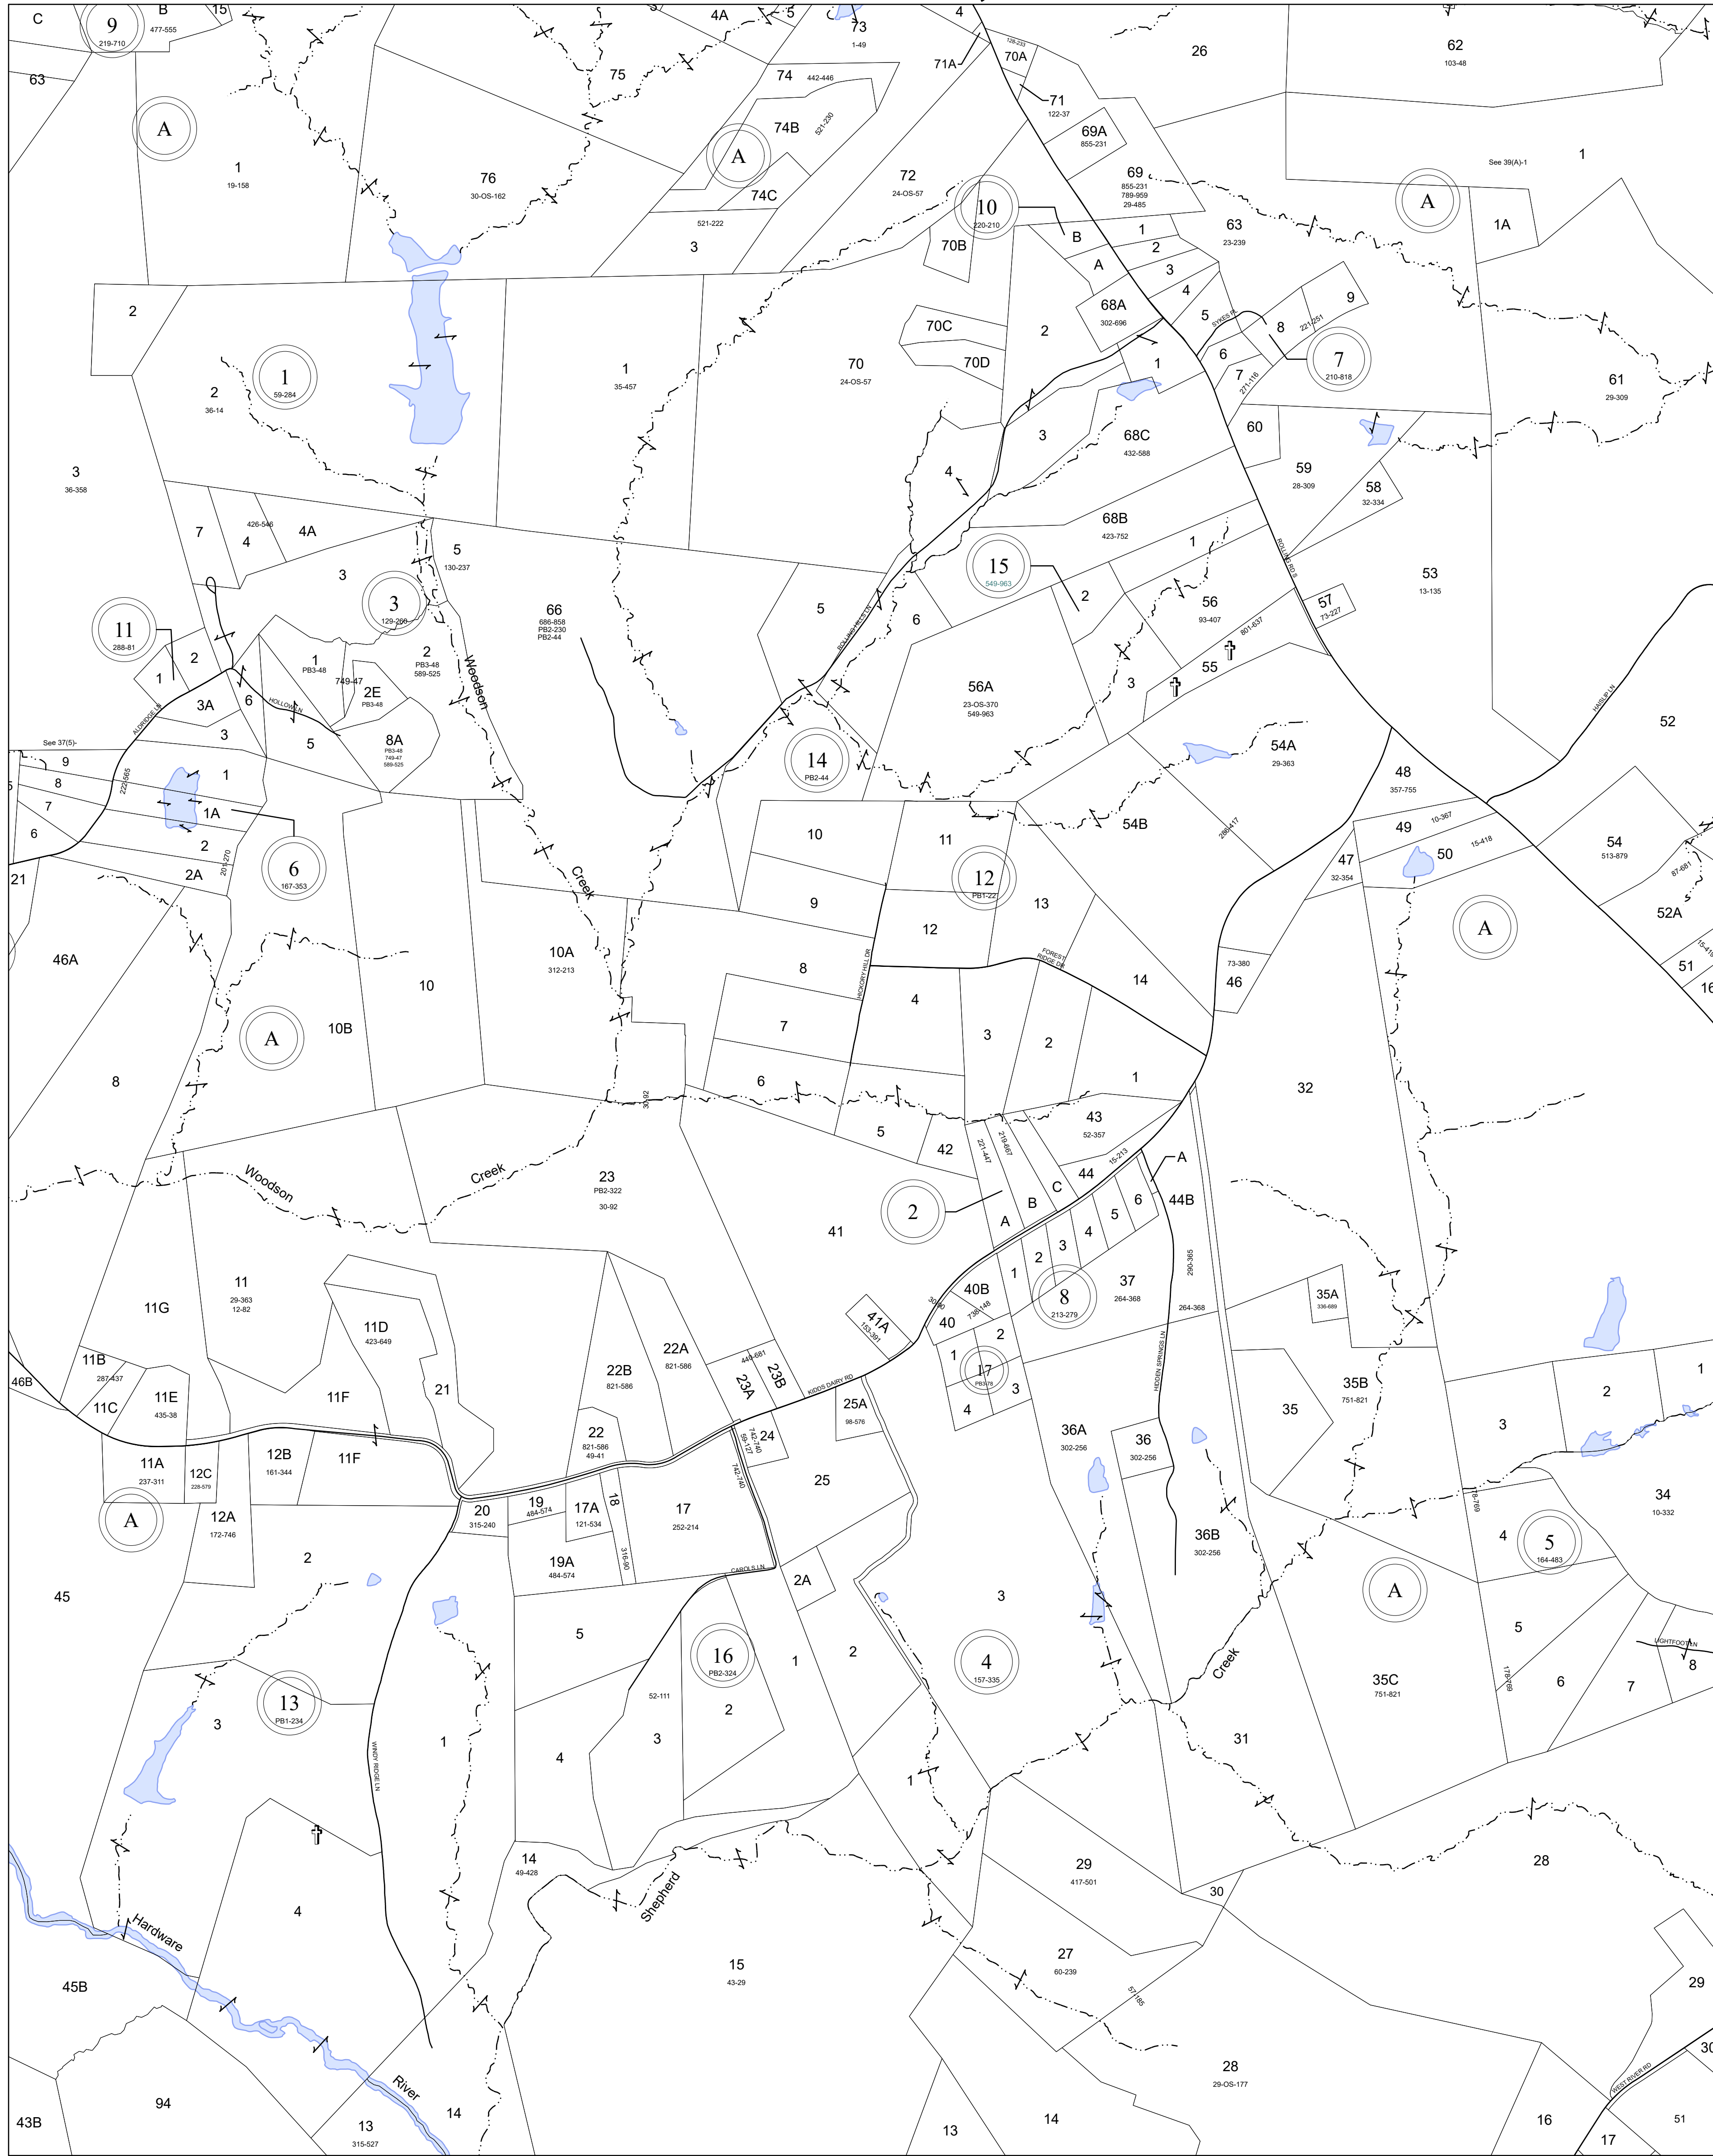

# FLUVANNA COUNTY, VIRGINIA

## SECTION 38

MAP LOCATION

### Legend

- Roads
- Waterline
- Waterbodies
- County Boundaries
- Parcels
- Tax Sheet Grid

1:7,200