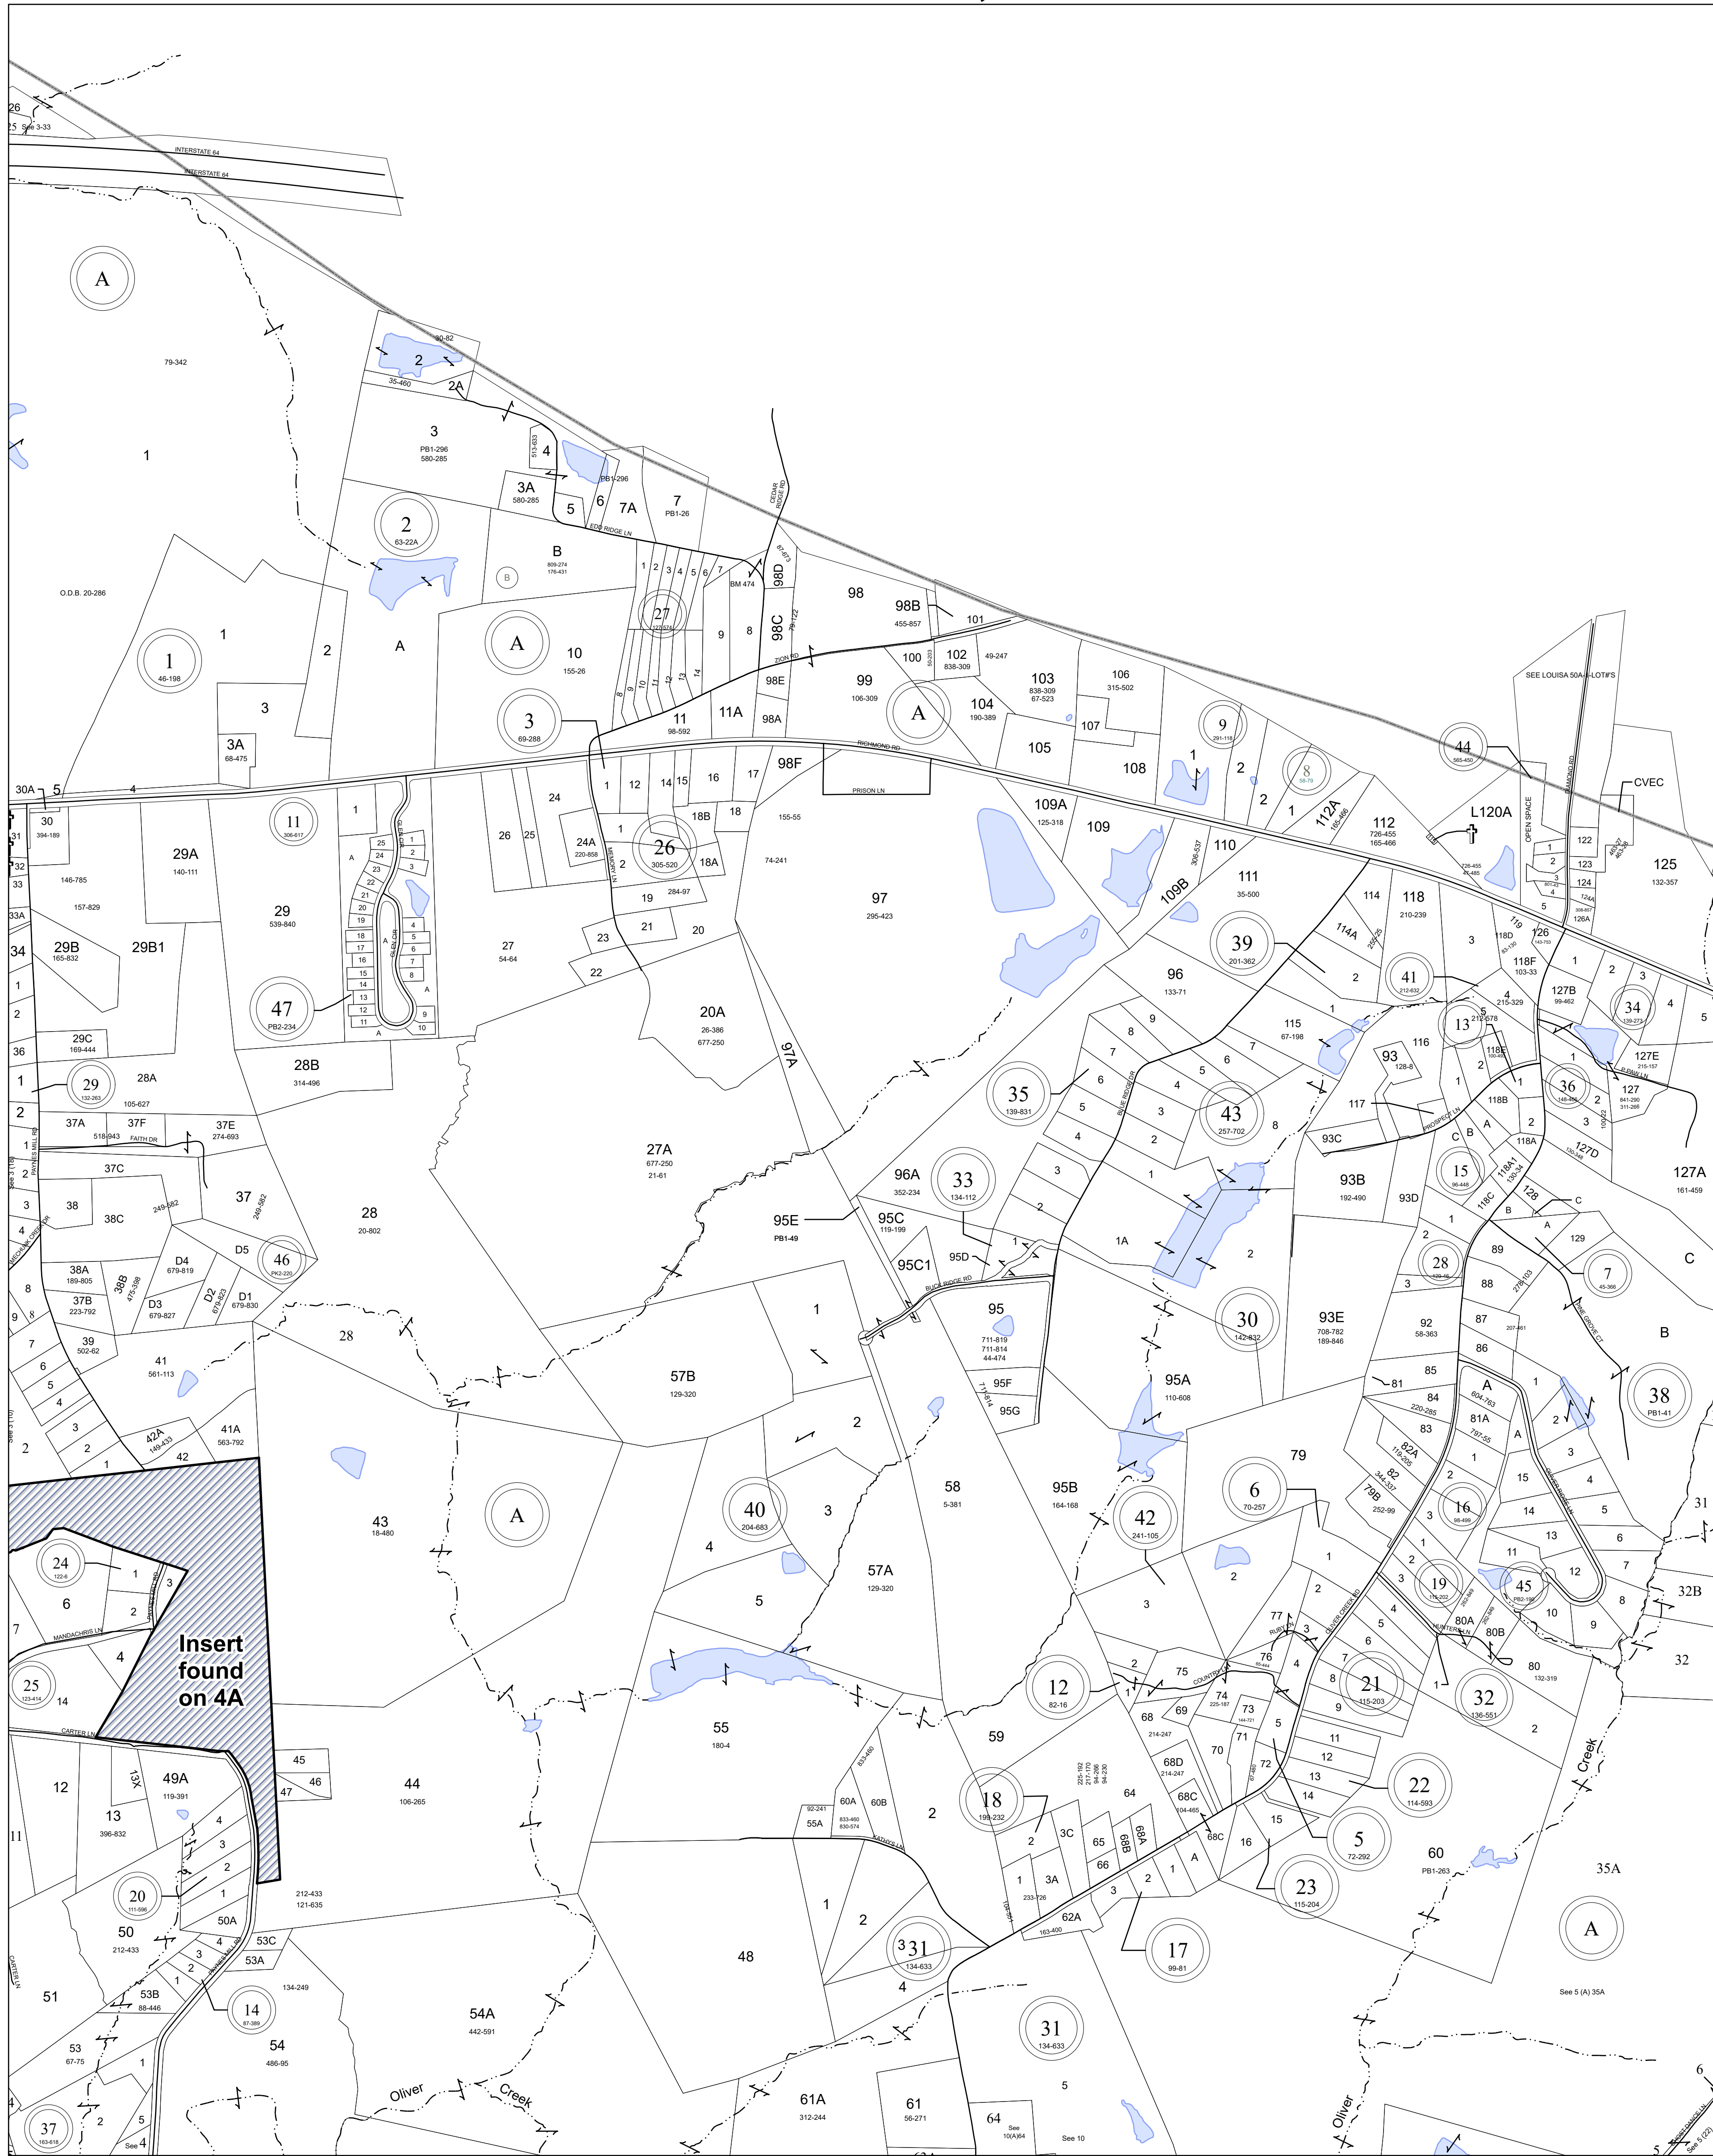

# FLUVANNA COUNTY, VIRGINIA

## SECTION 4

1:7,200

MAP LOCATION

### Legend

- Roads
- Waterline
- Waterbodies
- County Boundaries
- Parcels
- Tax Sheet Grid

MATCHING SHEET