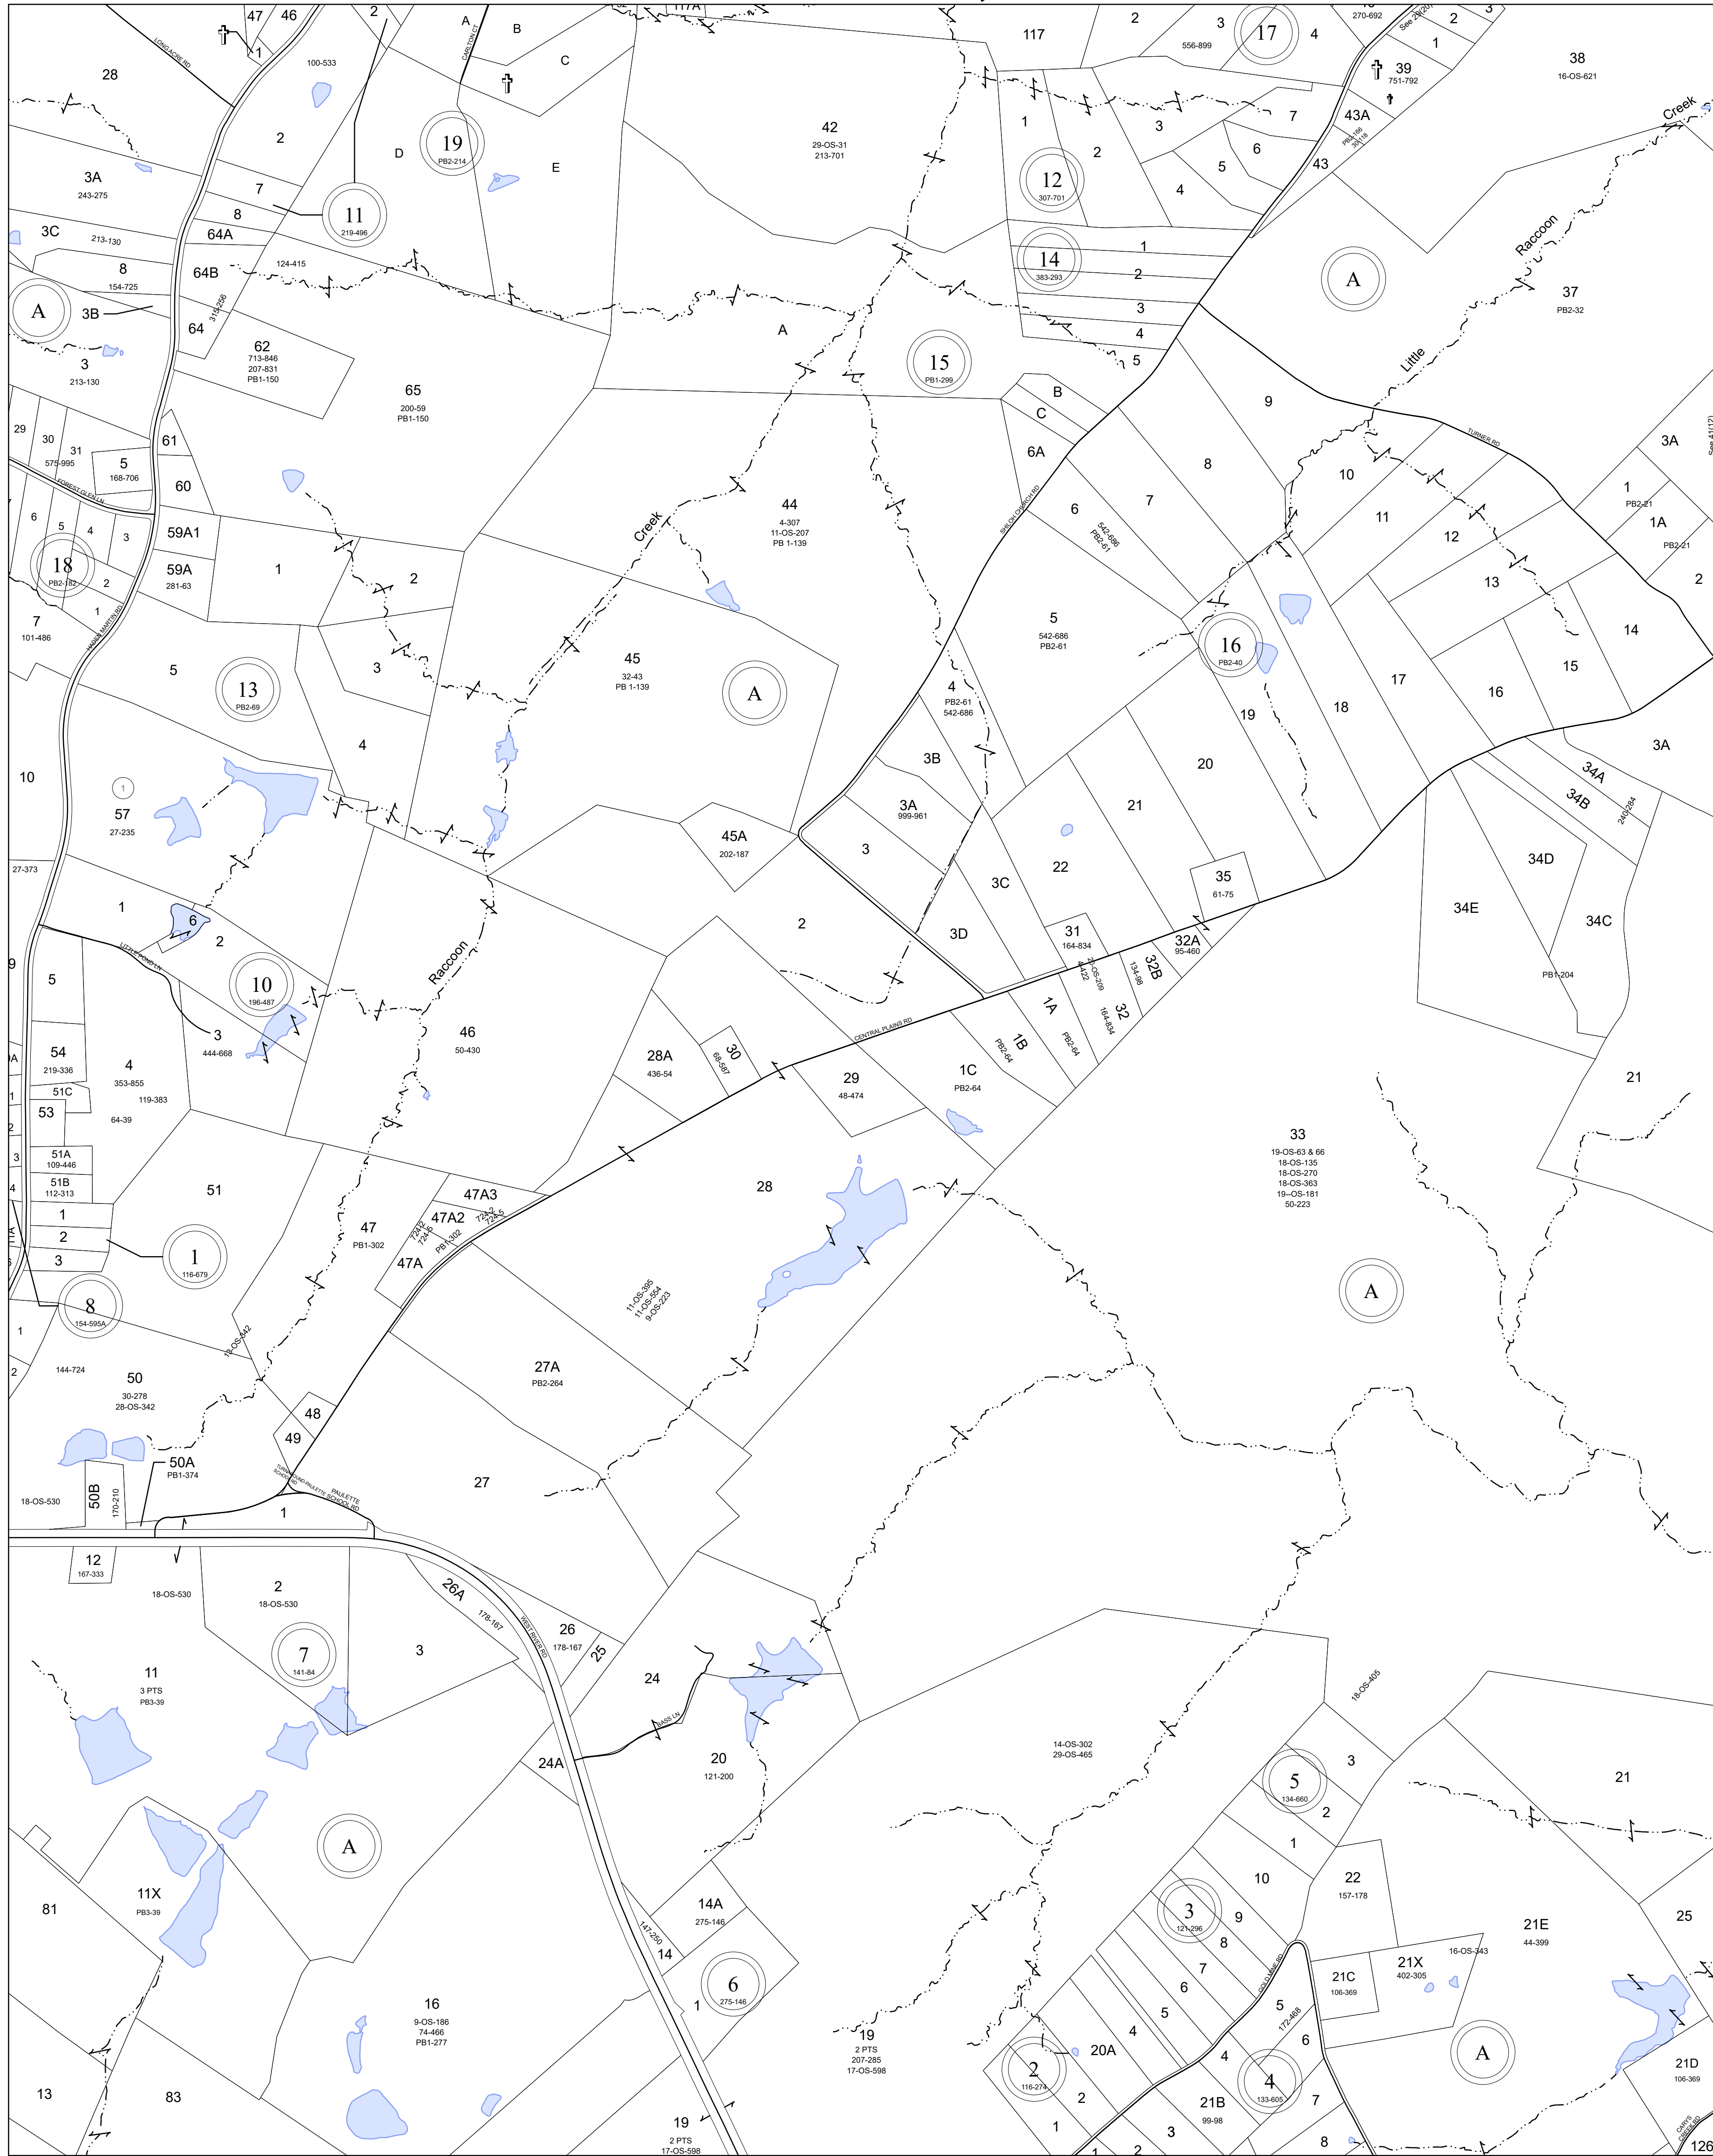

# FLUVANNA COUNTY, VIRGINIA

### MAP LOCATION

### Legend

- Roads
- Waterline
- Waterbodies
- County Boundaries
- Parcels
- Tax Sheet Grid