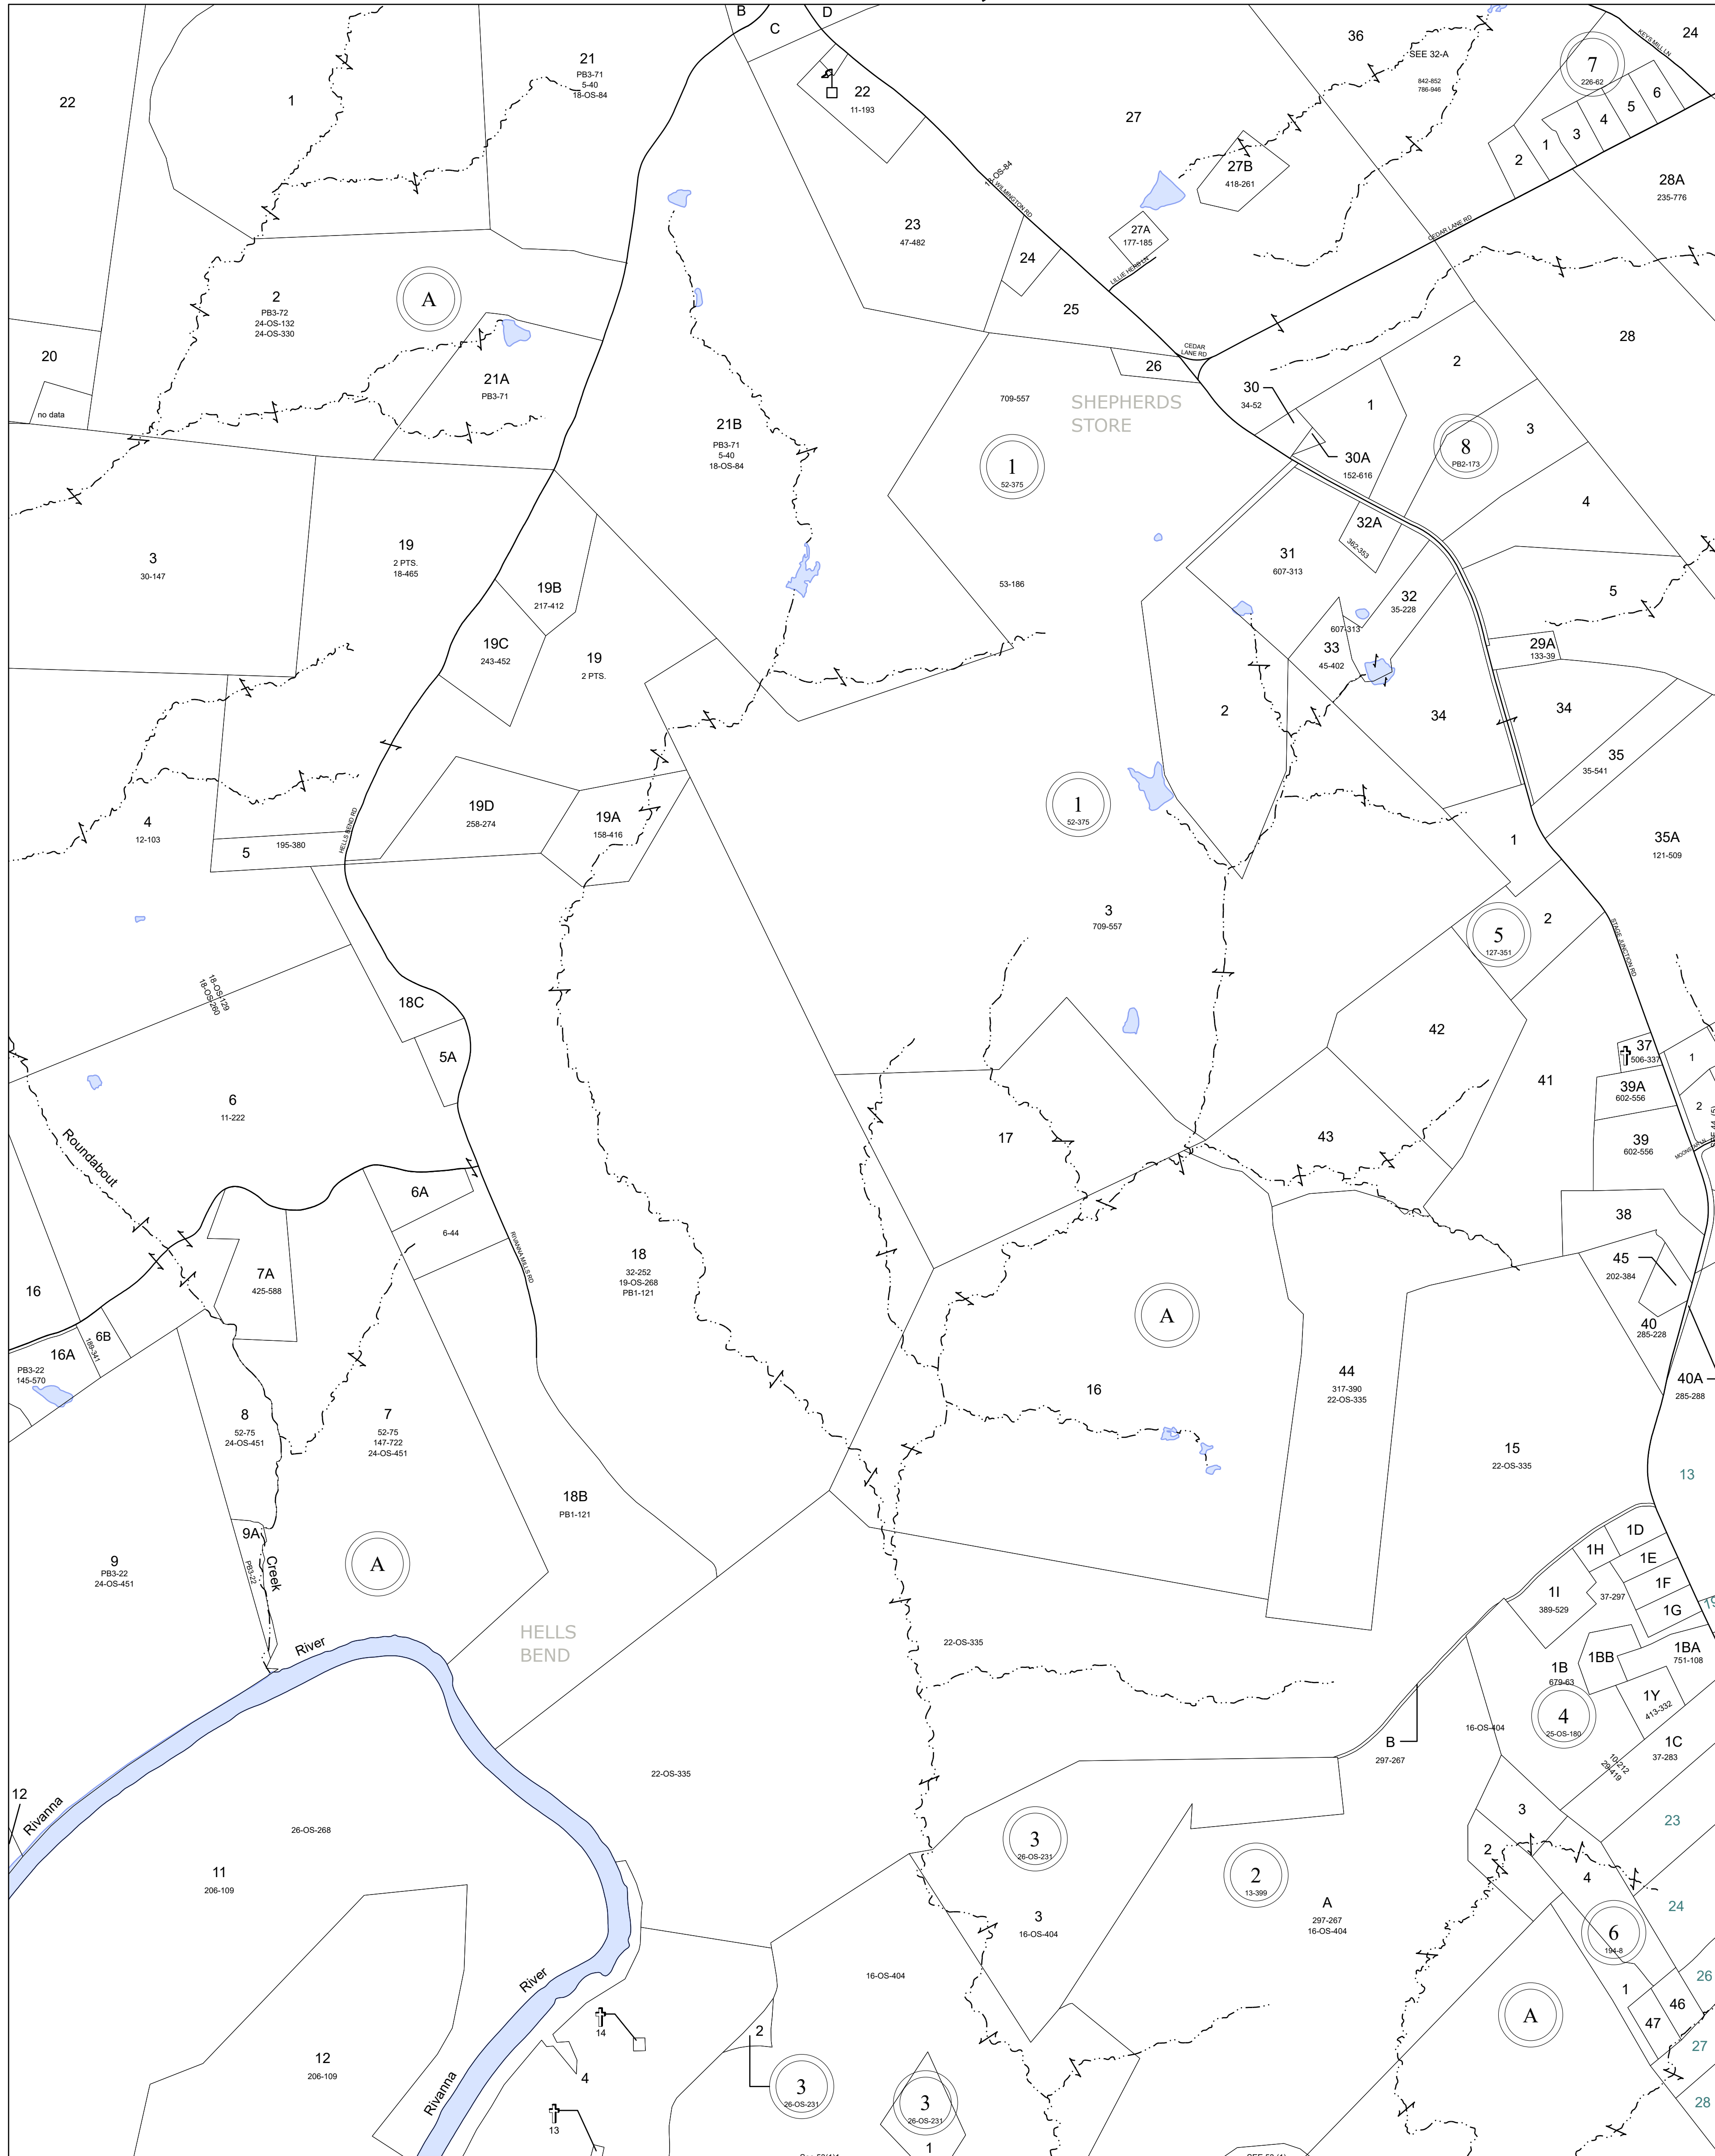

# FLUVANNA COUNTY, VIRGINIA

### MAP LOCATION

### Legend

- Roads
- Waterline
- Waterbodies
- County Boundaries
- Parcels
- Tax Sheet Grid