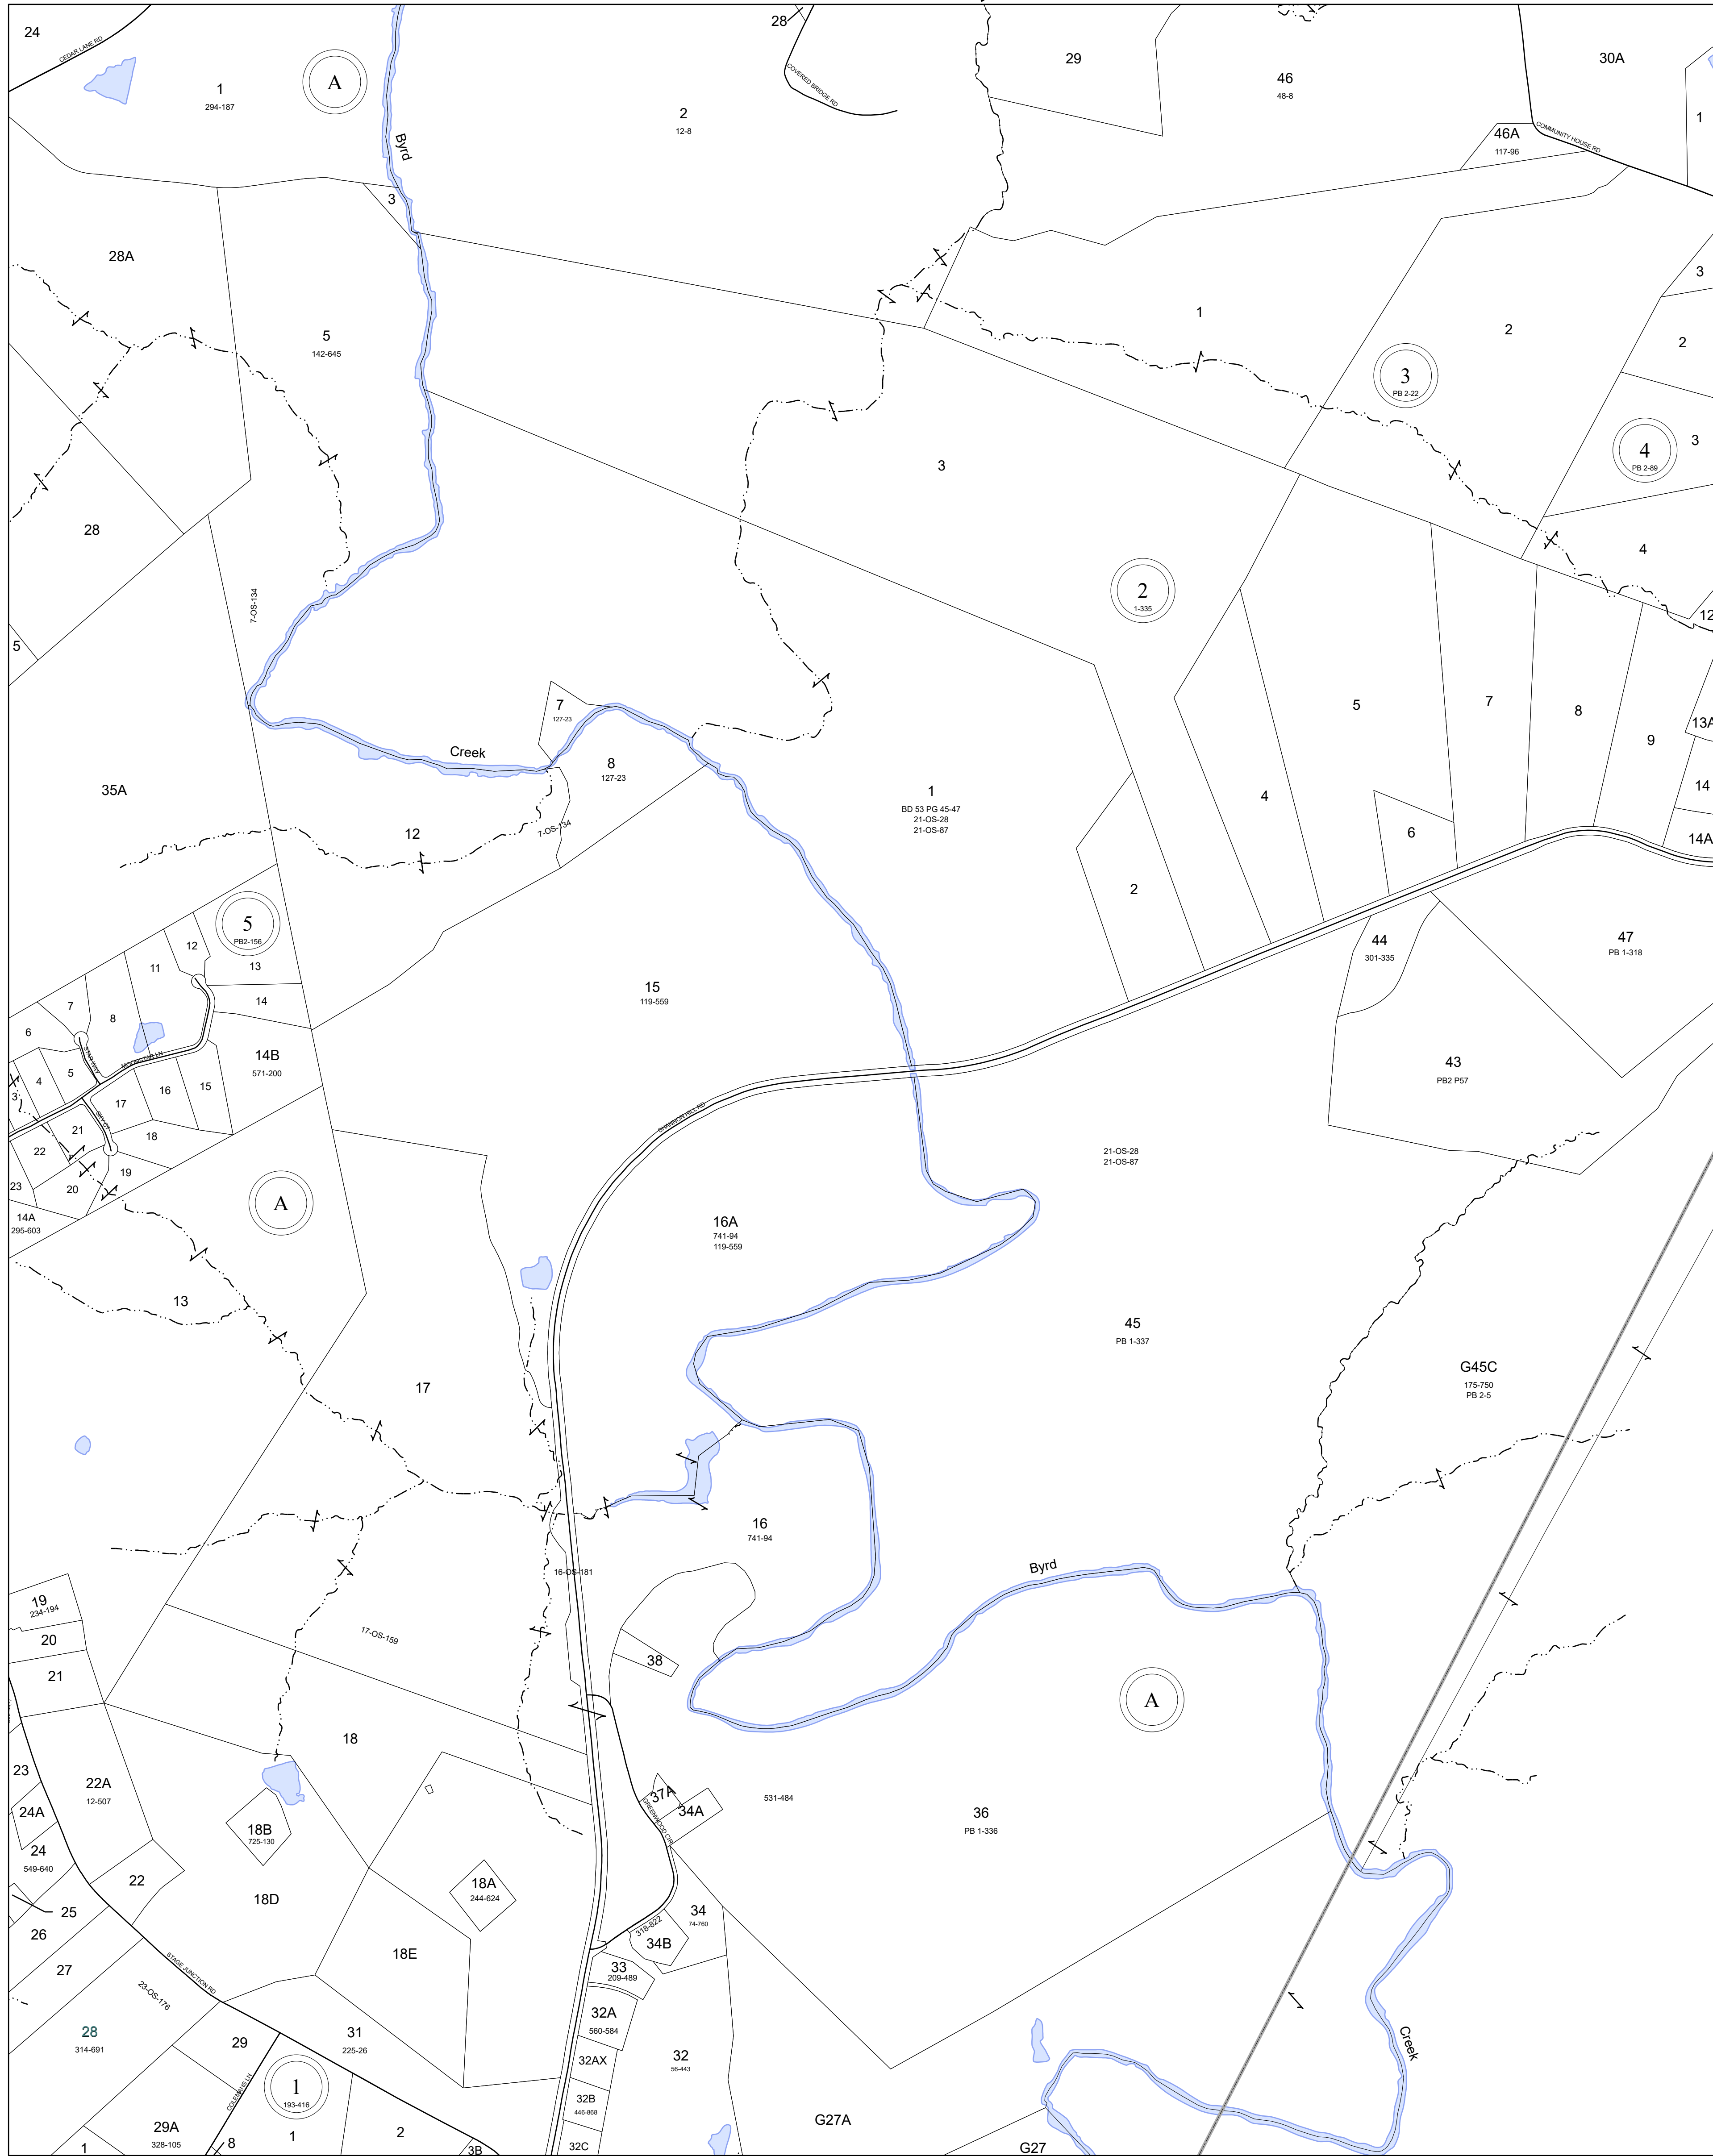

FLUVANNA COUNTY, VIRGINIA

SECTION 44

1:7,200

MAP LOCATION

Legend

- Roads
- Waterline
- Waterbodies
- County Boundaries
- Parcels
- Tax Sheet Grid

MATCHING SHEET

32	33	34
43		45
53	54	