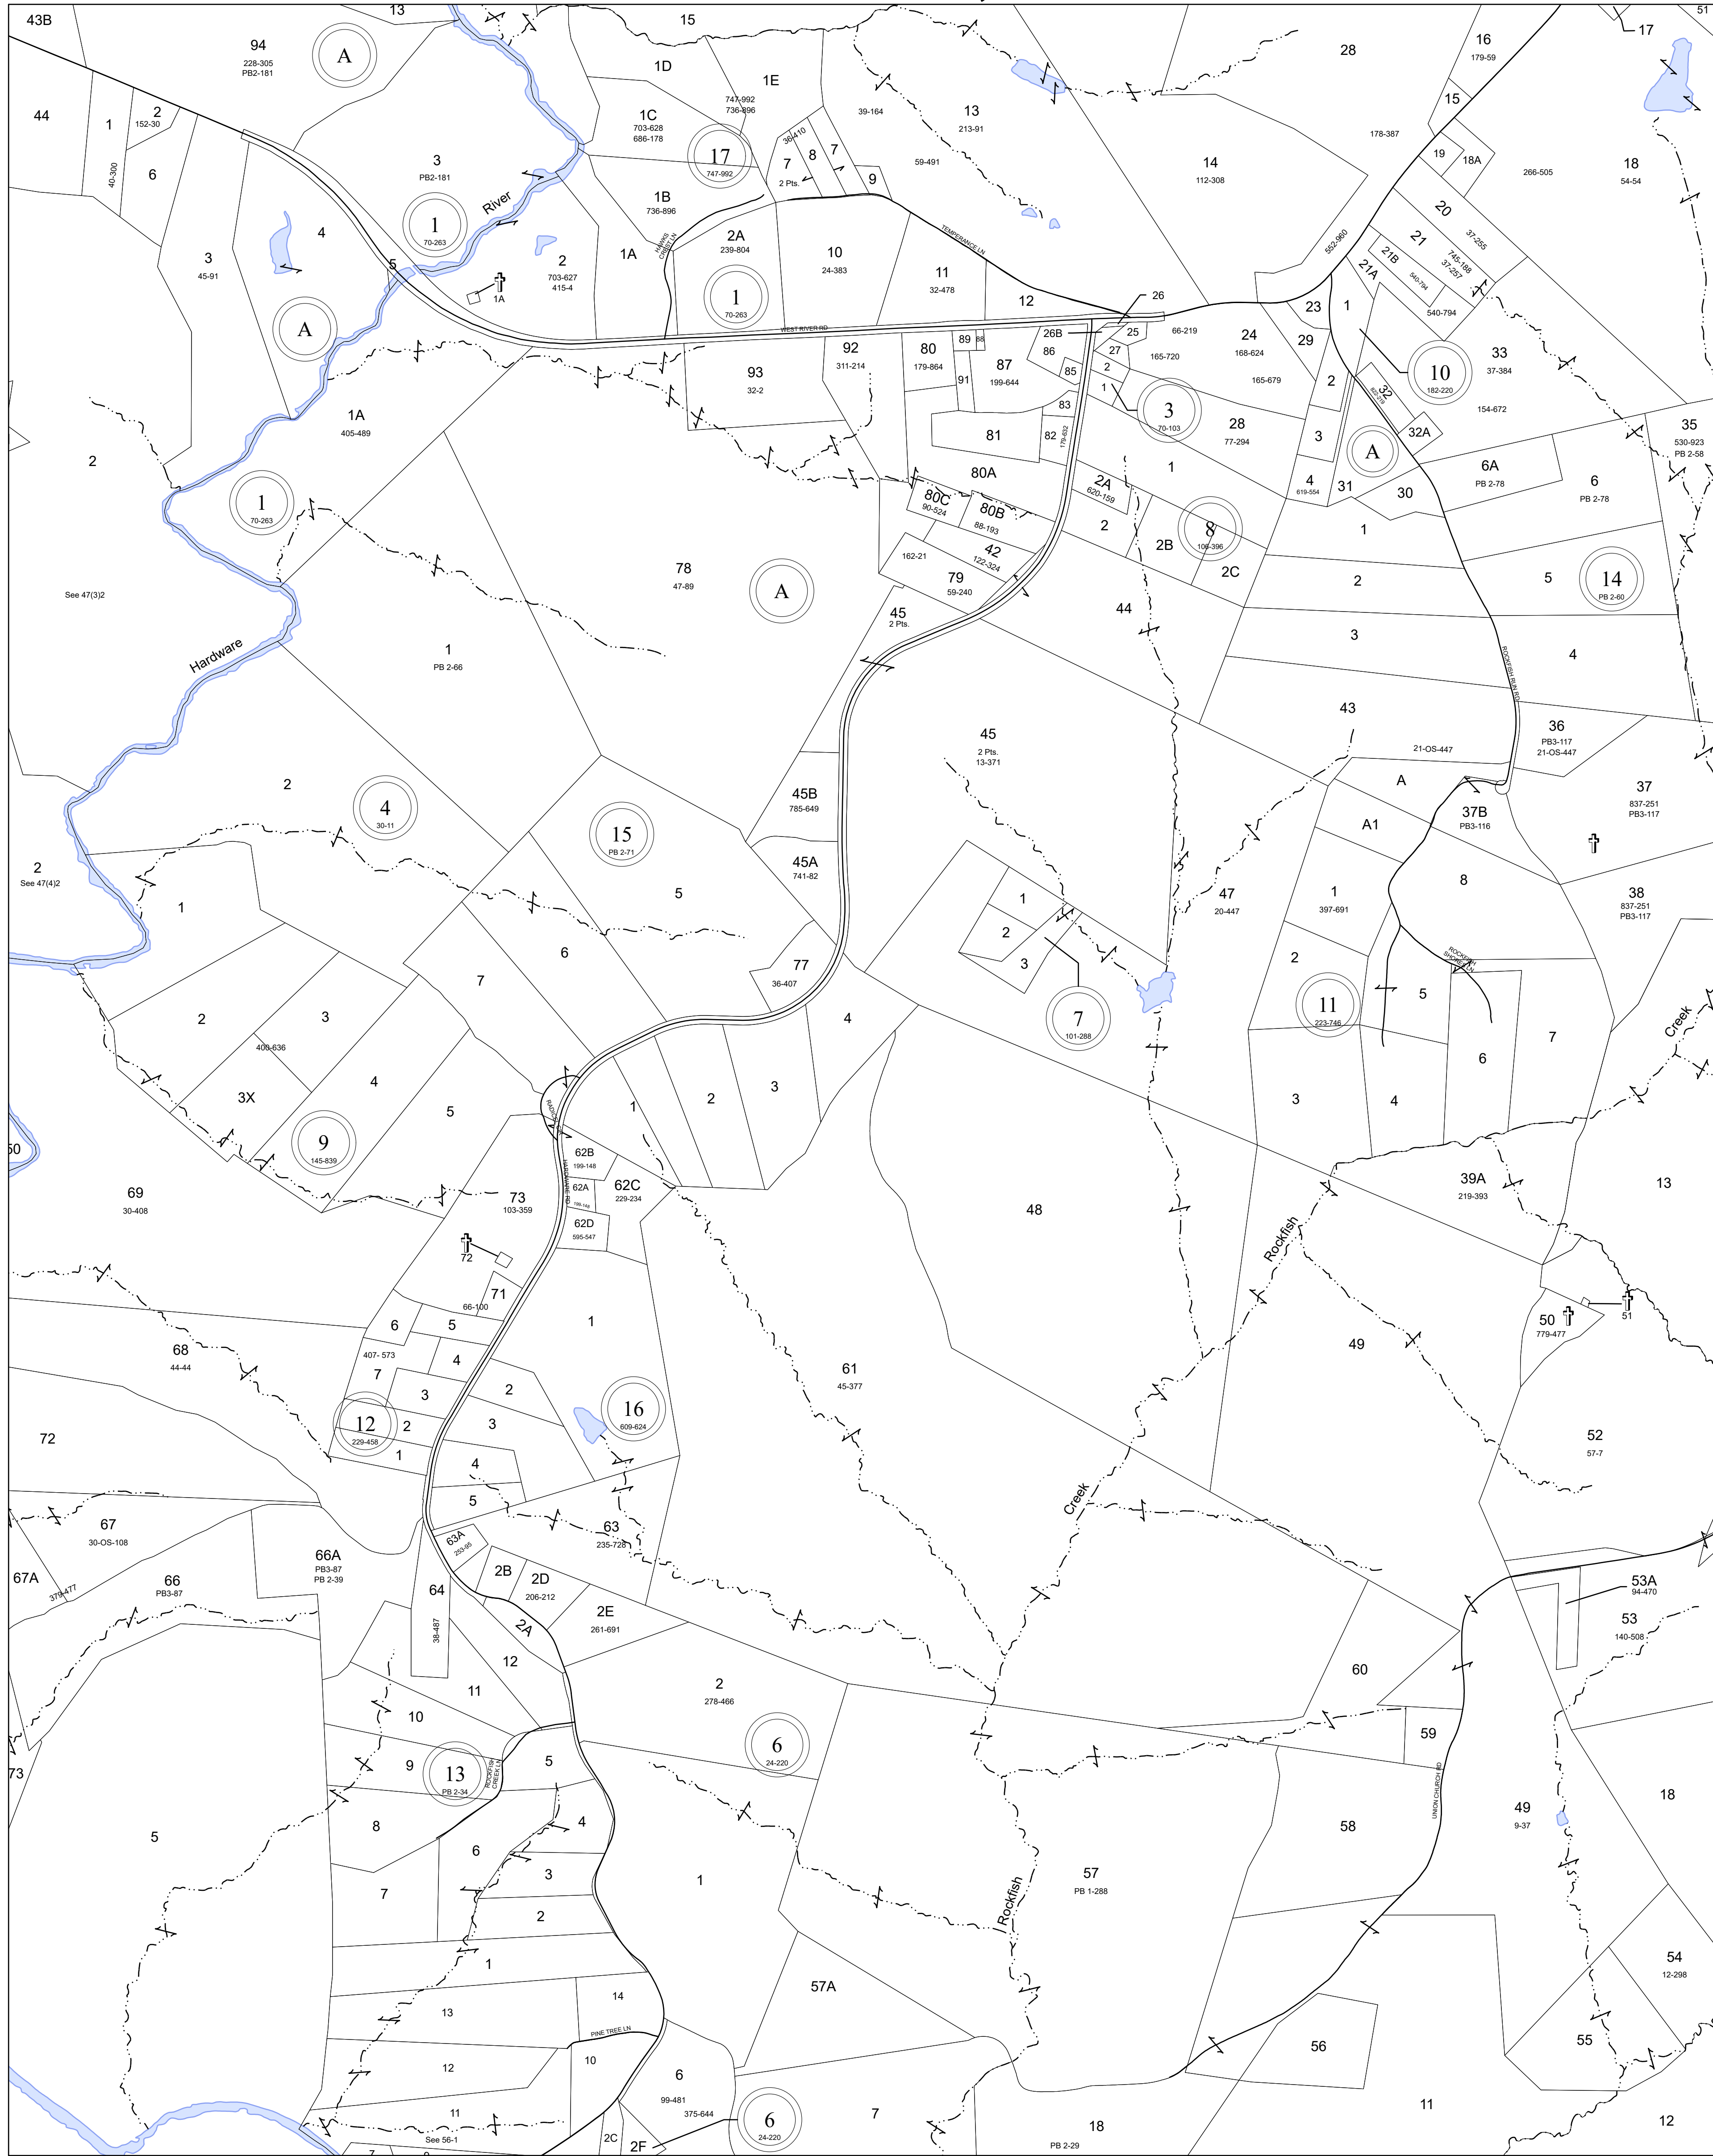

# FLUVANNA COUNTY, VIRGINIA

### MAP LOCATION

### Legend

- Roads
- Waterline
- Waterbodies
- County Boundaries
- Parcels
- Tax Sheet Grid