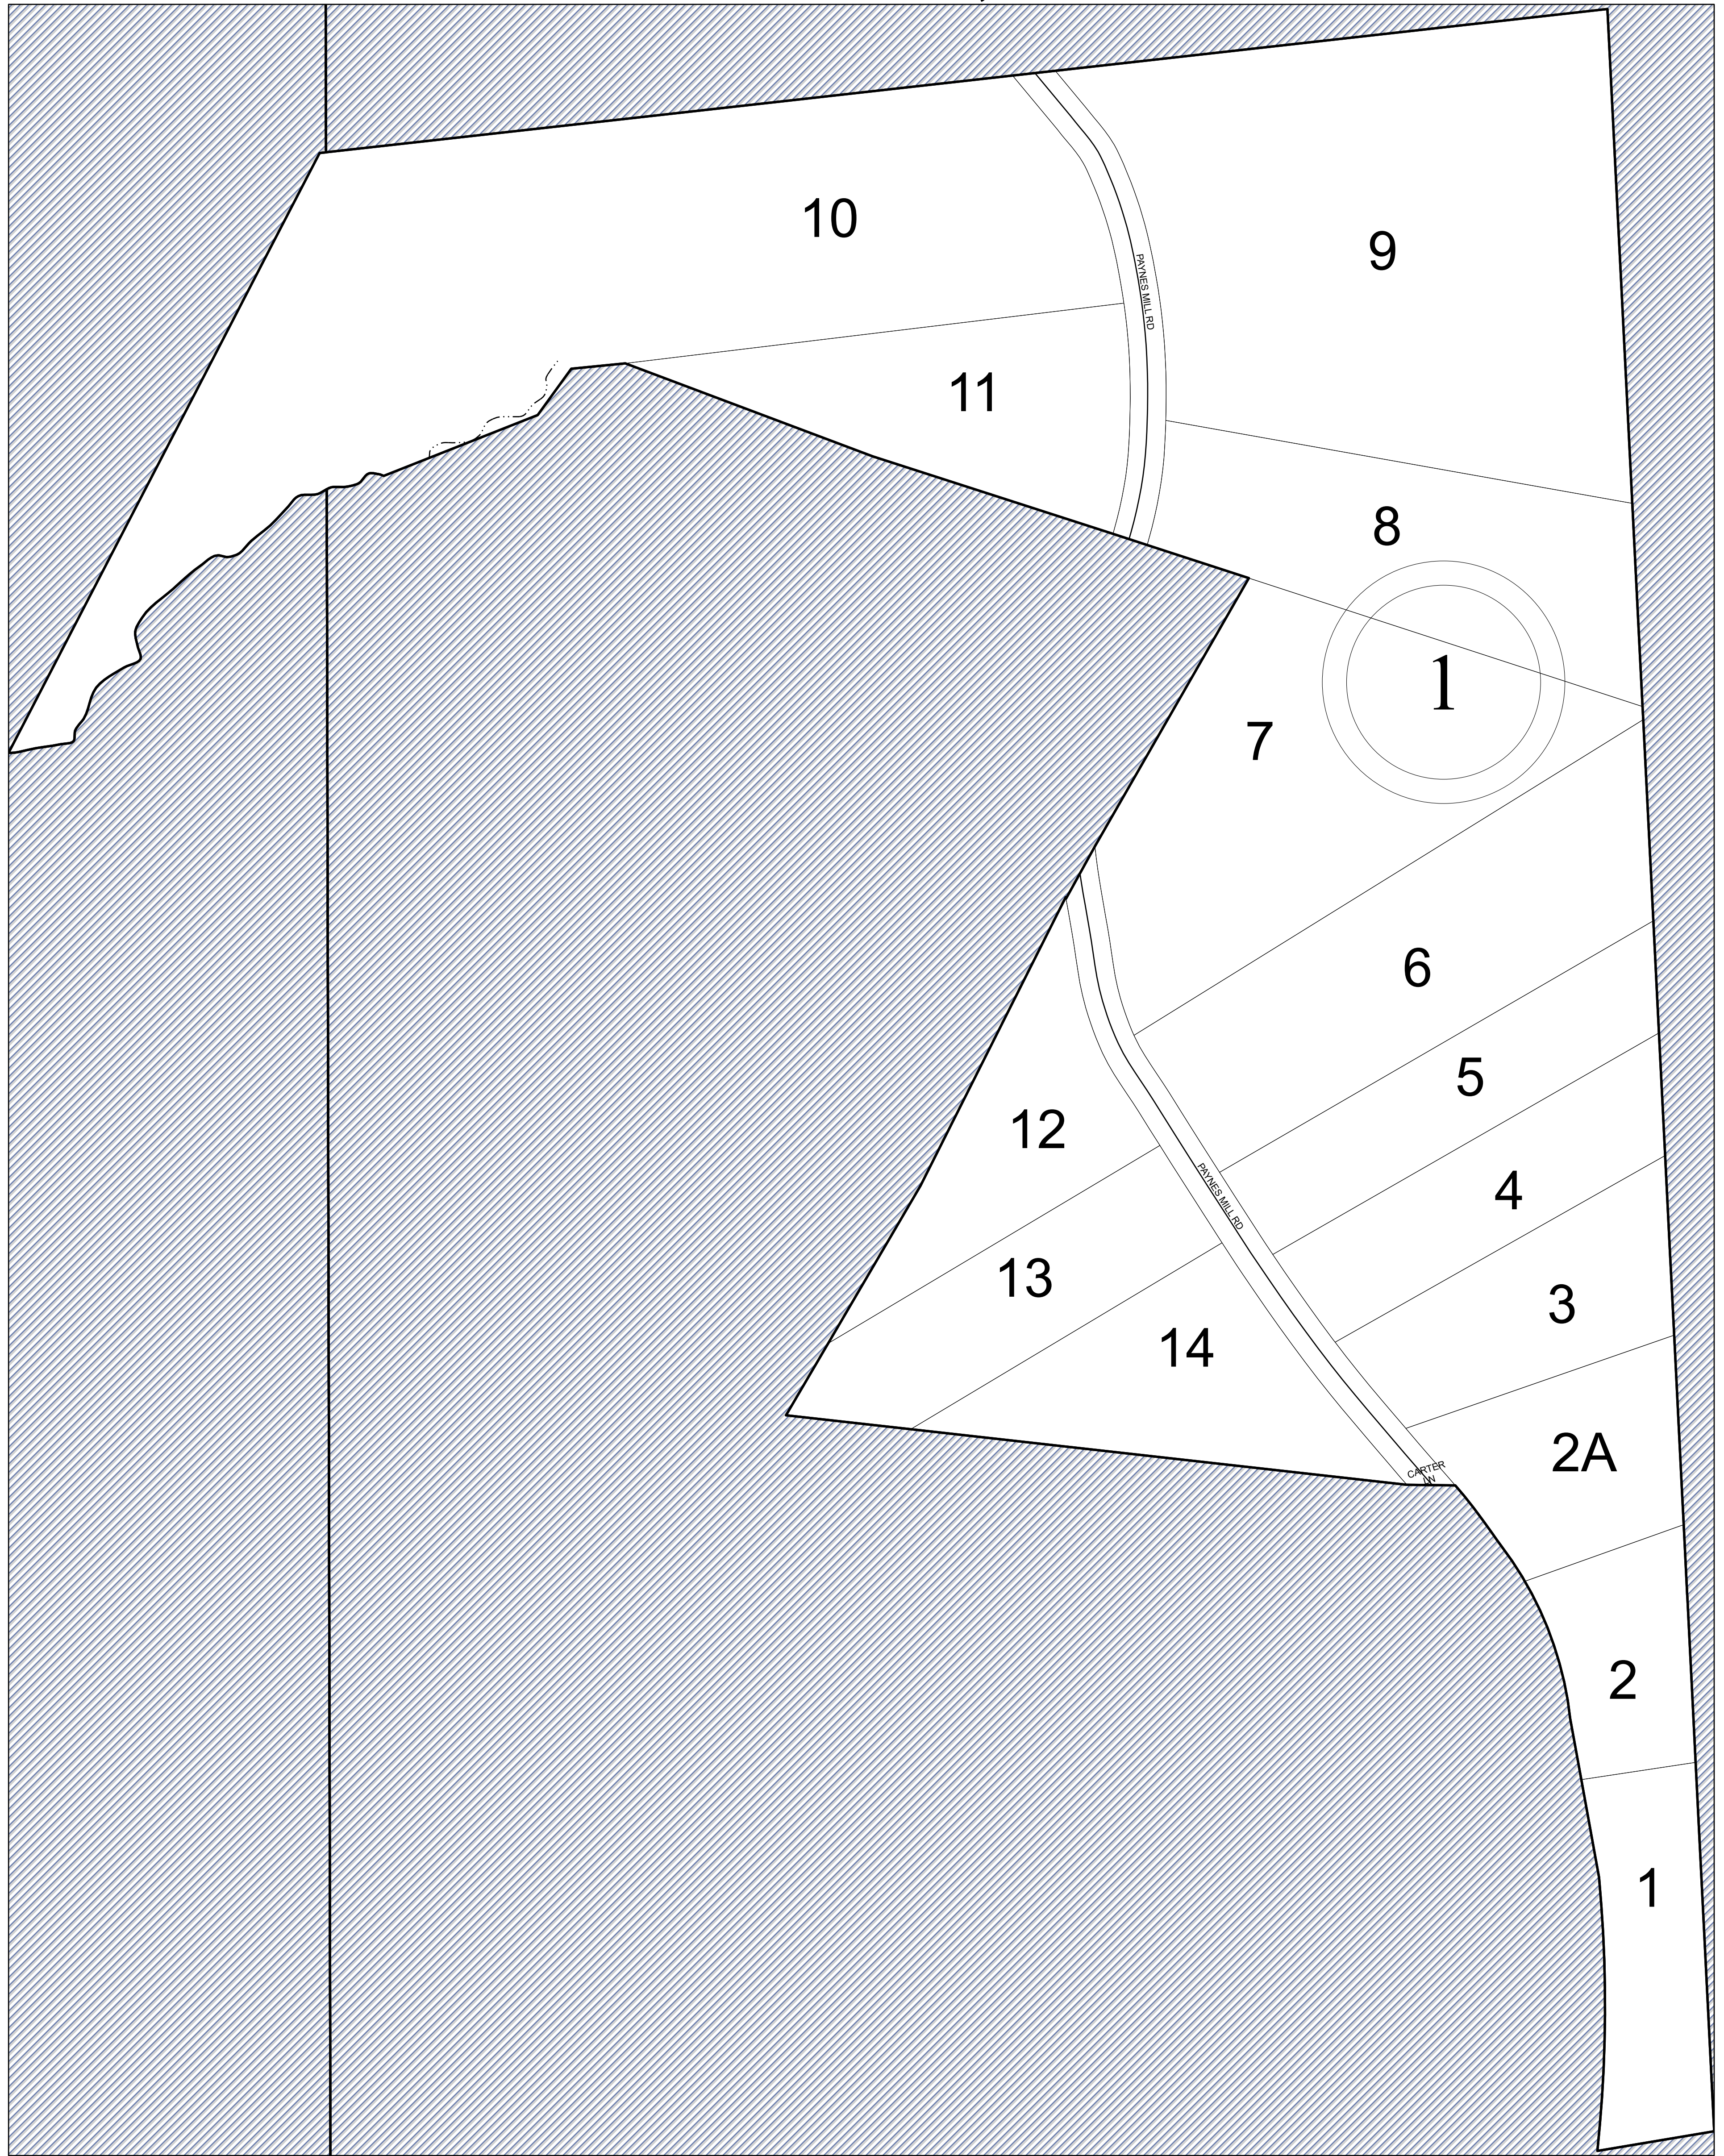

FLUVANNA COUNTY, VIRGINIA

SECTION 4A

1:1,431

MAP LOCATION

Legend

- Roads
- Waterline
- Waterbodies
- ▭ County Boundaries
- ▭ Parcels
- ▭ Tax Sheet Grid

MATCHING SHEET

REVISION NOTES

Printed by Hurt & Proffitt, Inc. on: 4/3/2024
Data updated as of: 12/31/2023