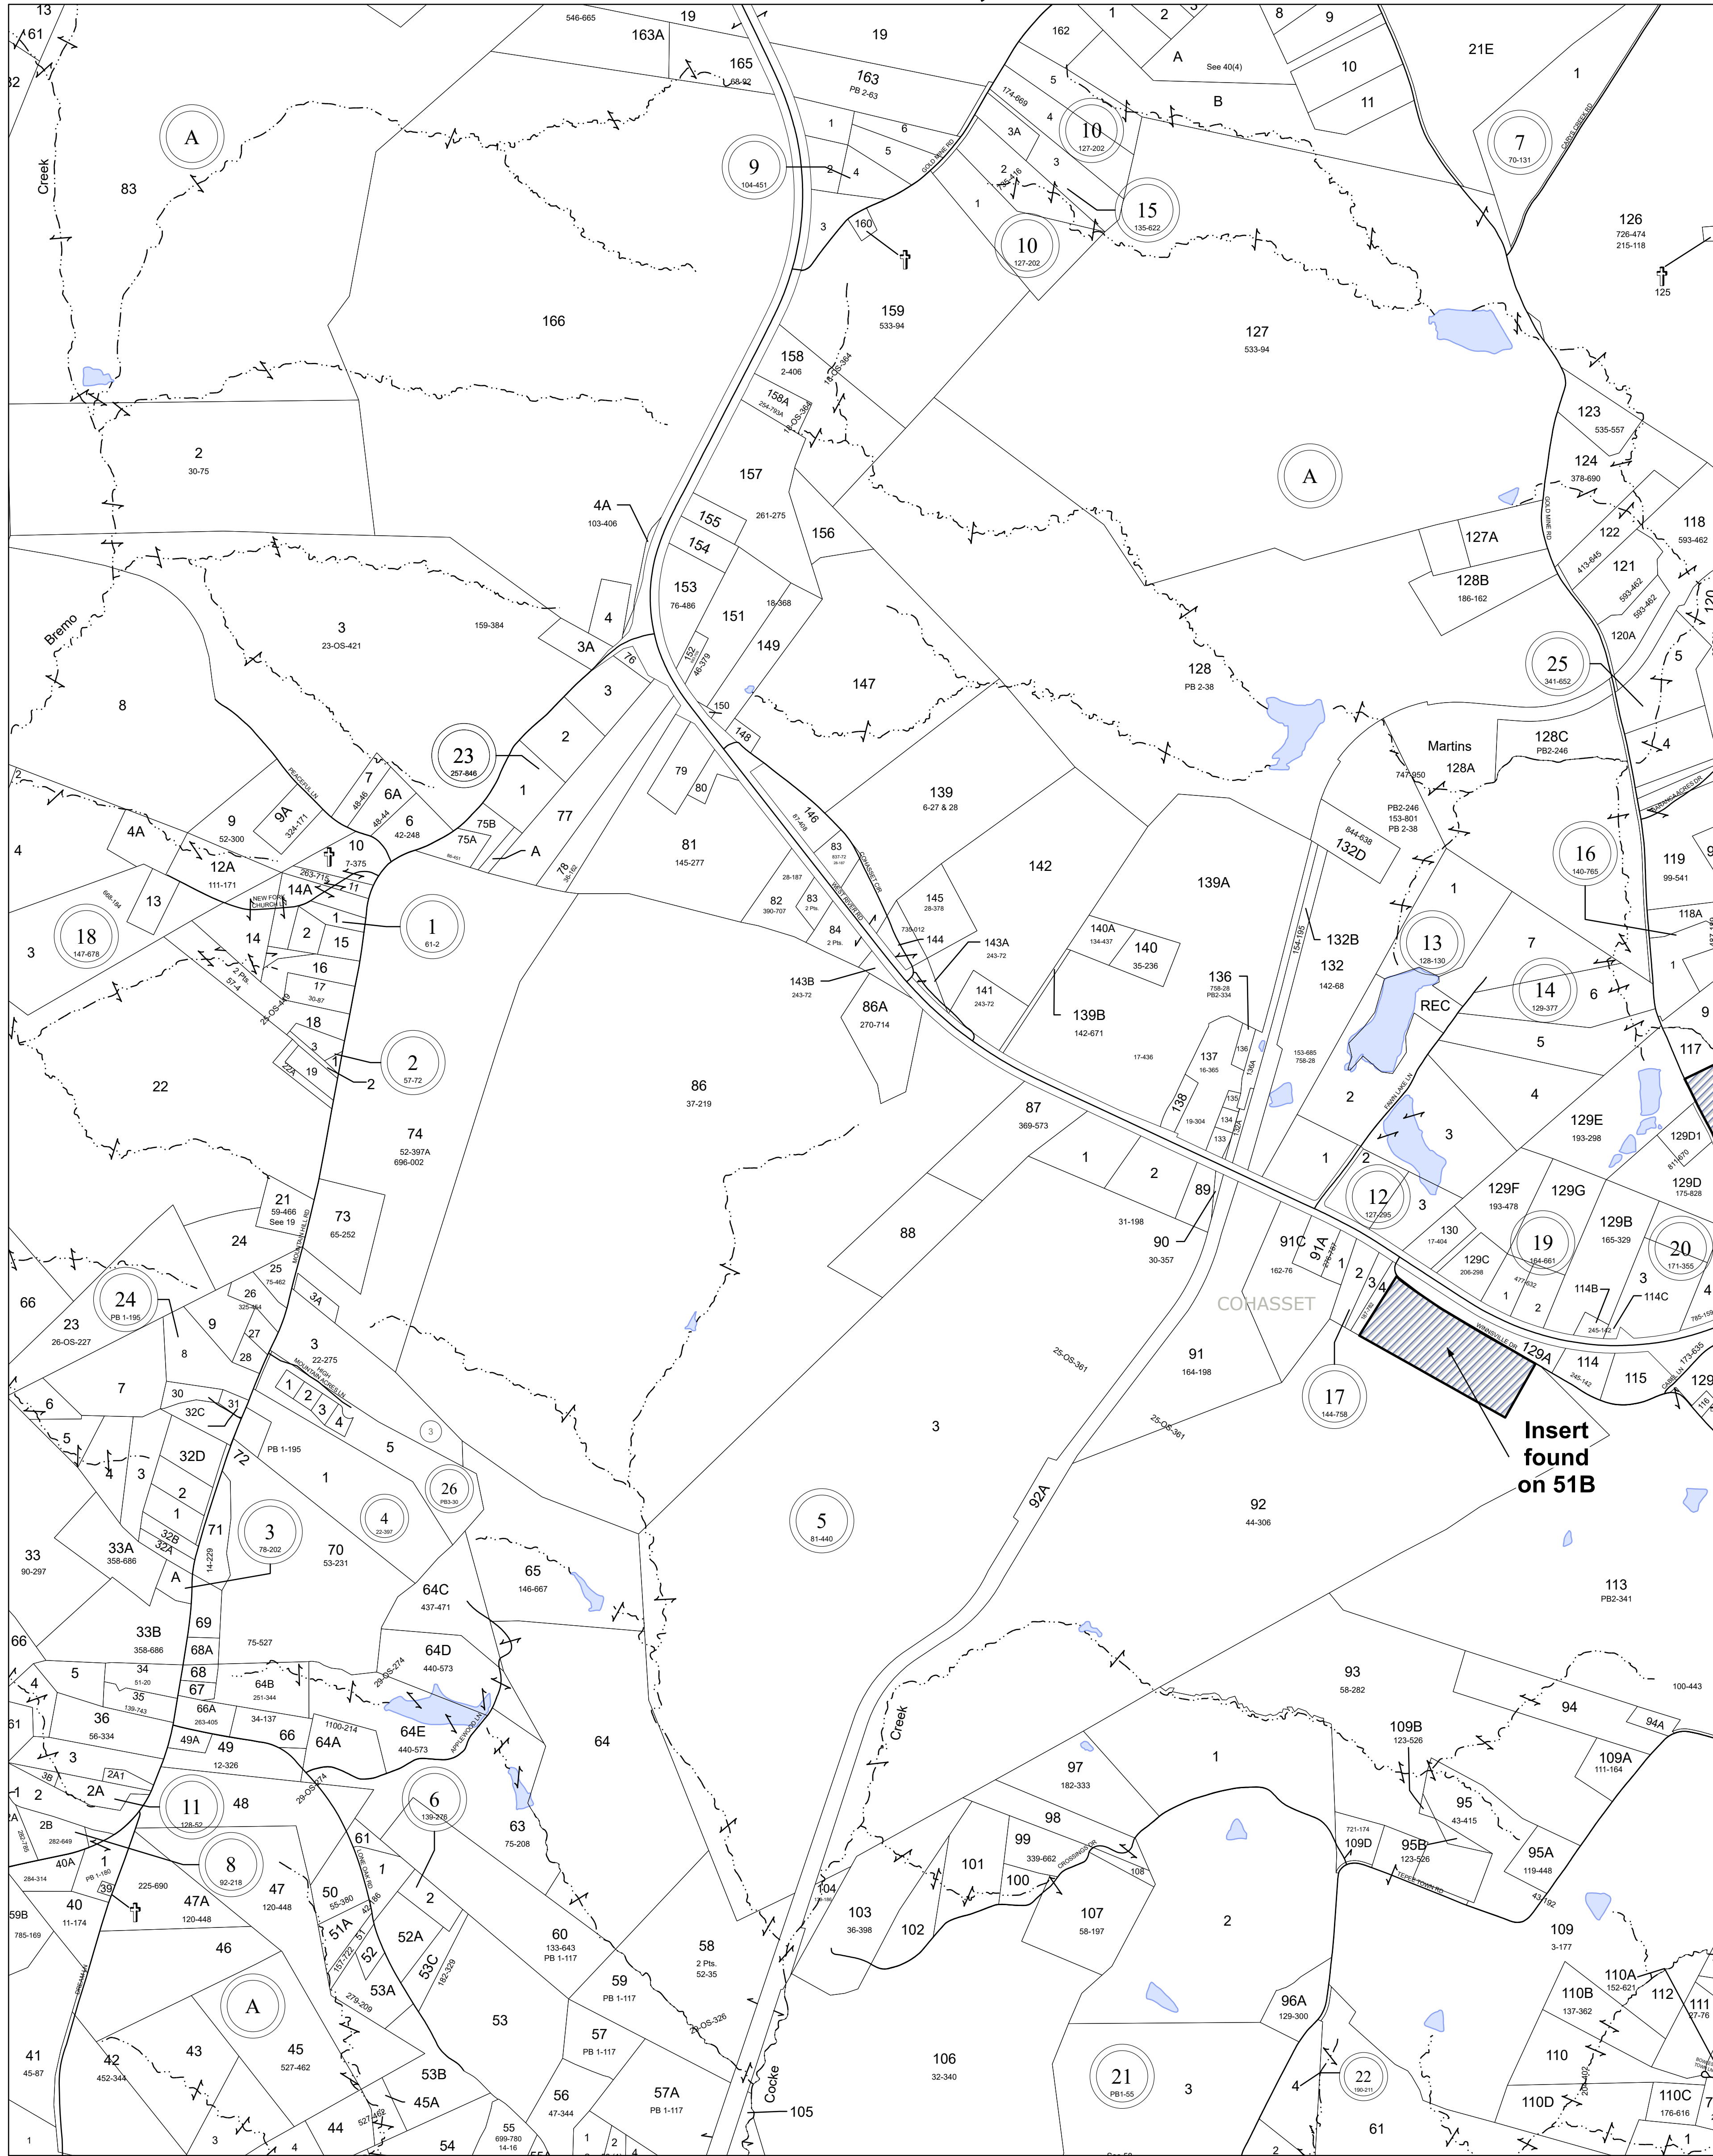

FLUVANNA COUNTY, VIRGINIA

SECTION 50

MAP LOCATION

Legend

- Roads
- Waterline
- Waterbodies
- County Boundaries
- Parcels
- Tax Sheet Grid

1:7,200

REVISION NOTES

Printed Hurt & Proffitt, Inc. on: 4/3/2024
 Data updated as of: 12/31/2023

MATCHING SHEET

39	40	41
49	50	51
57	58	59