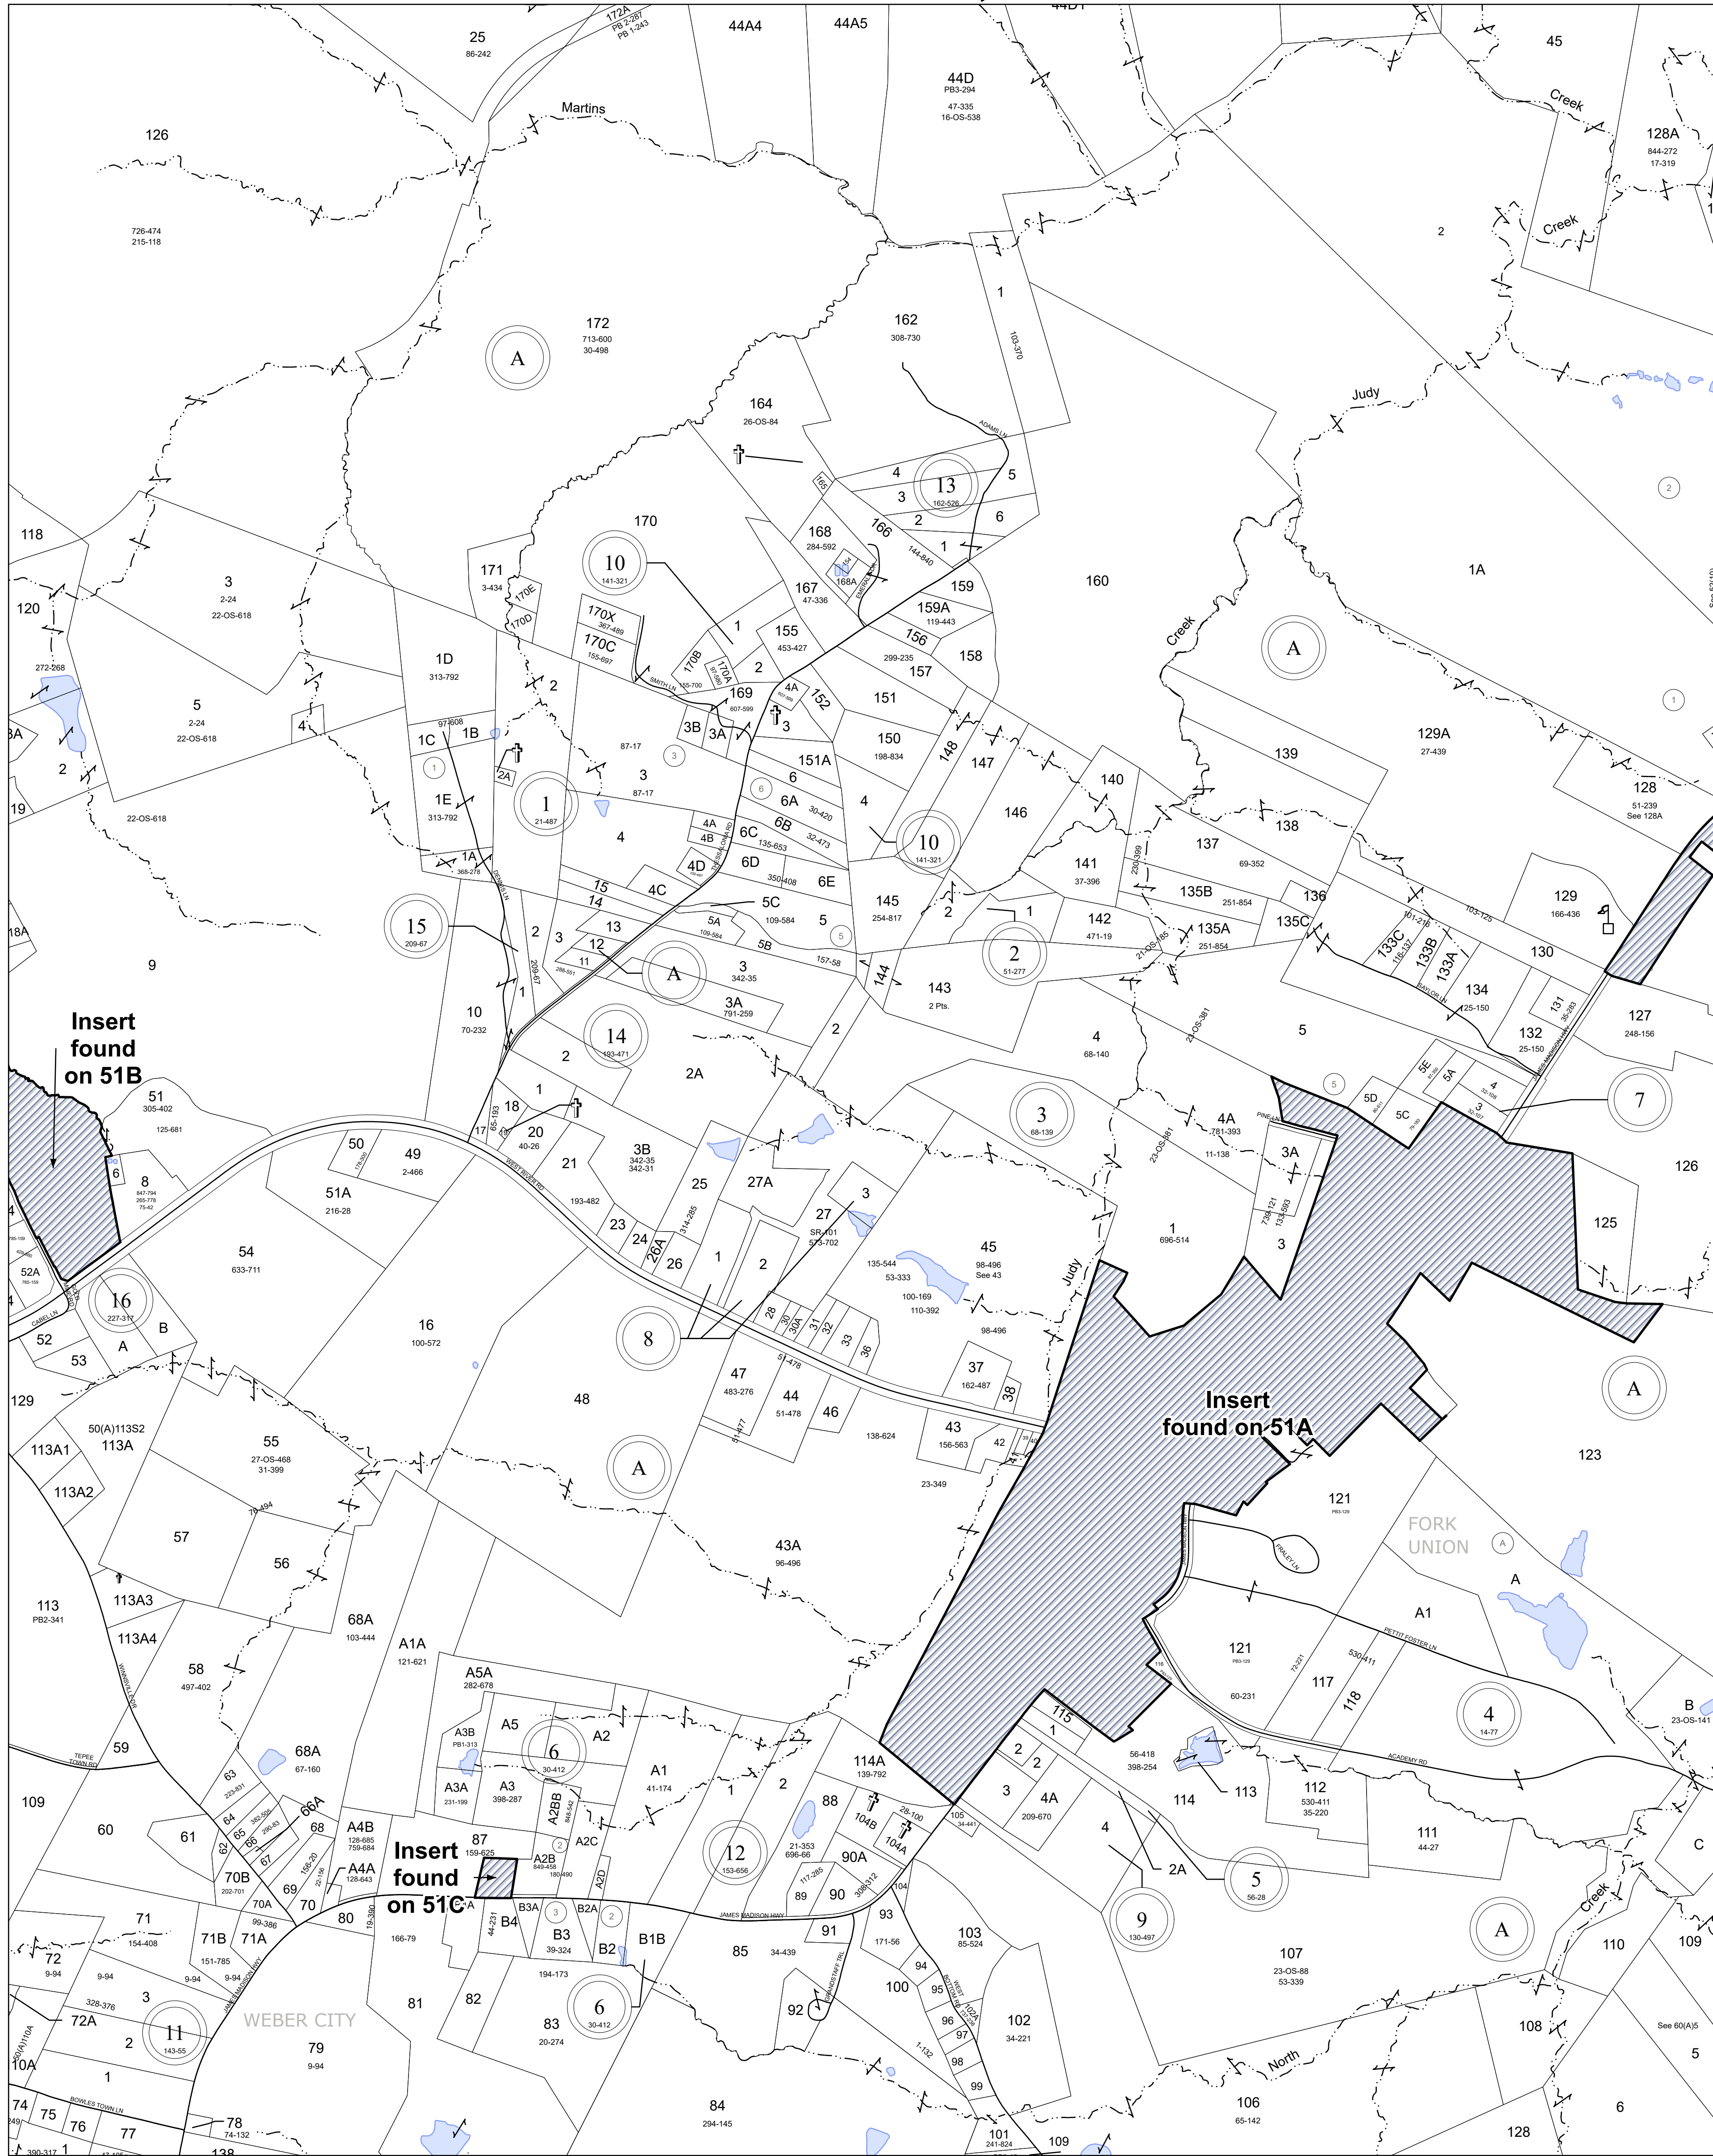

# FLUVANNA COUNTY, VIRGINIA

## SECTION 51

MAP LOCATION

### Legend

- Roads
- Waterline
- Waterbodies
- County Boundaries
- Parcels
- Tax Sheet Grid

1:7,200