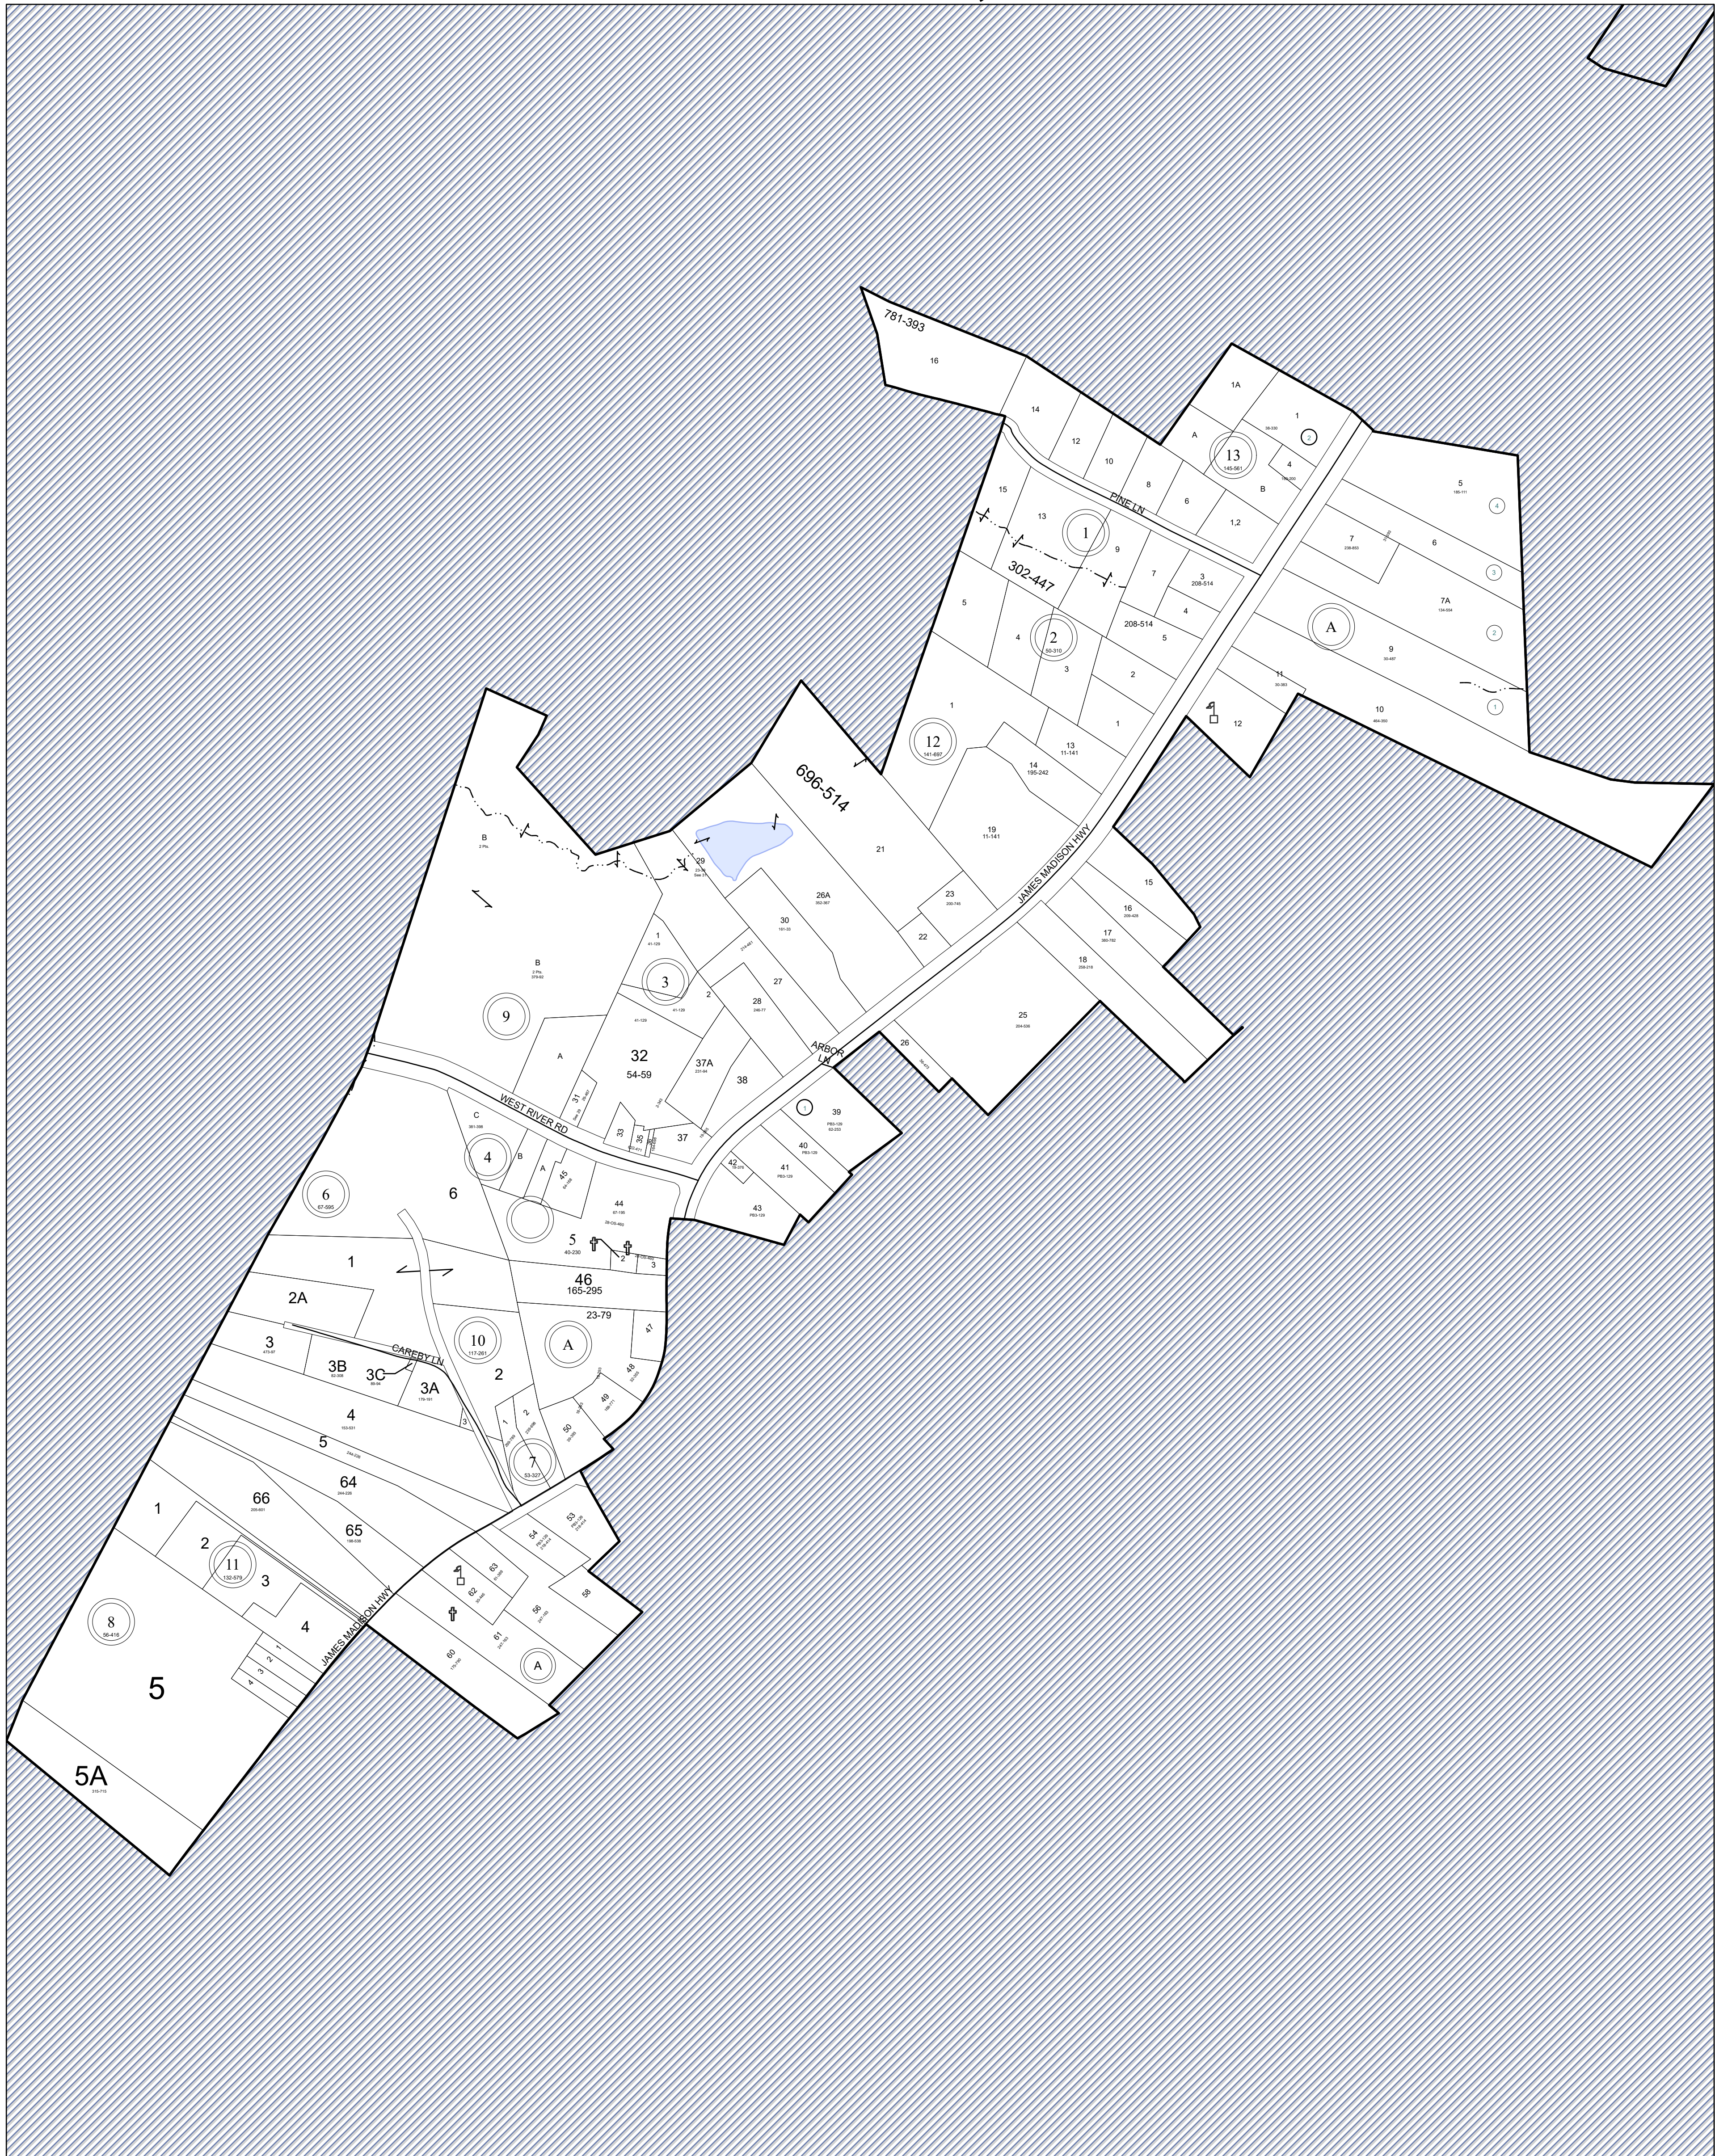

FLUVANNA COUNTY, VIRGINIA

SECTION 51A

1:3,305

MAP LOCATION

Legend

- Roads
- Waterline
- Waterbodies
- County Boundaries
- Parcels
- Tax Sheet Grid

MATCHING SHEET

REVISION NOTES