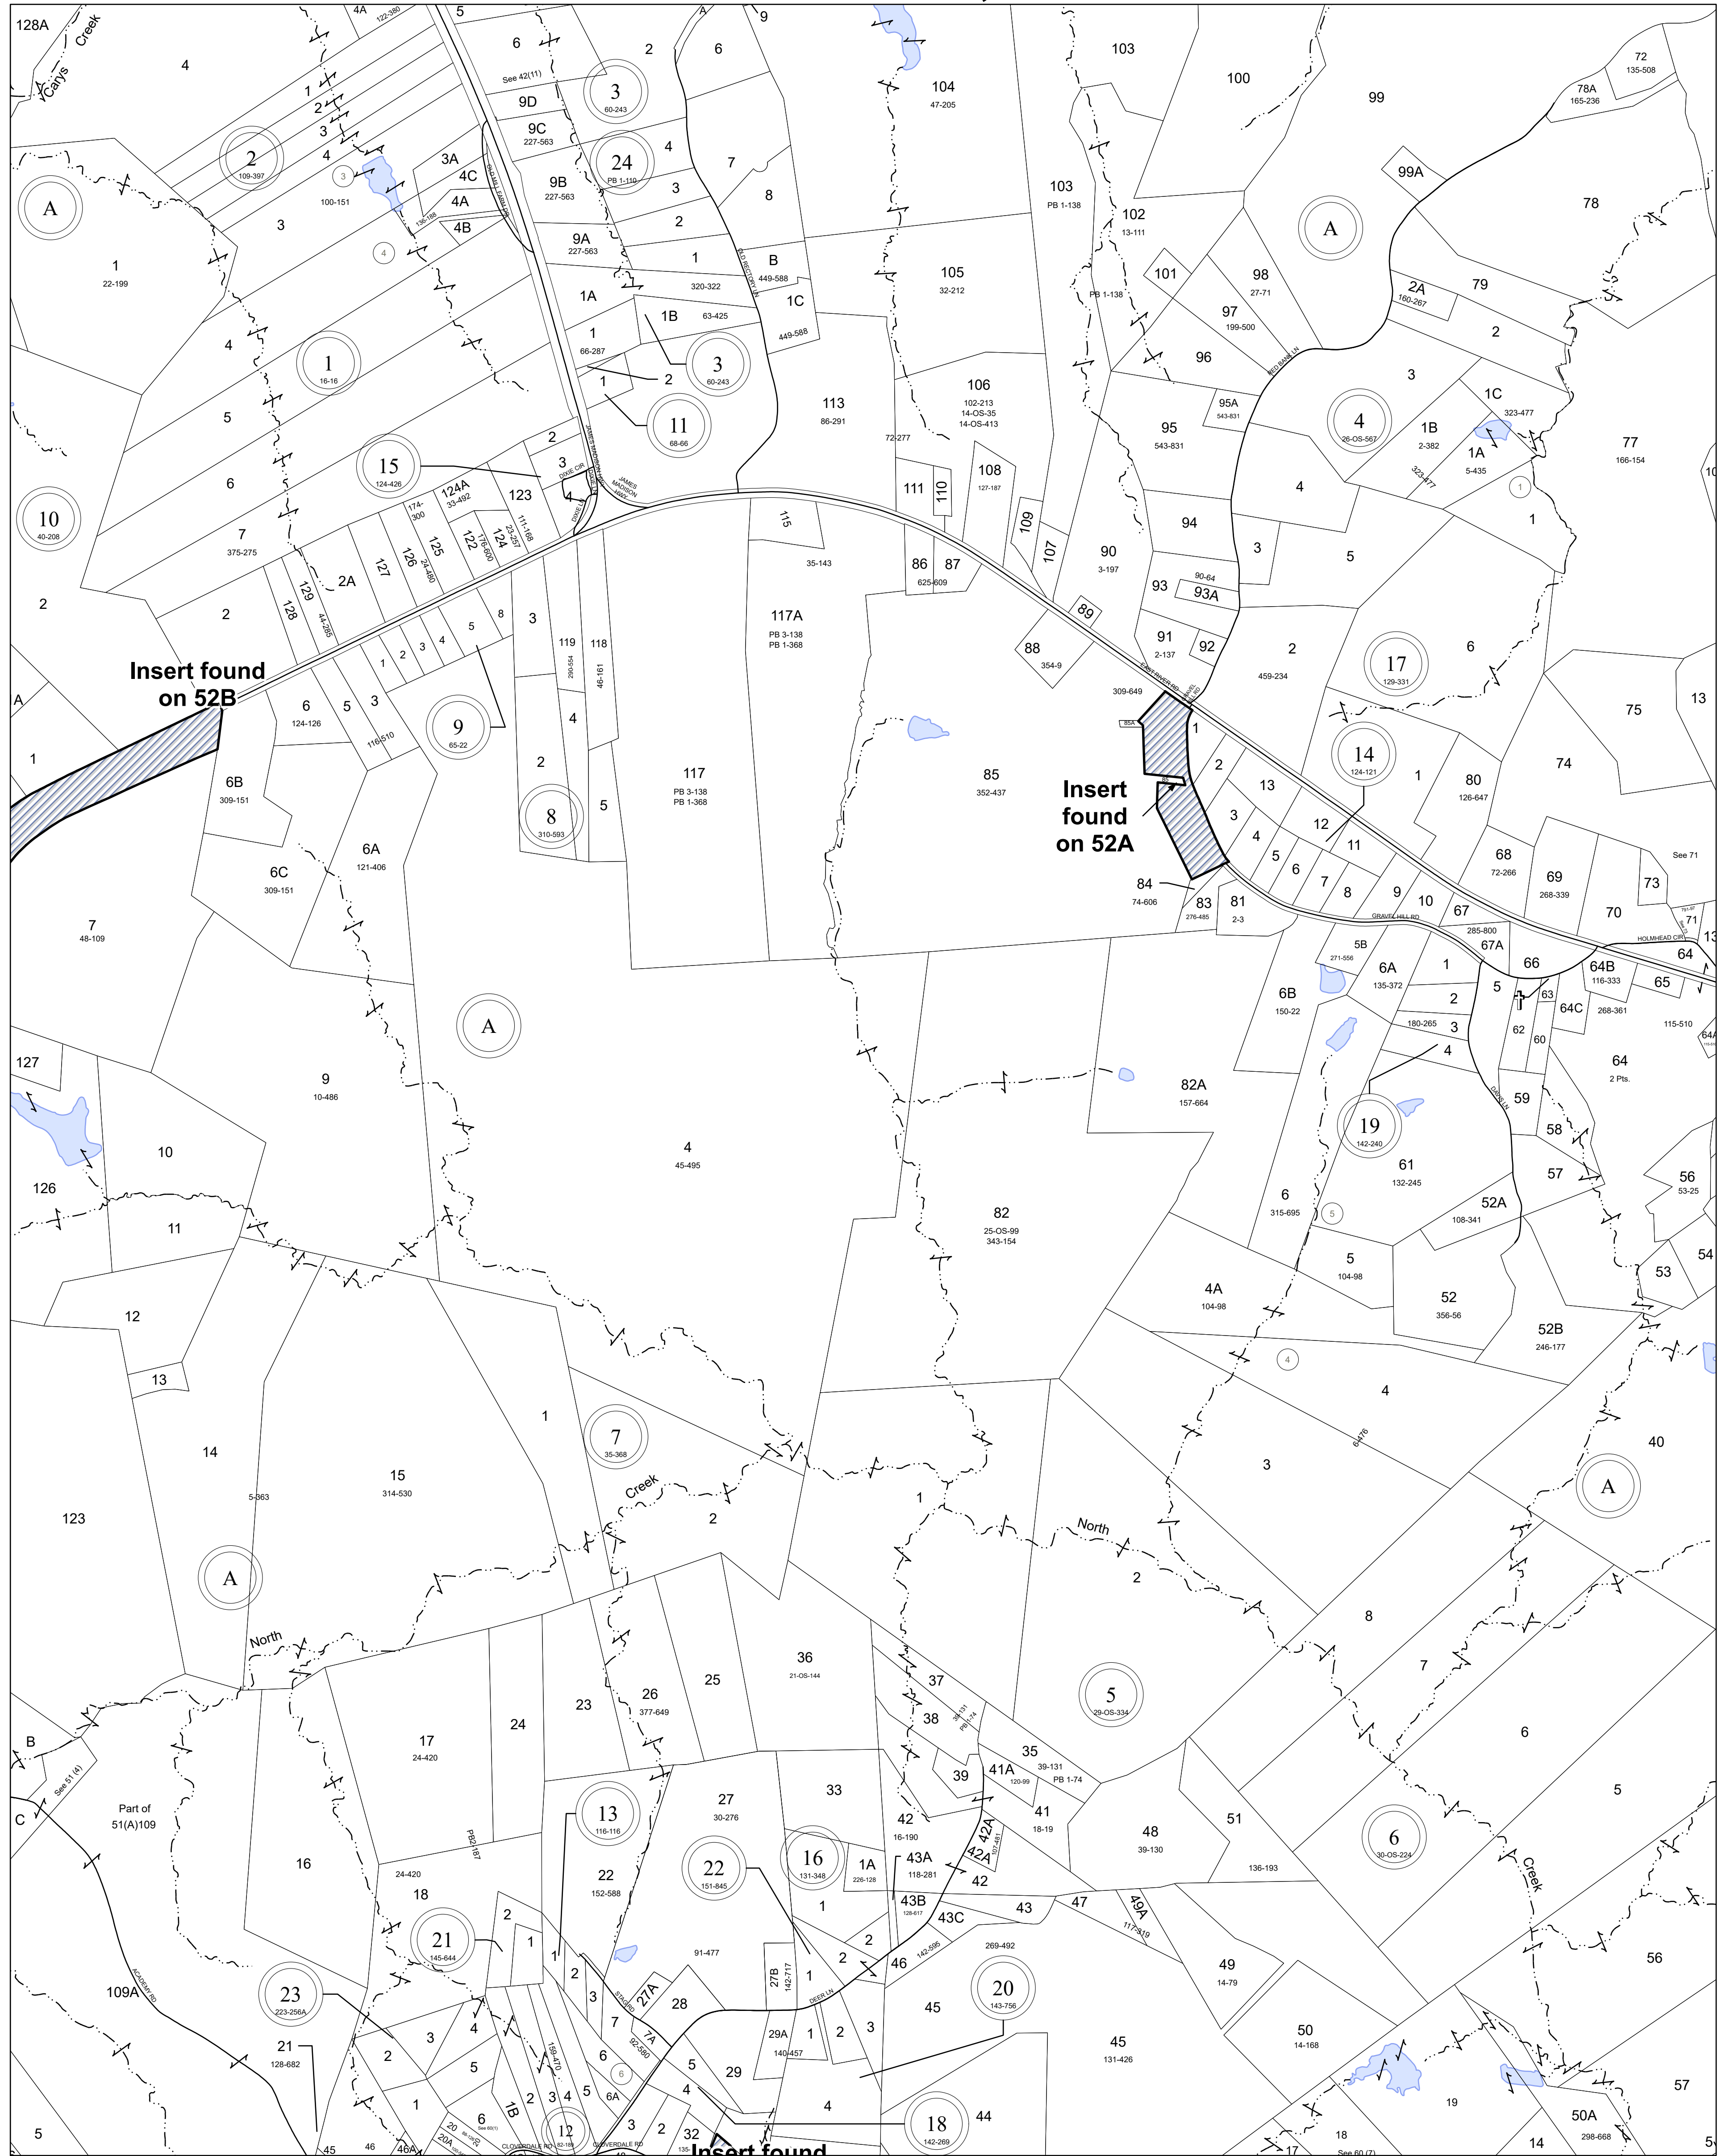

FLUVANNA COUNTY, VIRGINIA

SECTION 52

MAP LOCATION

Legend

- Roads
- Waterline
- Waterbodies
- County Boundaries
- Parcels
- Tax Sheet Grid

1:7,200

REVISION NOTES

Printed Hurt & Proffitt, Inc. on: 4/3/2024
Data updated as of: 12/31/2023

MATCHING SHEET

41	42	43
51		53
59	60	61