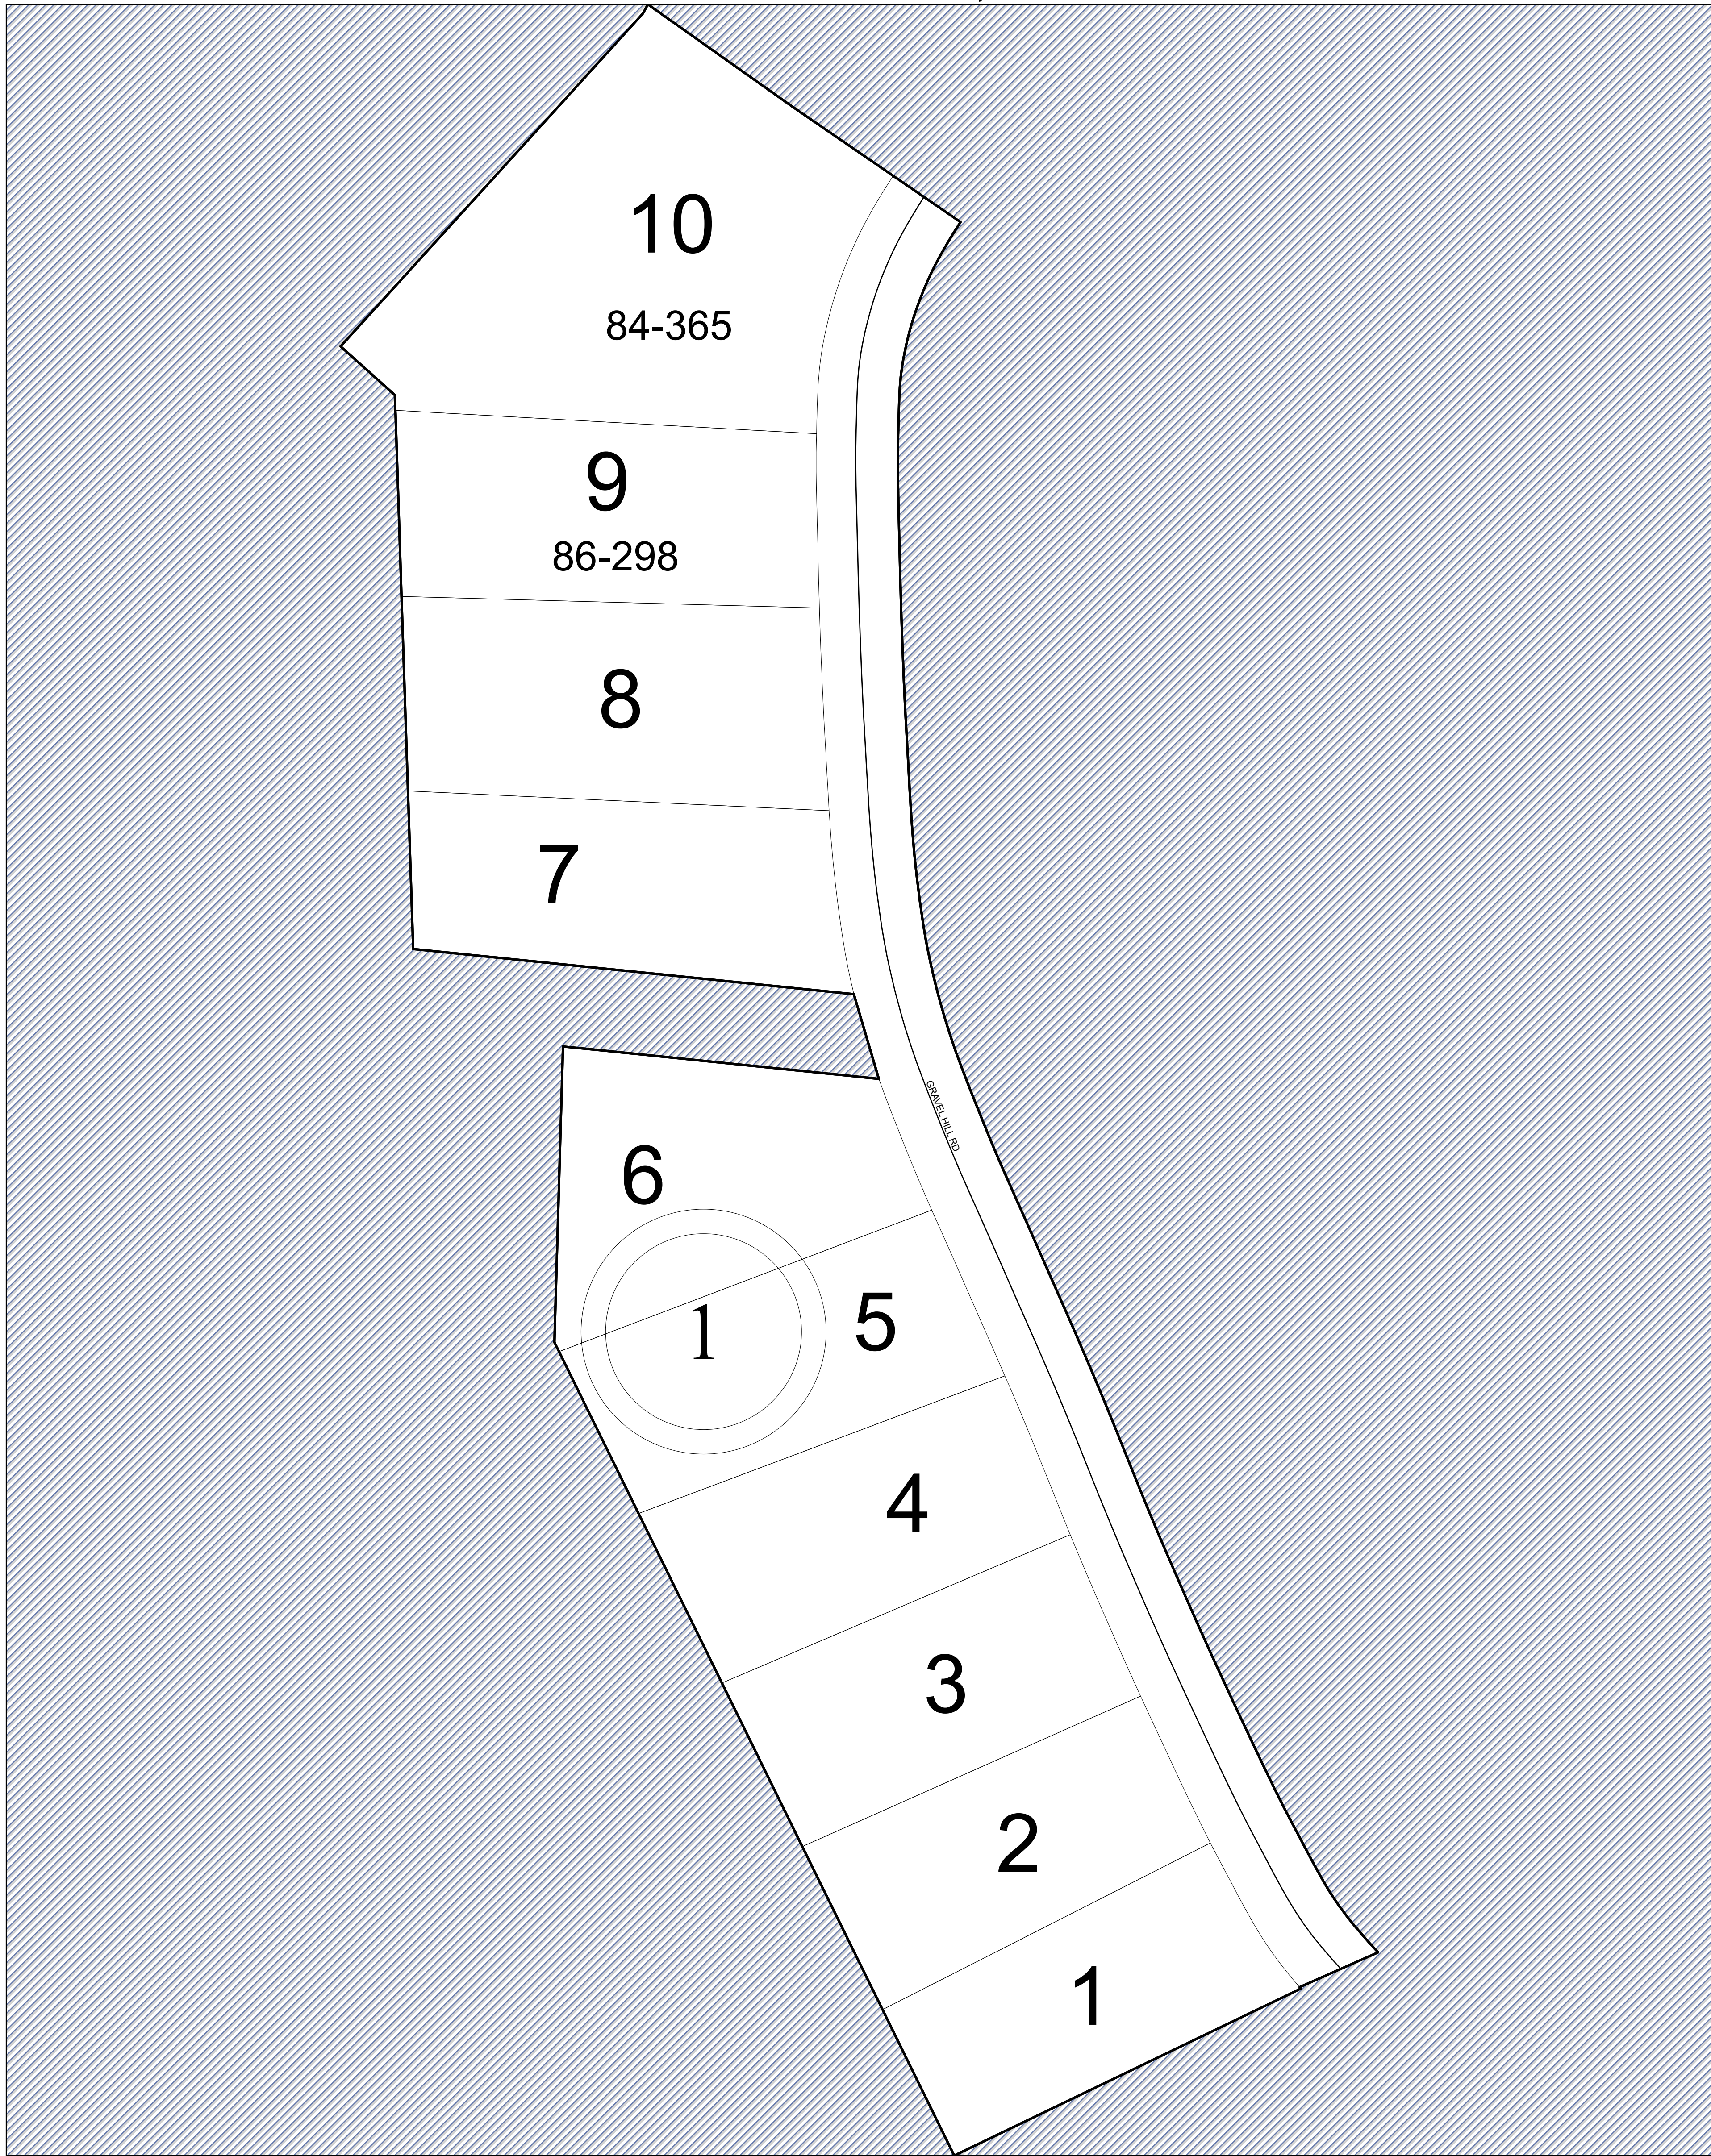

FLUVANNA COUNTY, VIRGINIA

SECTION 52A

MAP LOCATION

Legend

- Roads
- Waterline
- Waterbodies
- County Boundaries
- Parcels
- Tax Sheet Grid

1:630

REVISION NOTES

Printed by Hurt & Proffitt, Inc. on: 4/3/2024
Data updated as of: 12/31/2023

MATCHING SHEET