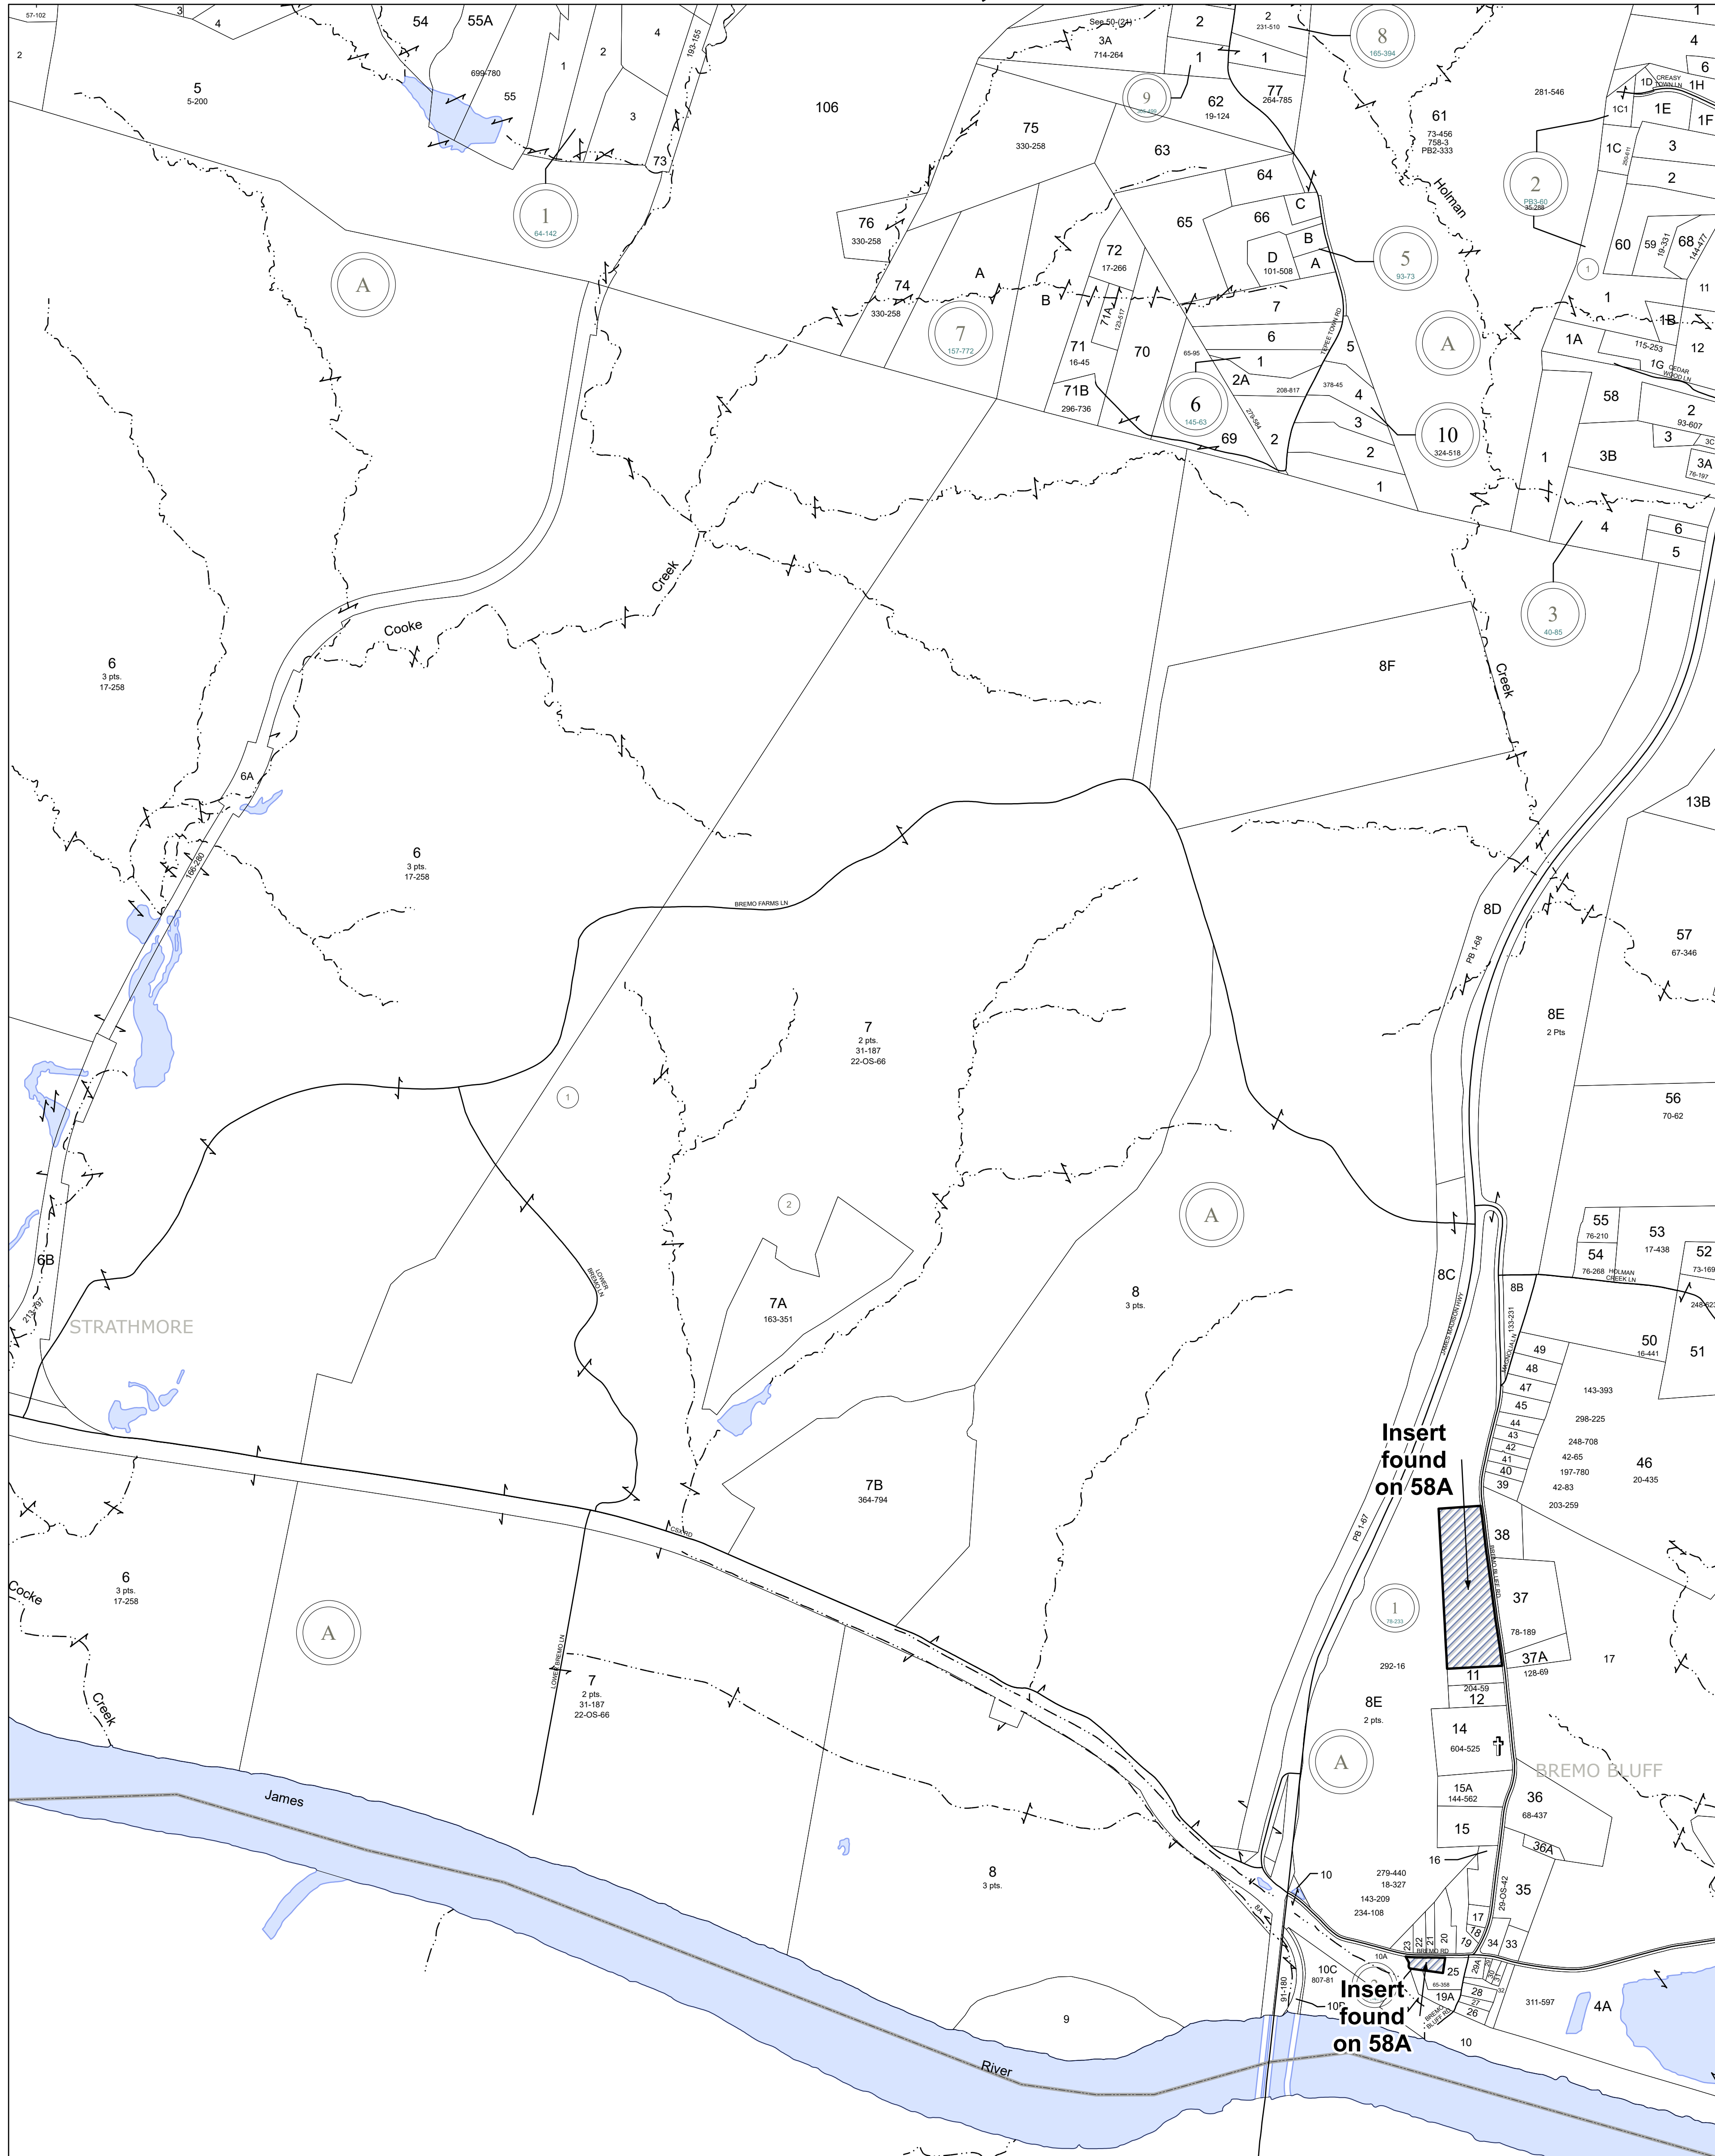

# FLUVANNA COUNTY, VIRGINIA

### MAP LOCATION

### Legend

- Roads
- Waterline
- Waterbodies
- County Boundaries
- Parcels
- Tax Sheet Grid

1:7,200