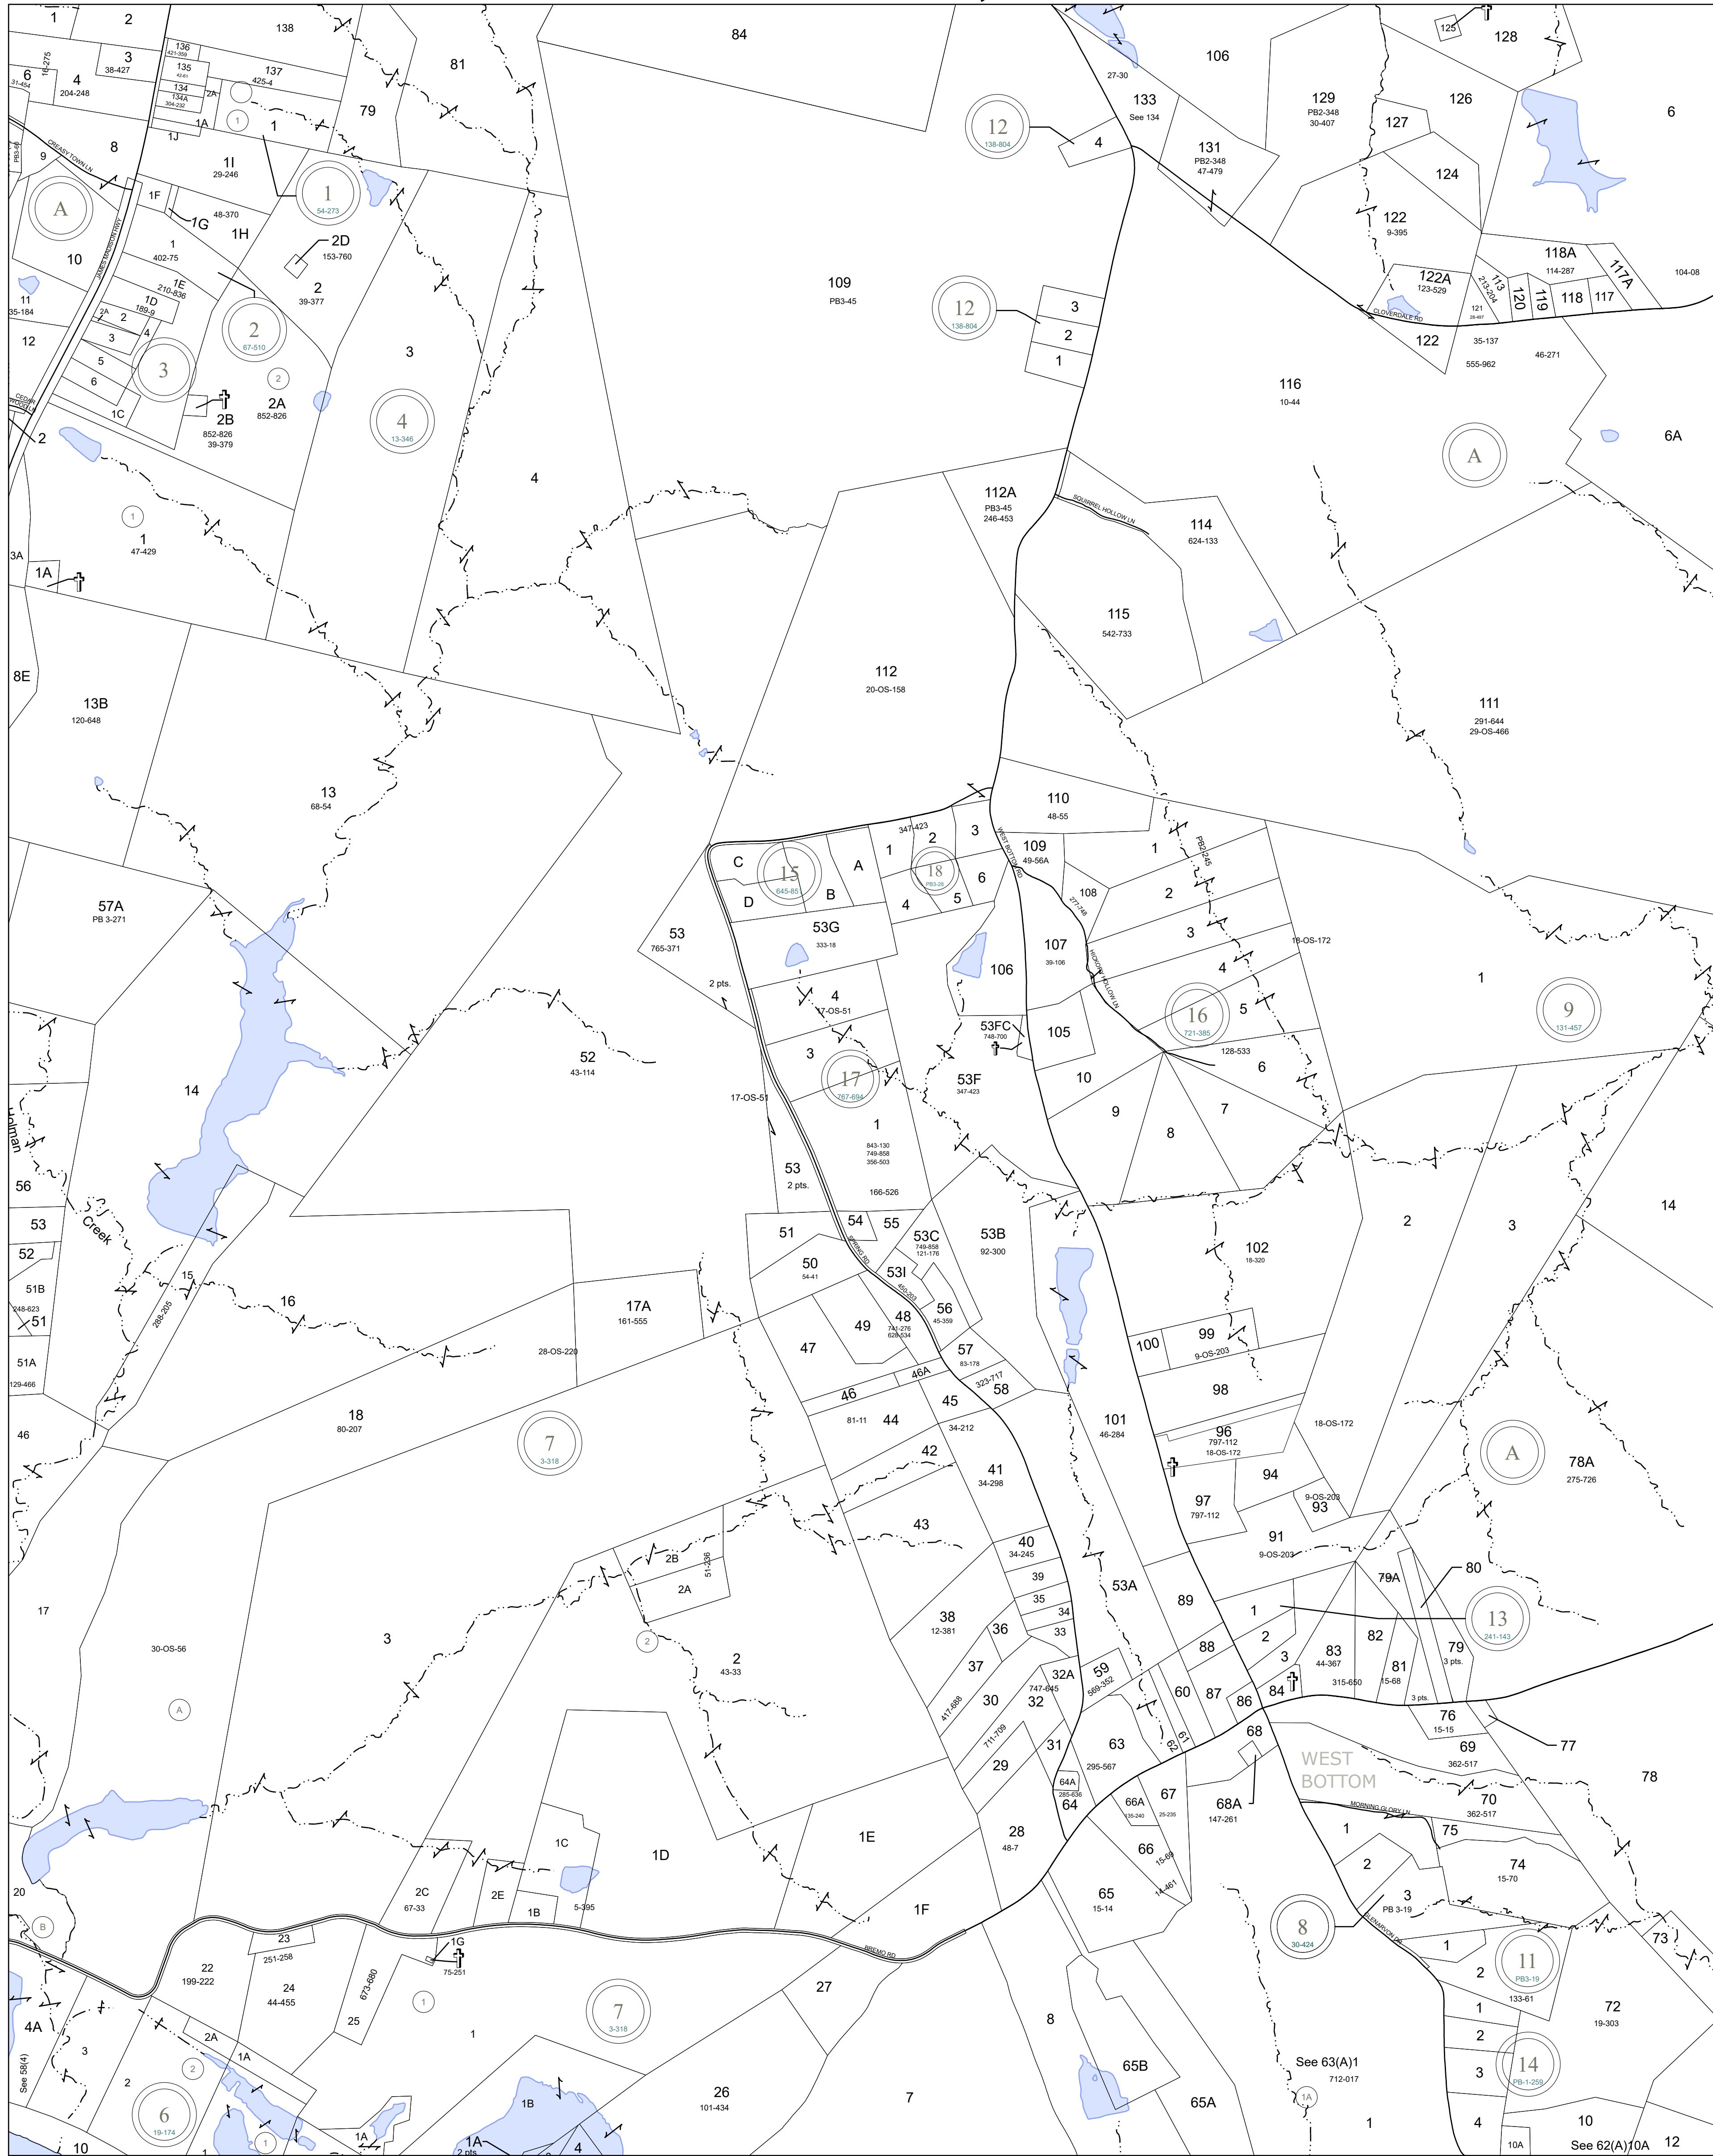

# FLUVANNA COUNTY, VIRGINIA

## SECTION 59

MAP LOCATION

### Legend

- Roads
- Waterline
- Waterbodies
- County Boundaries
- Parcels
- Tax Sheet Grid

1:7,200