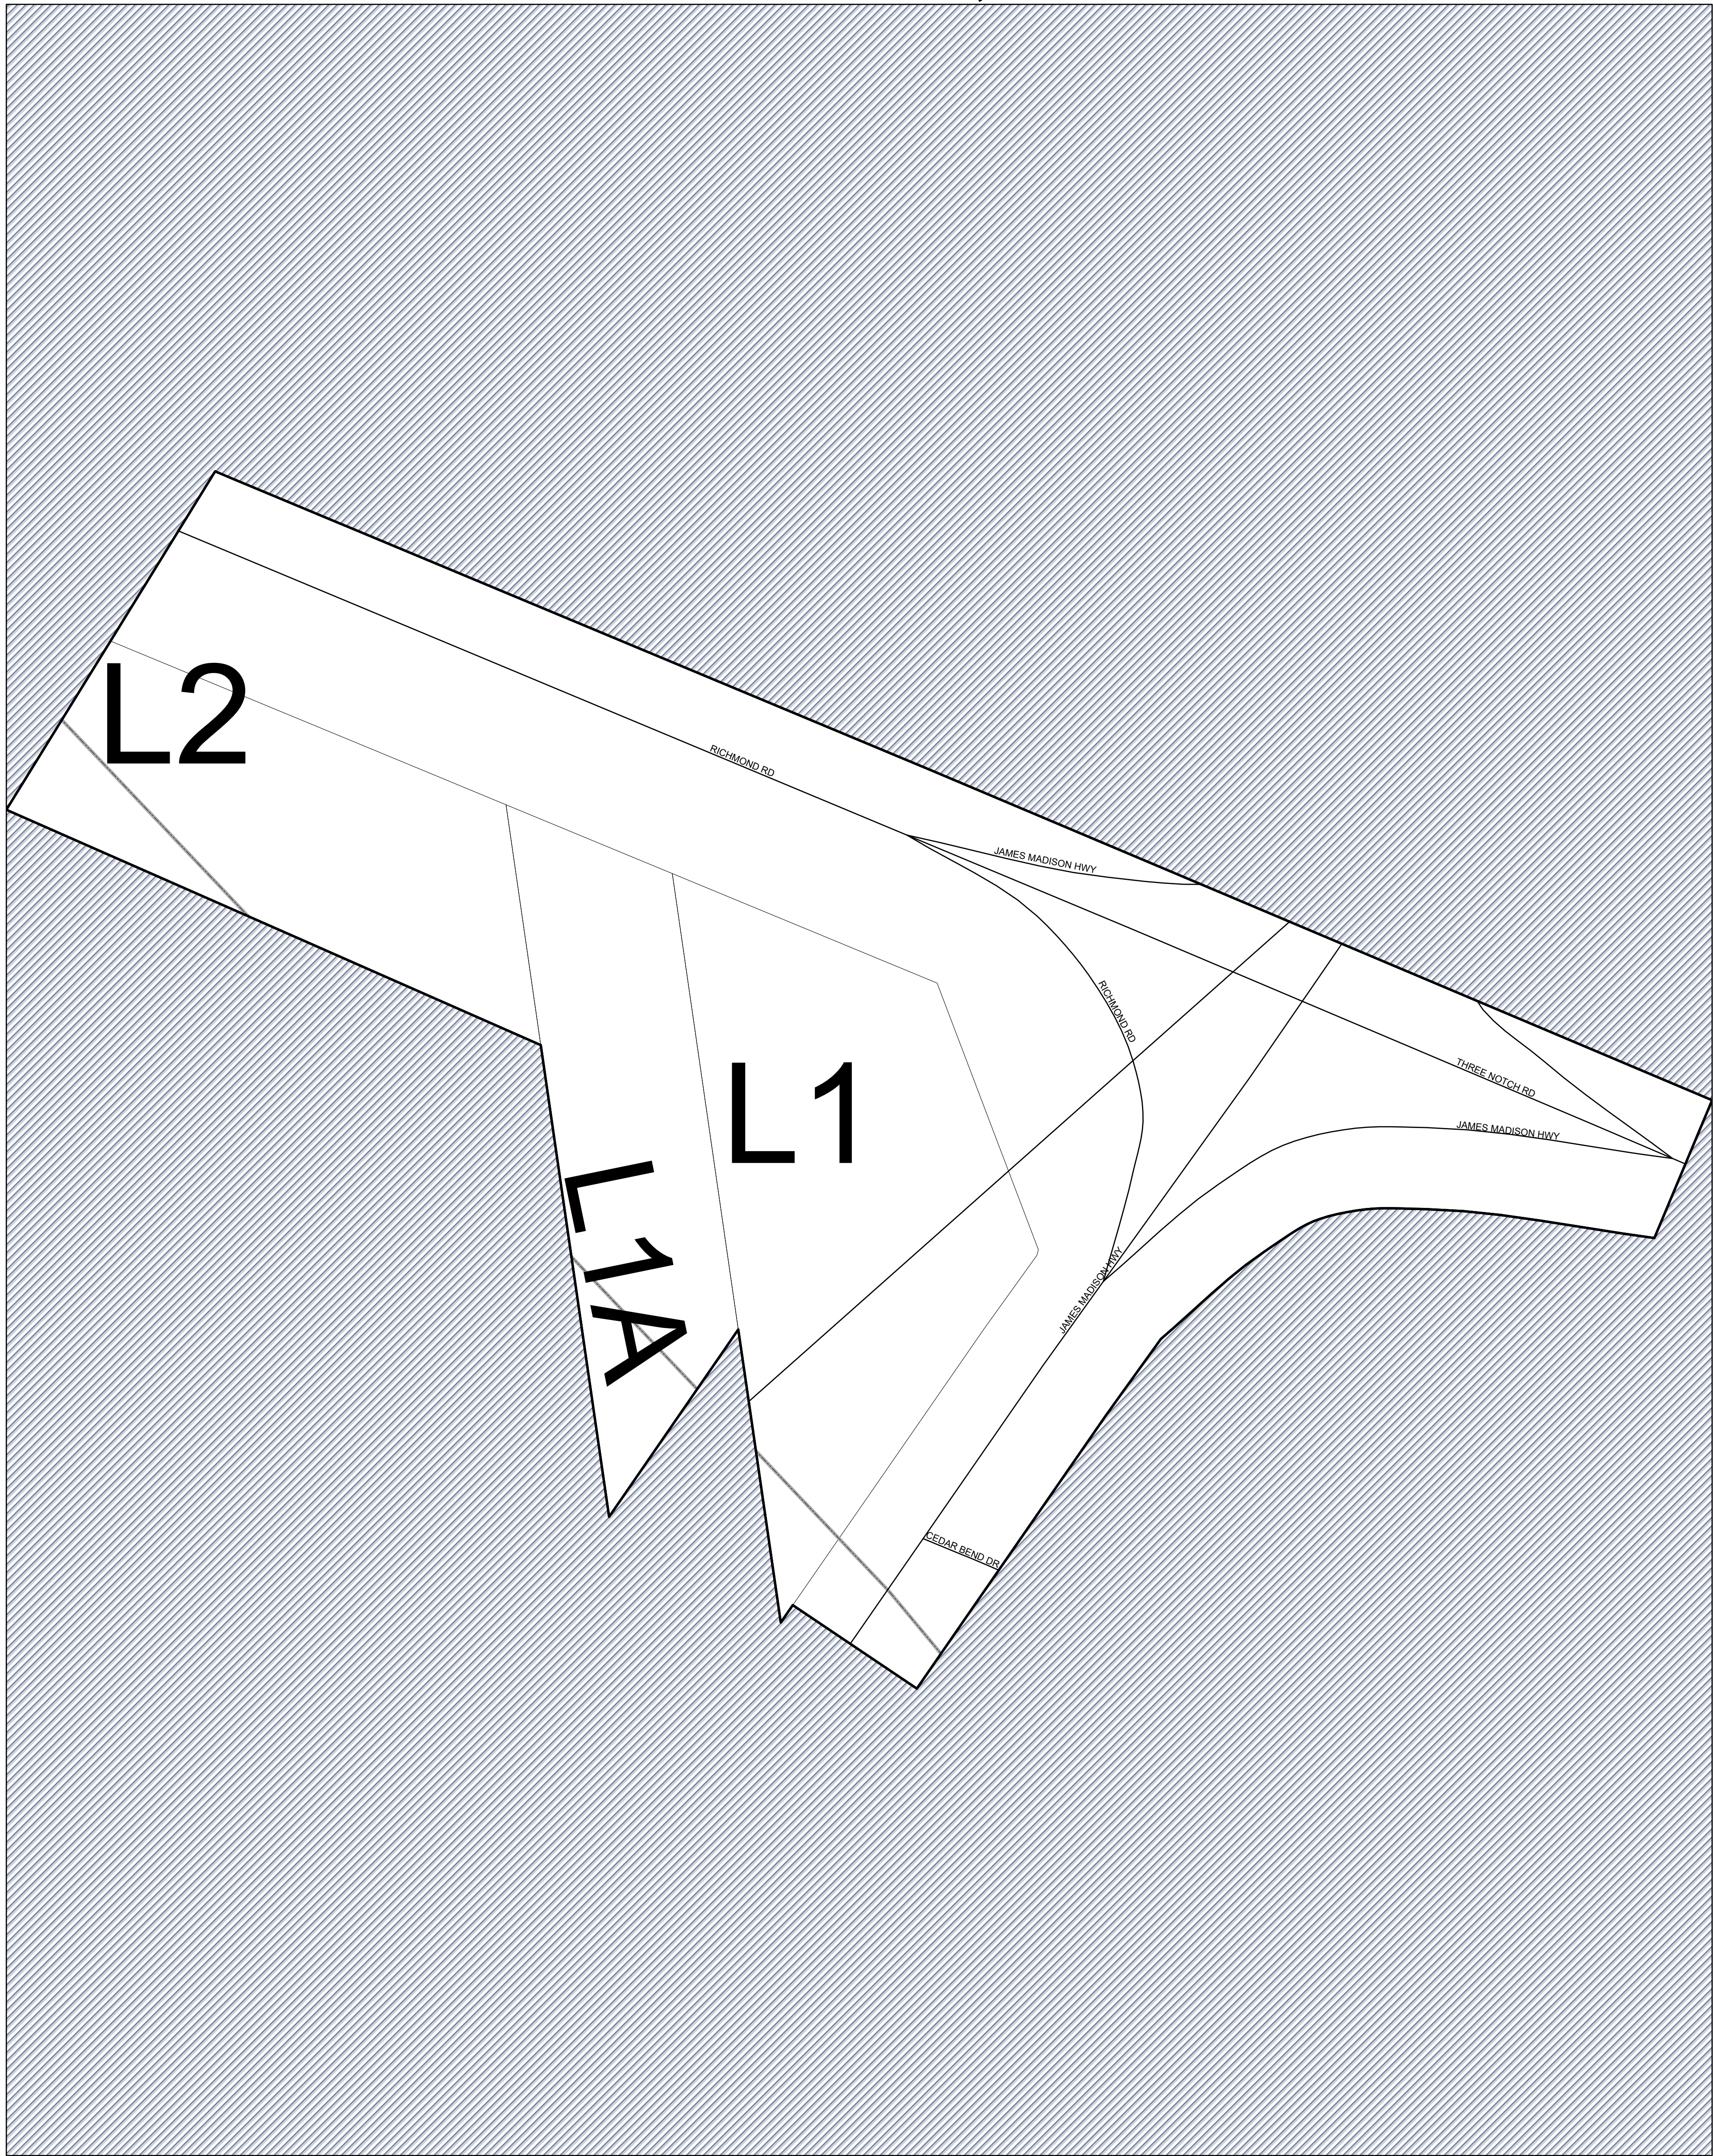

FLUVANNA COUNTY, VIRGINIA

SECTION 5A

MAP LOCATION

Legend

- Roads
- Waterline
- Waterbodies
- County Boundaries
- Parcels
- Tax Sheet Grid

1:413

REVISION NOTES

Printed by Hurt & Proffitt, Inc. on: 4/3/2024
Data updated as of: 12/31/2023

MATCHING SHEET