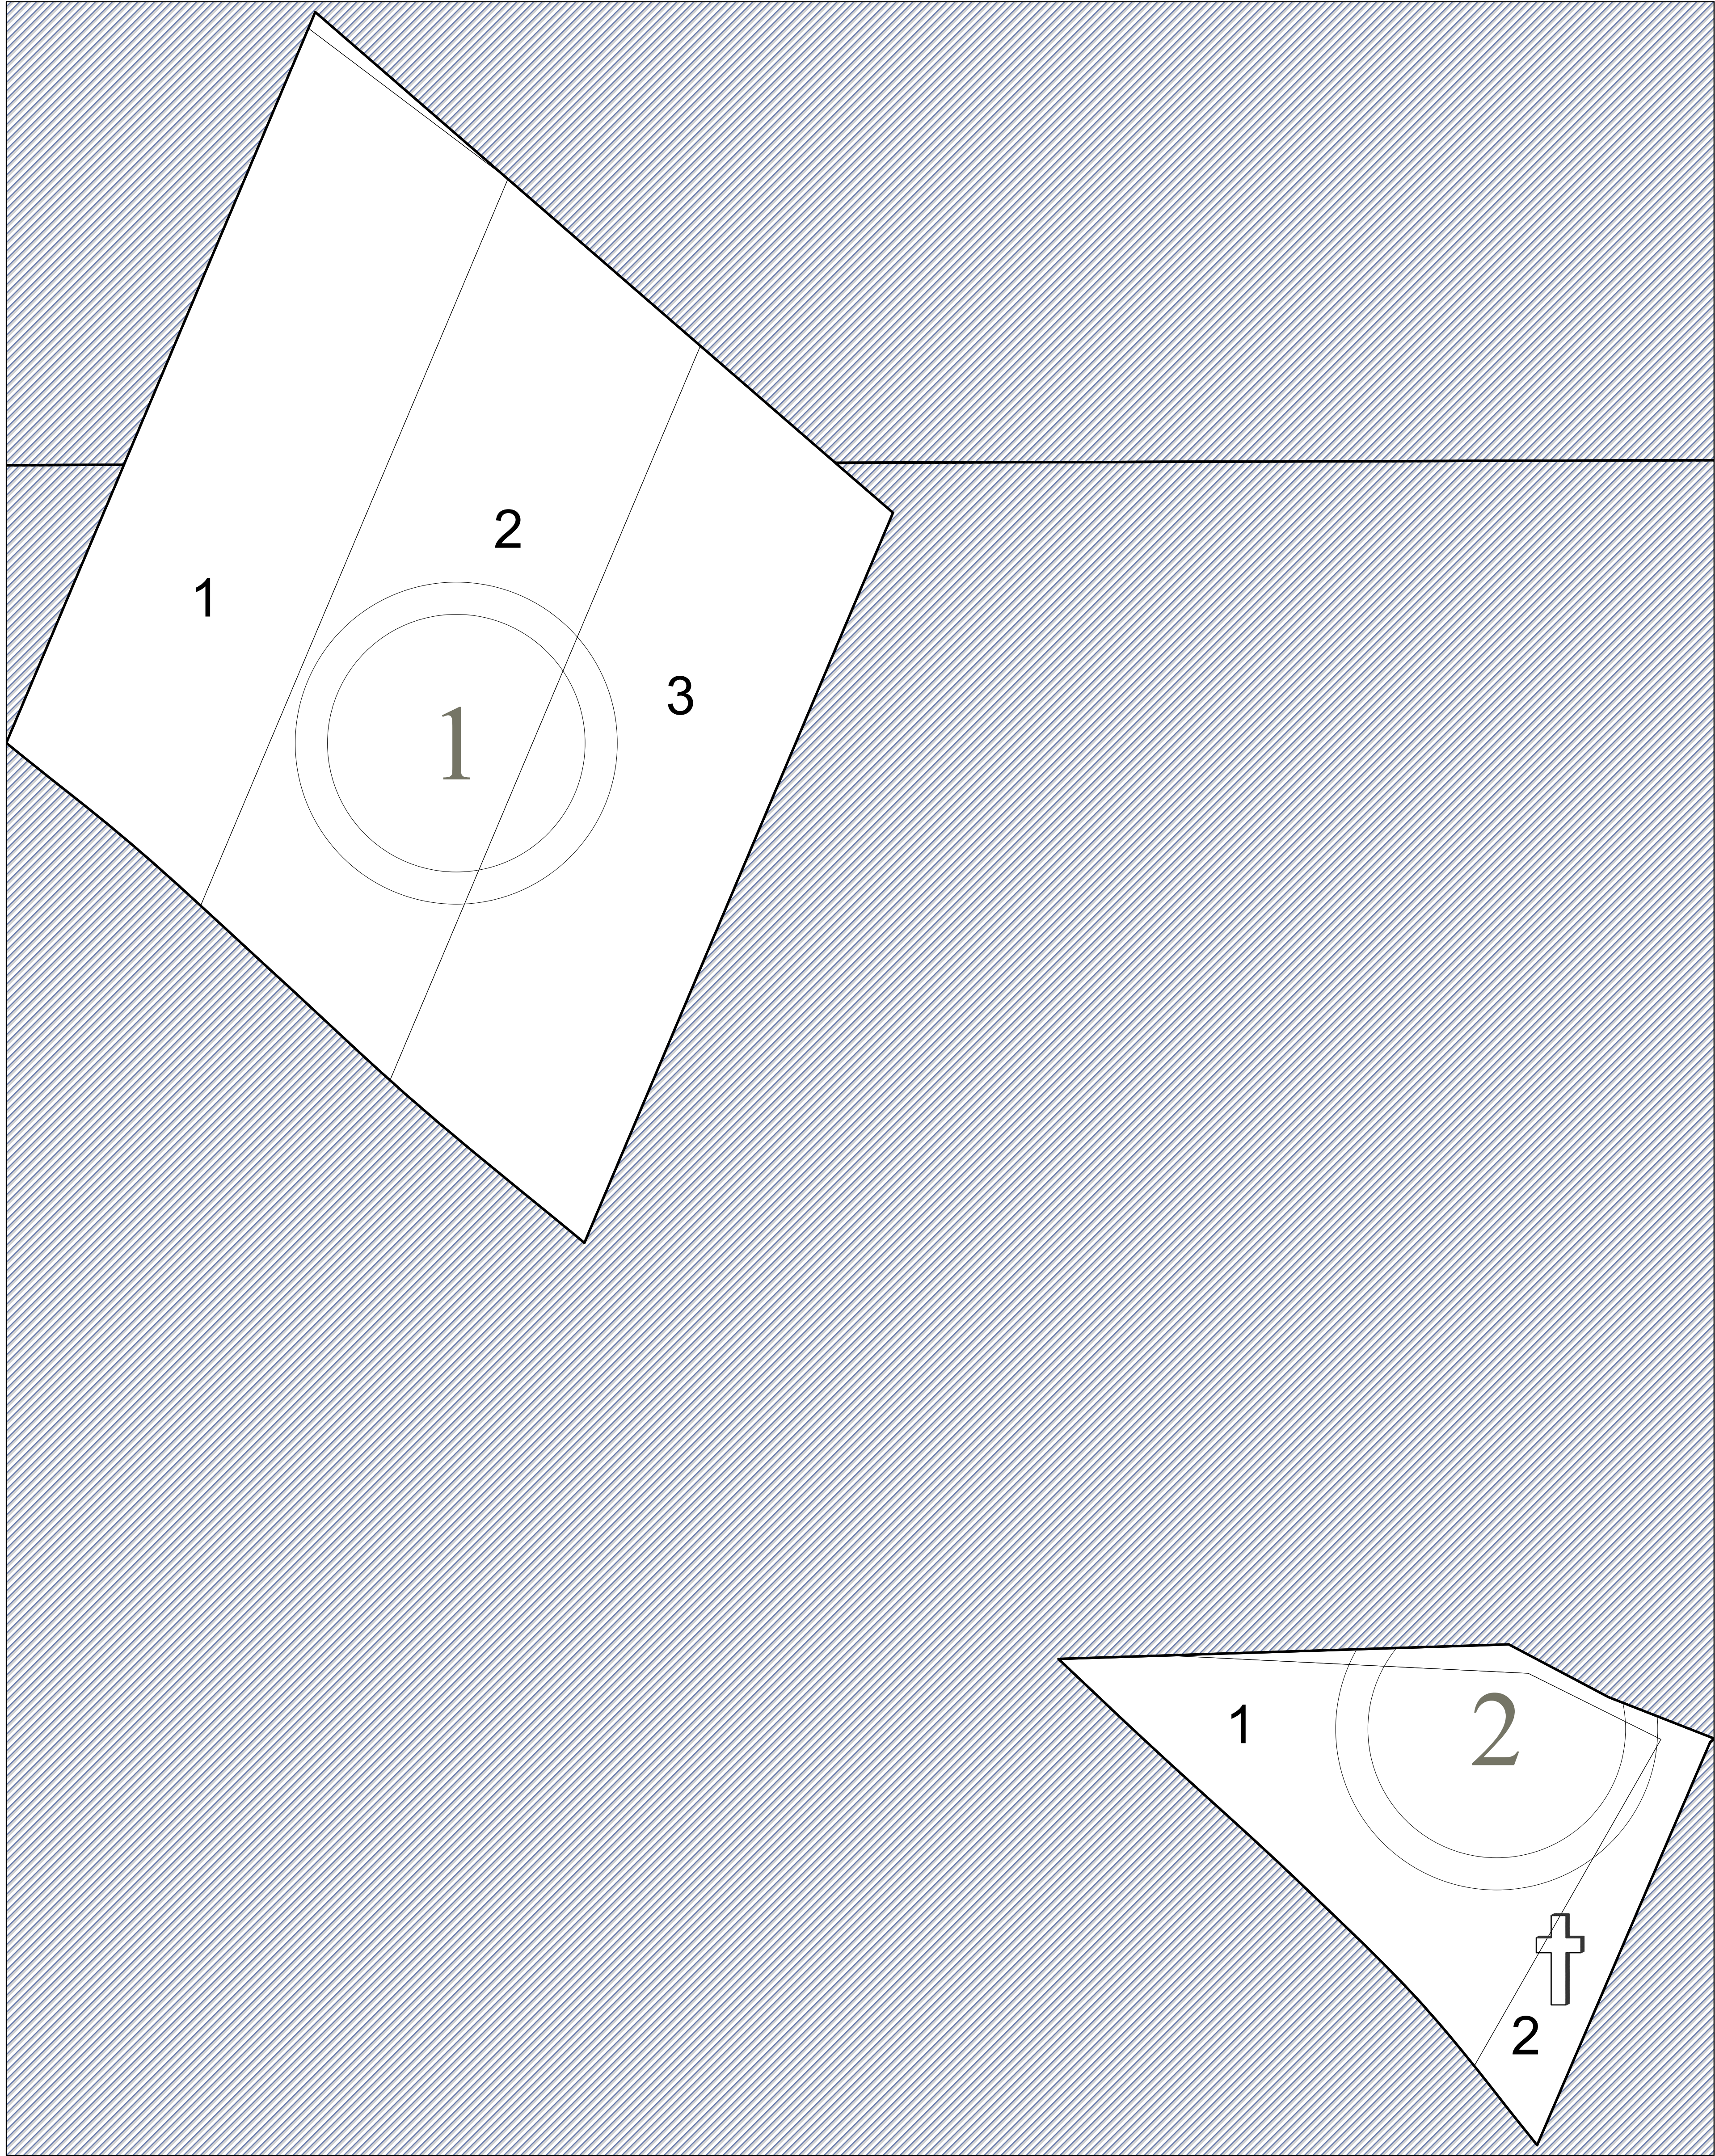

# FLUVANNA COUNTY, VIRGINIA

MAP LOCATION

### Legend

- Roads
- Waterline
- Waterbodies
- County Boundaries
- Parcels
- Tax Sheet Grid

### SECTION 60A

1:480

MATCHING SHEET