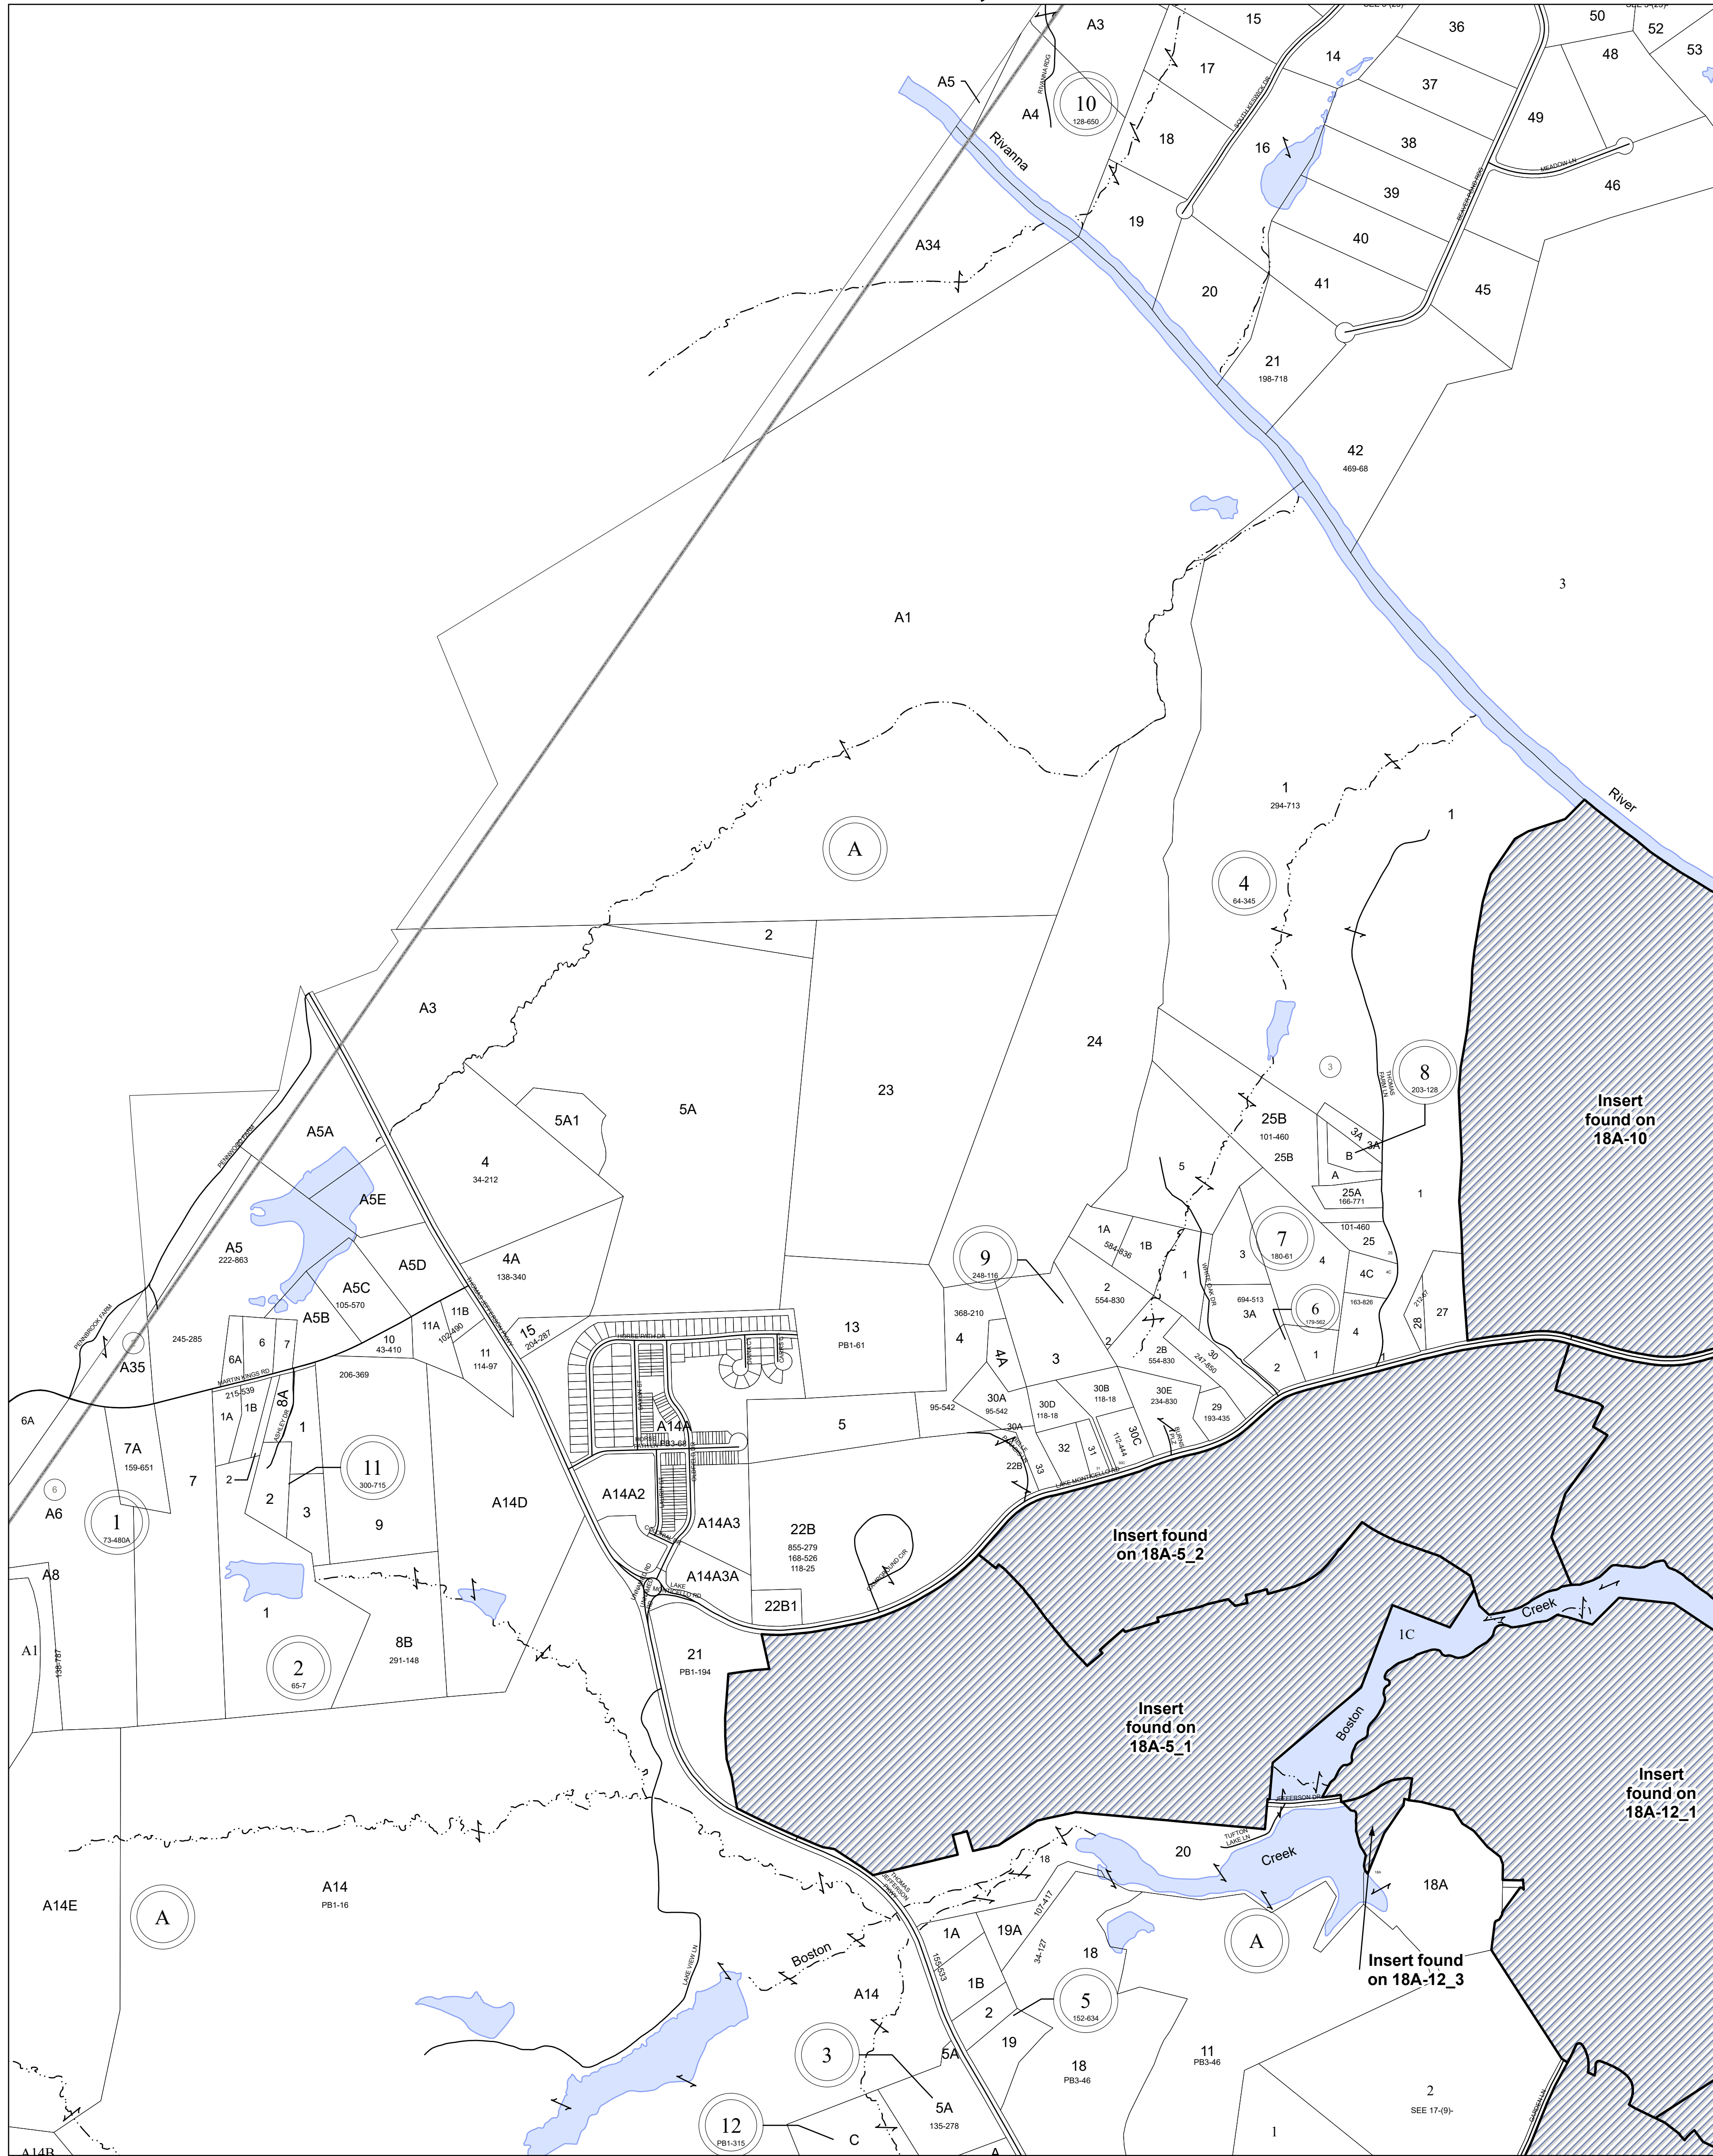

FLUVANNA COUNTY, VIRGINIA

SECTION 8

1:7,200

MAP LOCATION

Legend

- Roads
- Waterline
- Waterbodies
- County Boundaries
- Parcels
- Tax Sheet Grid

MATCHING SHEET

REVISION NOTES