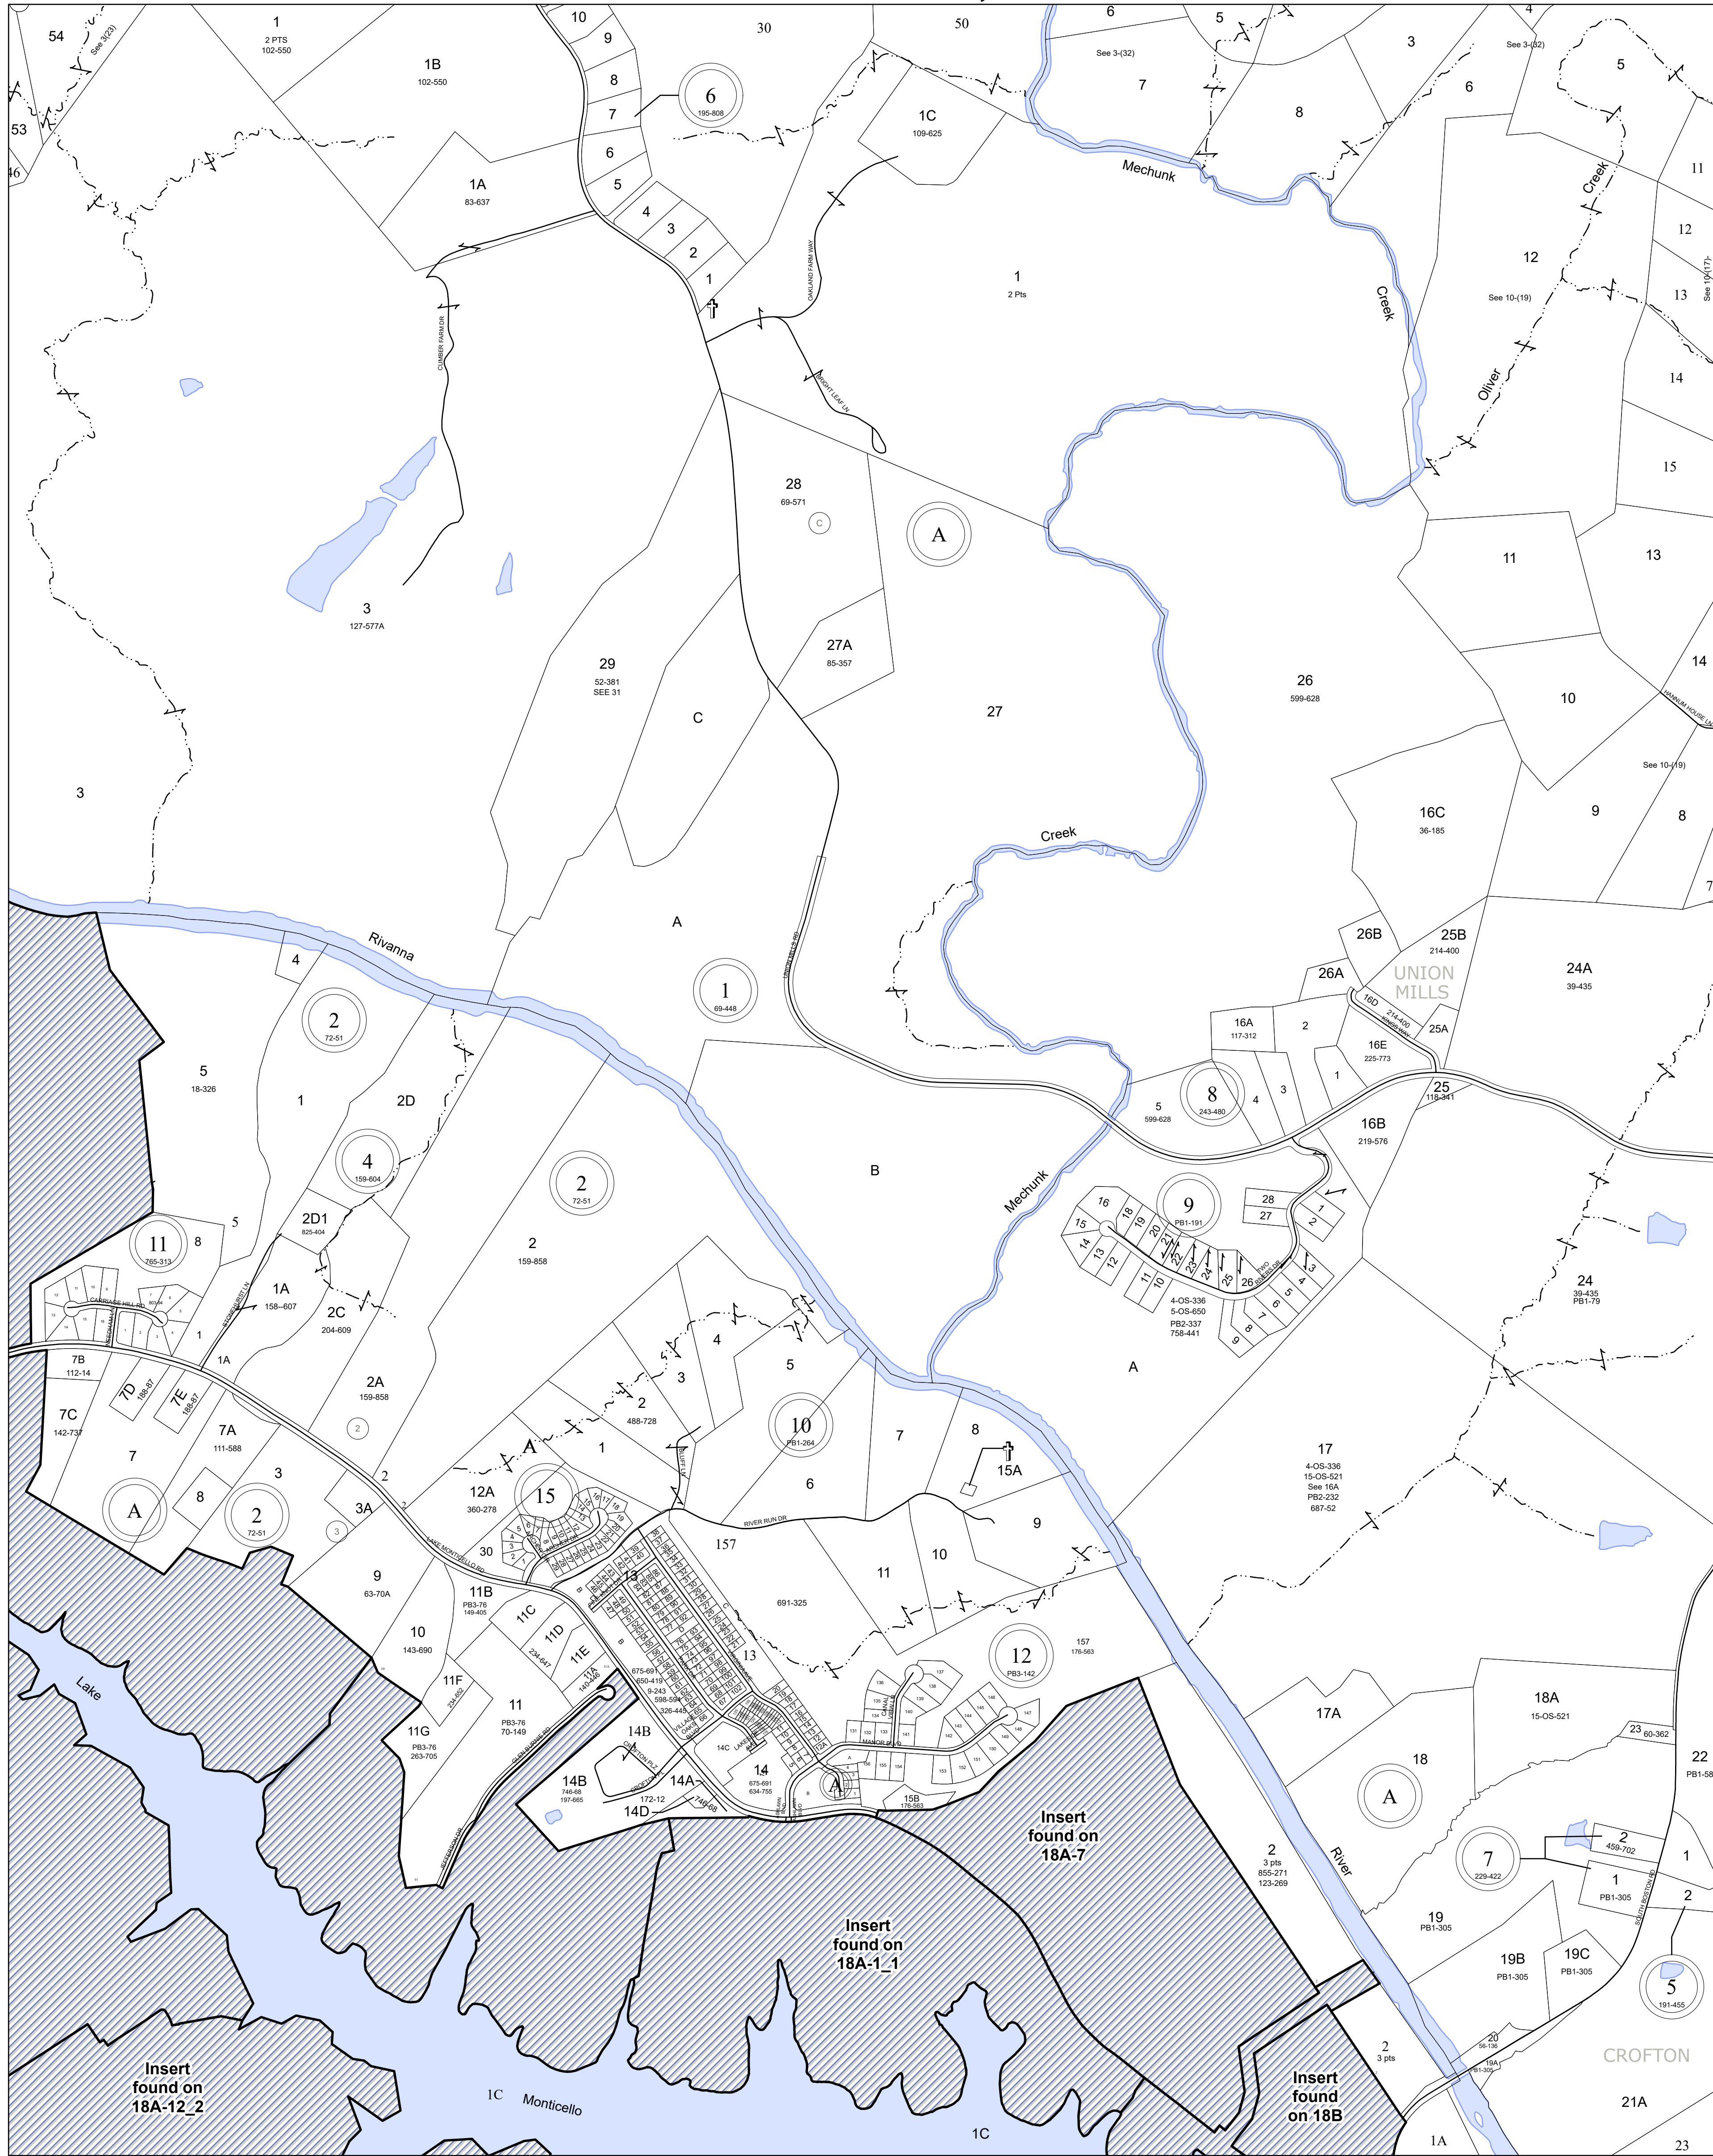

FLUVANNA COUNTY, VIRGINIA

SECTION 9

1:7,200

MAP LOCATION

Legend

- Roads
- Waterline
- Waterbodies
- County Boundaries
- Parcels
- Tax Sheet Grid

MATCHING SHEET

REVISION NOTES