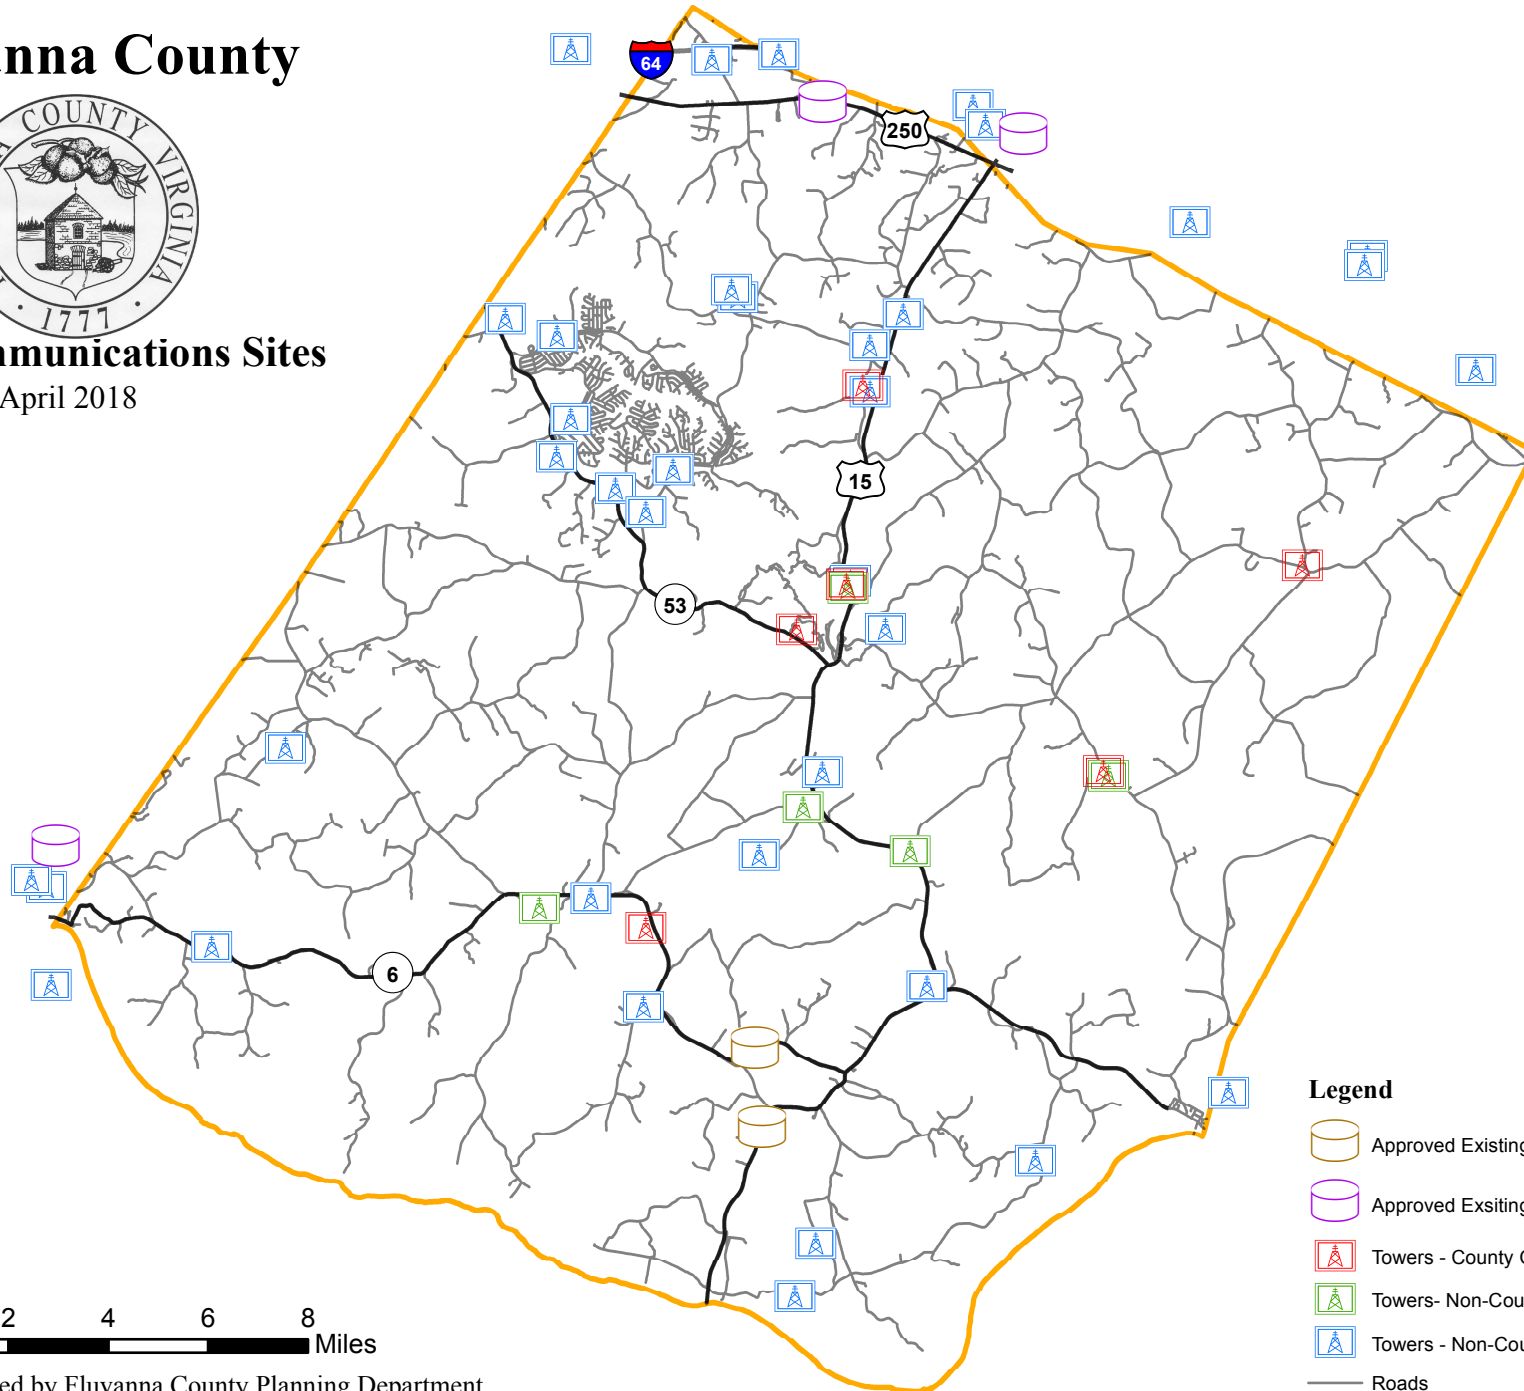

Fluvanna County

Telecommunications Sites

April 2018

0 1 2 4 6 8 Miles

Map created by Fluvanna County Planning Department
J. Newman 4/4/2018

Legend

- Approved Existing Water Tanks County Owned
- Approved Existing Water Tanks Non-County
- Towers - County Owned
- Towers - Non-County Owned with School Resources
- Towers - Non-County Owned
- Roads
- Fluvanna County