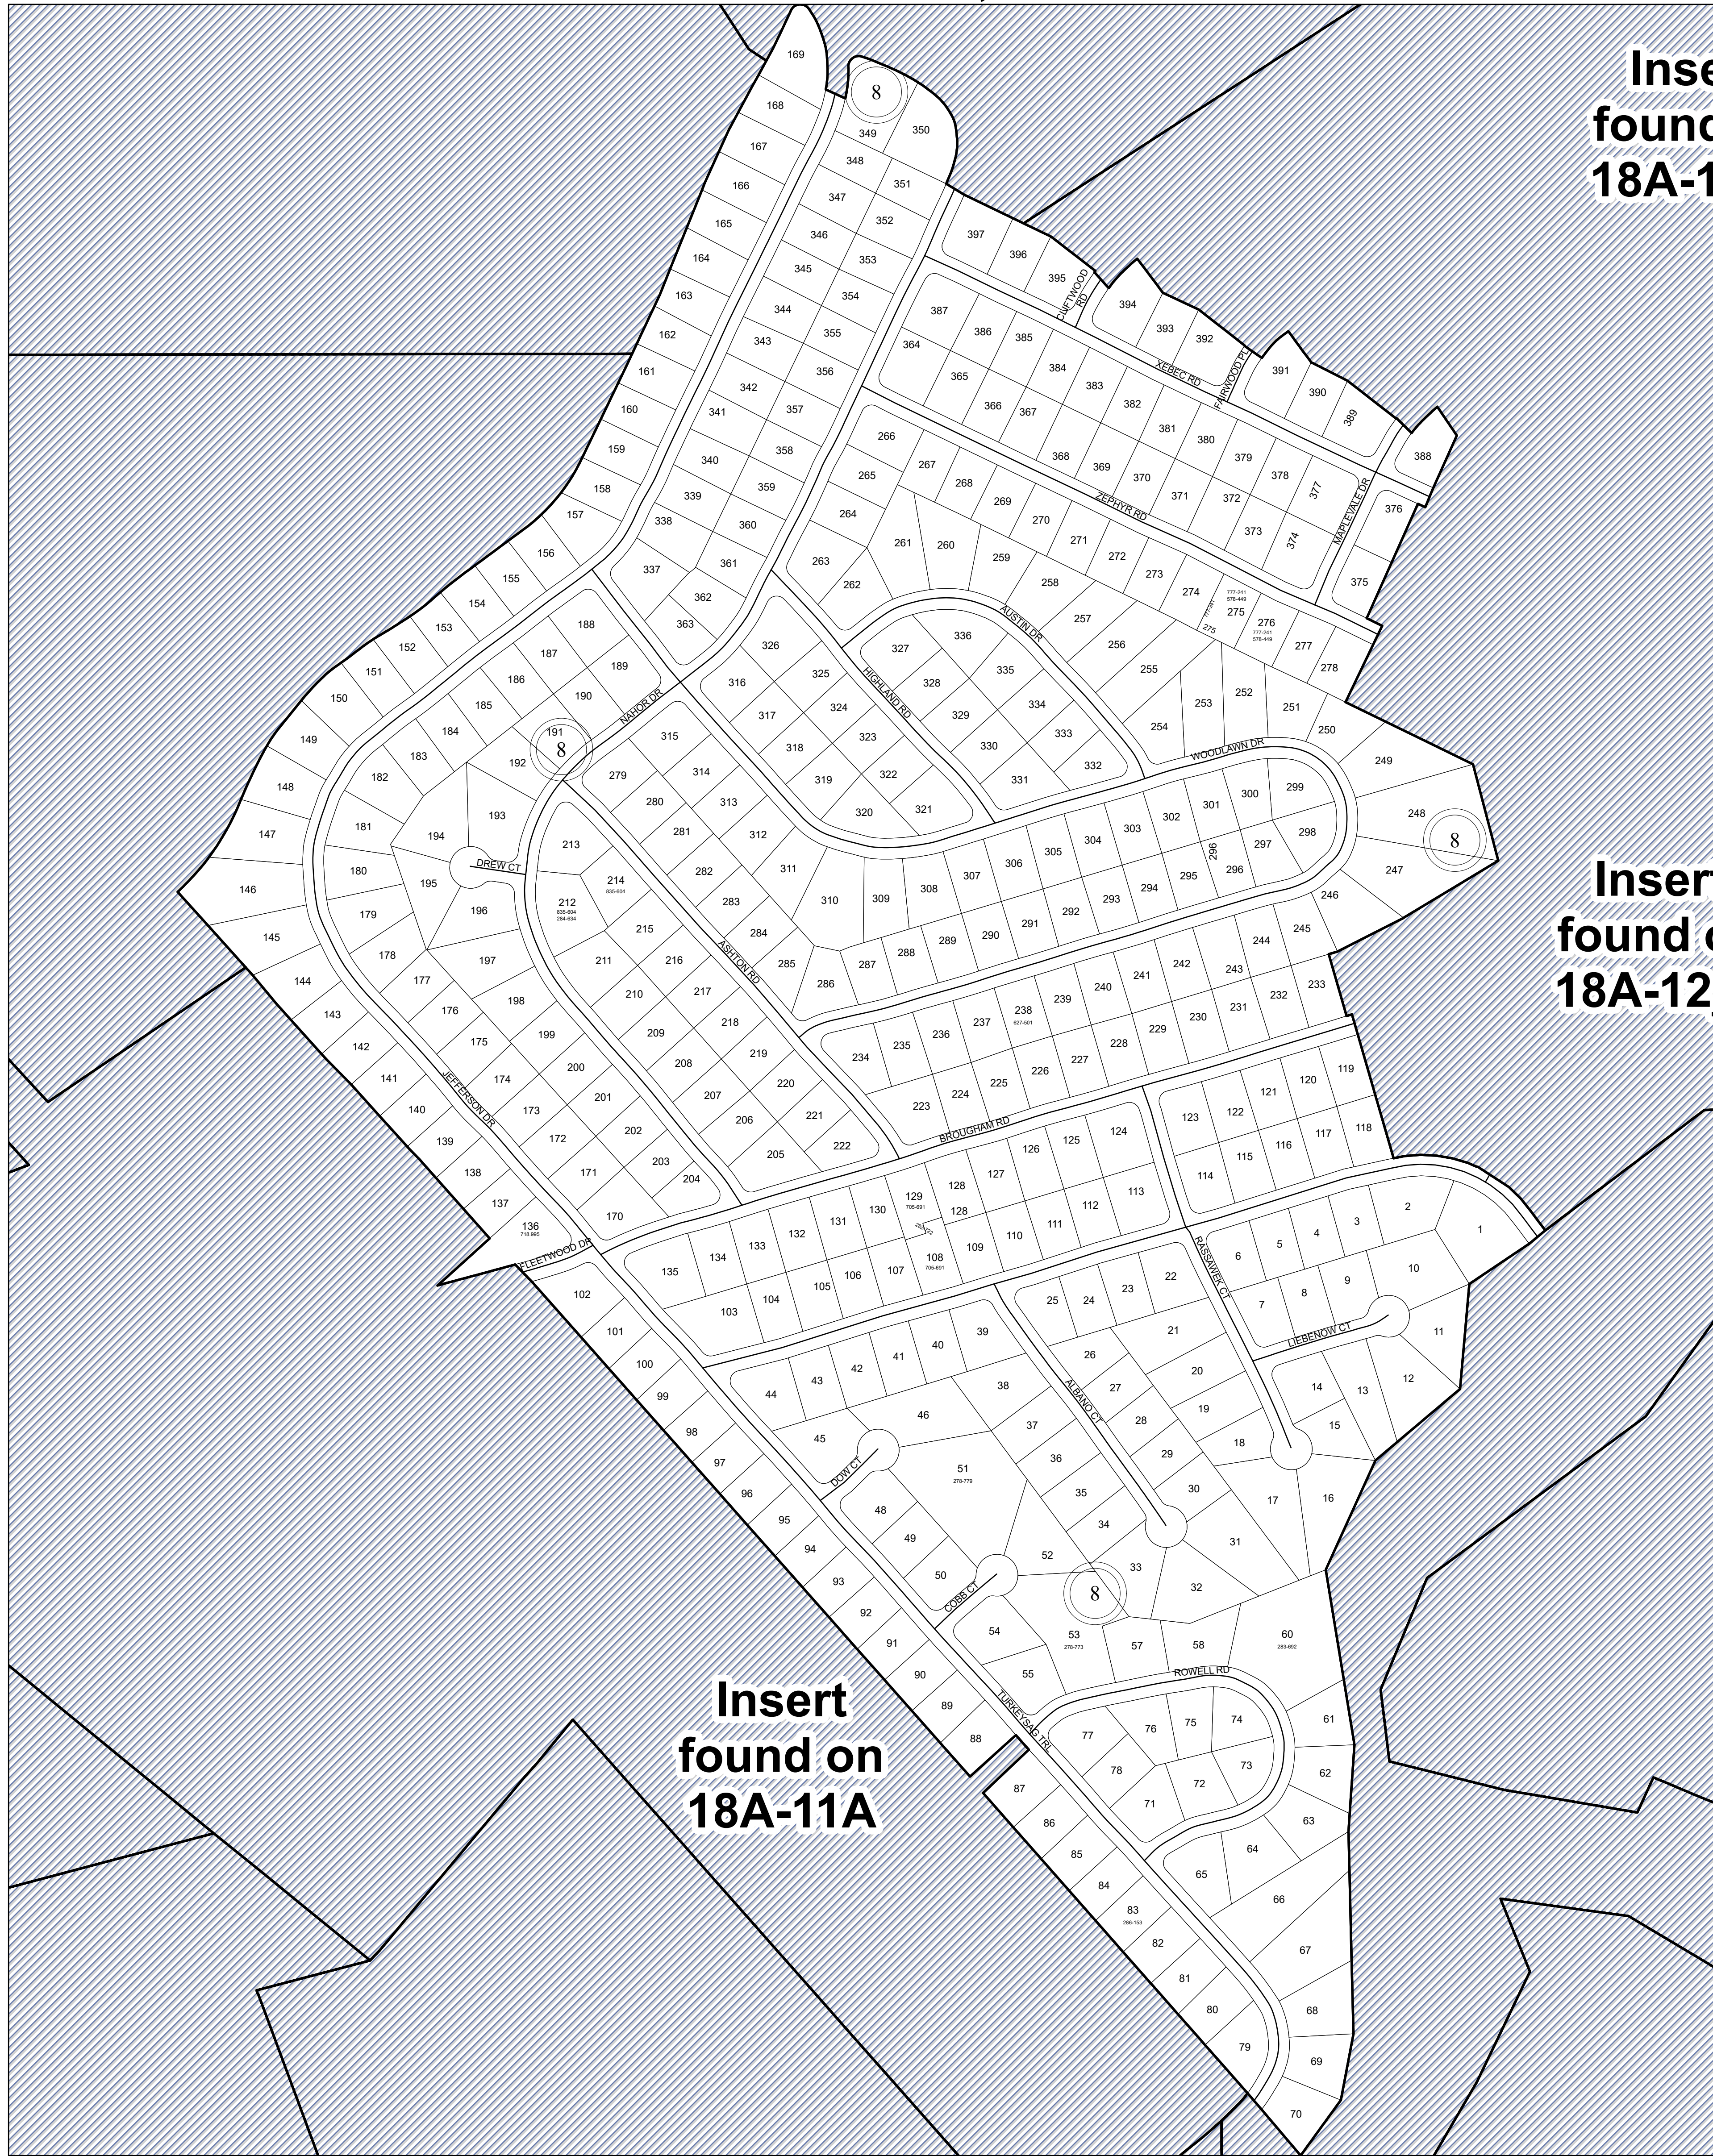

FLUVANNA COUNTY, VIRGINIA

Insert
found on
18A-11

Insert
found on
18A-12

Insert
found on
18A-11A

SECTION 18A-8

Legend

- Roads
- Waterline
- Waterbodies
- County Boundaries
- Parcels
- Tax Sheet Grid

1:2,459

REVISION NOTES

Printed by Hurt & Proffitt, Inc. on: 4/3/2024
Data updated as of: 12/31/2023