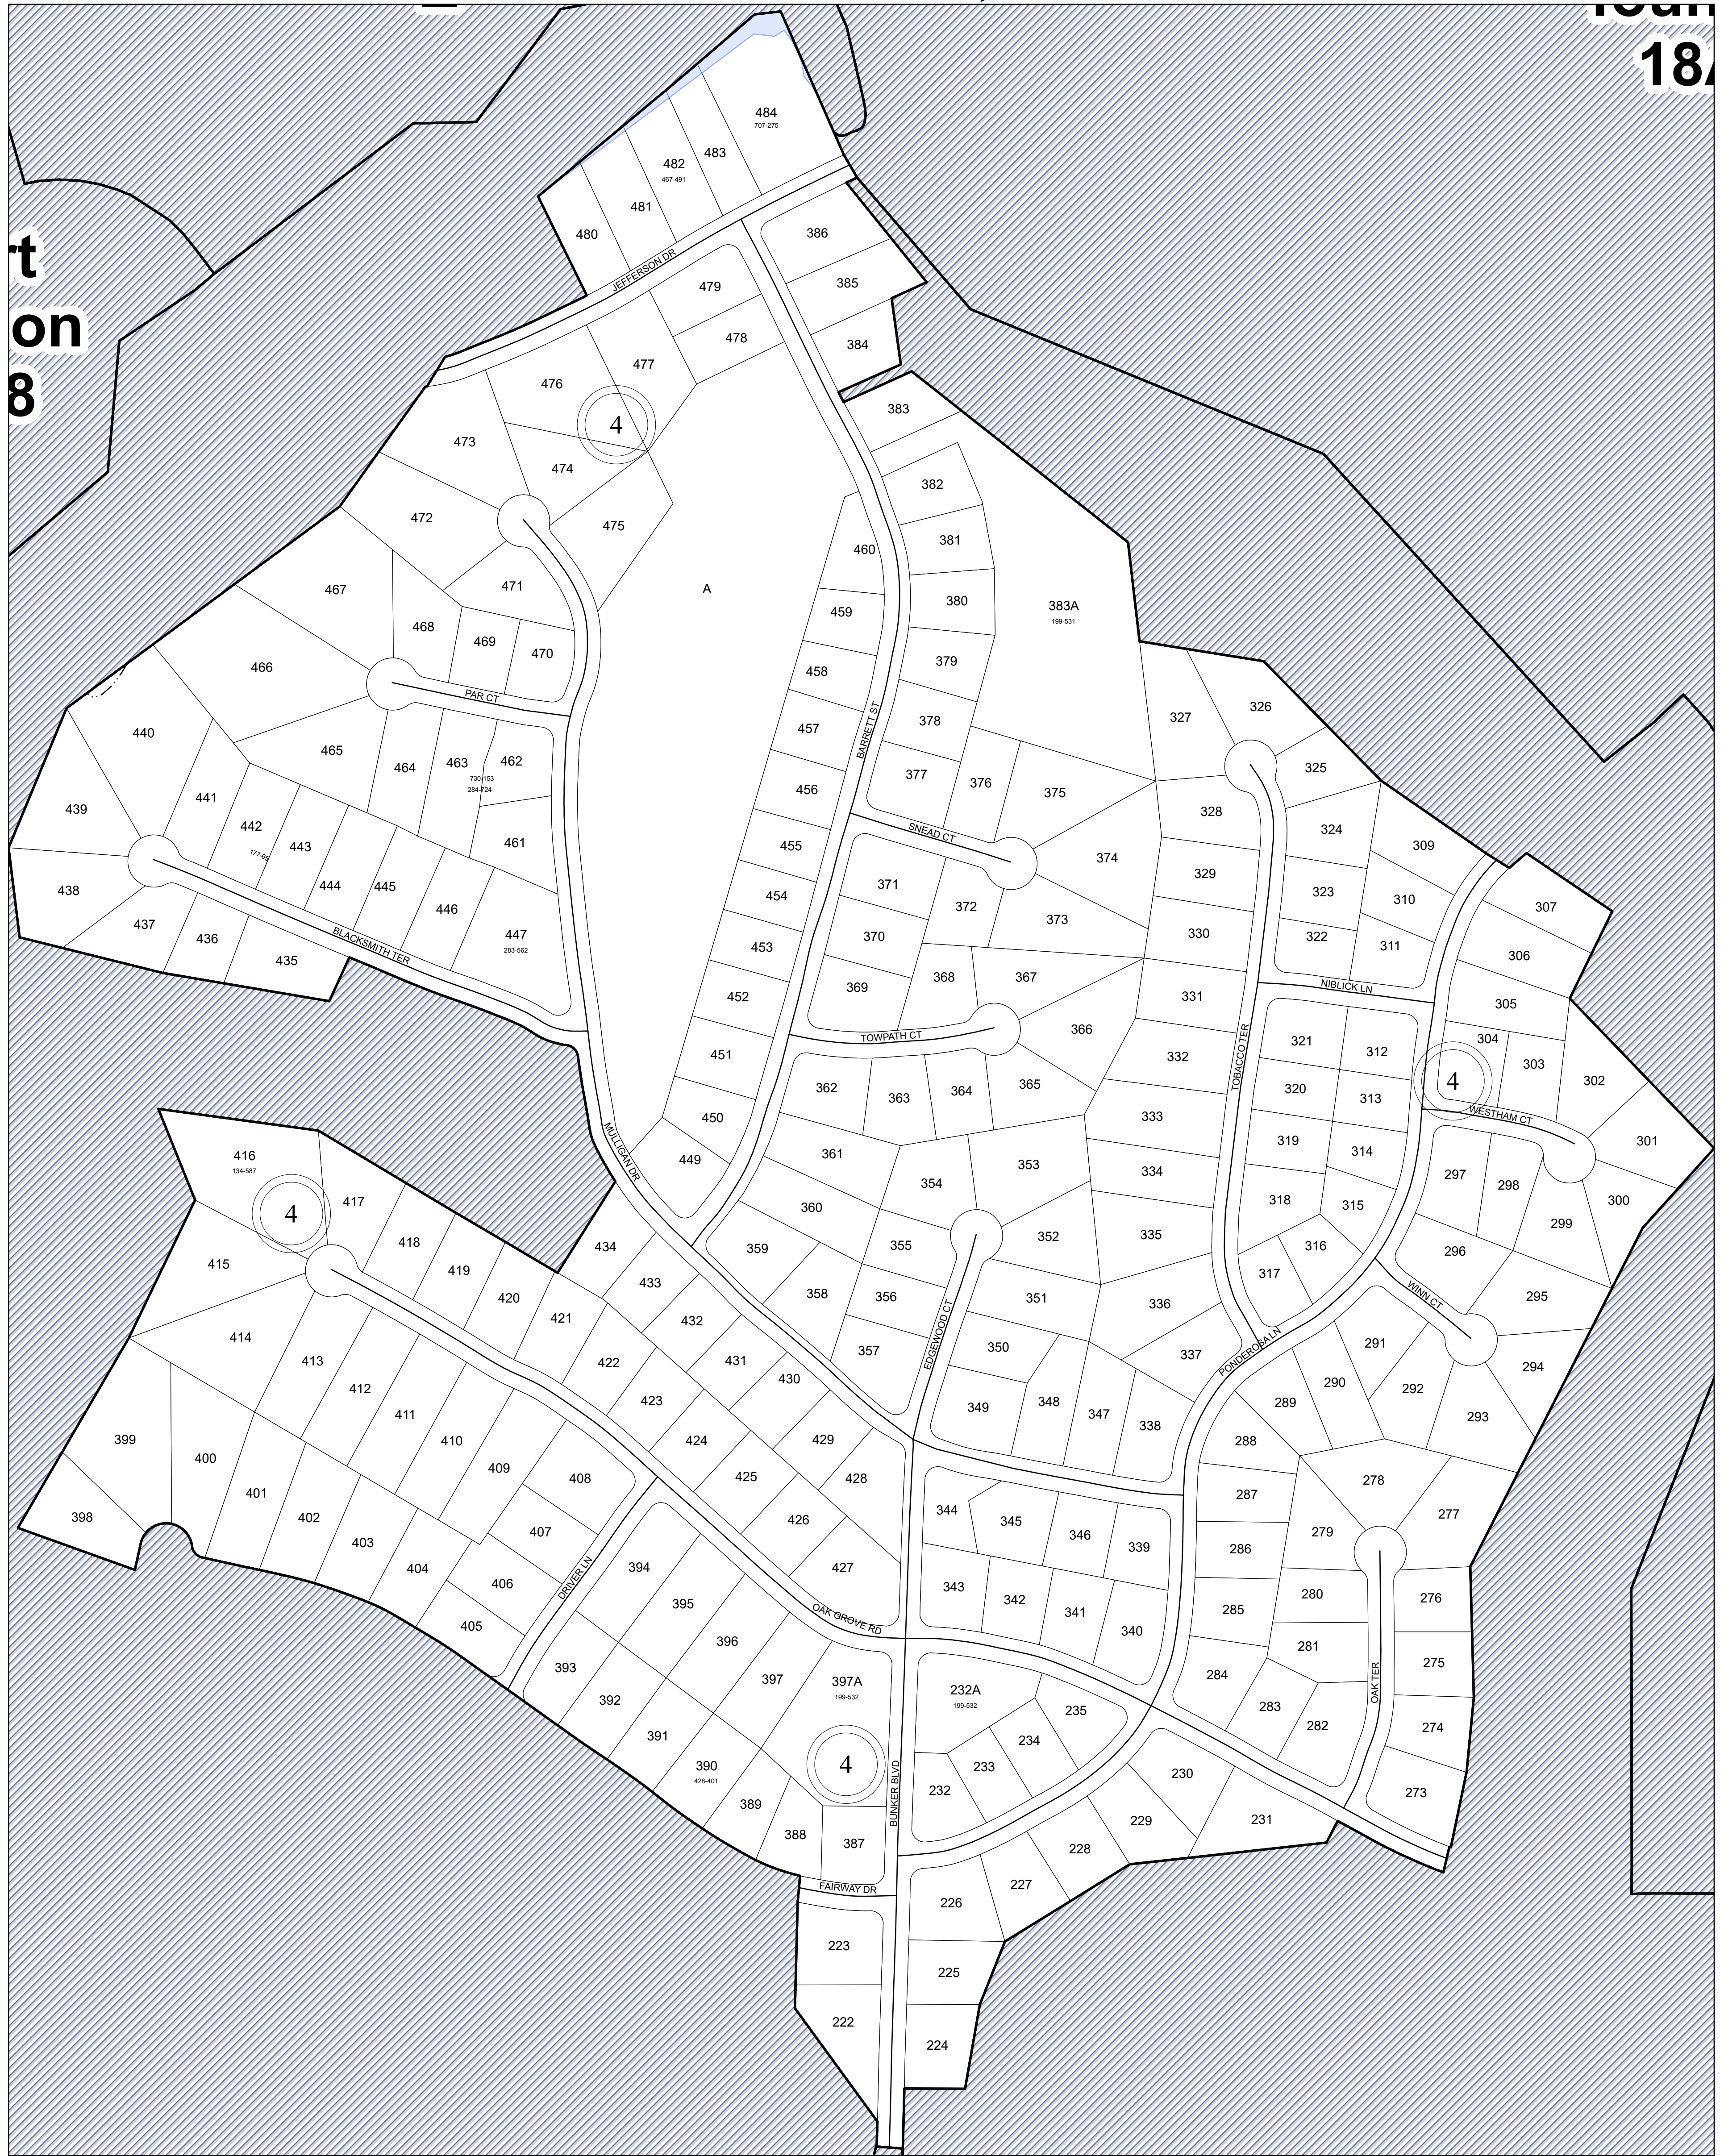

FLUVANNA COUNTY, VIRGINIA

18

SECTION 18A-4_3

Legend

- Roads
- Waterline
- Waterbodies
- County Boundaries
- Parcels
- Tax Sheet Grid

1:1,968

REVISION NOTES

Printed by Hurt & Proffitt, Inc. on: 4/3/2024
Data updated as of: 12/31/2023