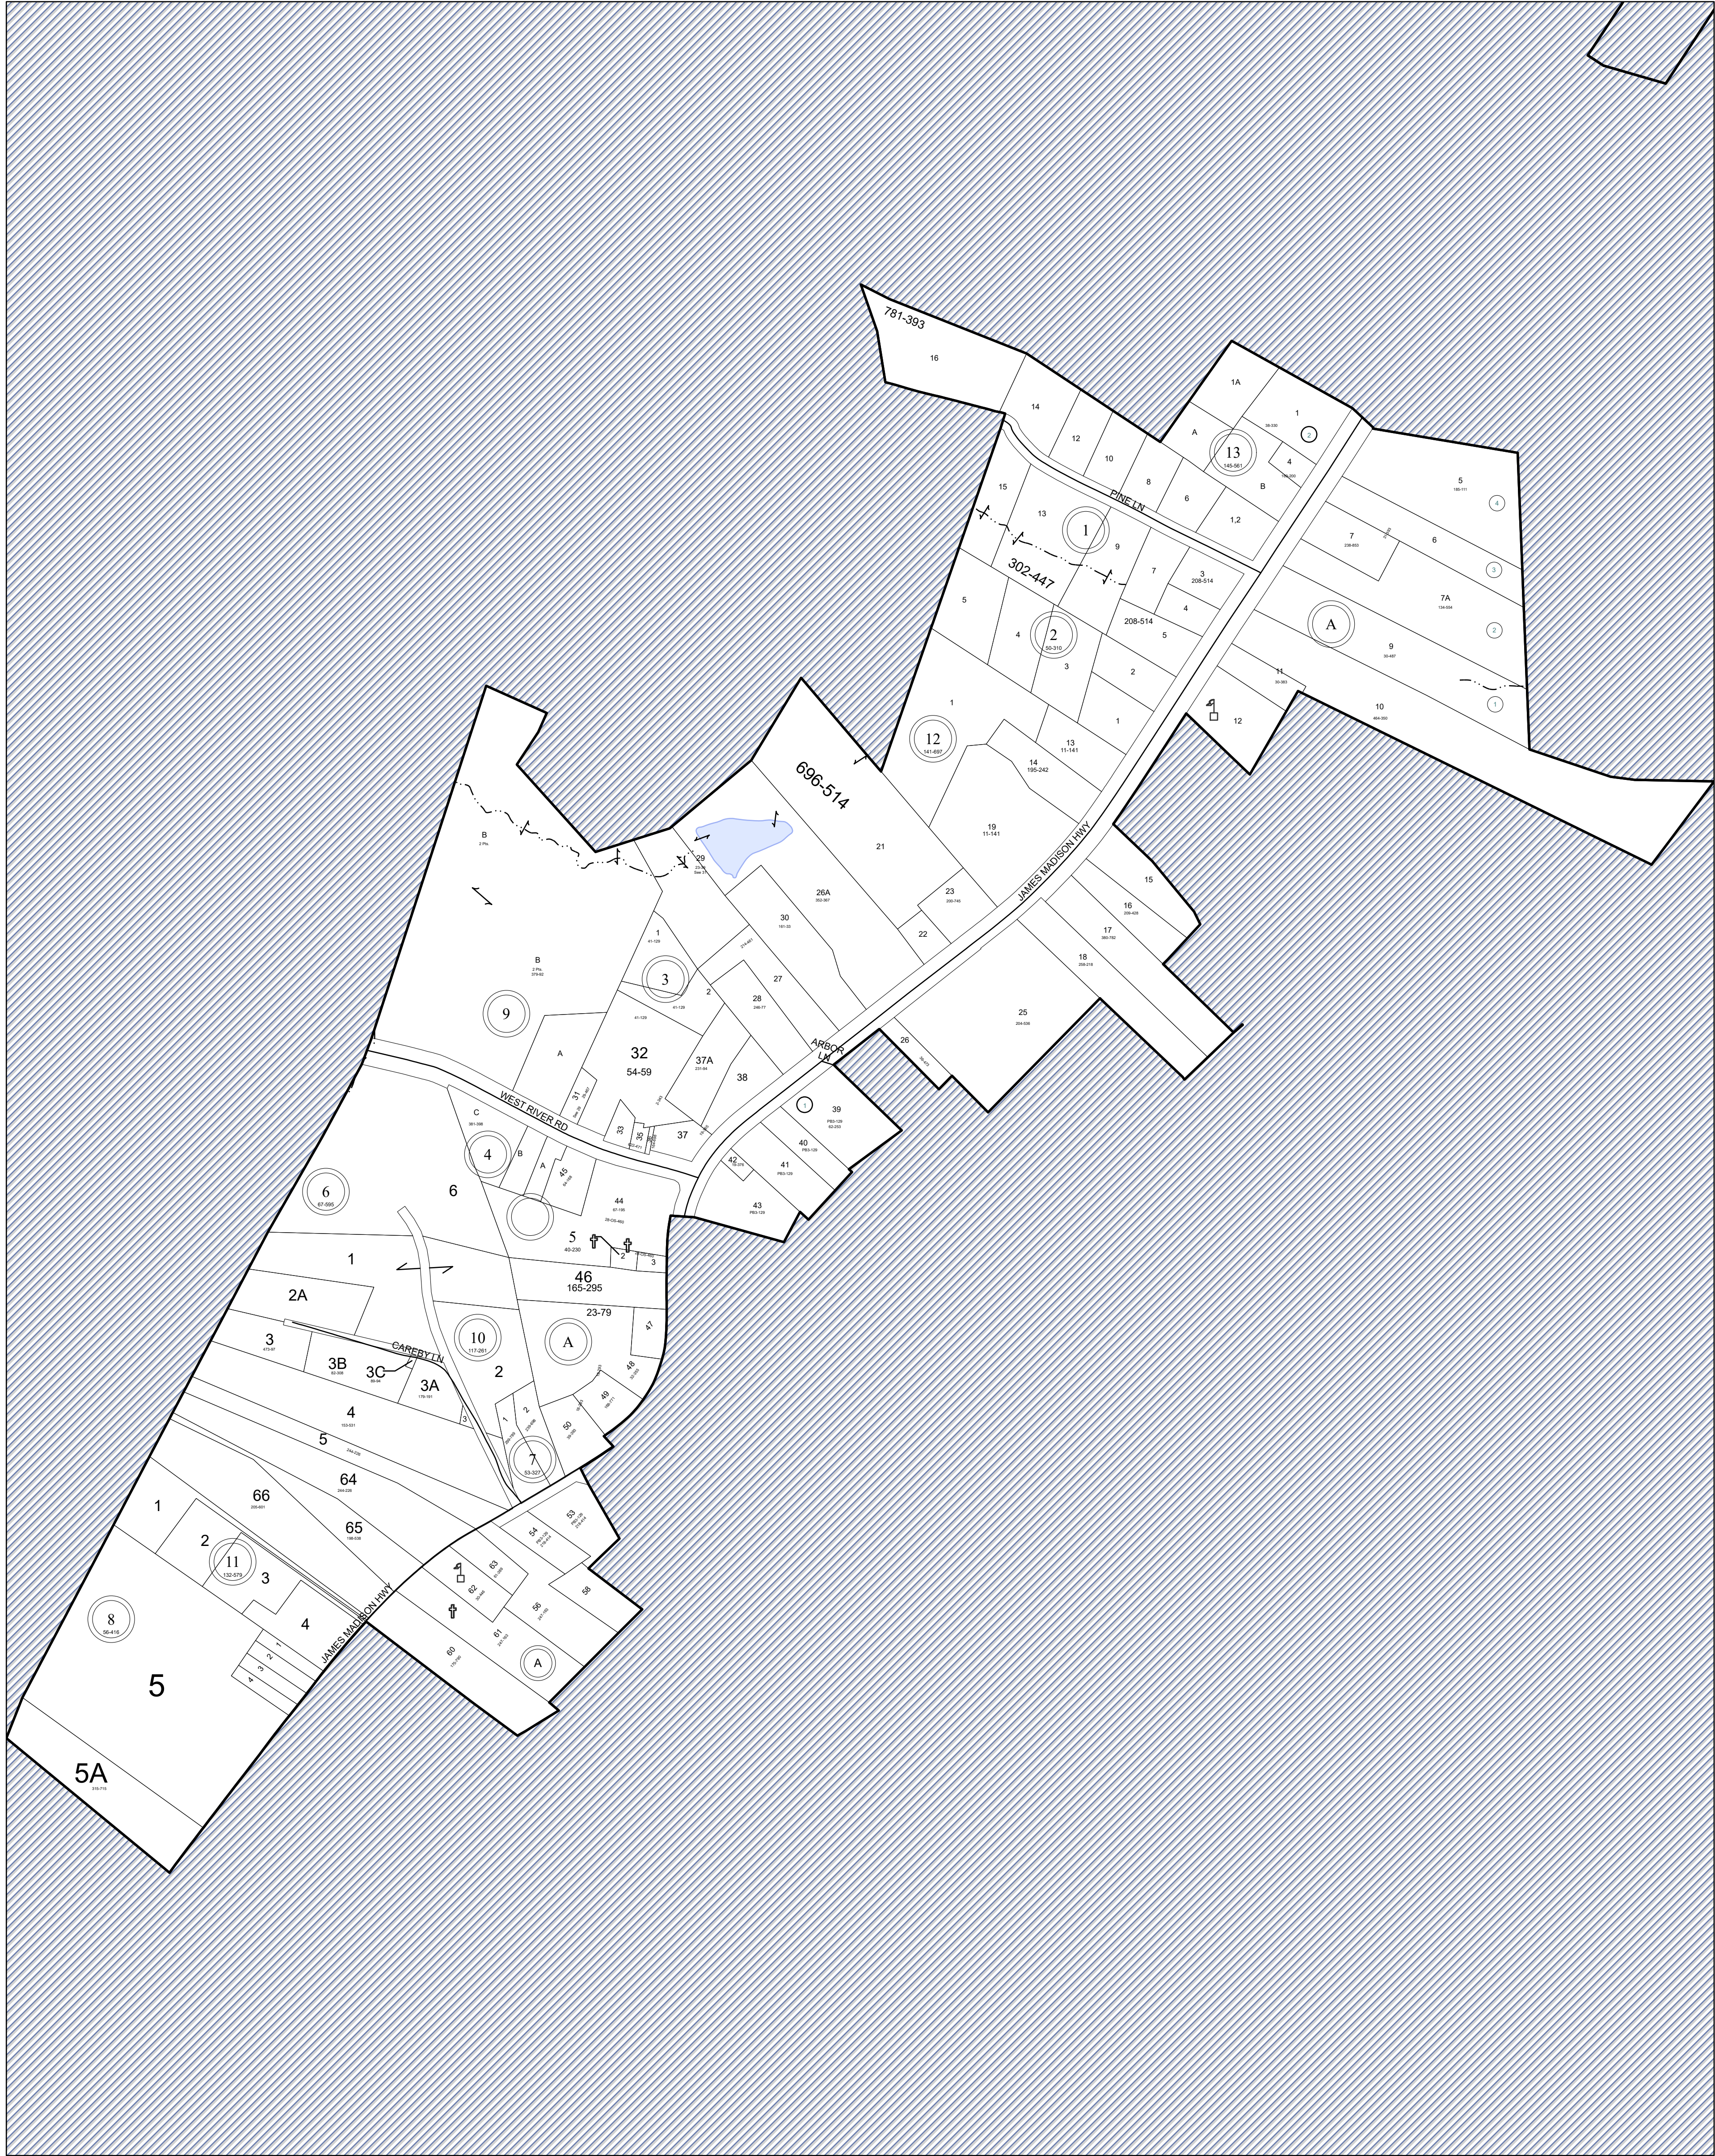

FLUVANNA COUNTY, VIRGINIA

SECTION 51A

1:3,305

Legend

- Roads
- Waterline
- Waterbodies
- County Boundaries
- Parcels
- Tax Sheet Grid

REVISION NOTES

Printed by Hurt & Proffitt, Inc. on: 4/3/2024
Data updated as of: 12/31/2023