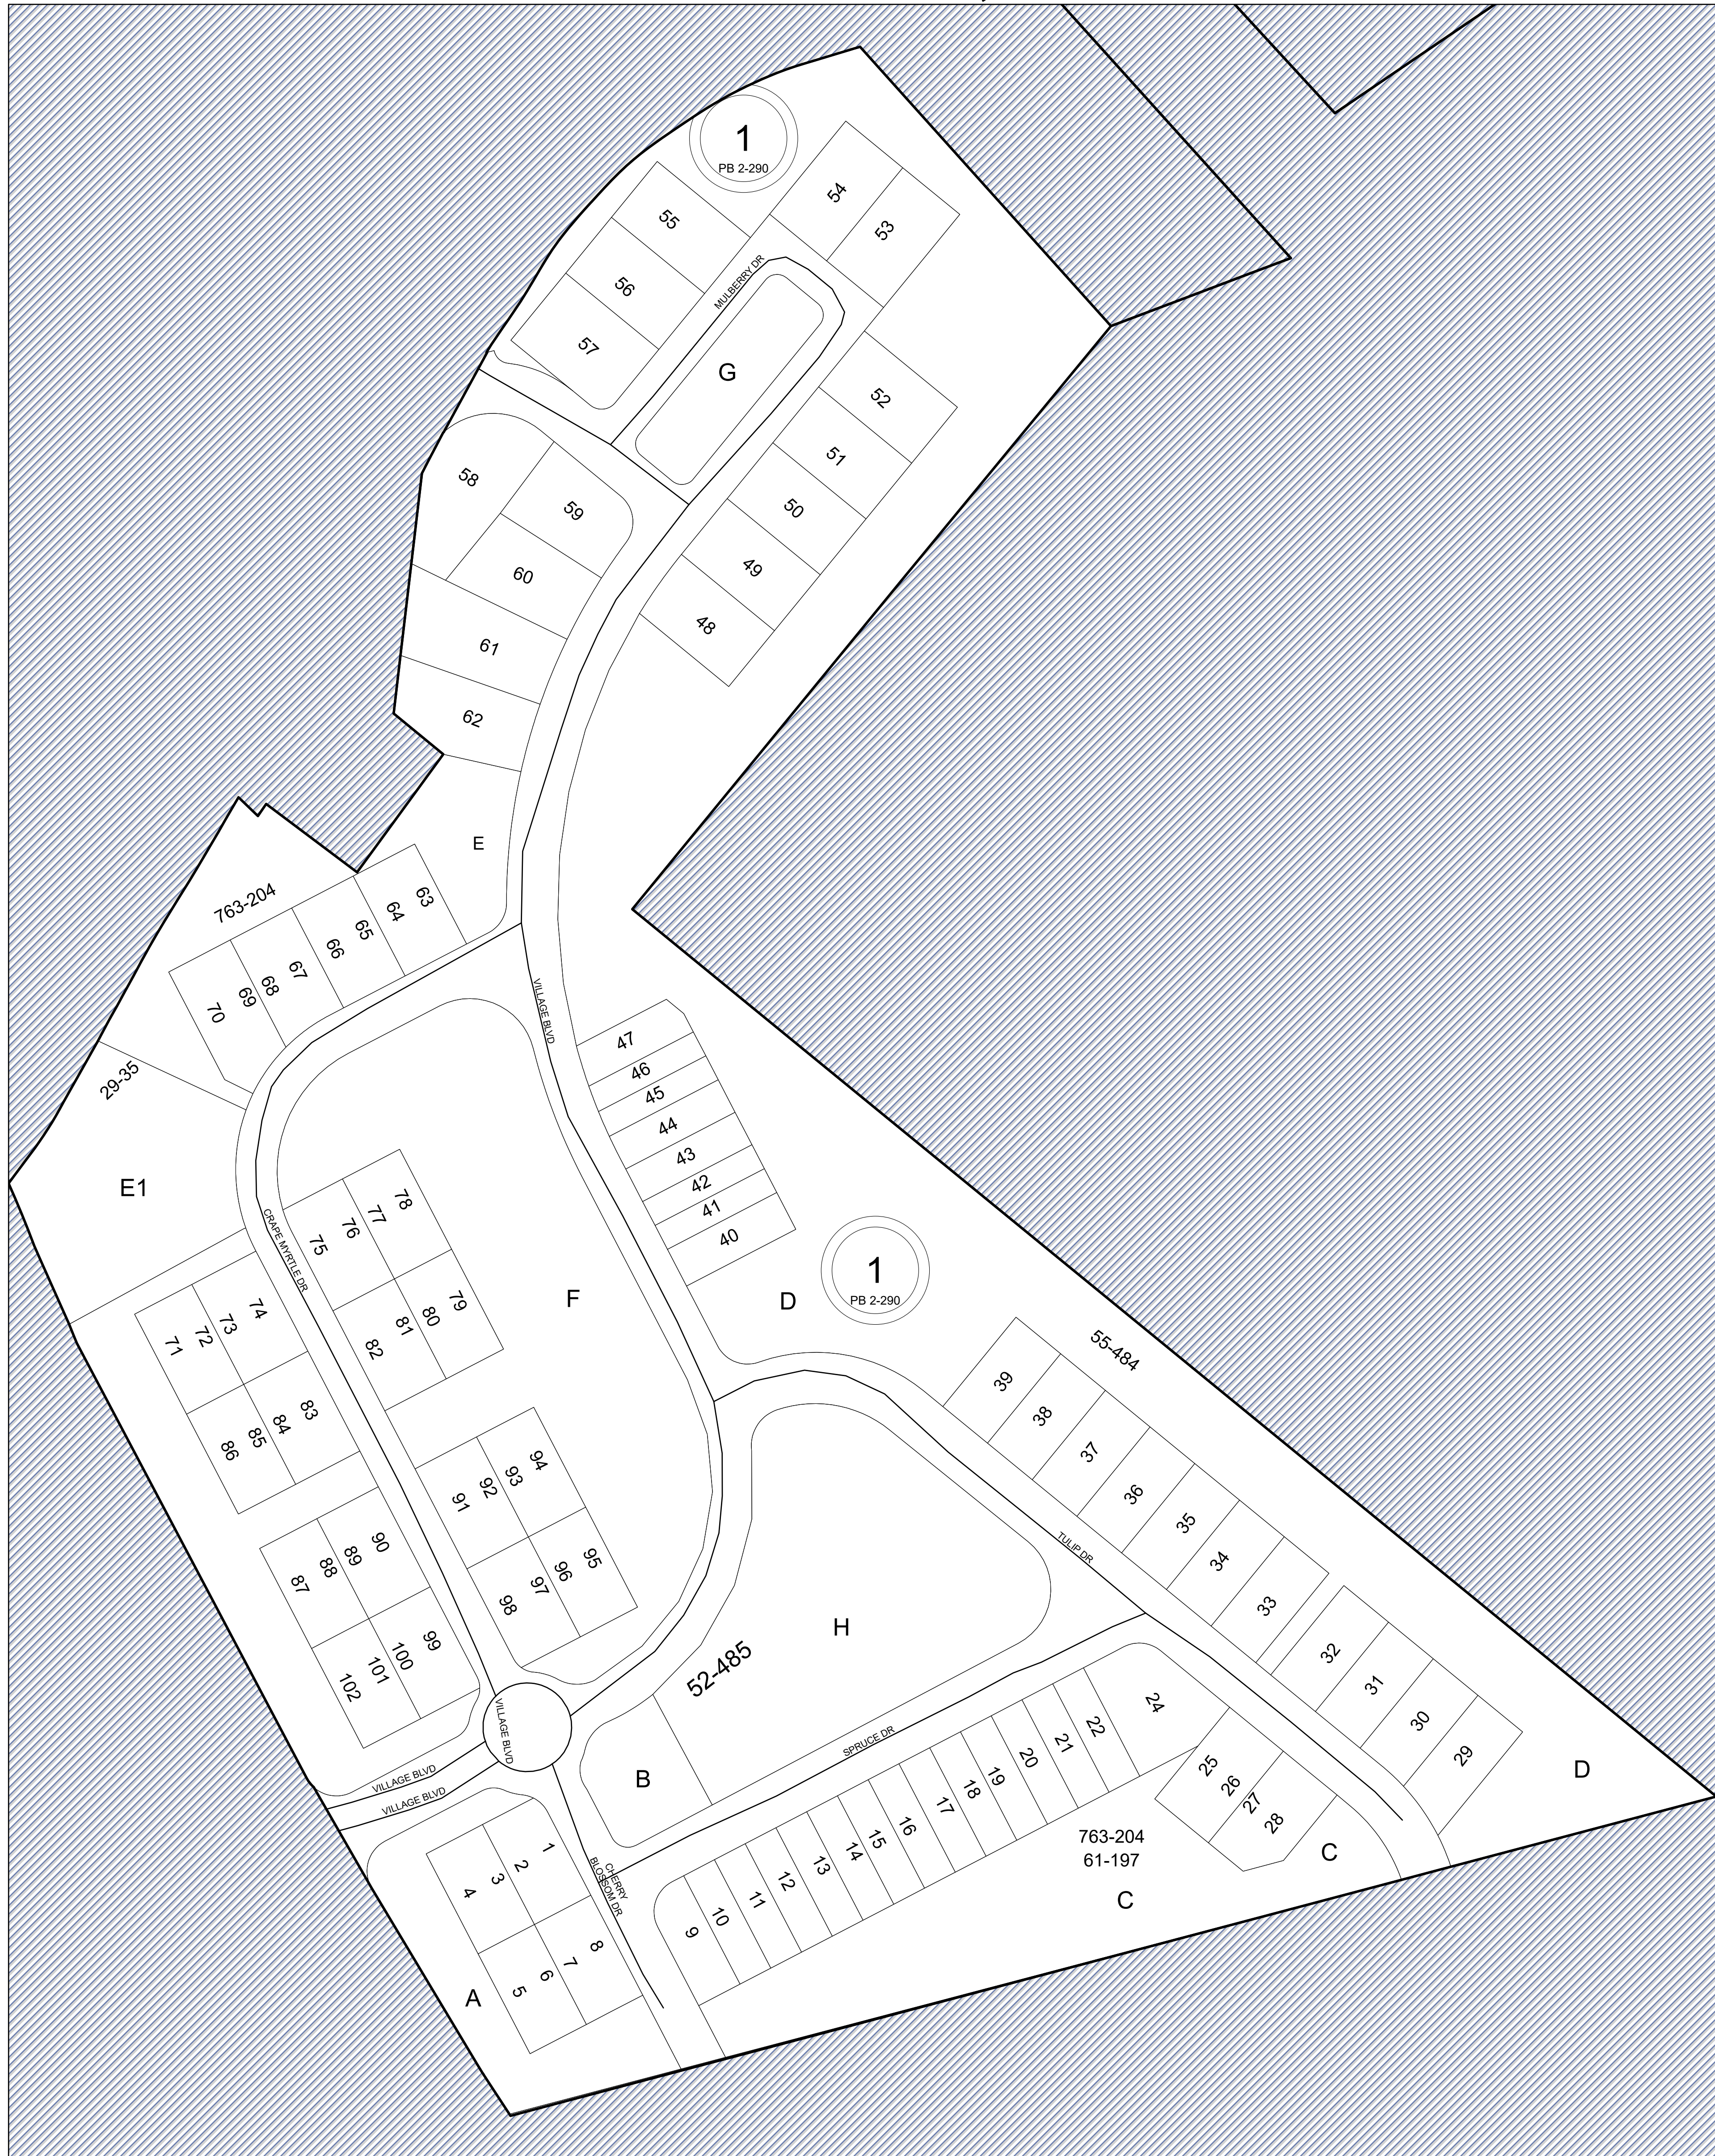

FLUVANNA COUNTY, VIRGINIA

SECTION 17A

1:1,070

Legend

- Roads
- Waterline
- Waterbodies
- County Boundaries
- Parcels
- Tax Sheet Grid

REVISION NOTES

Printed by Hurt & Proffitt, Inc. on: 4/3/2024
Data updated as of: 12/31/2023