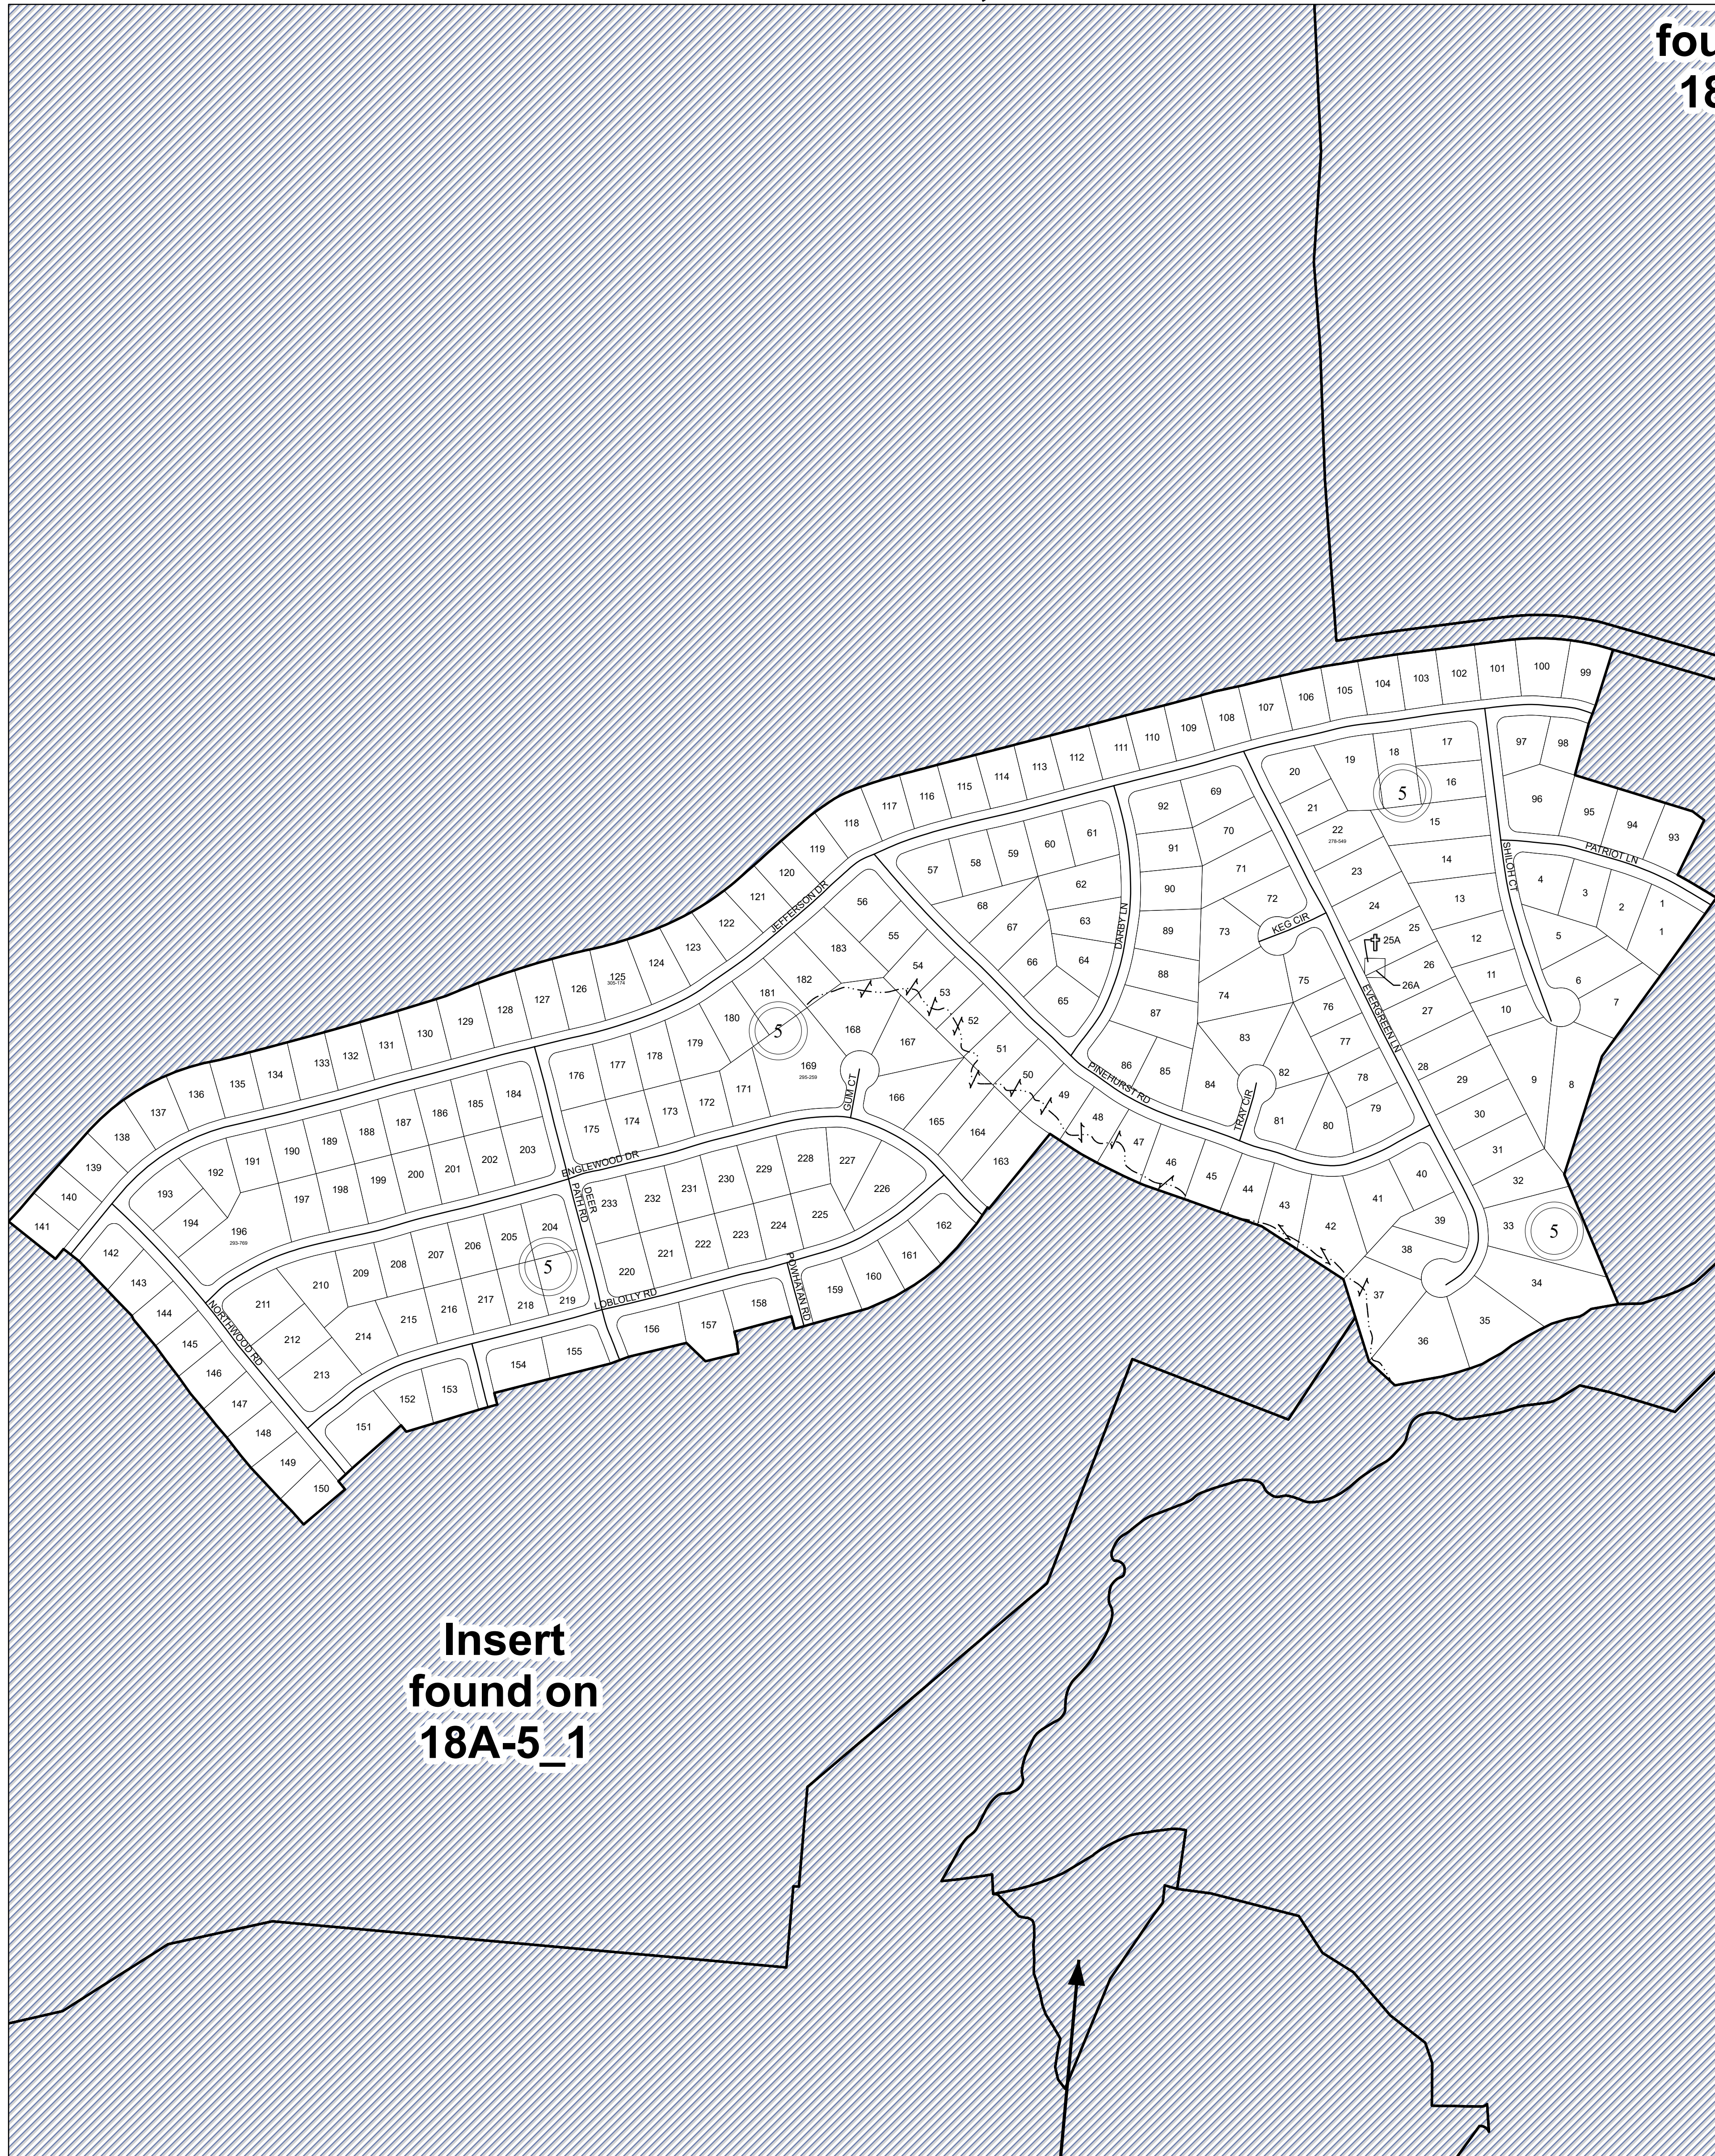

MATCHING SHEET

FLUVANNA COUNTY, VIRGINIA

four
18

Insert
found on
18A-5_1

SECTION 18A-5_2

1:2,655

MAP LOCATION

Legend