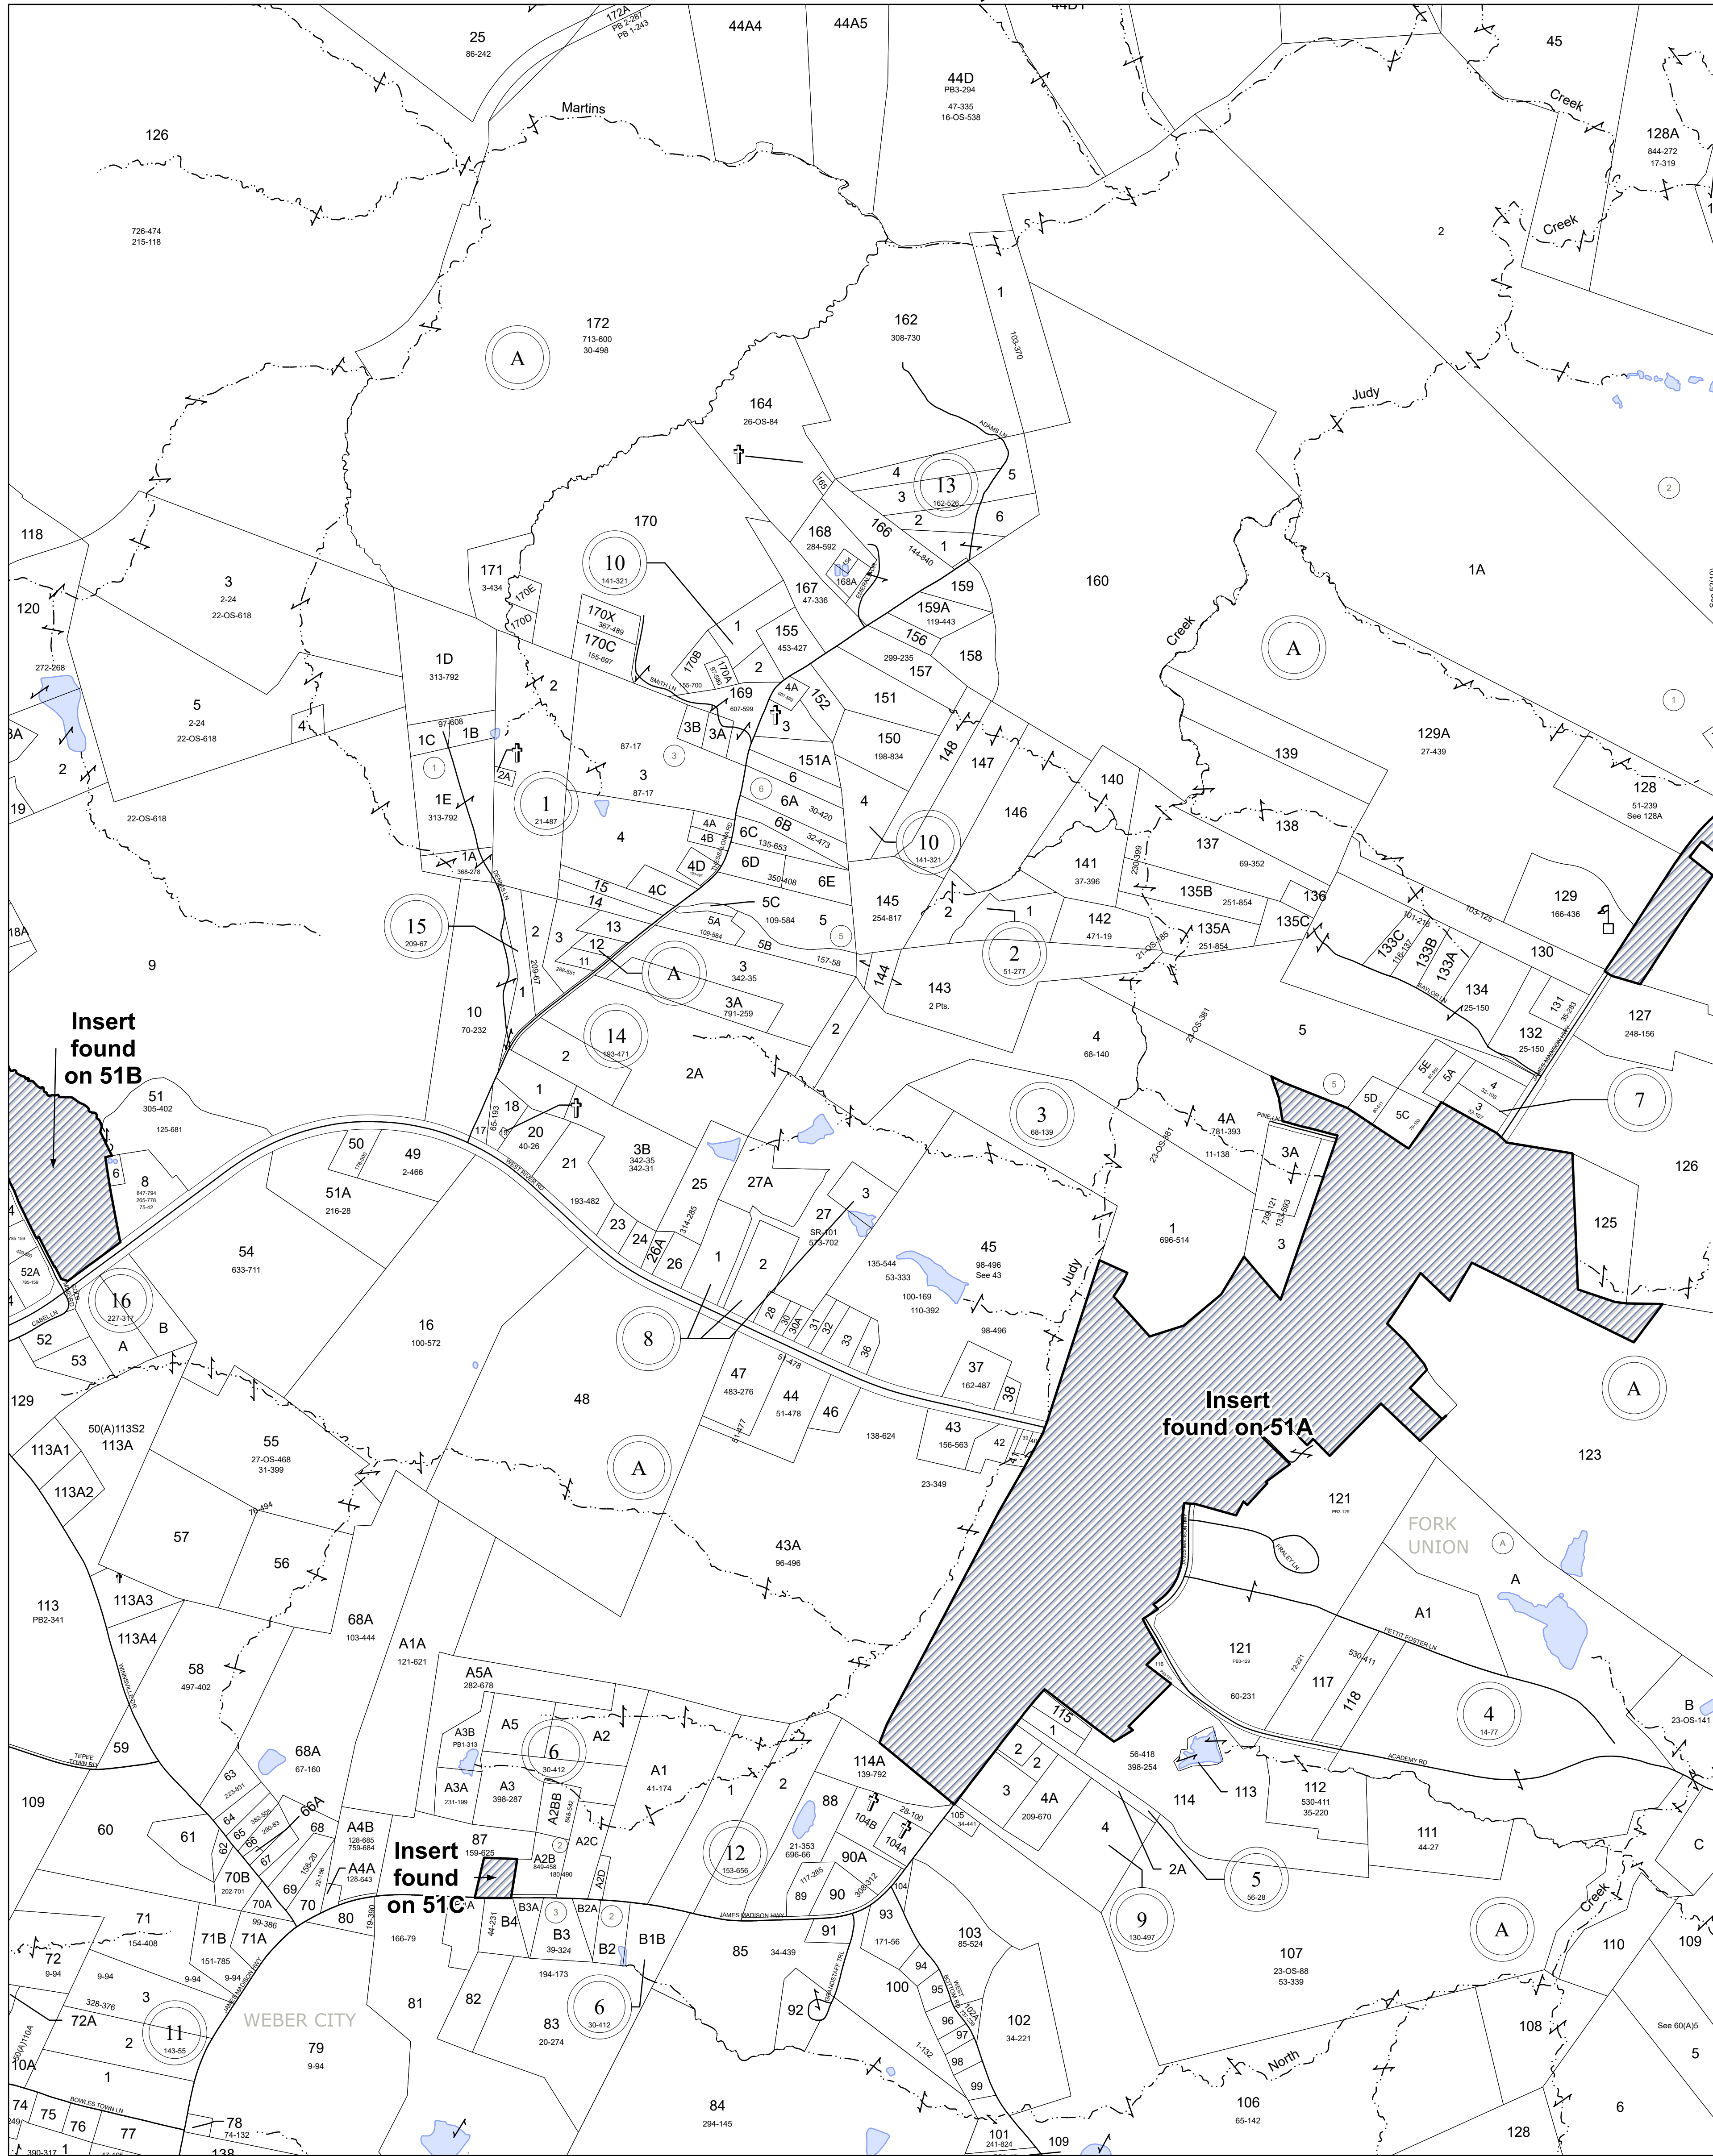

FLUVANNA COUNTY, VIRGINIA

SECTION 51

Legend

- Roads
- Waterline
- Waterbodies
- County Boundaries
- Parcels
- Tax Sheet Grid

1:7,200

REVISION NOTES

Printed Hurt & Proffitt, Inc. on: 4/3/2024
Data updated as of: 12/31/2023

MATCHING SHEET

40	41	42
50		52
58	59	60