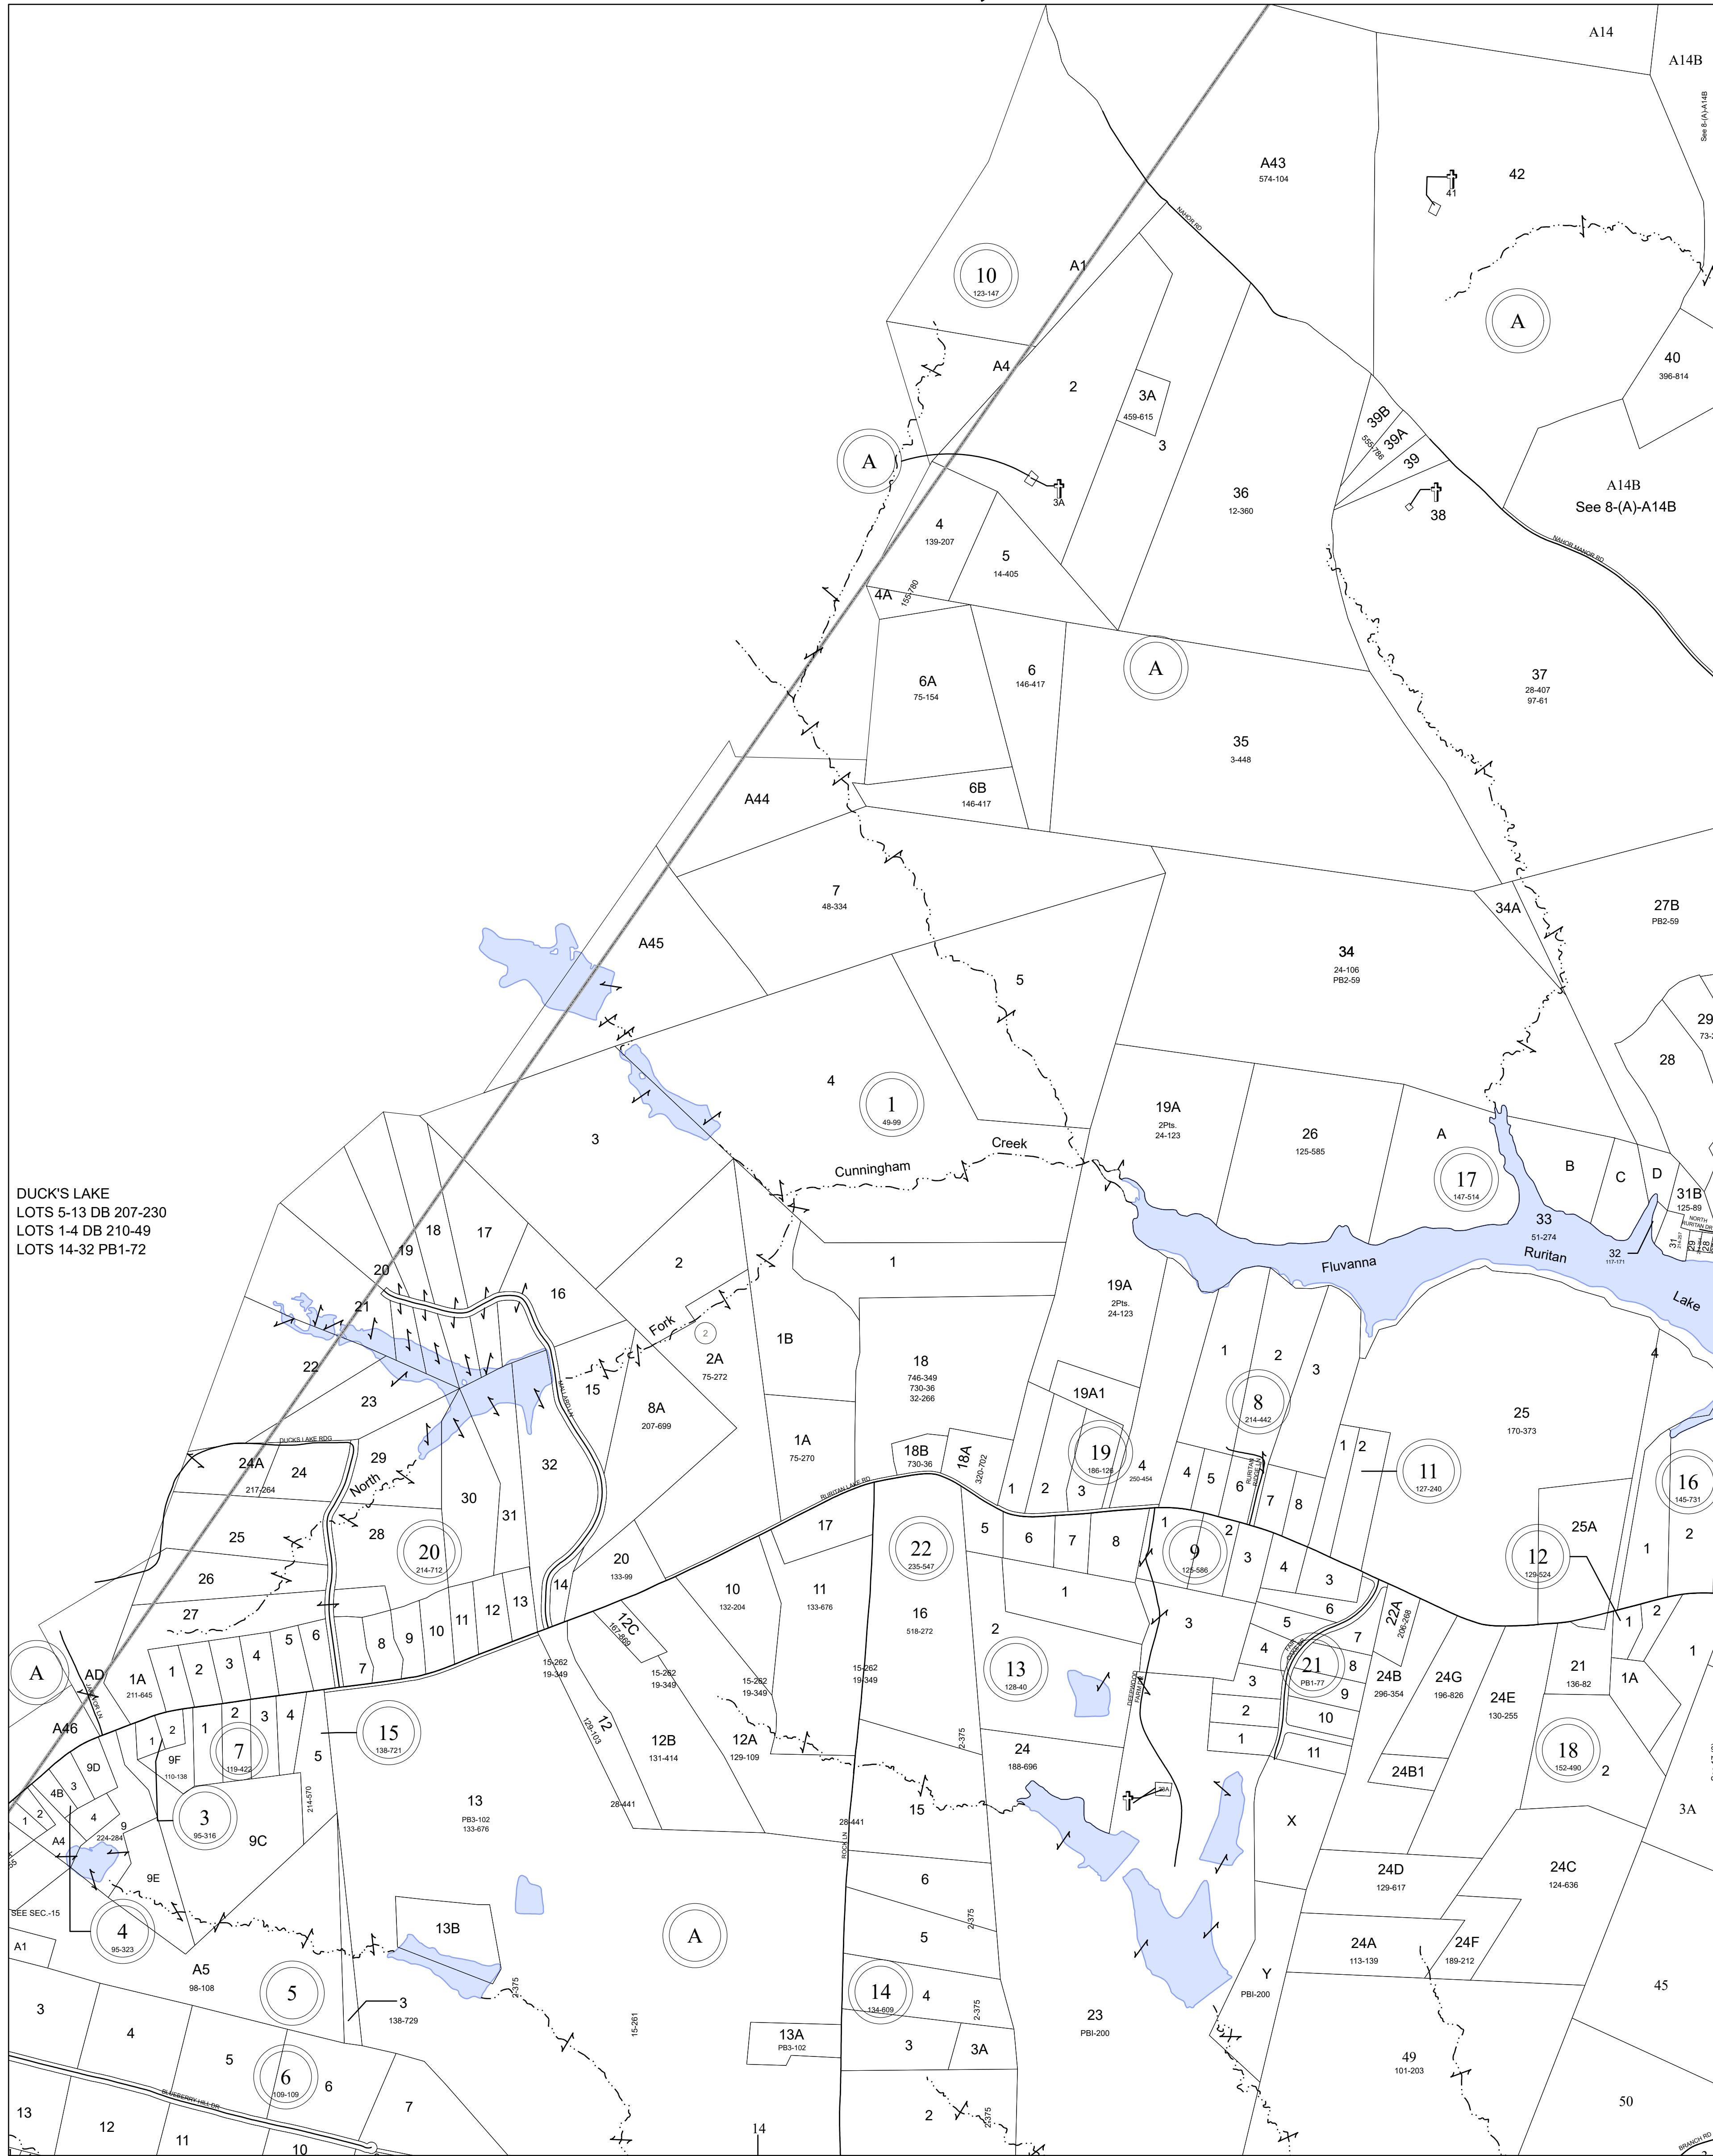

FLUVANNA COUNTY, VIRGINIA

DUCK'S LAKE
LOTS 5-13 DB 207-230
LOTS 1-4 DB 210-49
LOTS 14-32 PB1-72

SECTION 16

0 1,000 2,000
Feet

MAP LOCATION

Legend

- Roads
- Waterline
- Waterbodies
- County Boundaries
- Parcels
- Tax Sheet Grid

1:7,200

REVISION NOTES

Printed Hurt & Proffitt, Inc. on: 4/3/2024
Data updated as of: 12/31/2023

MATCHING SHEET