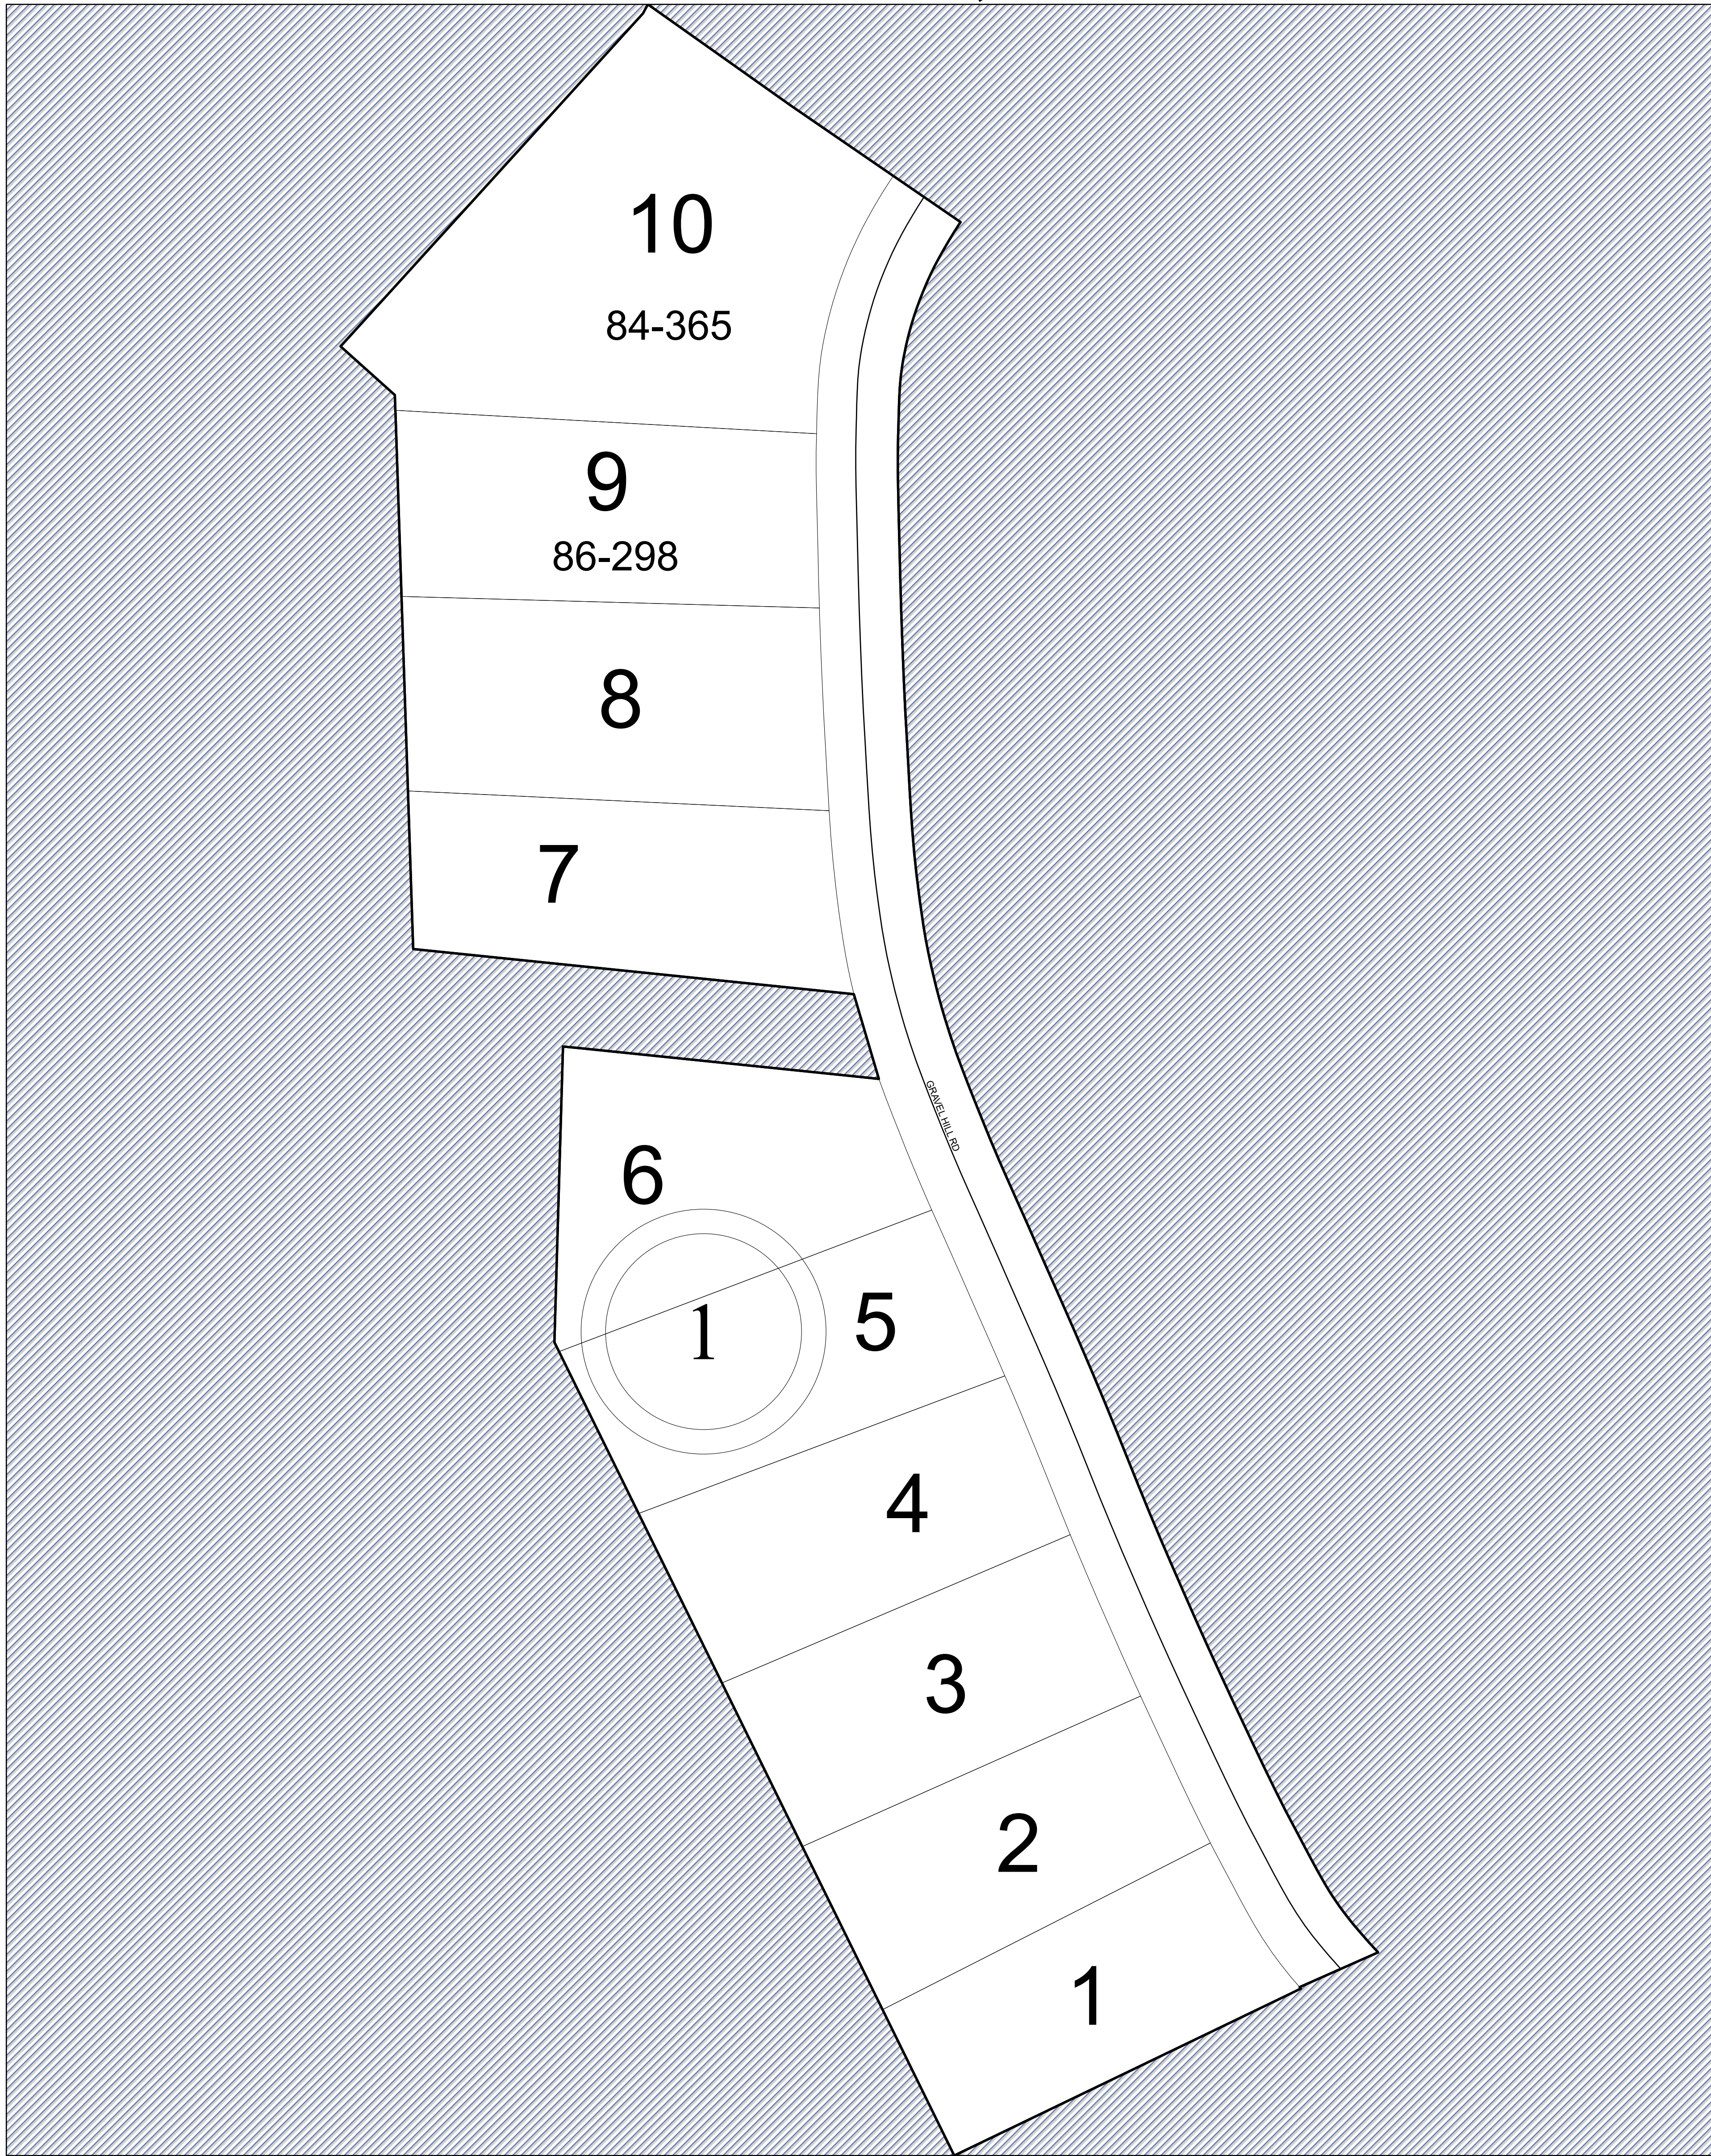

FLUVANNA COUNTY, VIRGINIA

SECTION 52A

Legend

- Roads
- Waterline
- Waterbodies
- County Boundaries
- Parcels
- Tax Sheet Grid

1:630

REVISION NOTES

Printed by Hurt & Proffitt, Inc. on: 4/3/2024
Data updated as of: 12/31/2023