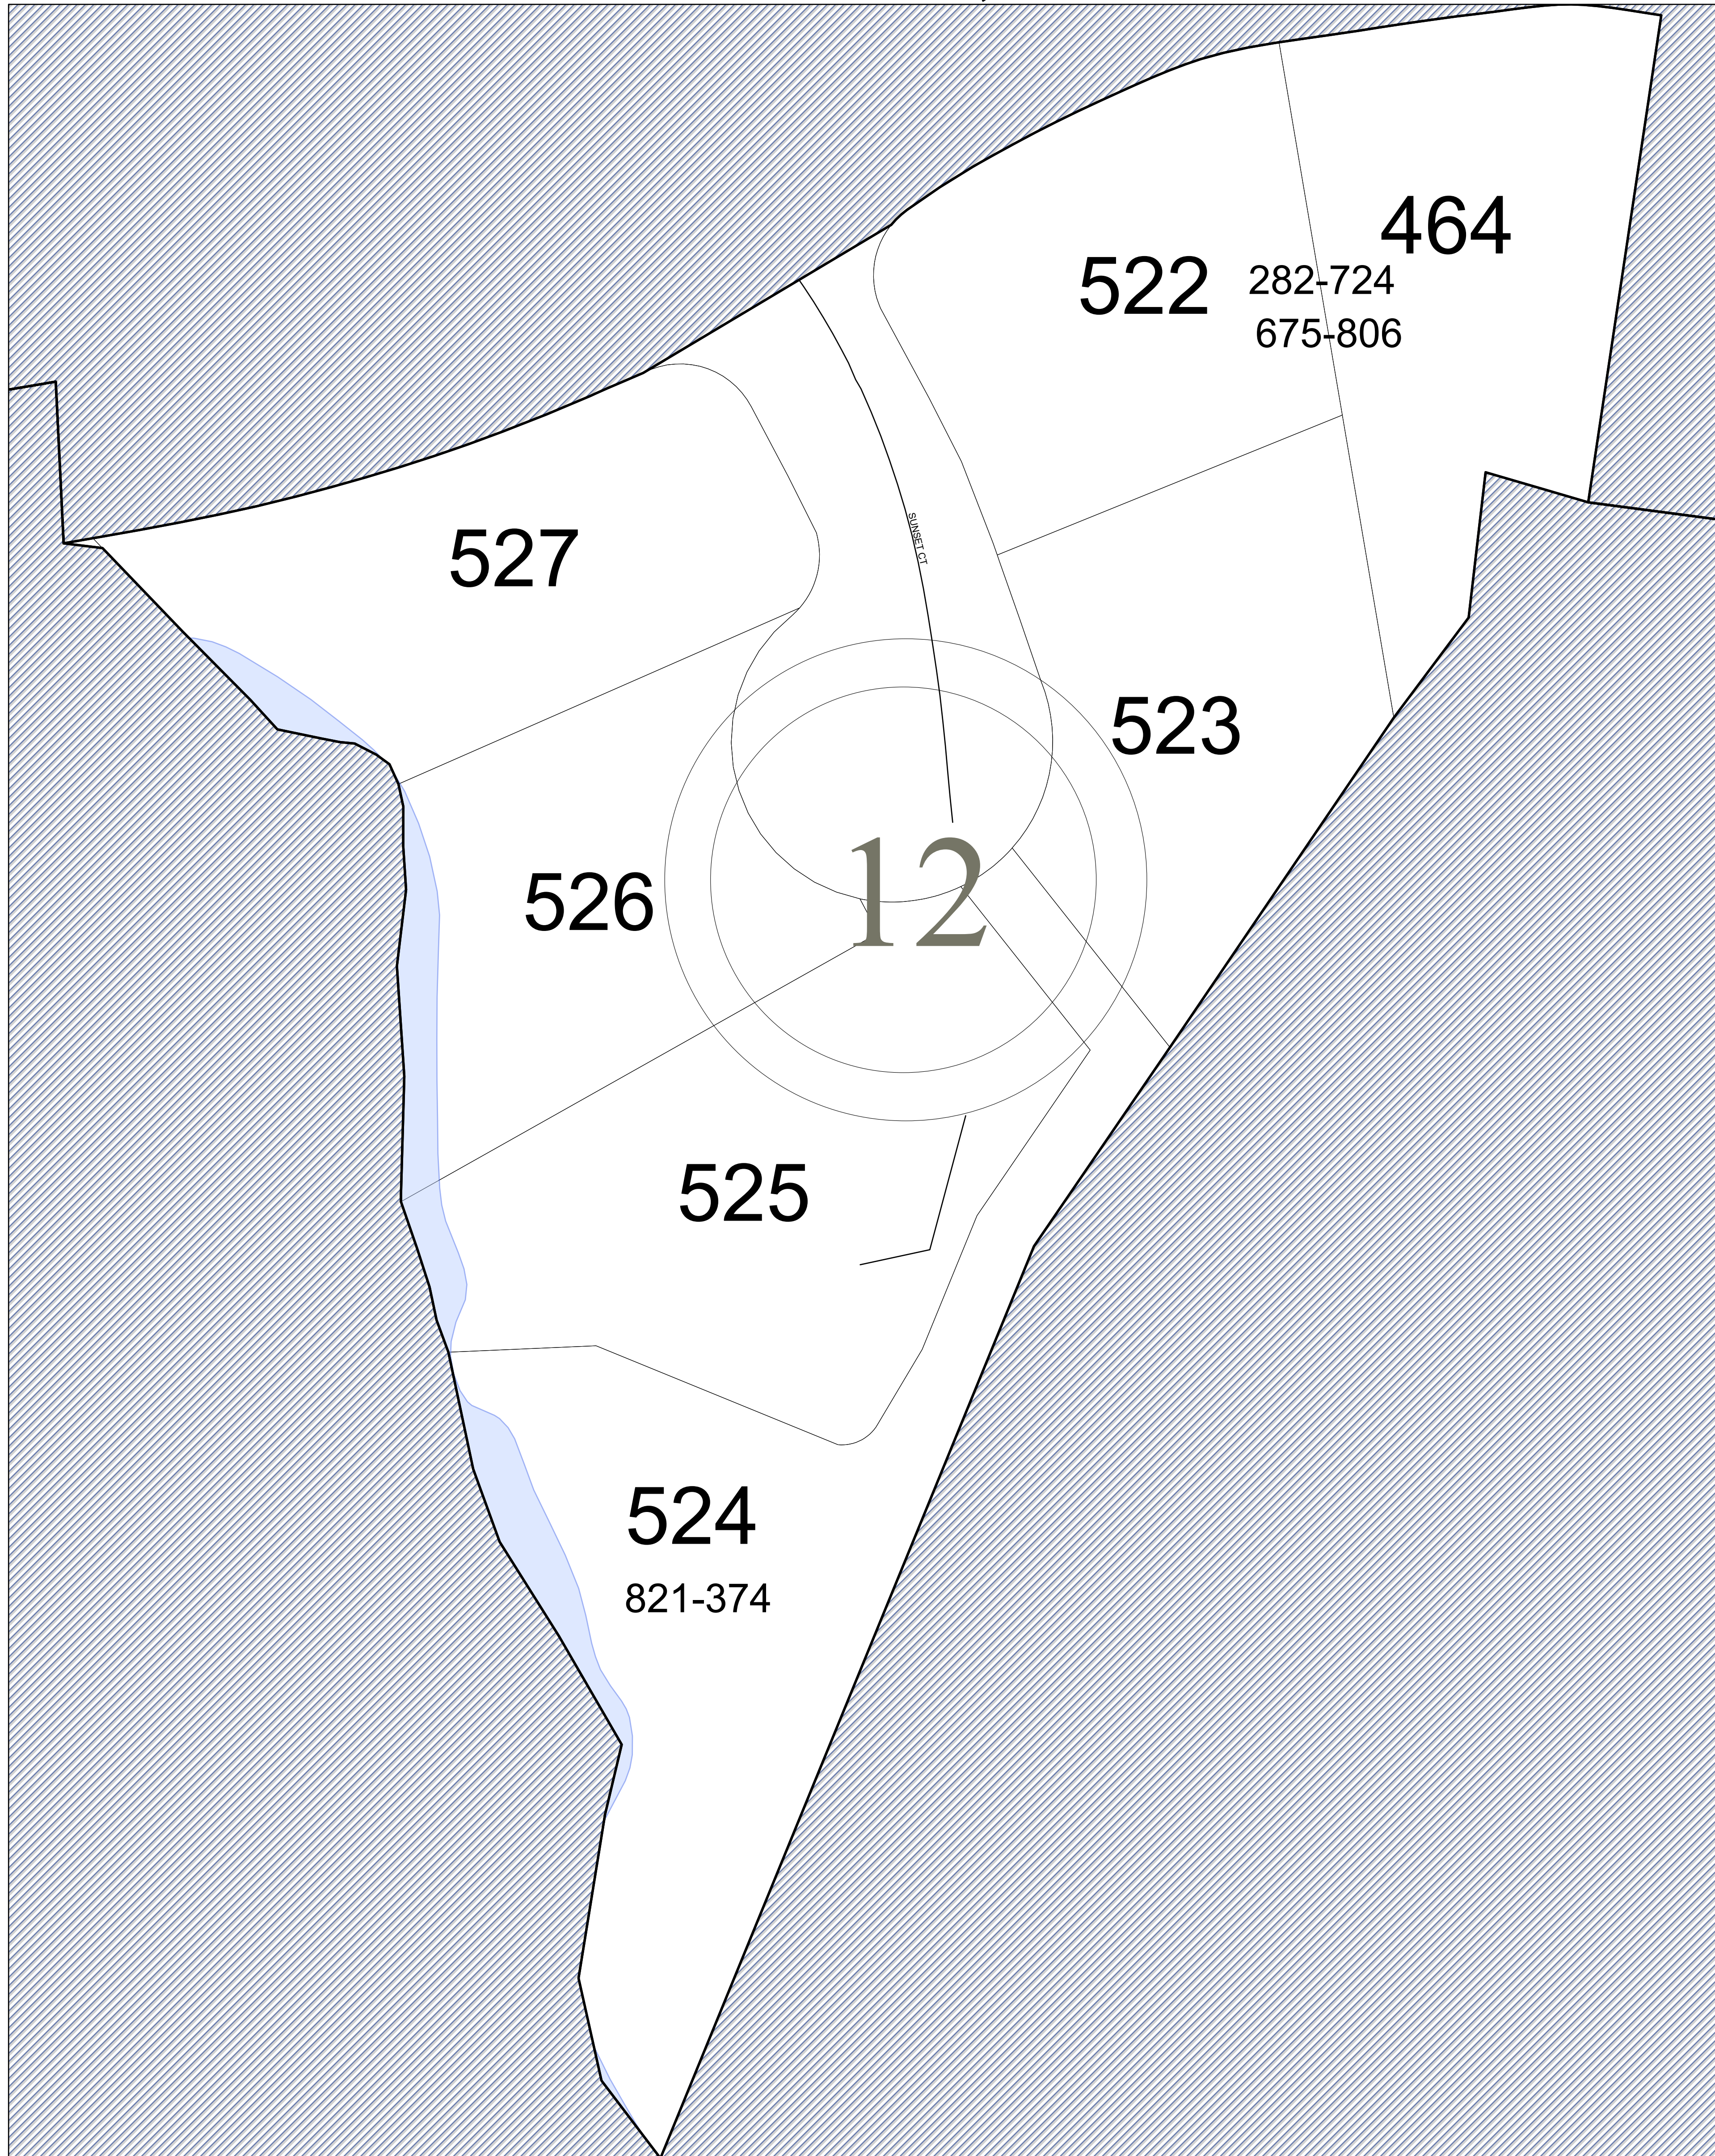

FLUVANNA COUNTY, VIRGINIA

SECTION 18A-12_3

Legend

- Roads
- Waterline
- Waterbodies
- County Boundaries
- Parcels
- Tax Sheet Grid

1:320

REVISION NOTES

Printed by Hurt & Proffitt, Inc. on: 4/3/2024
Data updated as of: 12/31/2023