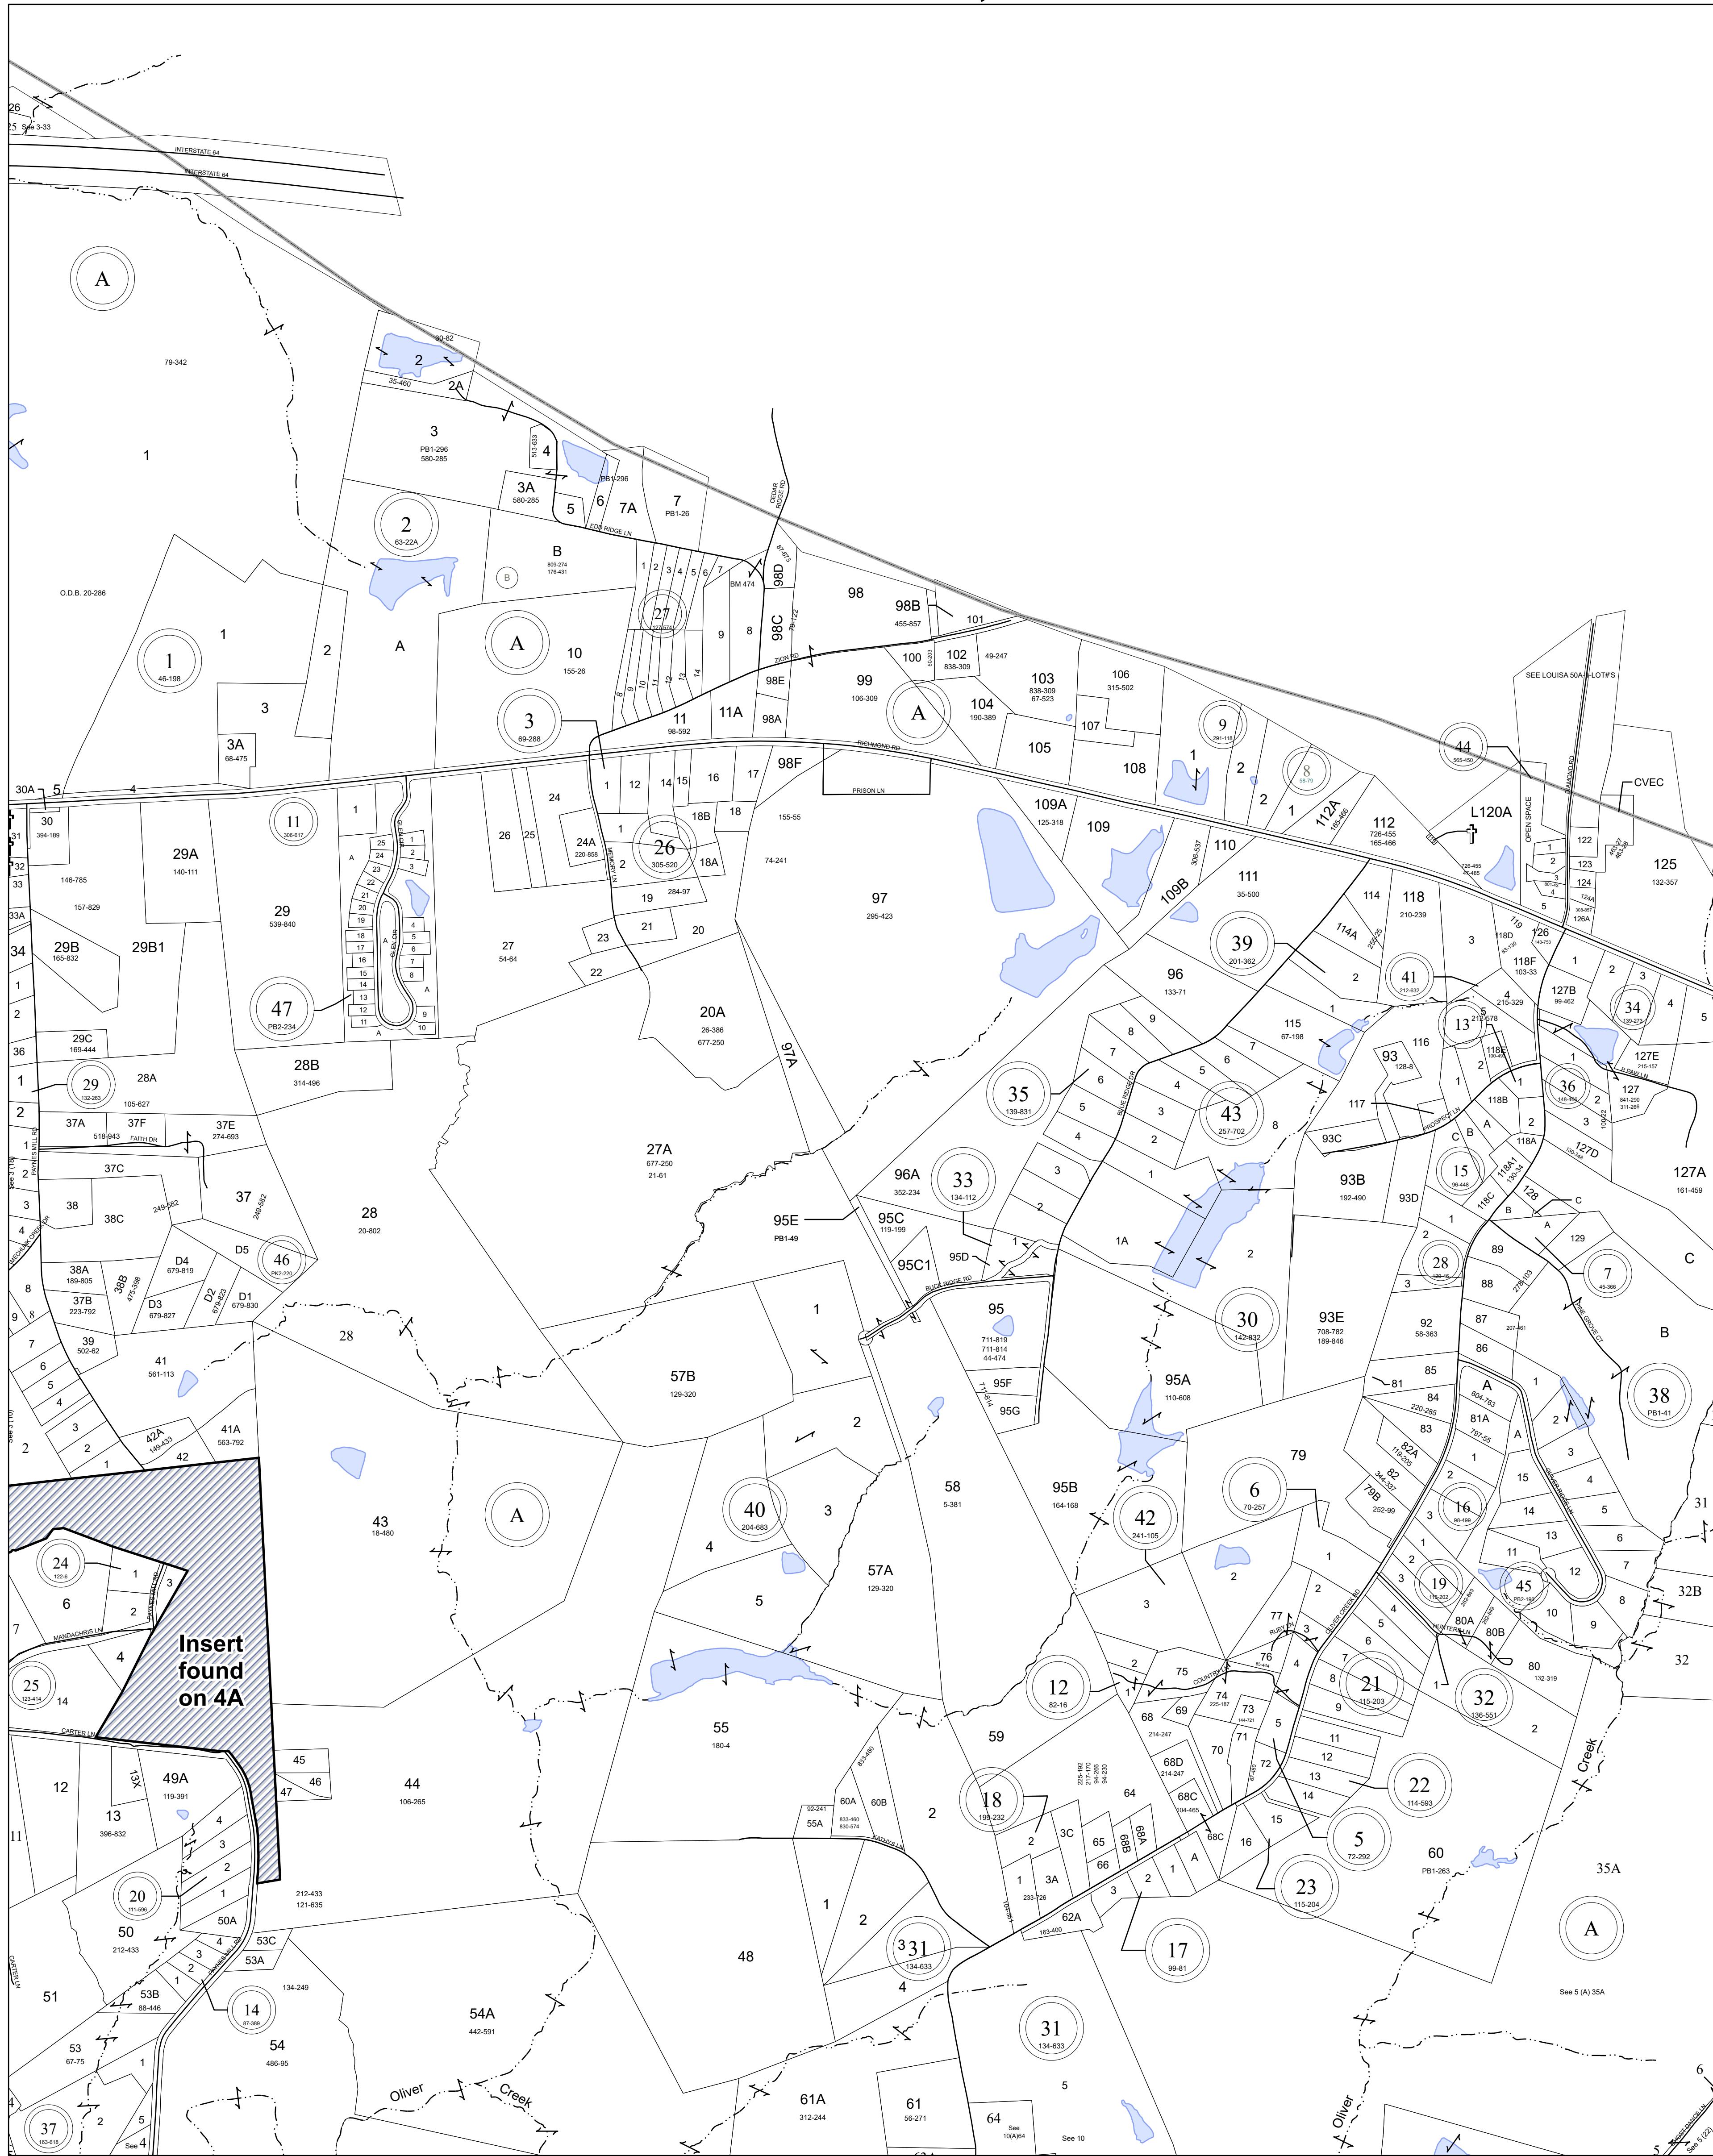

SECTION 4

1:7,200

MAP LOCATION

Legend

- Roads
- Waterline
- Waterbodies
- County Boundaries
- Parcels
- Tax Sheet Grid

MATCHING SHEET

REVISION NOTES

Printed Hurt & Proffitt, Inc. on: 4/3/2024
 Data updated as of: 12/31/2023