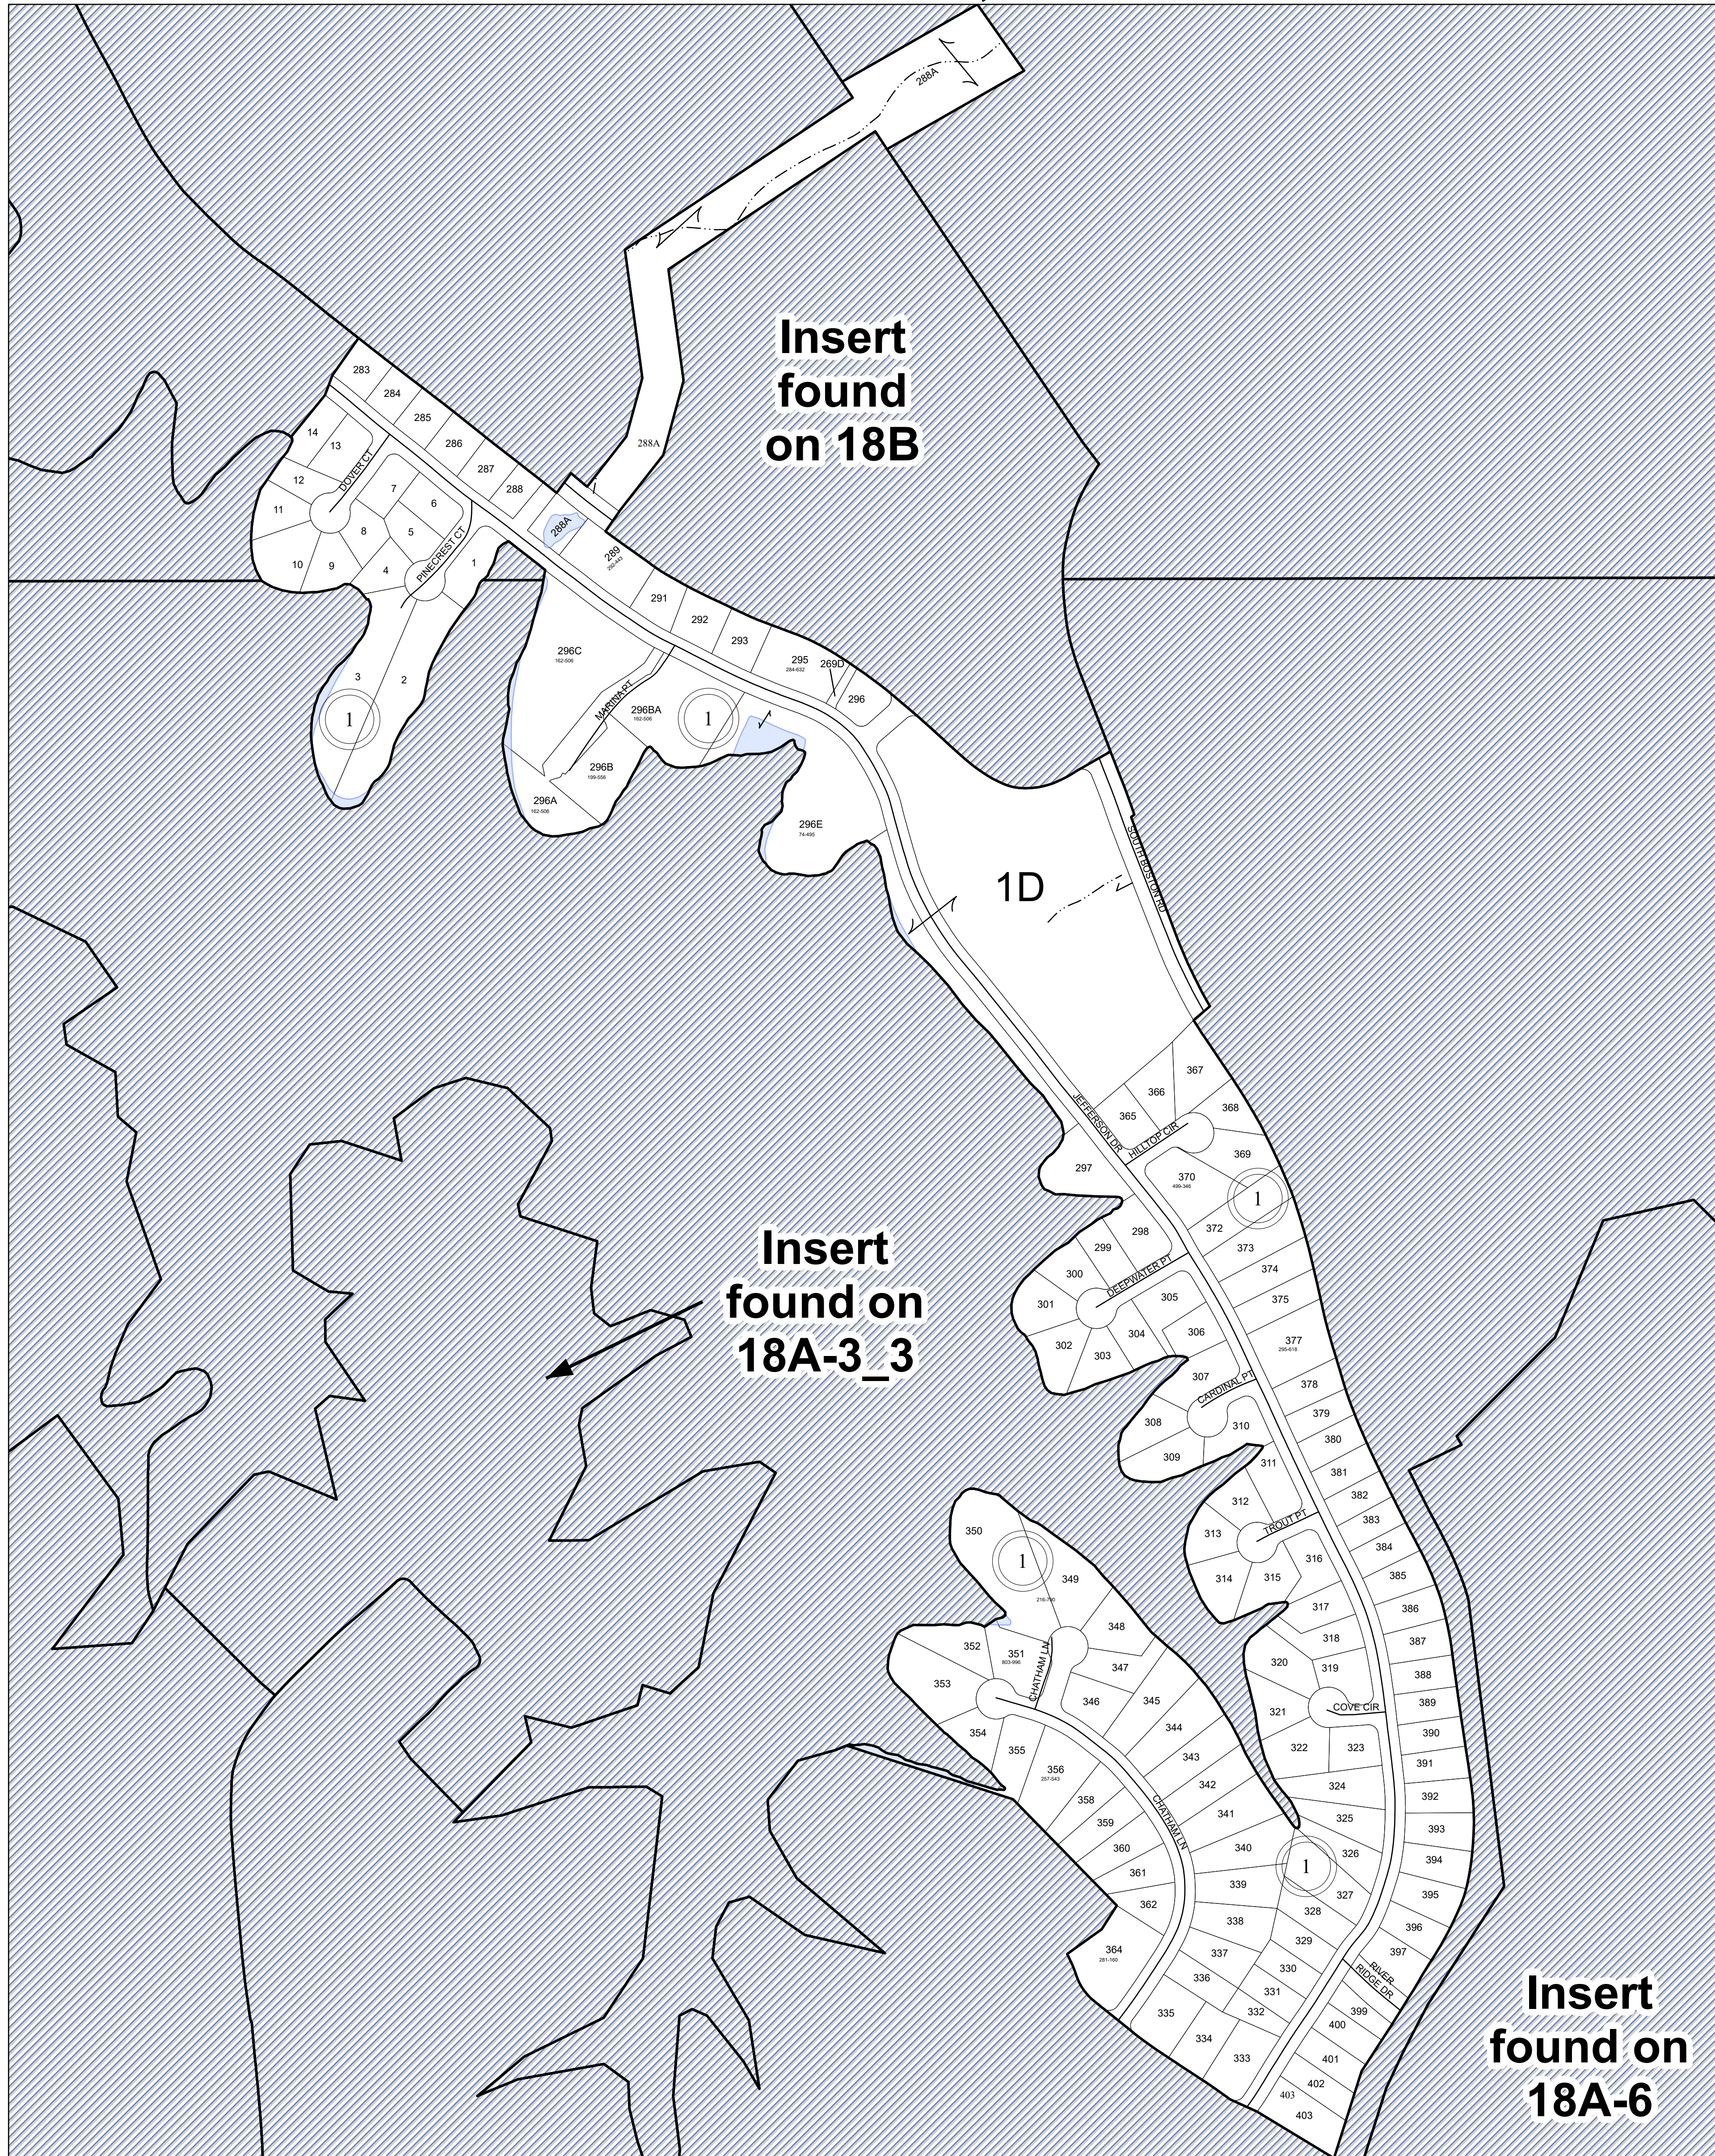

FLUVANNA COUNTY, VIRGINIA

SECTION 18A-1_2

Legend

- Roads
- Waterline
- Waterbodies
- County Boundaries
- Parcels
- Tax Sheet Grid

1:2,546

REVISION NOTES

Printed by Hurt & Proffitt, Inc. on: 4/3/2024
Data updated as of: 12/31/2023