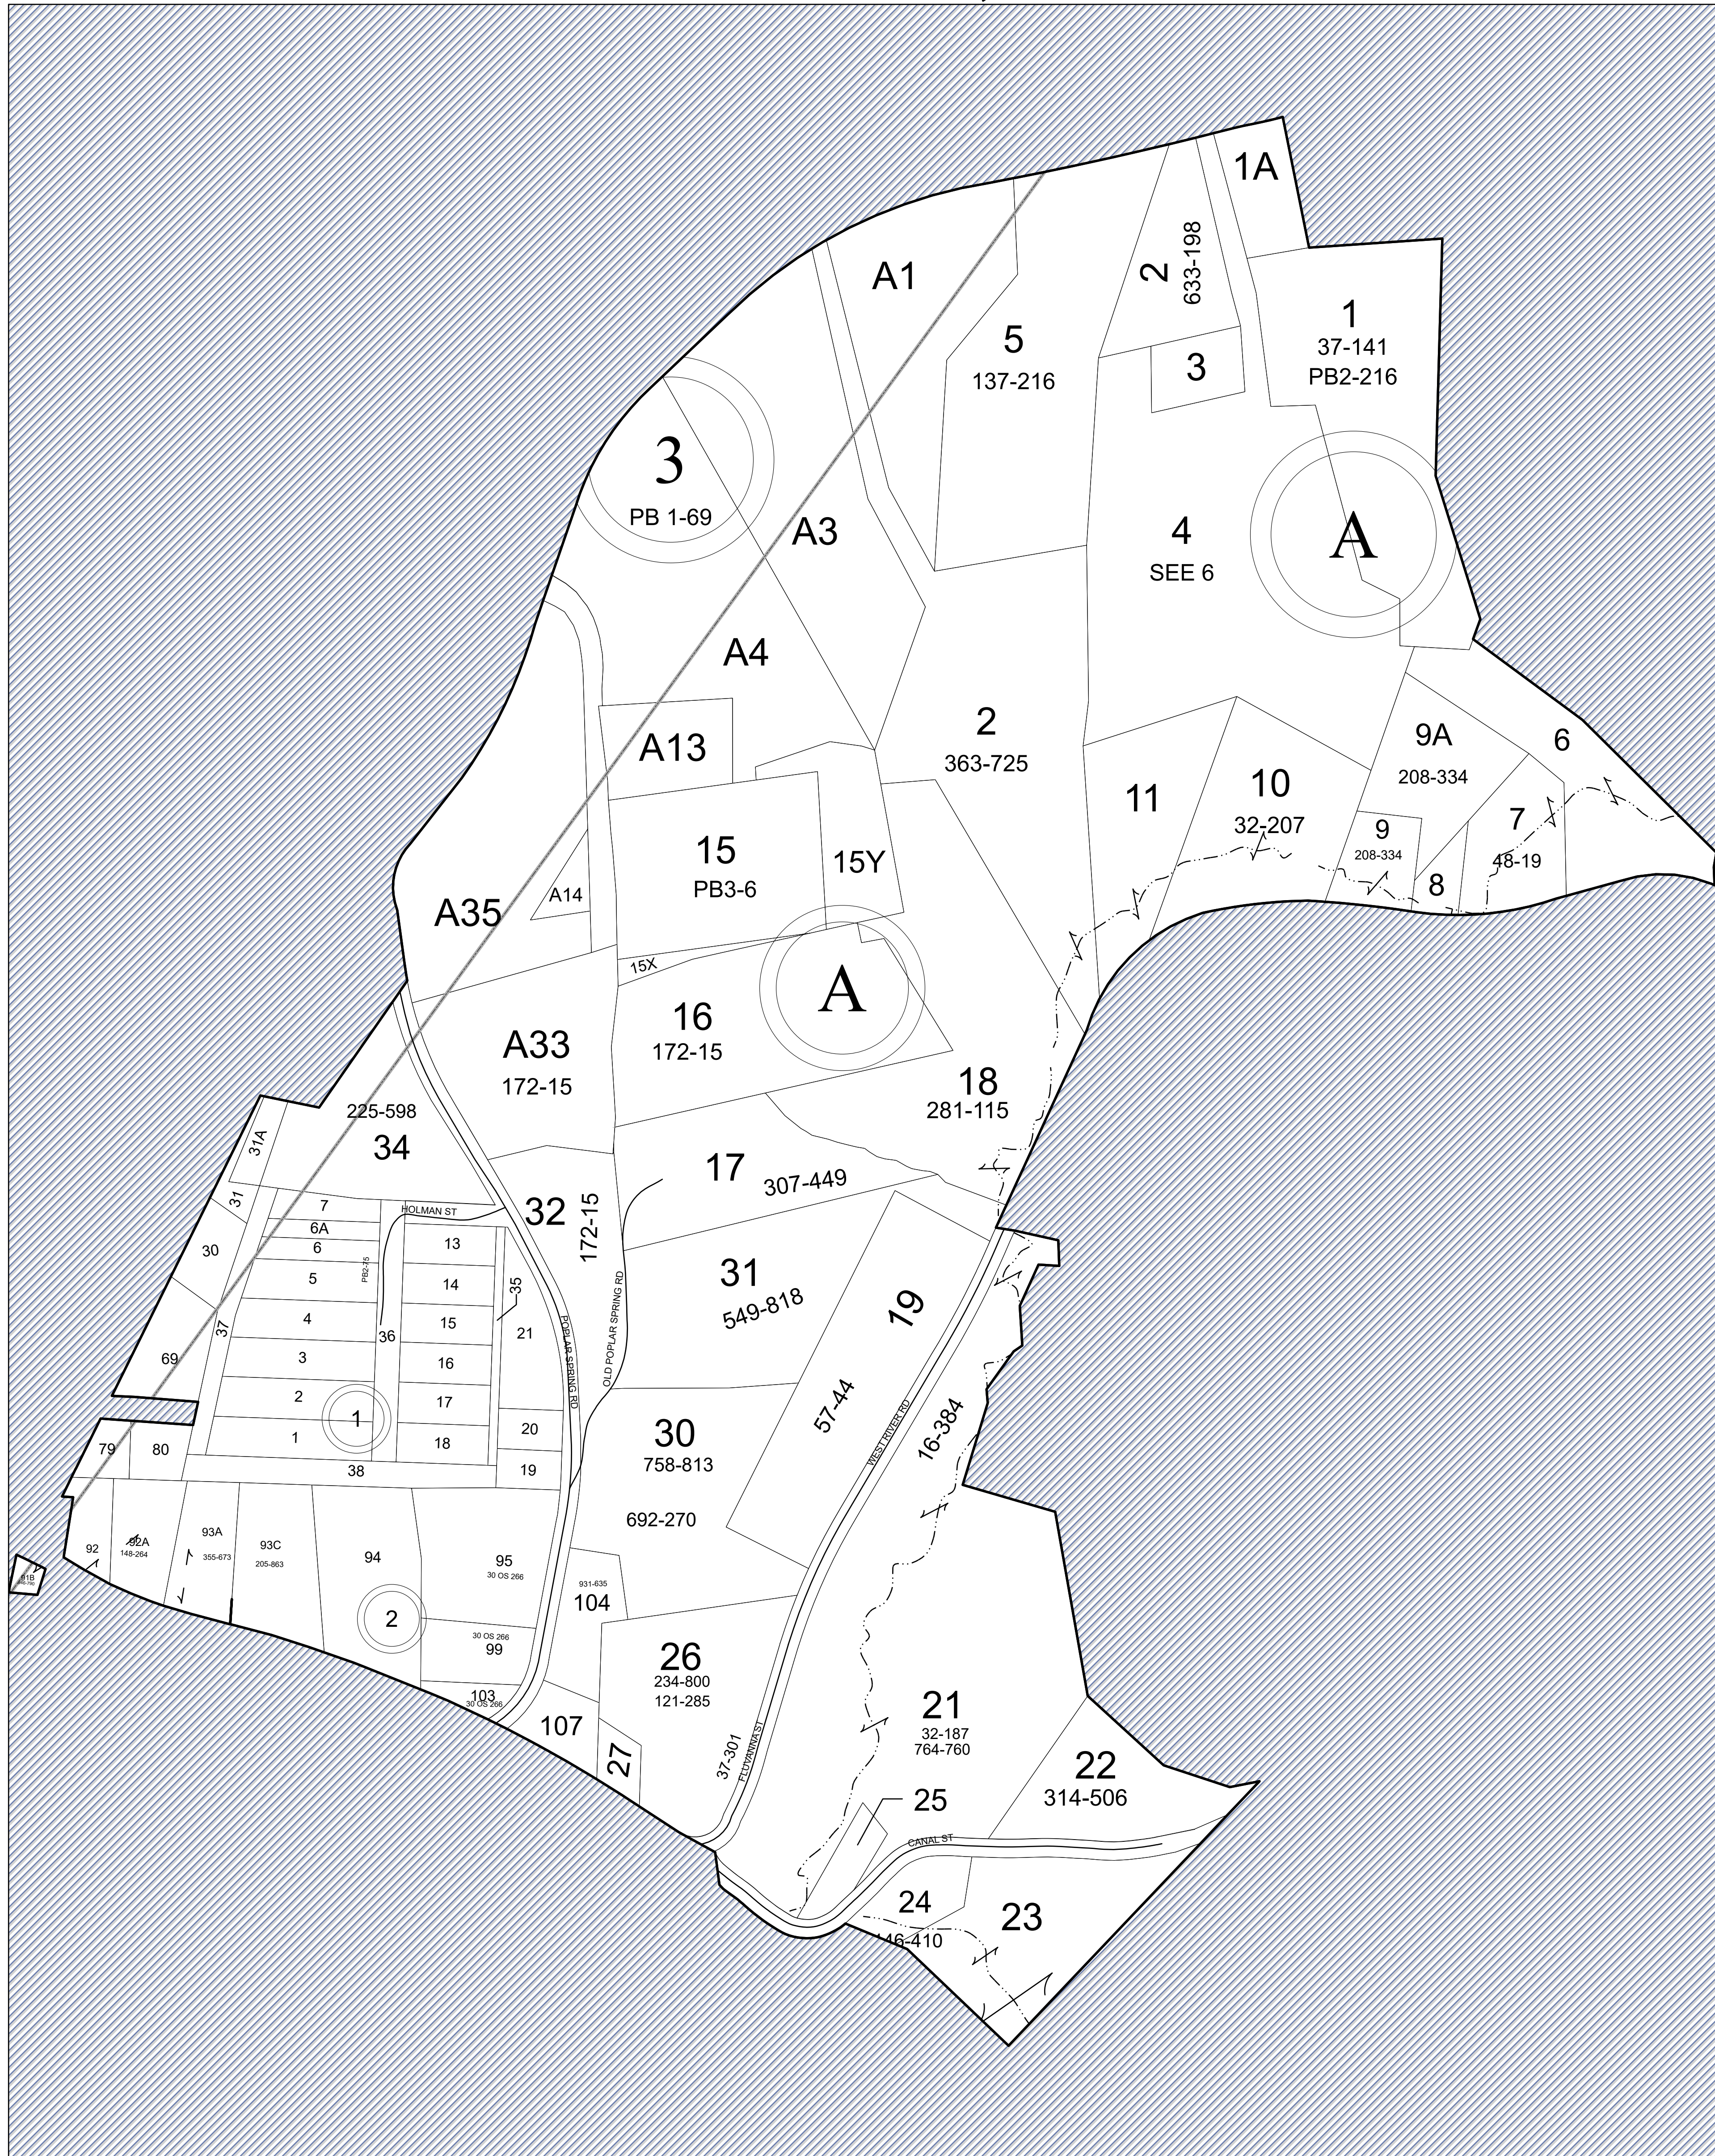

FLUVANNA COUNTY, VIRGINIA

SECTION 36A

1:1,682

MAP LOCATION

Legend

- Roads
- Waterline
- Waterbodies
- County Boundaries
- Parcels
- Tax Sheet Grid

MATCHING SHEET

REVISION NOTES

Printed by Hurt & Proffitt, Inc. on: 4/3/2024
Data updated as of: 12/31/2023