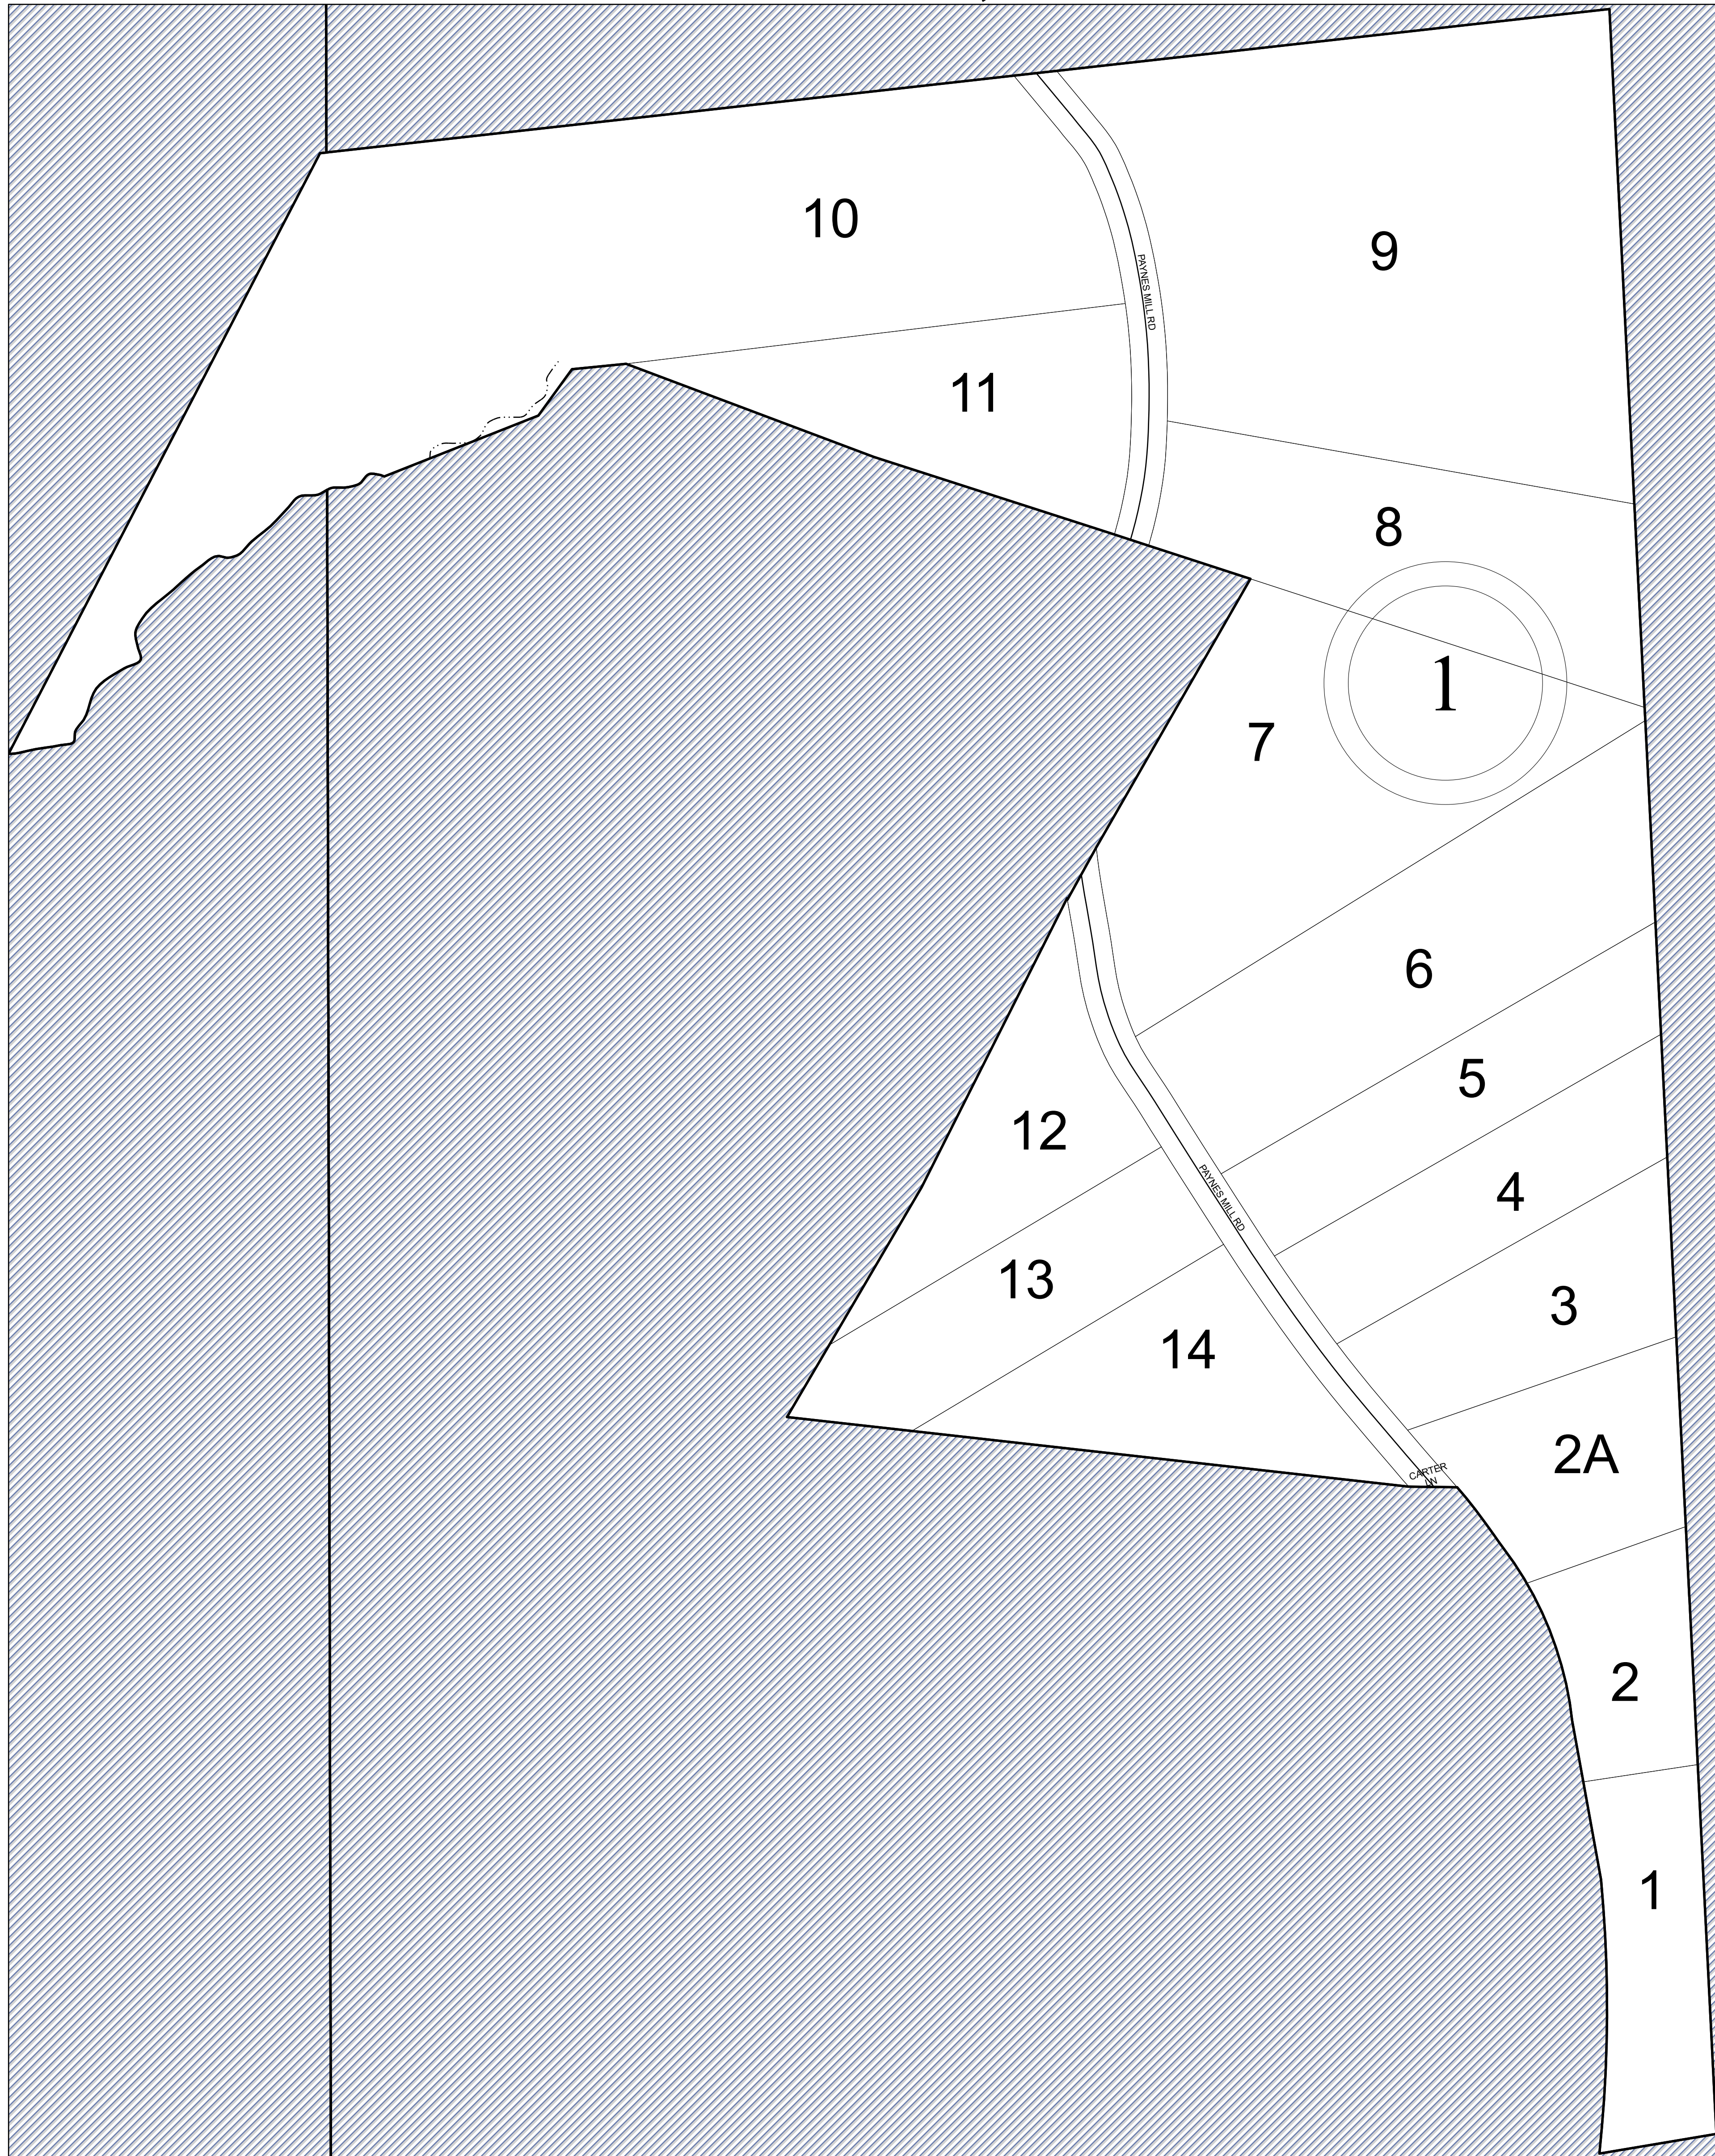

FLUVANNA COUNTY, VIRGINIA

SECTION 4A

1:1,431

Legend

- Roads
- --- Waterline
- Waterbodies
- ▭ County Boundaries
- ▭ Parcels
- ▭ Tax Sheet Grid

REVISION NOTES

Printed by Hurt & Proffitt, Inc. on: 4/3/2024
Data updated as of: 12/31/2023