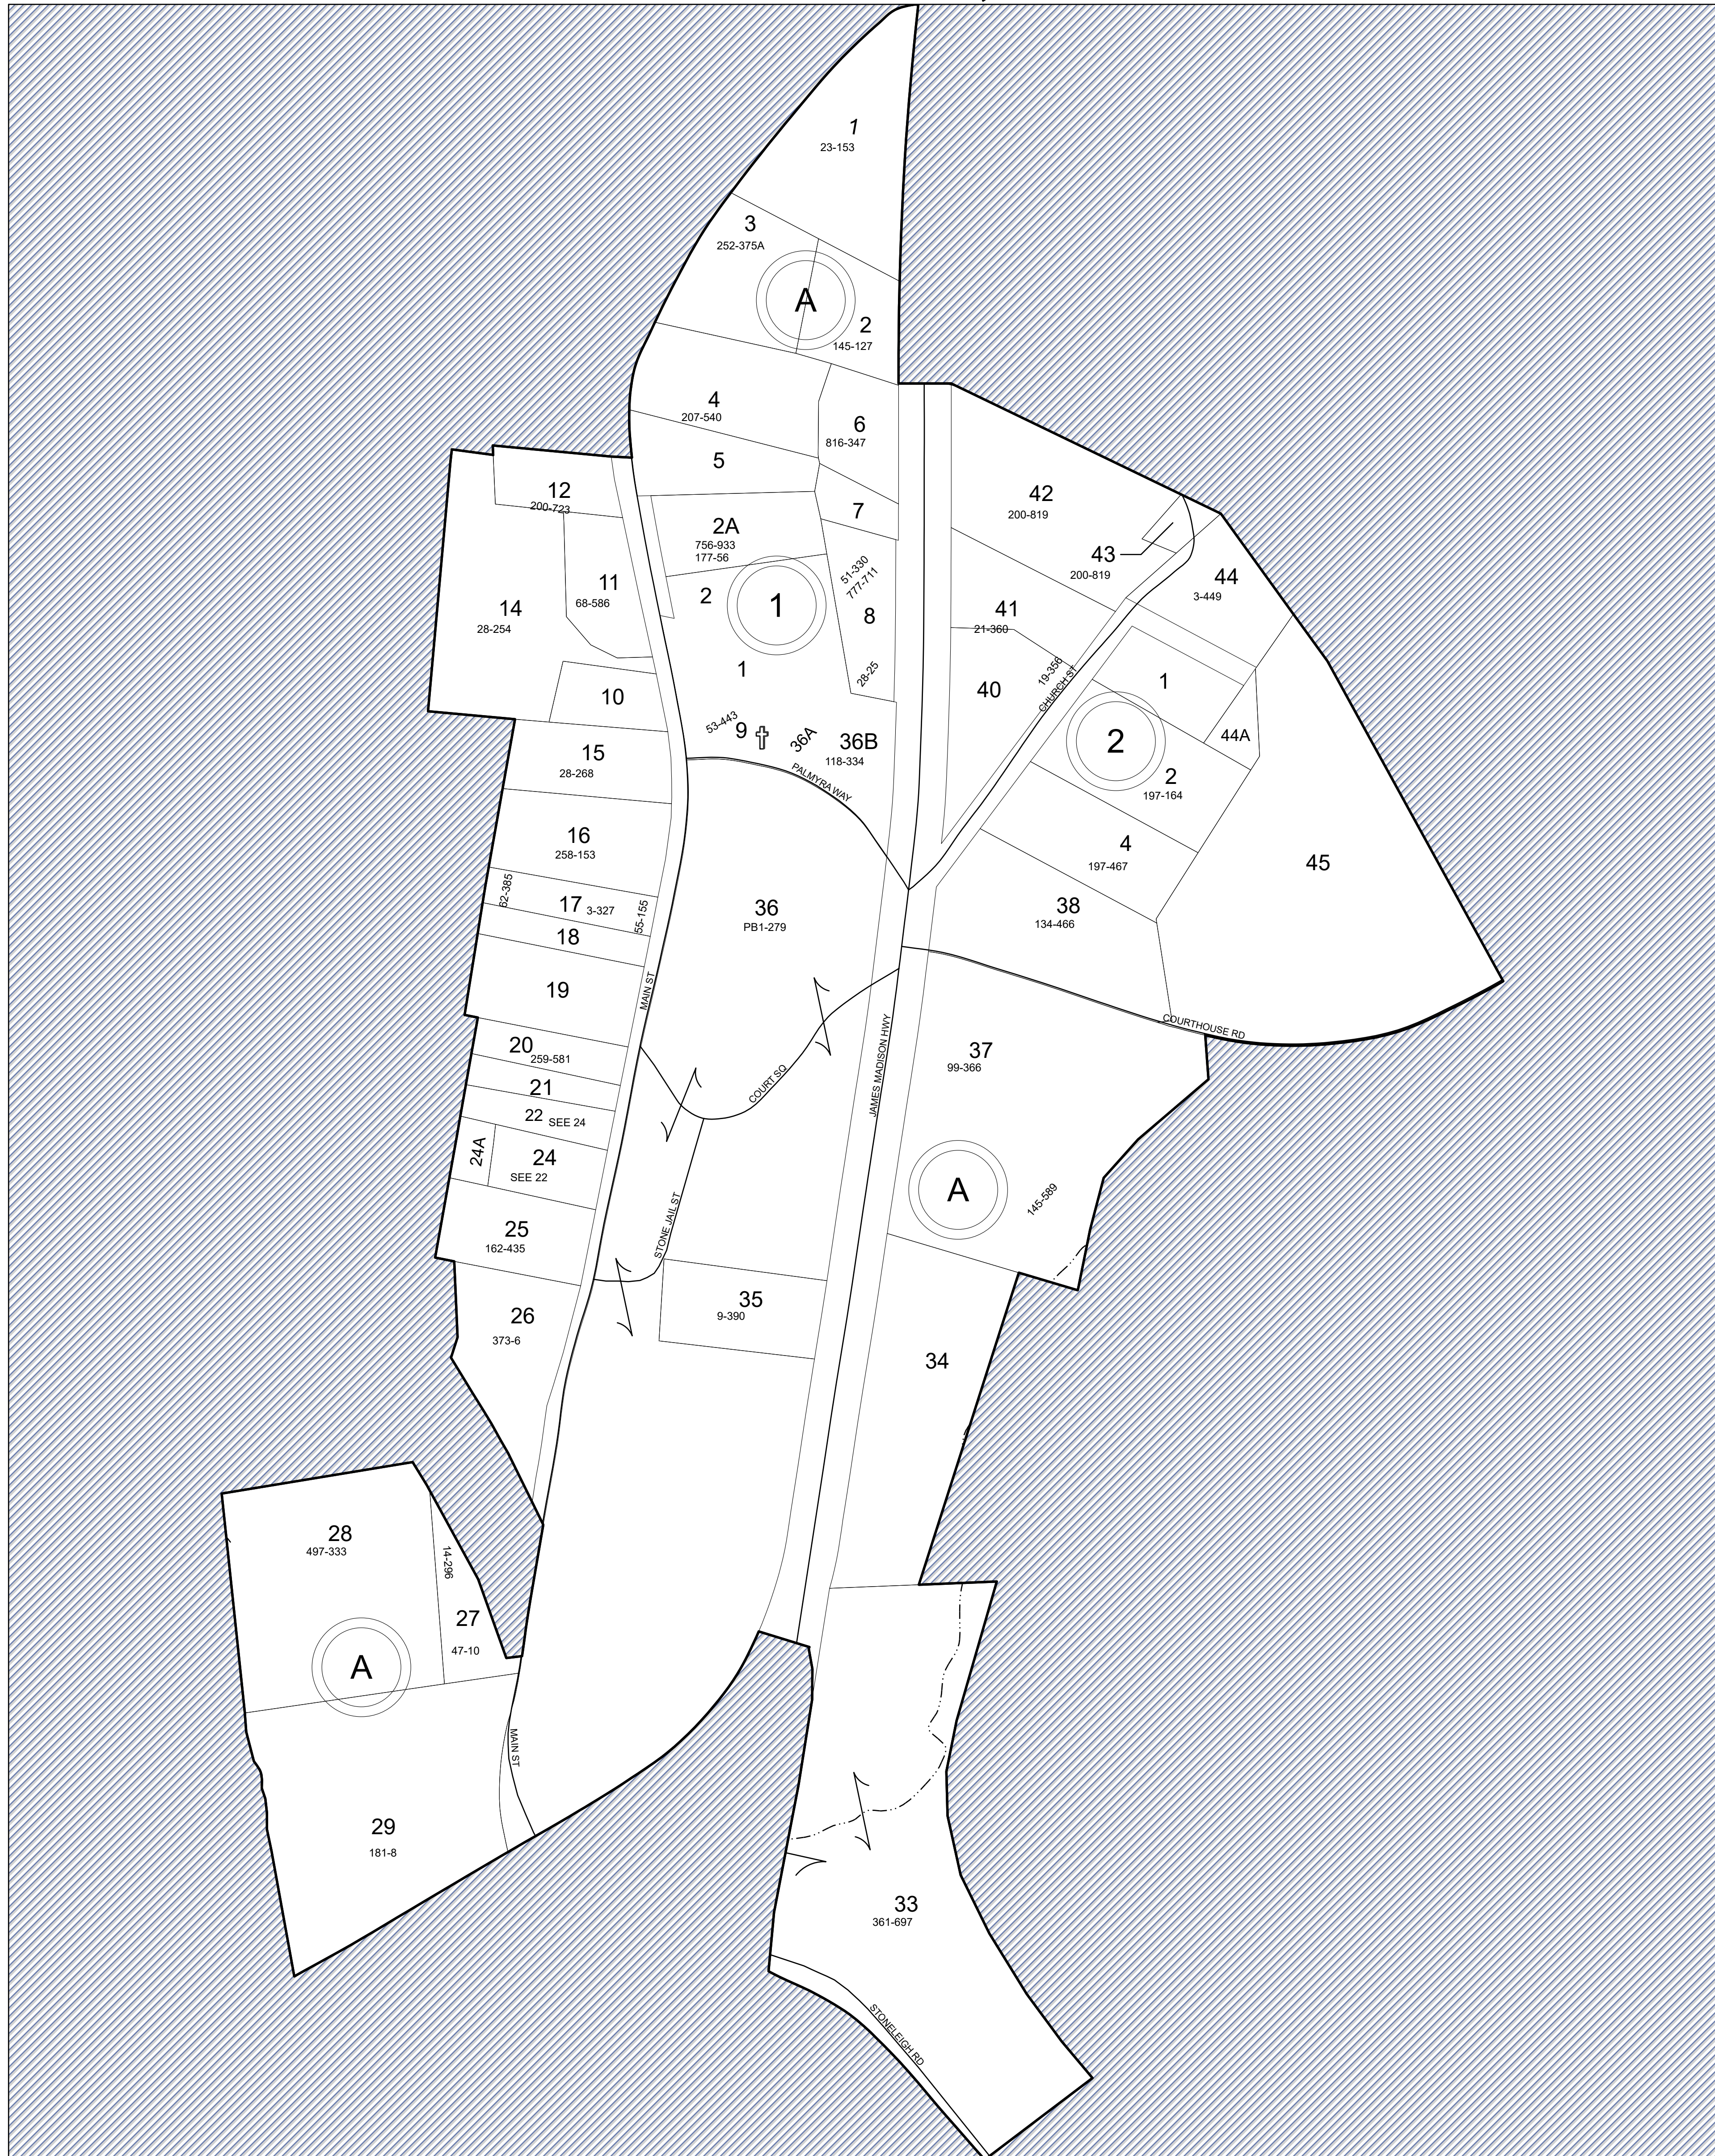

FLUVANNA COUNTY, VIRGINIA

SECTION 30A

Legend

- Roads
- Waterline
- Waterbodies
- County Boundaries
- Parcels
- Tax Sheet Grid

1:1,172

REVISION NOTES

Printed by Hurt & Proffitt, Inc. on: 4/3/2024
Data updated as of: 12/31/2023