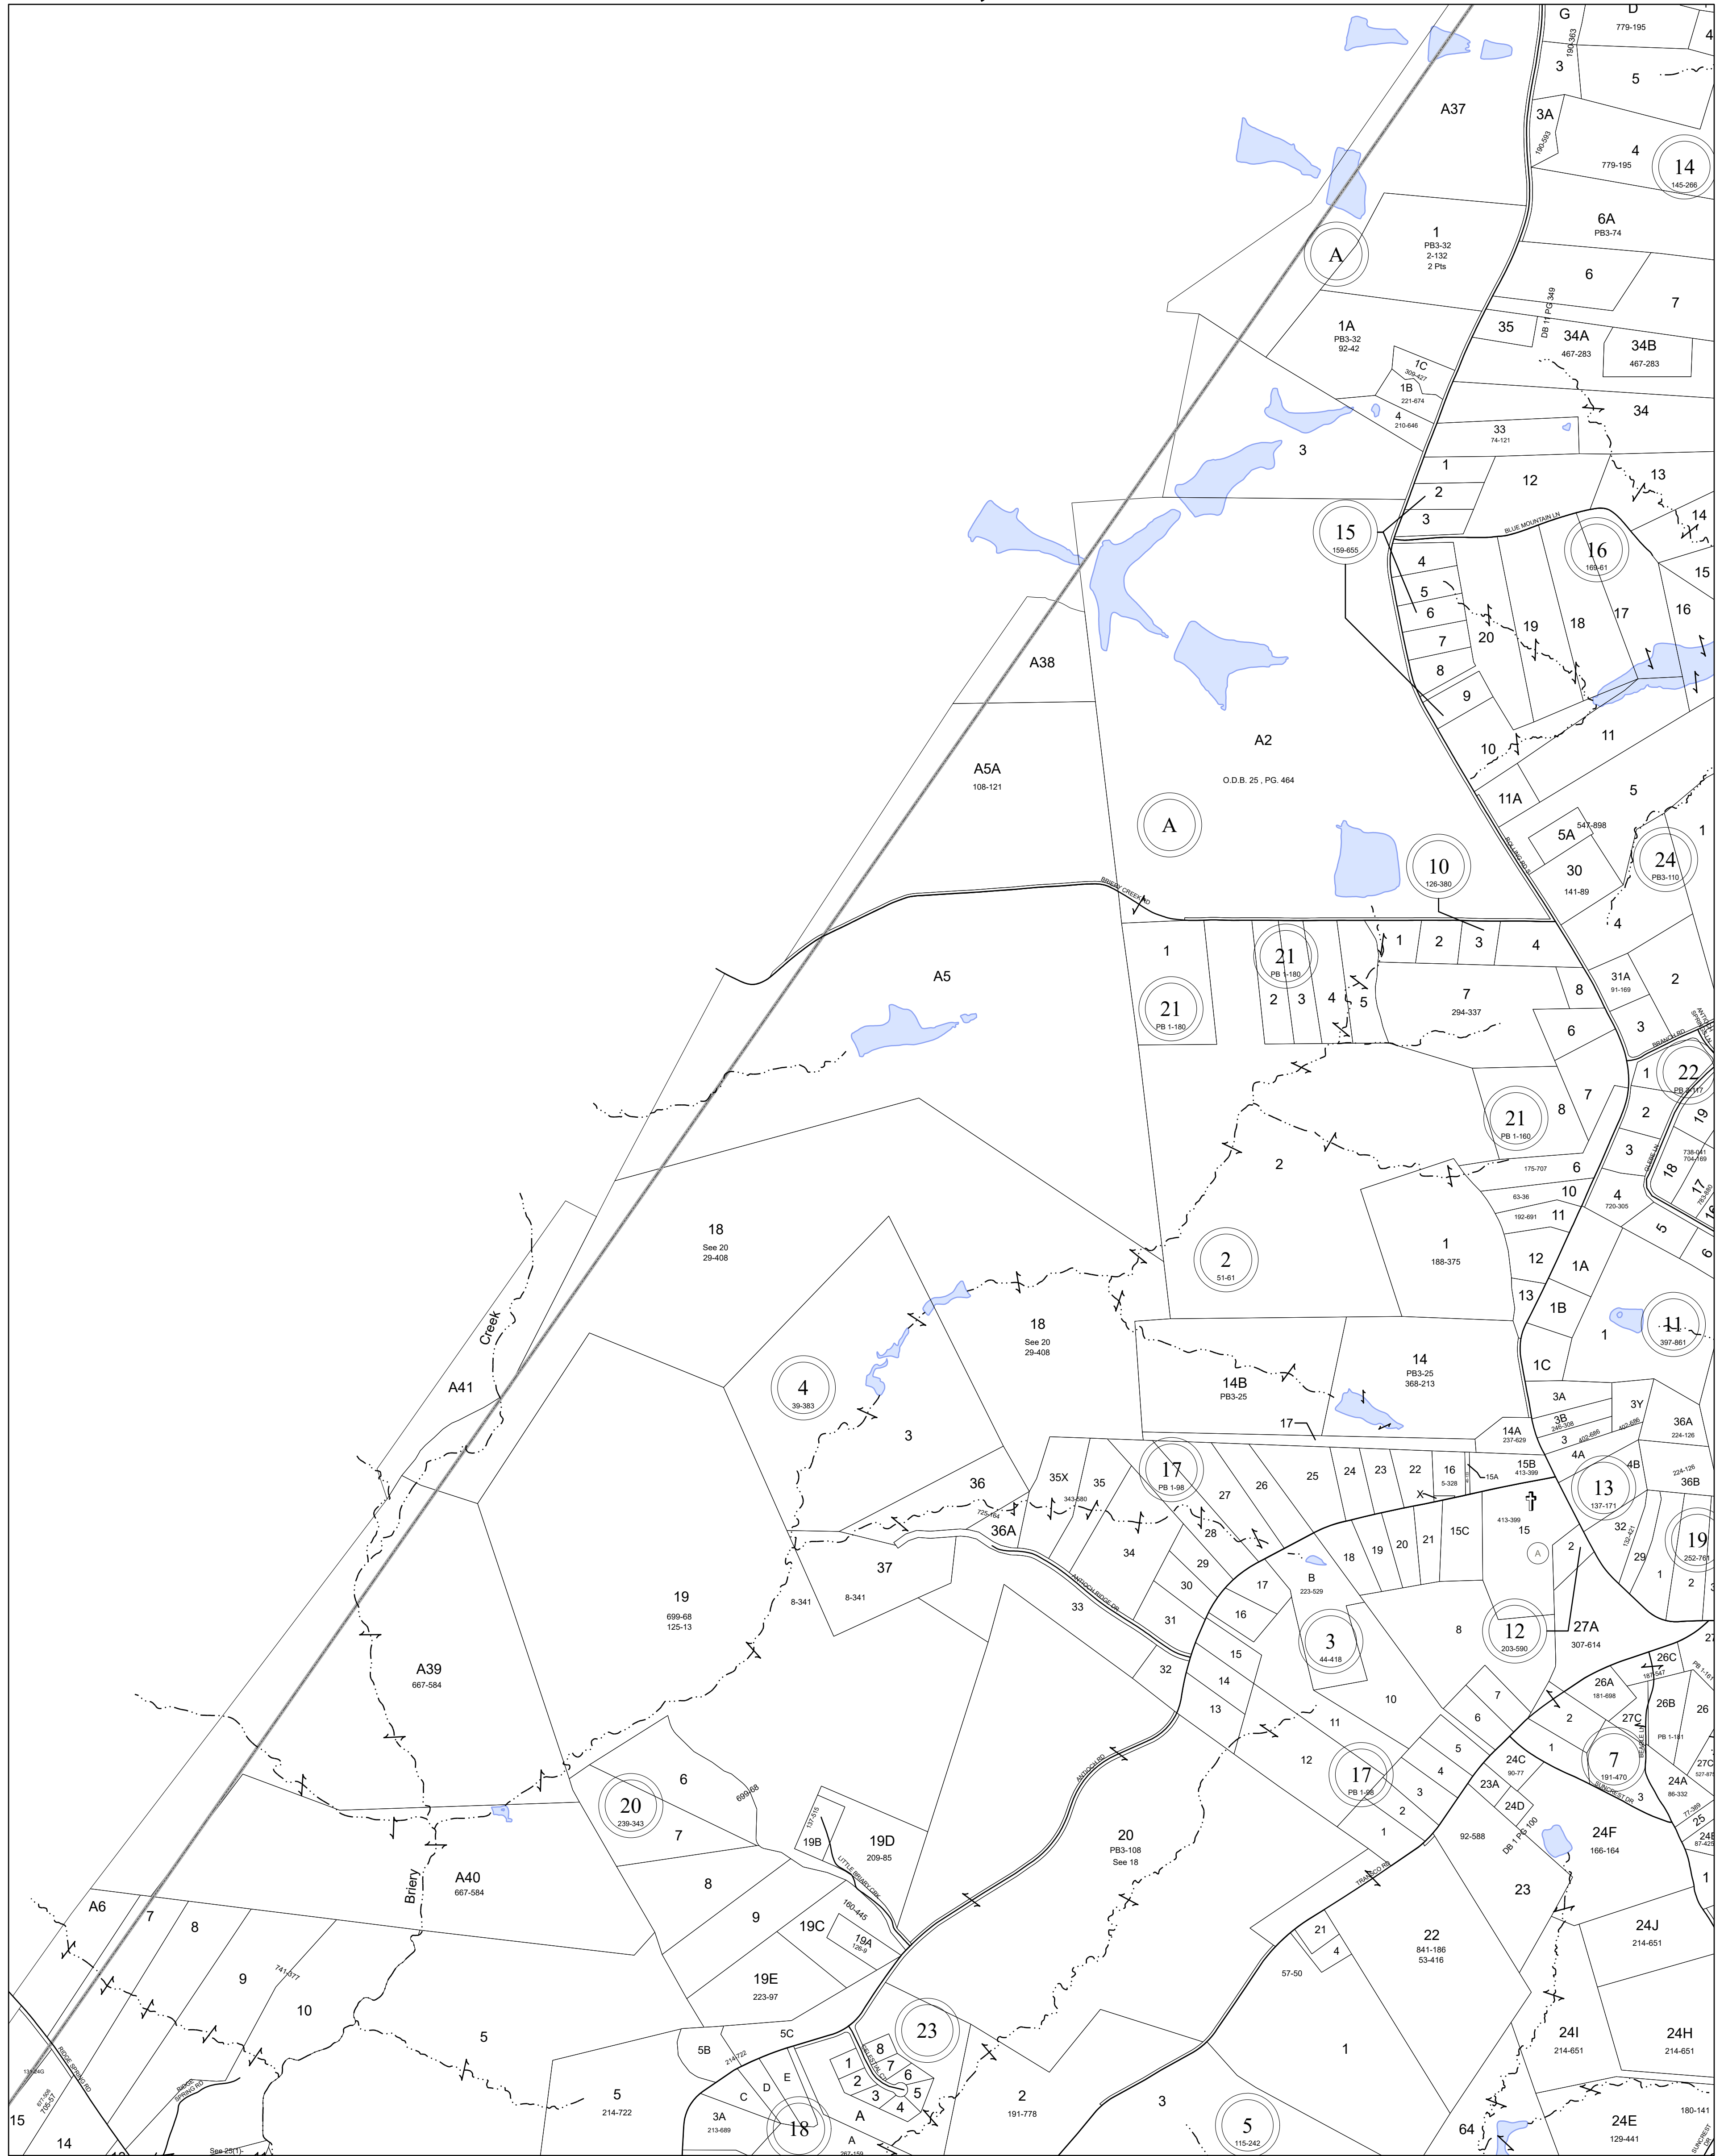

FLUVANNA COUNTY, VIRGINIA

SECTION 26

0 1,000 2,000
Feet

1:7,200

MAP LOCATION

Legend

- Roads
- Waterline
- Waterbodies
- County Boundaries
- Parcels
- Tax Sheet Grid

MATCHING SHEET

REVISION NOTES

Printed Hurt & Proffitt, Inc. on: 4/3/2024
Data updated as of: 12/31/2023