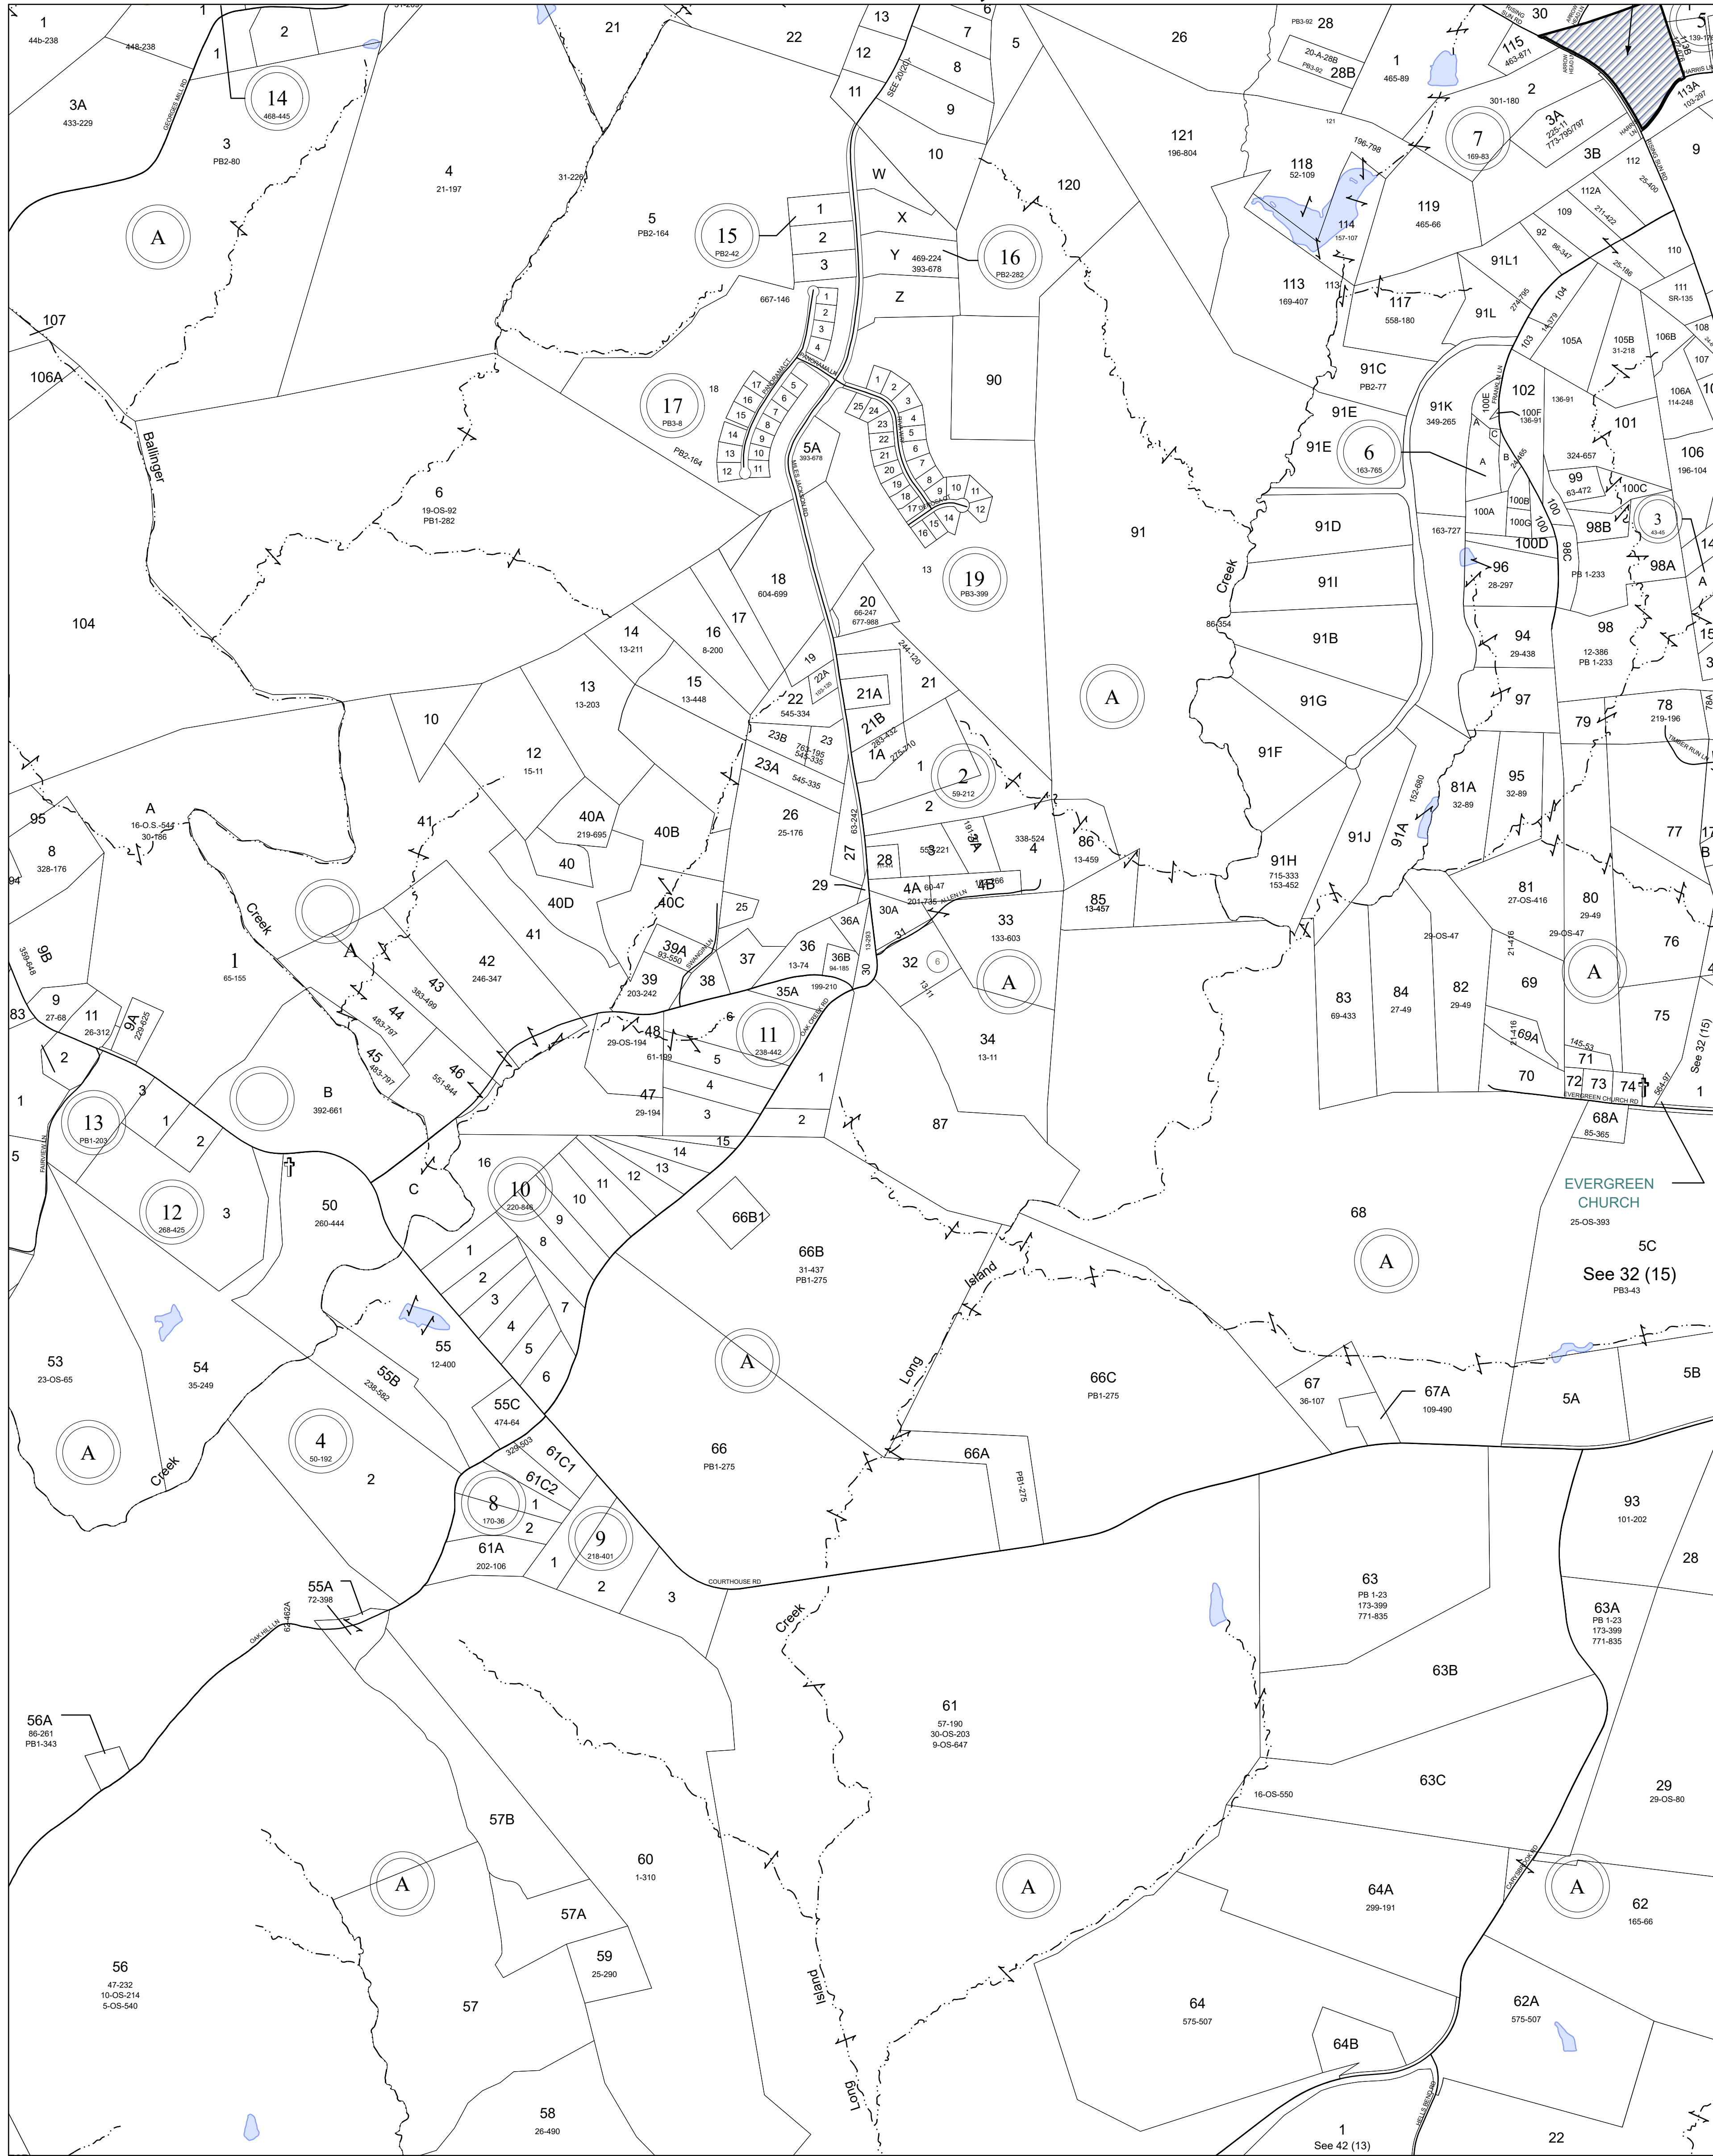

FLUVANNA COUNTY, VIRGINIA

SECTION 31

MAP LOCATION

Legend

- Roads
- Waterline
- Waterbodies
- County Boundaries
- Parcels
- Tax Sheet Grid

1:7,200

REVISION NOTES

Printed Hurt & Proffitt, Inc. on: 4/3/2024
Data updated as of: 12/31/2023

MATCHING SHEET

19	20	21
30		32
41	42	43