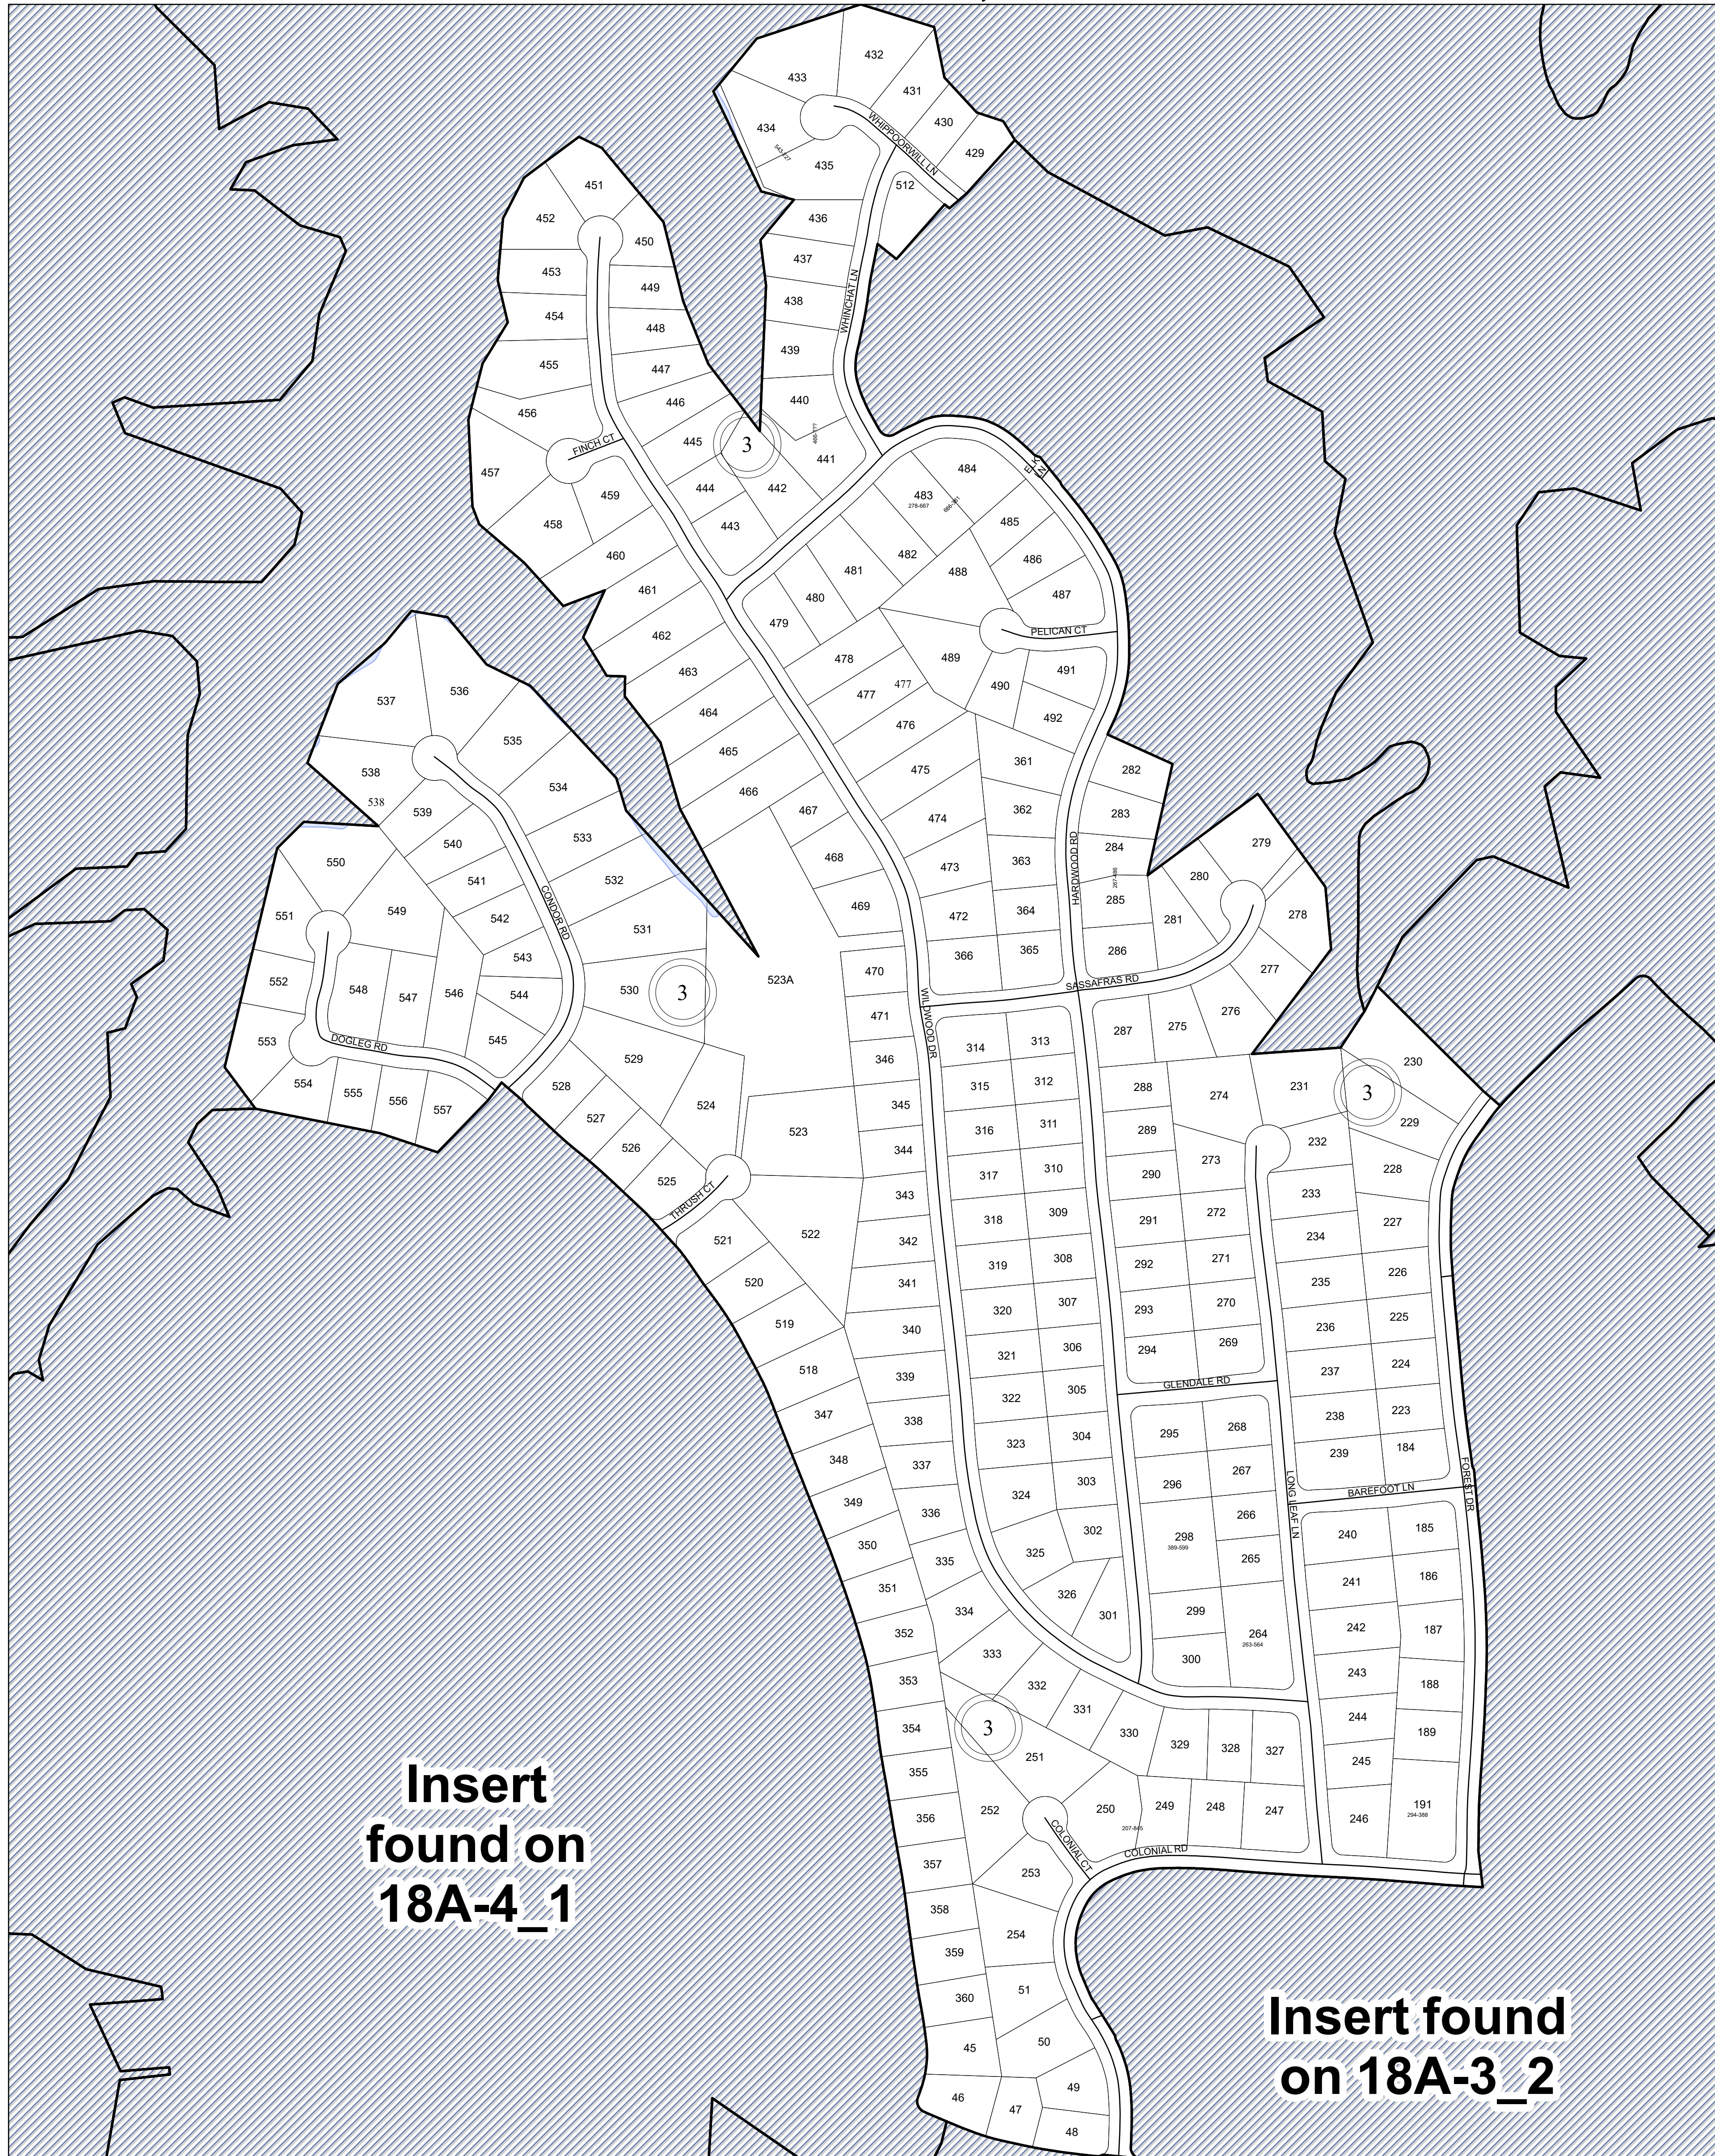

FLUVANNA COUNTY, VIRGINIA

**Insert
found on
18A-4_1**

**Insert found
on 18A-3_2**

SECTION 18A-3_1

Legend

- Roads
- Waterline
- Waterbodies
- County Boundaries
- Parcels
- Tax Sheet Grid

1:2,287

REVISION NOTES

Printed by Hurt & Proffitt, Inc. on: 4/3/2024
Data updated as of: 12/31/2023