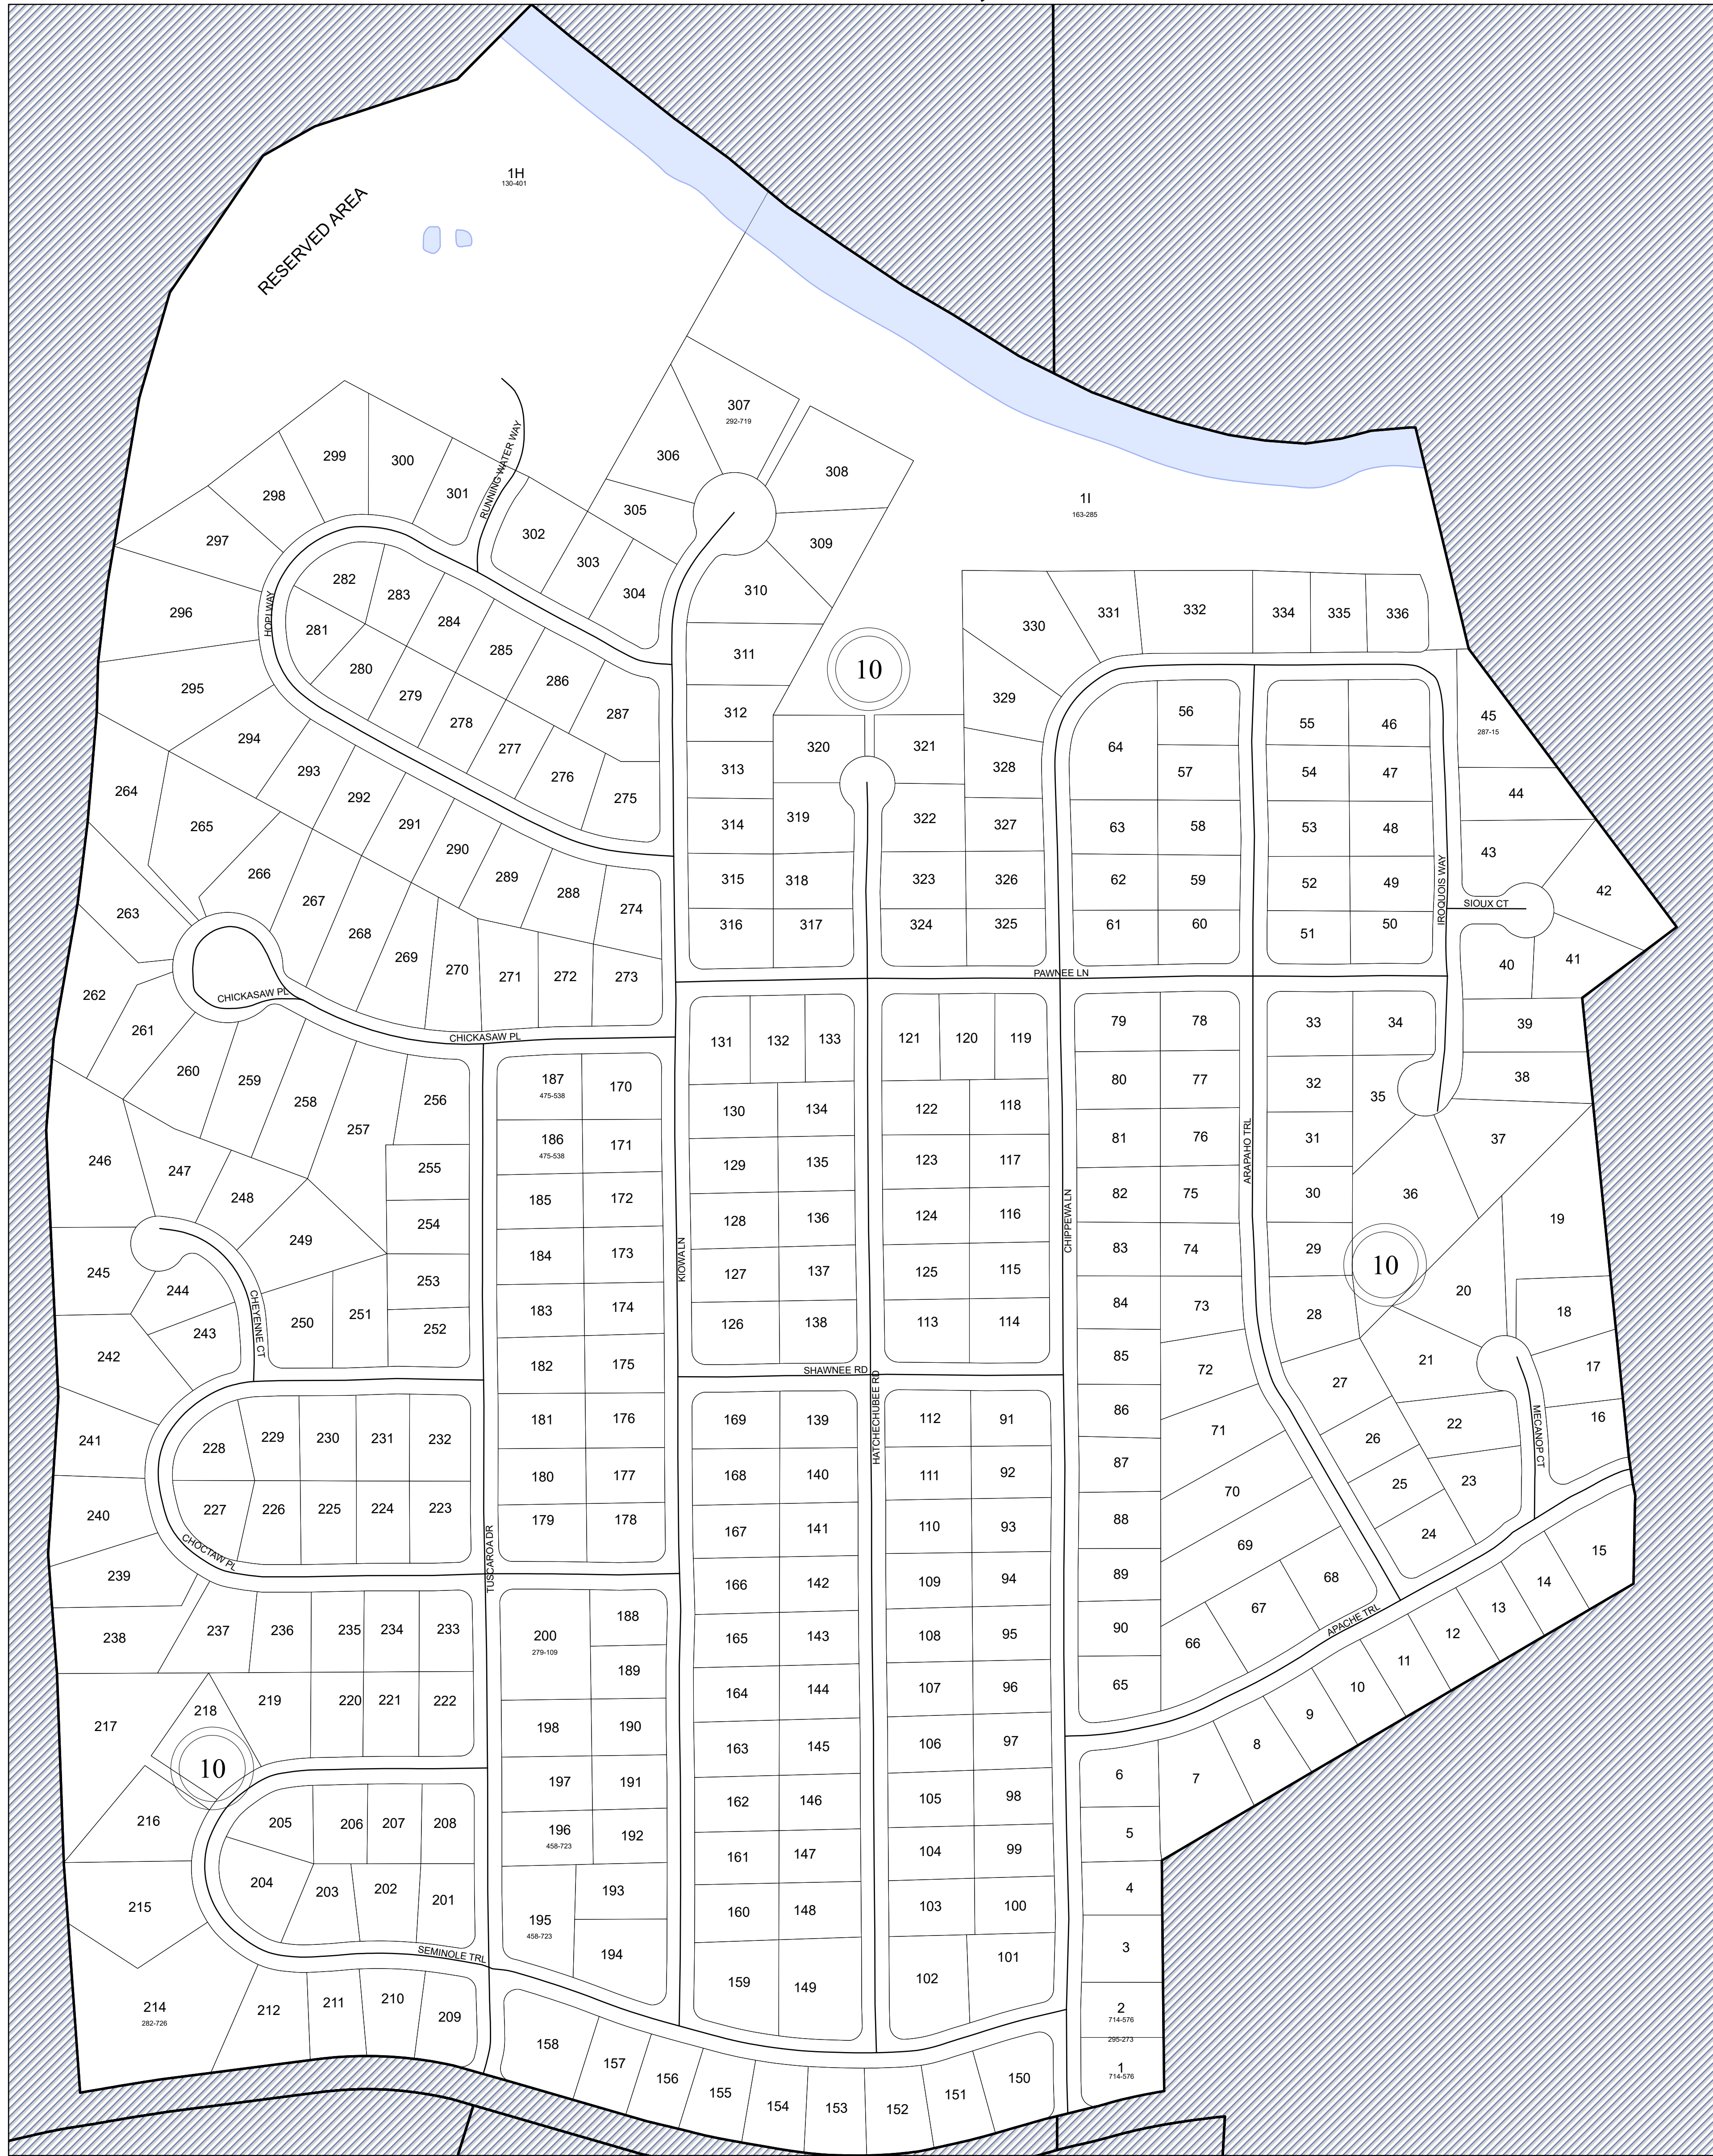

FLUVANNA COUNTY, VIRGINIA

SECTION 18A-10

Legend

- Roads
- Waterline
- Waterbodies
- County Boundaries
- Parcels
- Tax Sheet Grid

1:1,865

REVISION NOTES

Printed by Hurt & Proffitt, Inc. on: 4/3/2024
Data updated as of: 12/31/2023