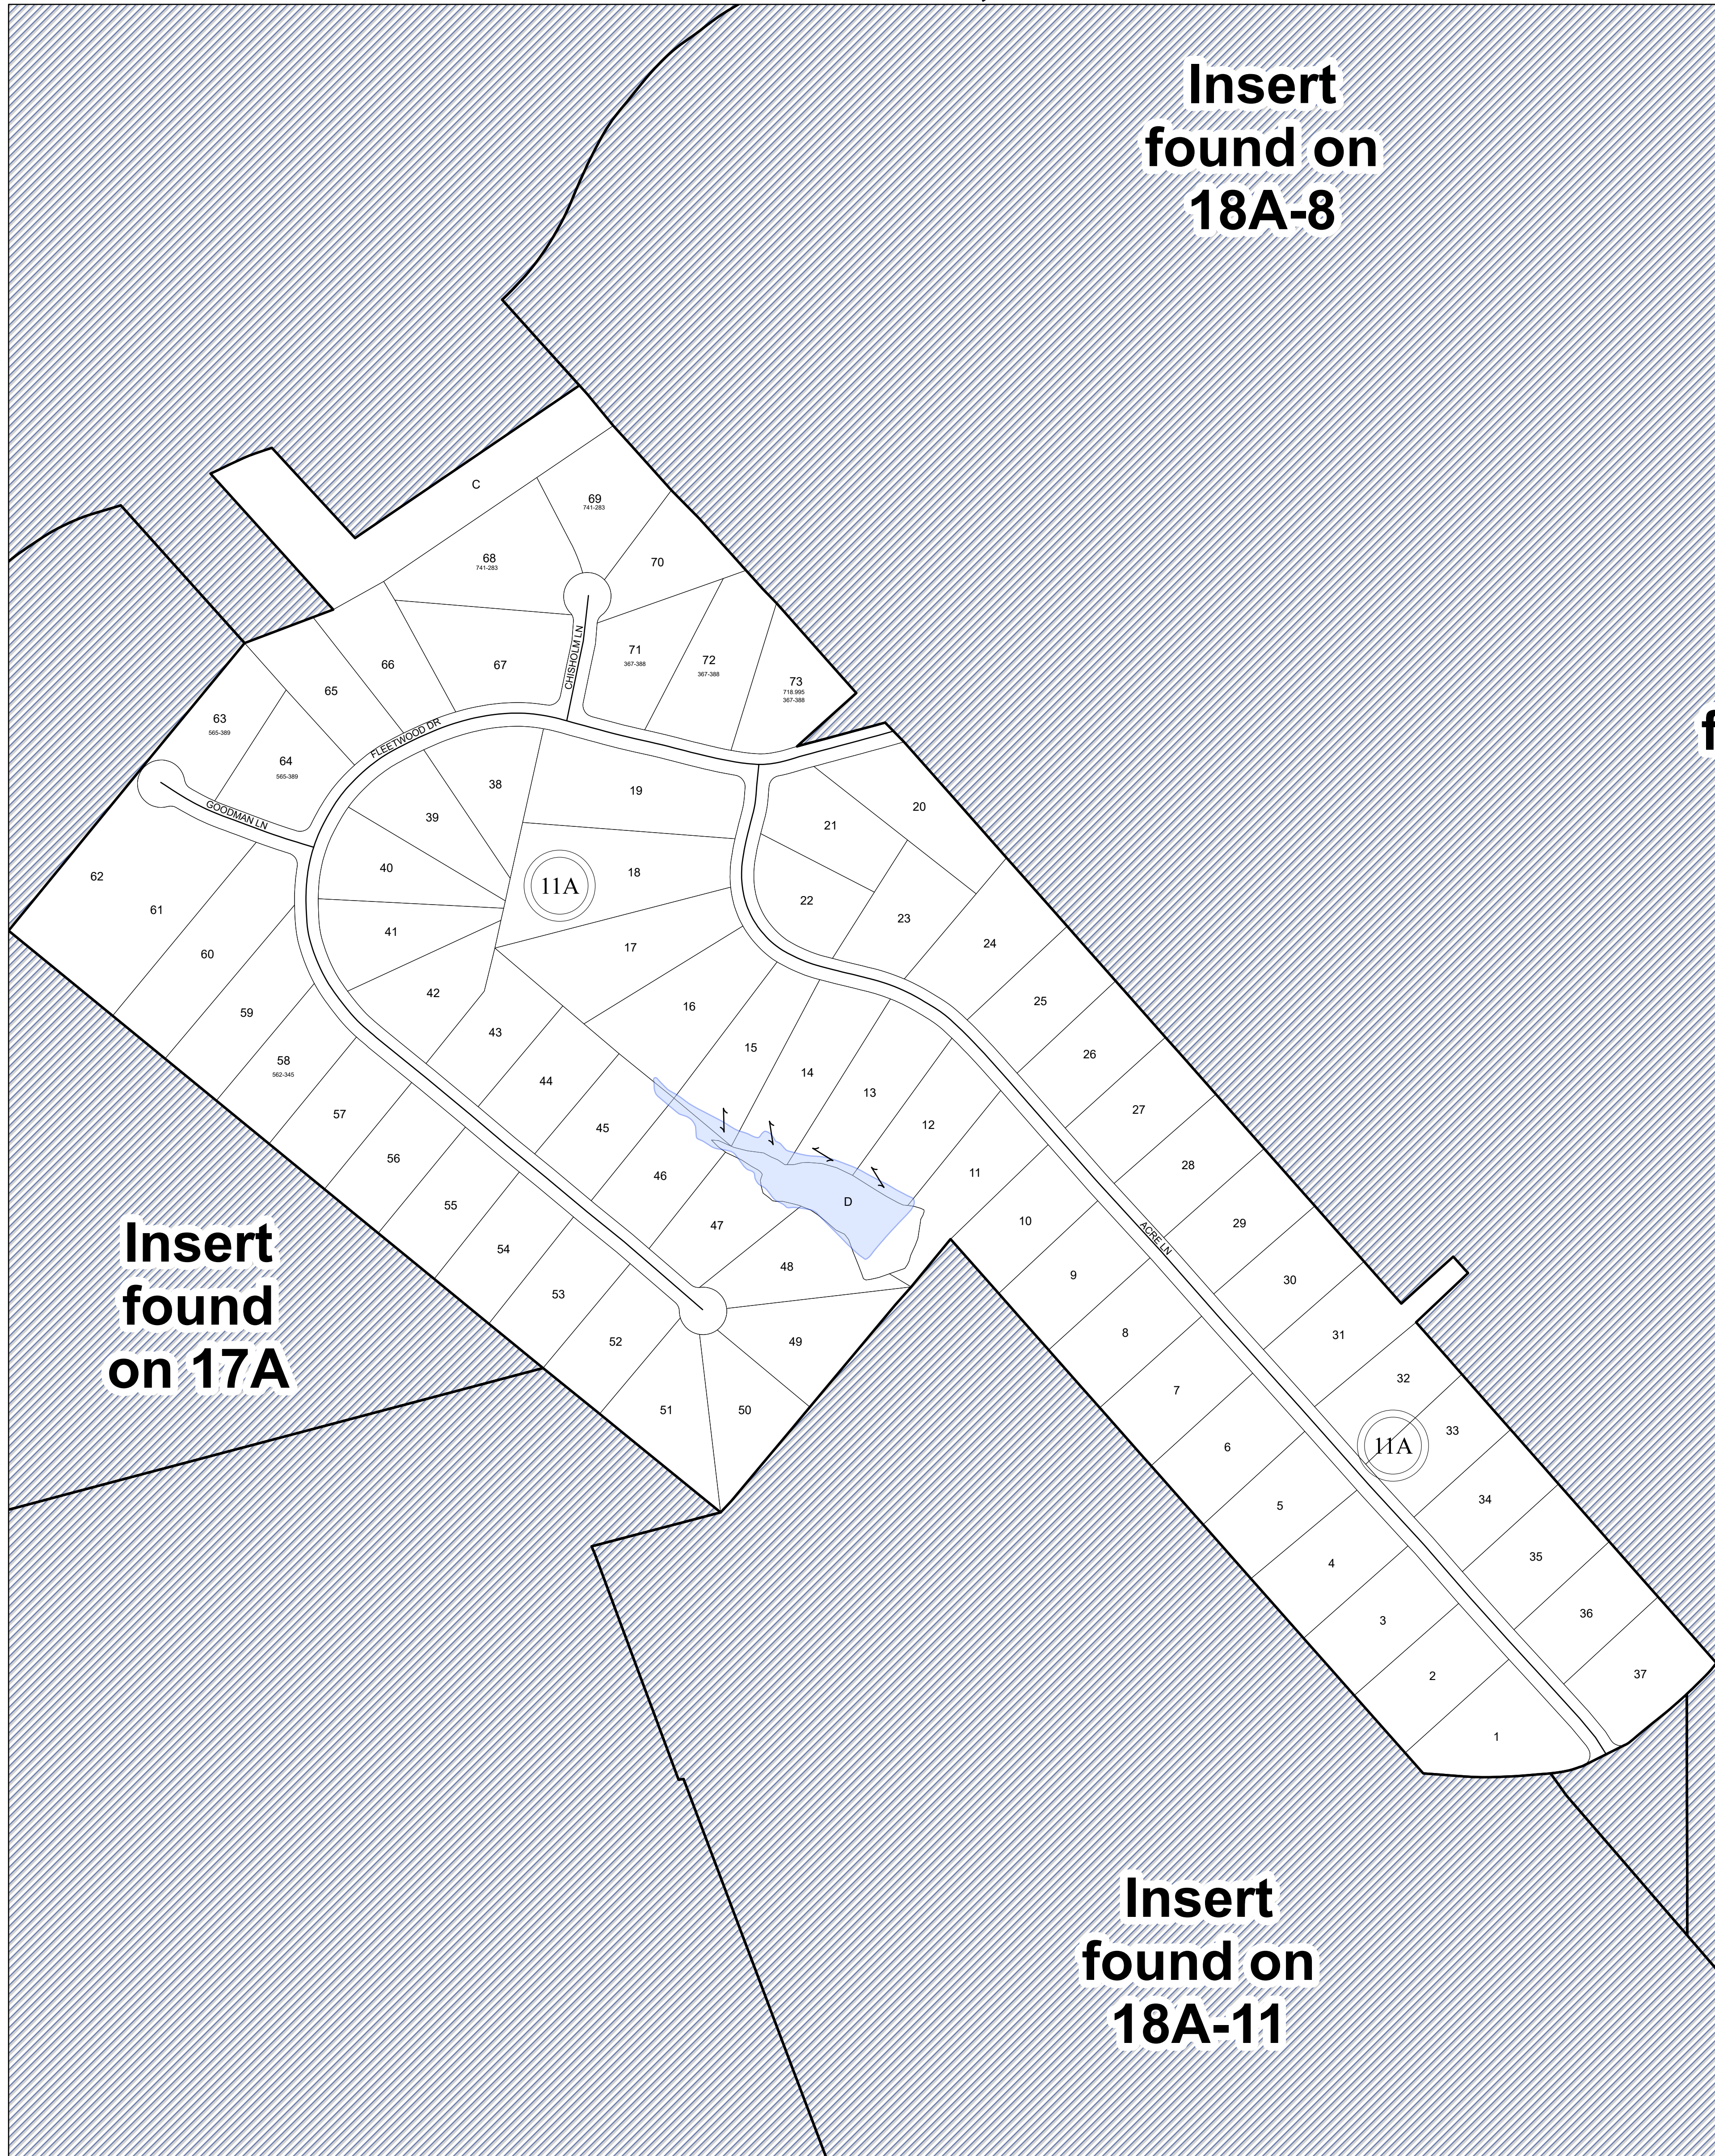

FLUVANNA COUNTY, VIRGINIA

Insert
found on
18A-8

SECTION 18A-11A

Legend

- Roads
- Waterline
- Waterbodies
- County Boundaries
- Parcels
- Tax Sheet Grid

1:2,169

REVISION NOTES

Printed by Hurt & Proffitt, Inc. on: 4/3/2024
Data updated as of: 12/31/2023