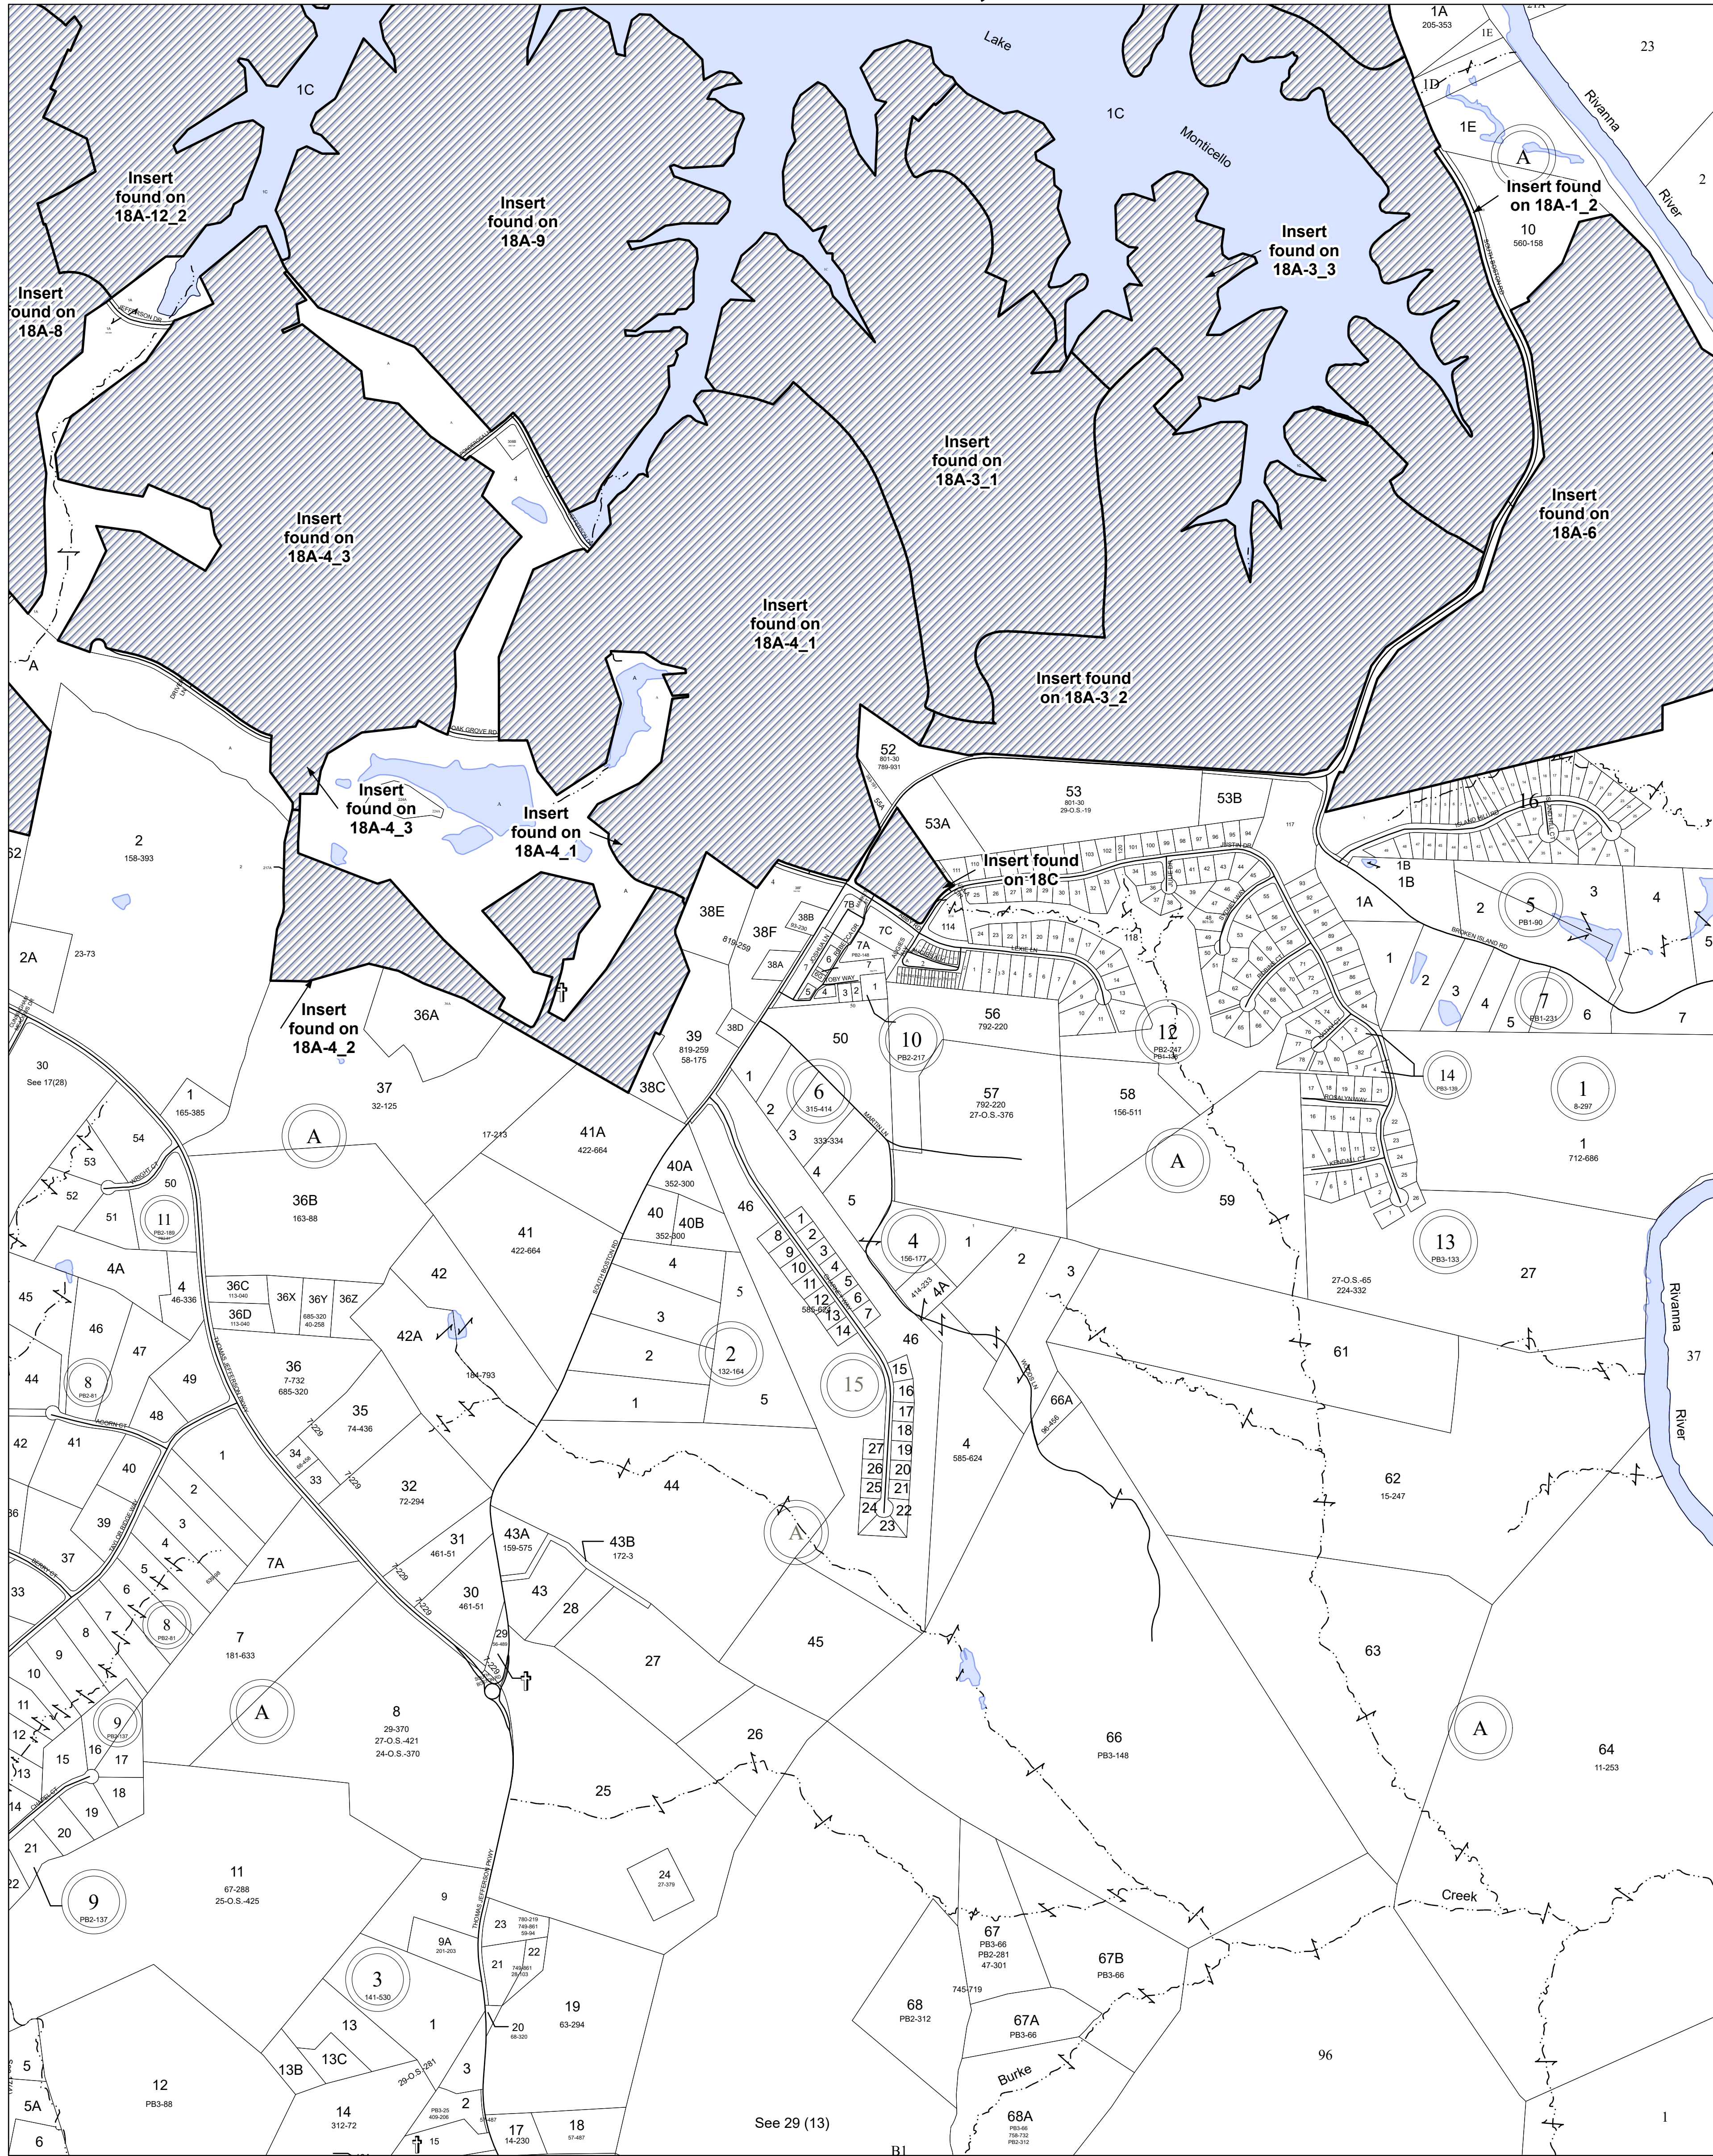

FLUVANNA COUNTY, VIRGINIA

SECTION 18

1:7,200

Legend

- Roads
- Waterline
- Waterbodies
- County Boundaries
- Parcels
- Tax Sheet Grid

REVISION NOTES

Printed Hurt & Proffitt, Inc. on: 4/3/2024
Data updated as of: 12/31/2023