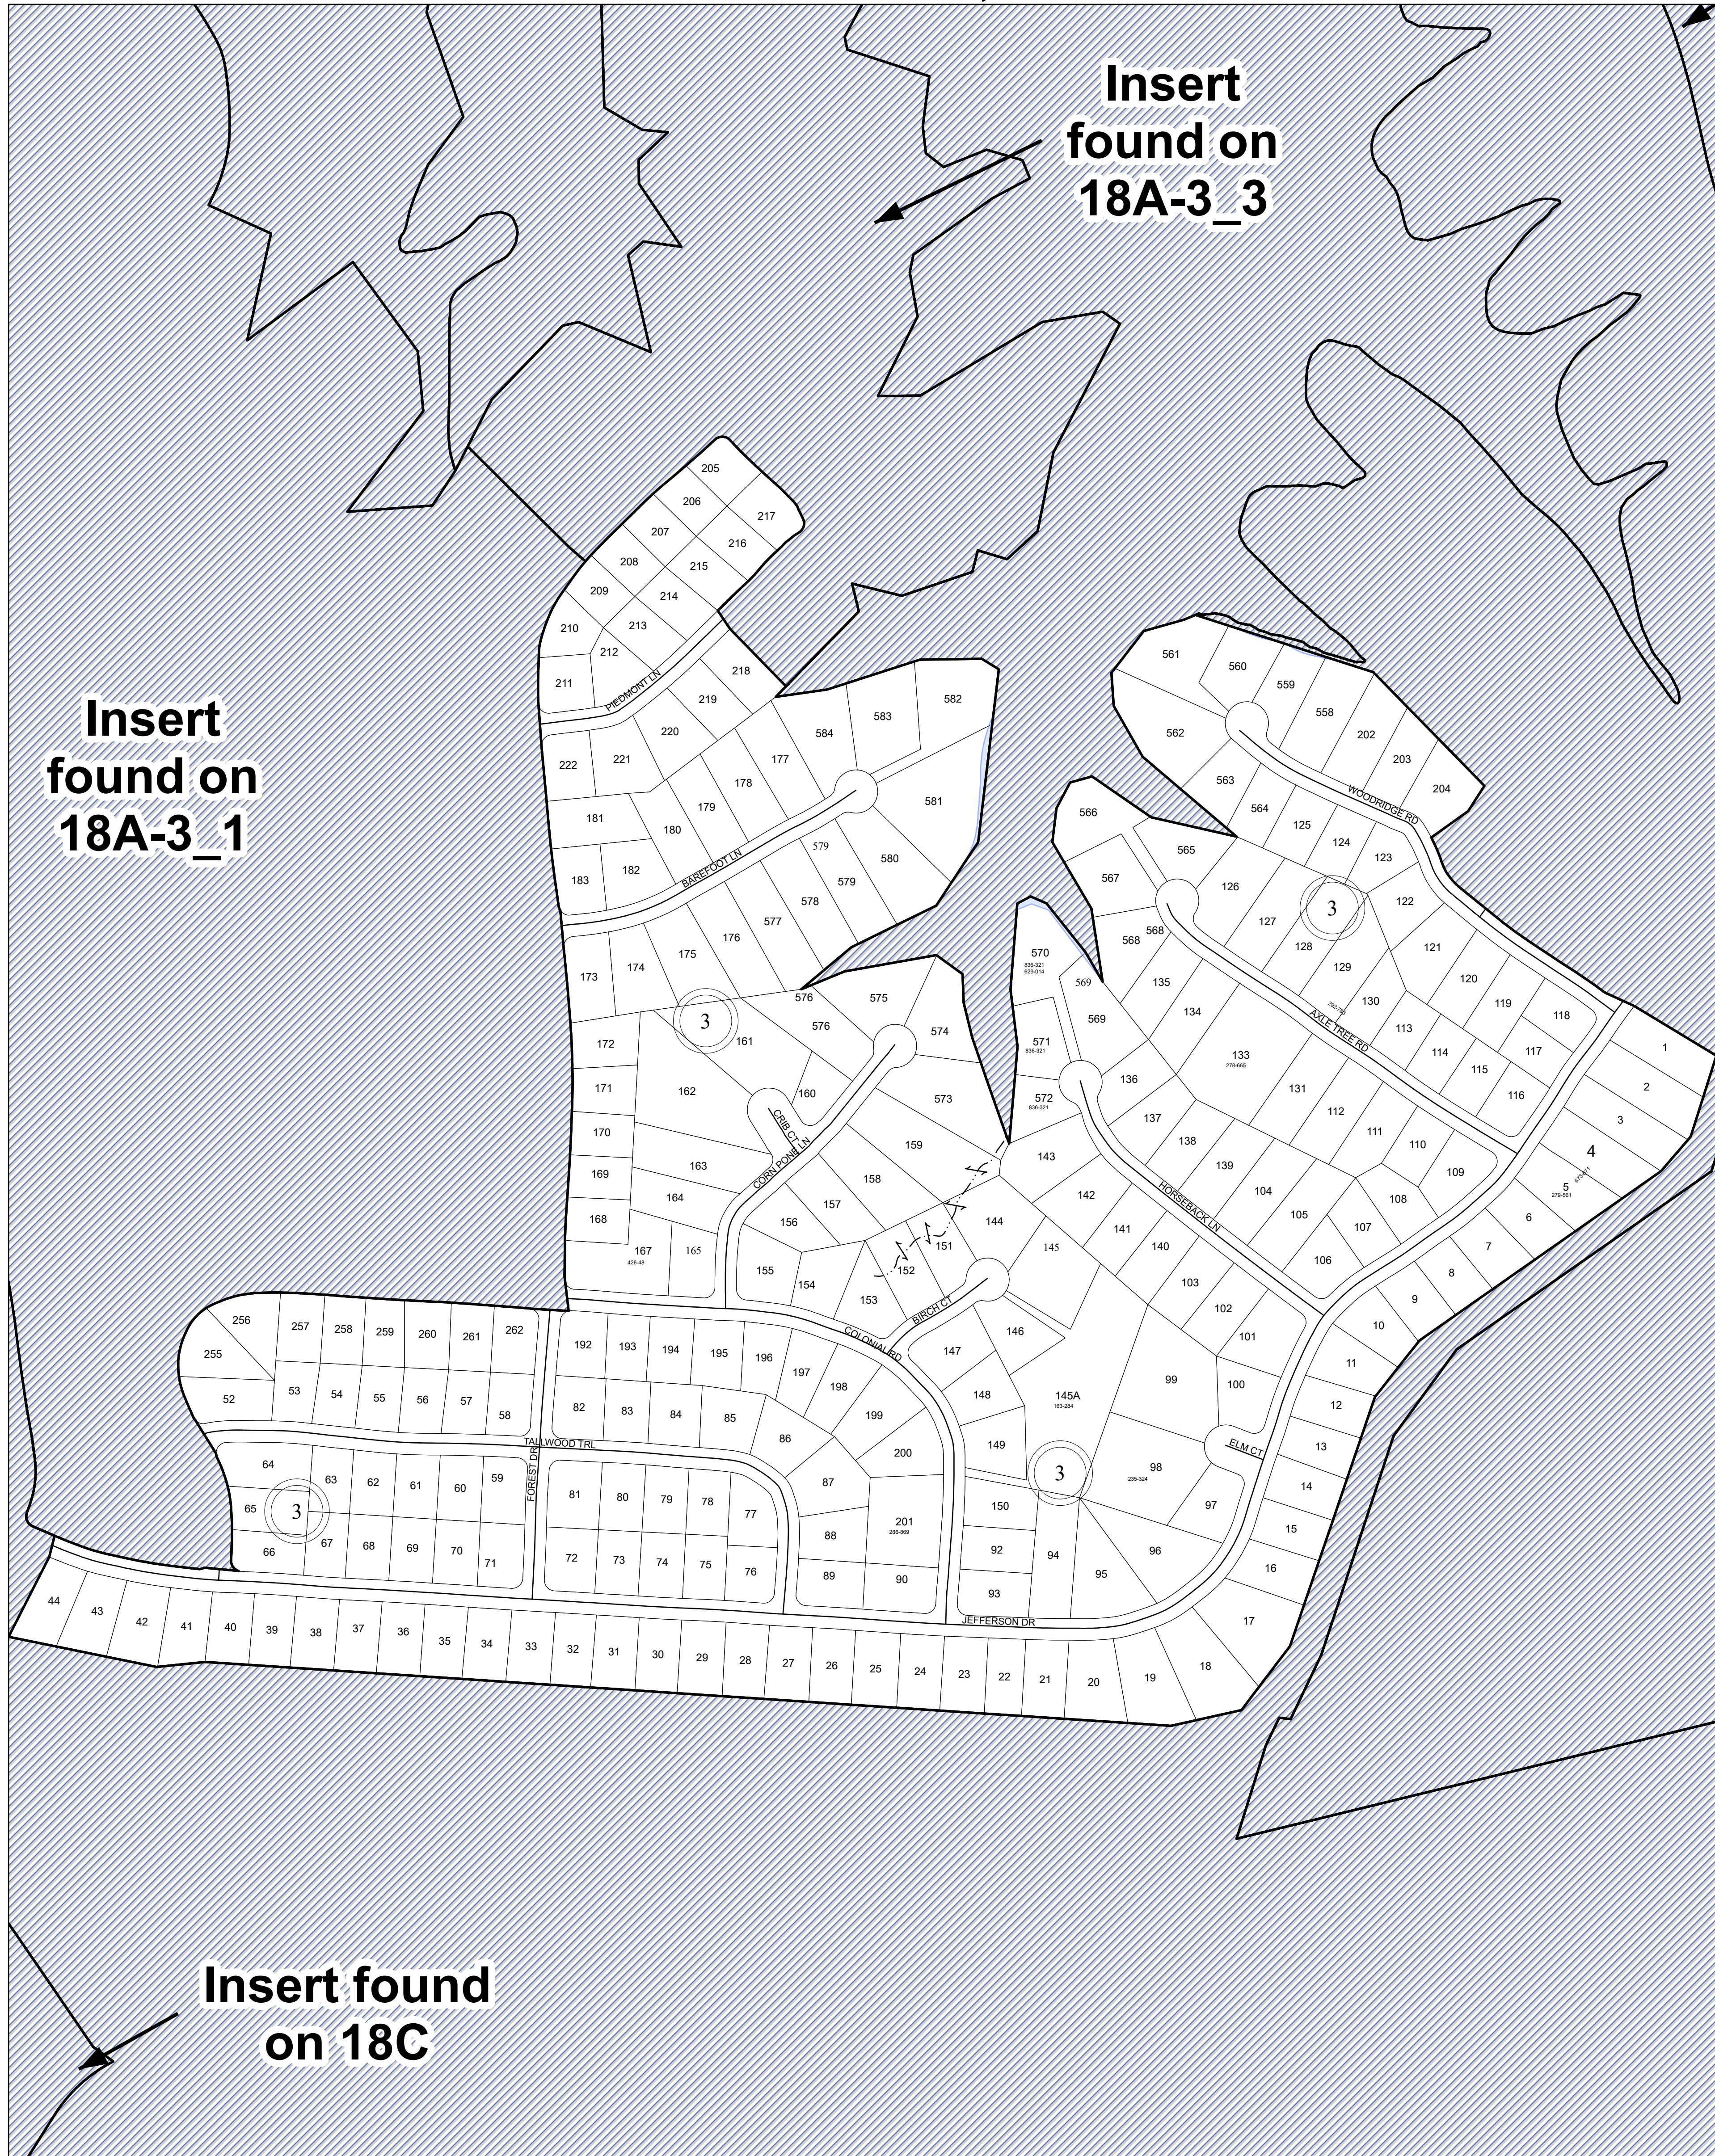

FLUVANNA COUNTY, VIRGINIA

Insert
found on
18A-3_3

Insert
found on
18A-3_1

Insert found
on 18C

SECTION 18A-3_2

Legend

- Roads
- Waterline
- Waterbodies
- County Boundaries
- Parcels
- Tax Sheet Grid

1:2,384

REVISION NOTES

Printed by Hurt & Proffitt, Inc. on: 4/3/2024
Data updated as of: 12/31/2023