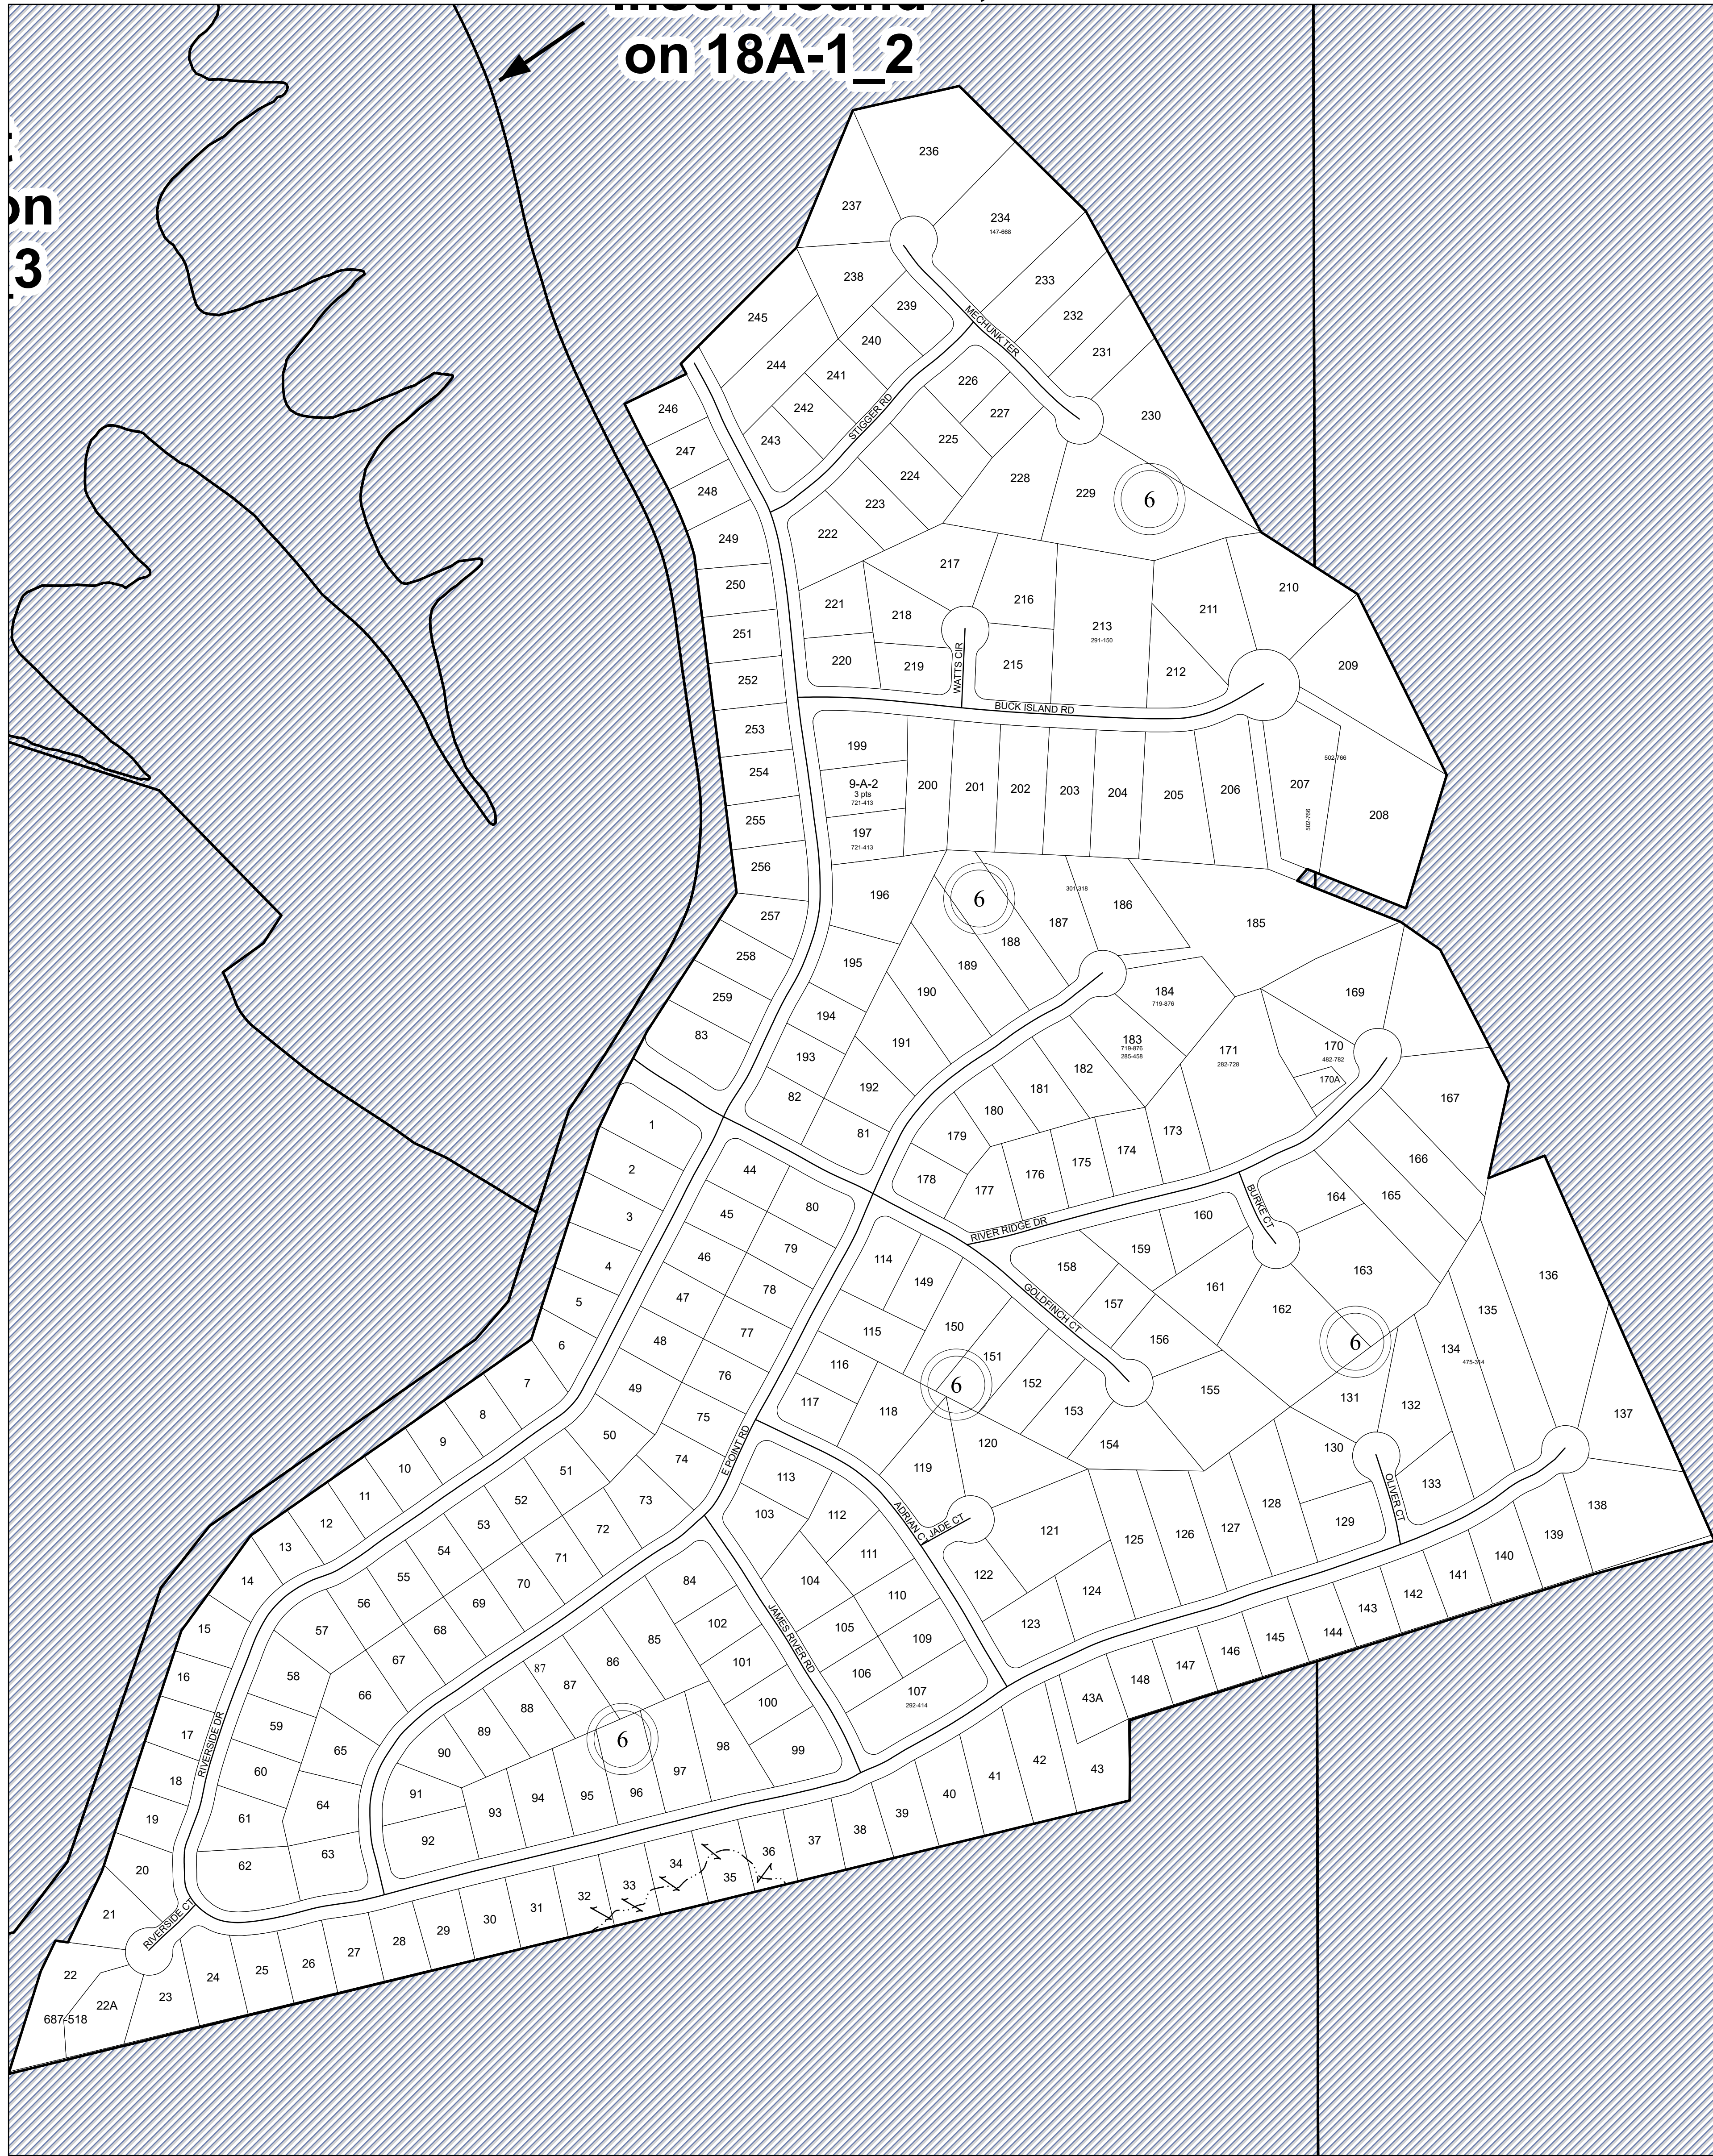

FLUVANNA COUNTY, VIRGINIA

on 18A-1_2

SECTION 18A-6

Legend

- Roads
- Waterline
- Waterbodies
- County Boundaries
- Parcels
- Tax Sheet Grid

1:2,164

REVISION NOTES

Printed by Hurt & Proffitt, Inc. on: 4/3/2024
Data updated as of: 12/31/2023