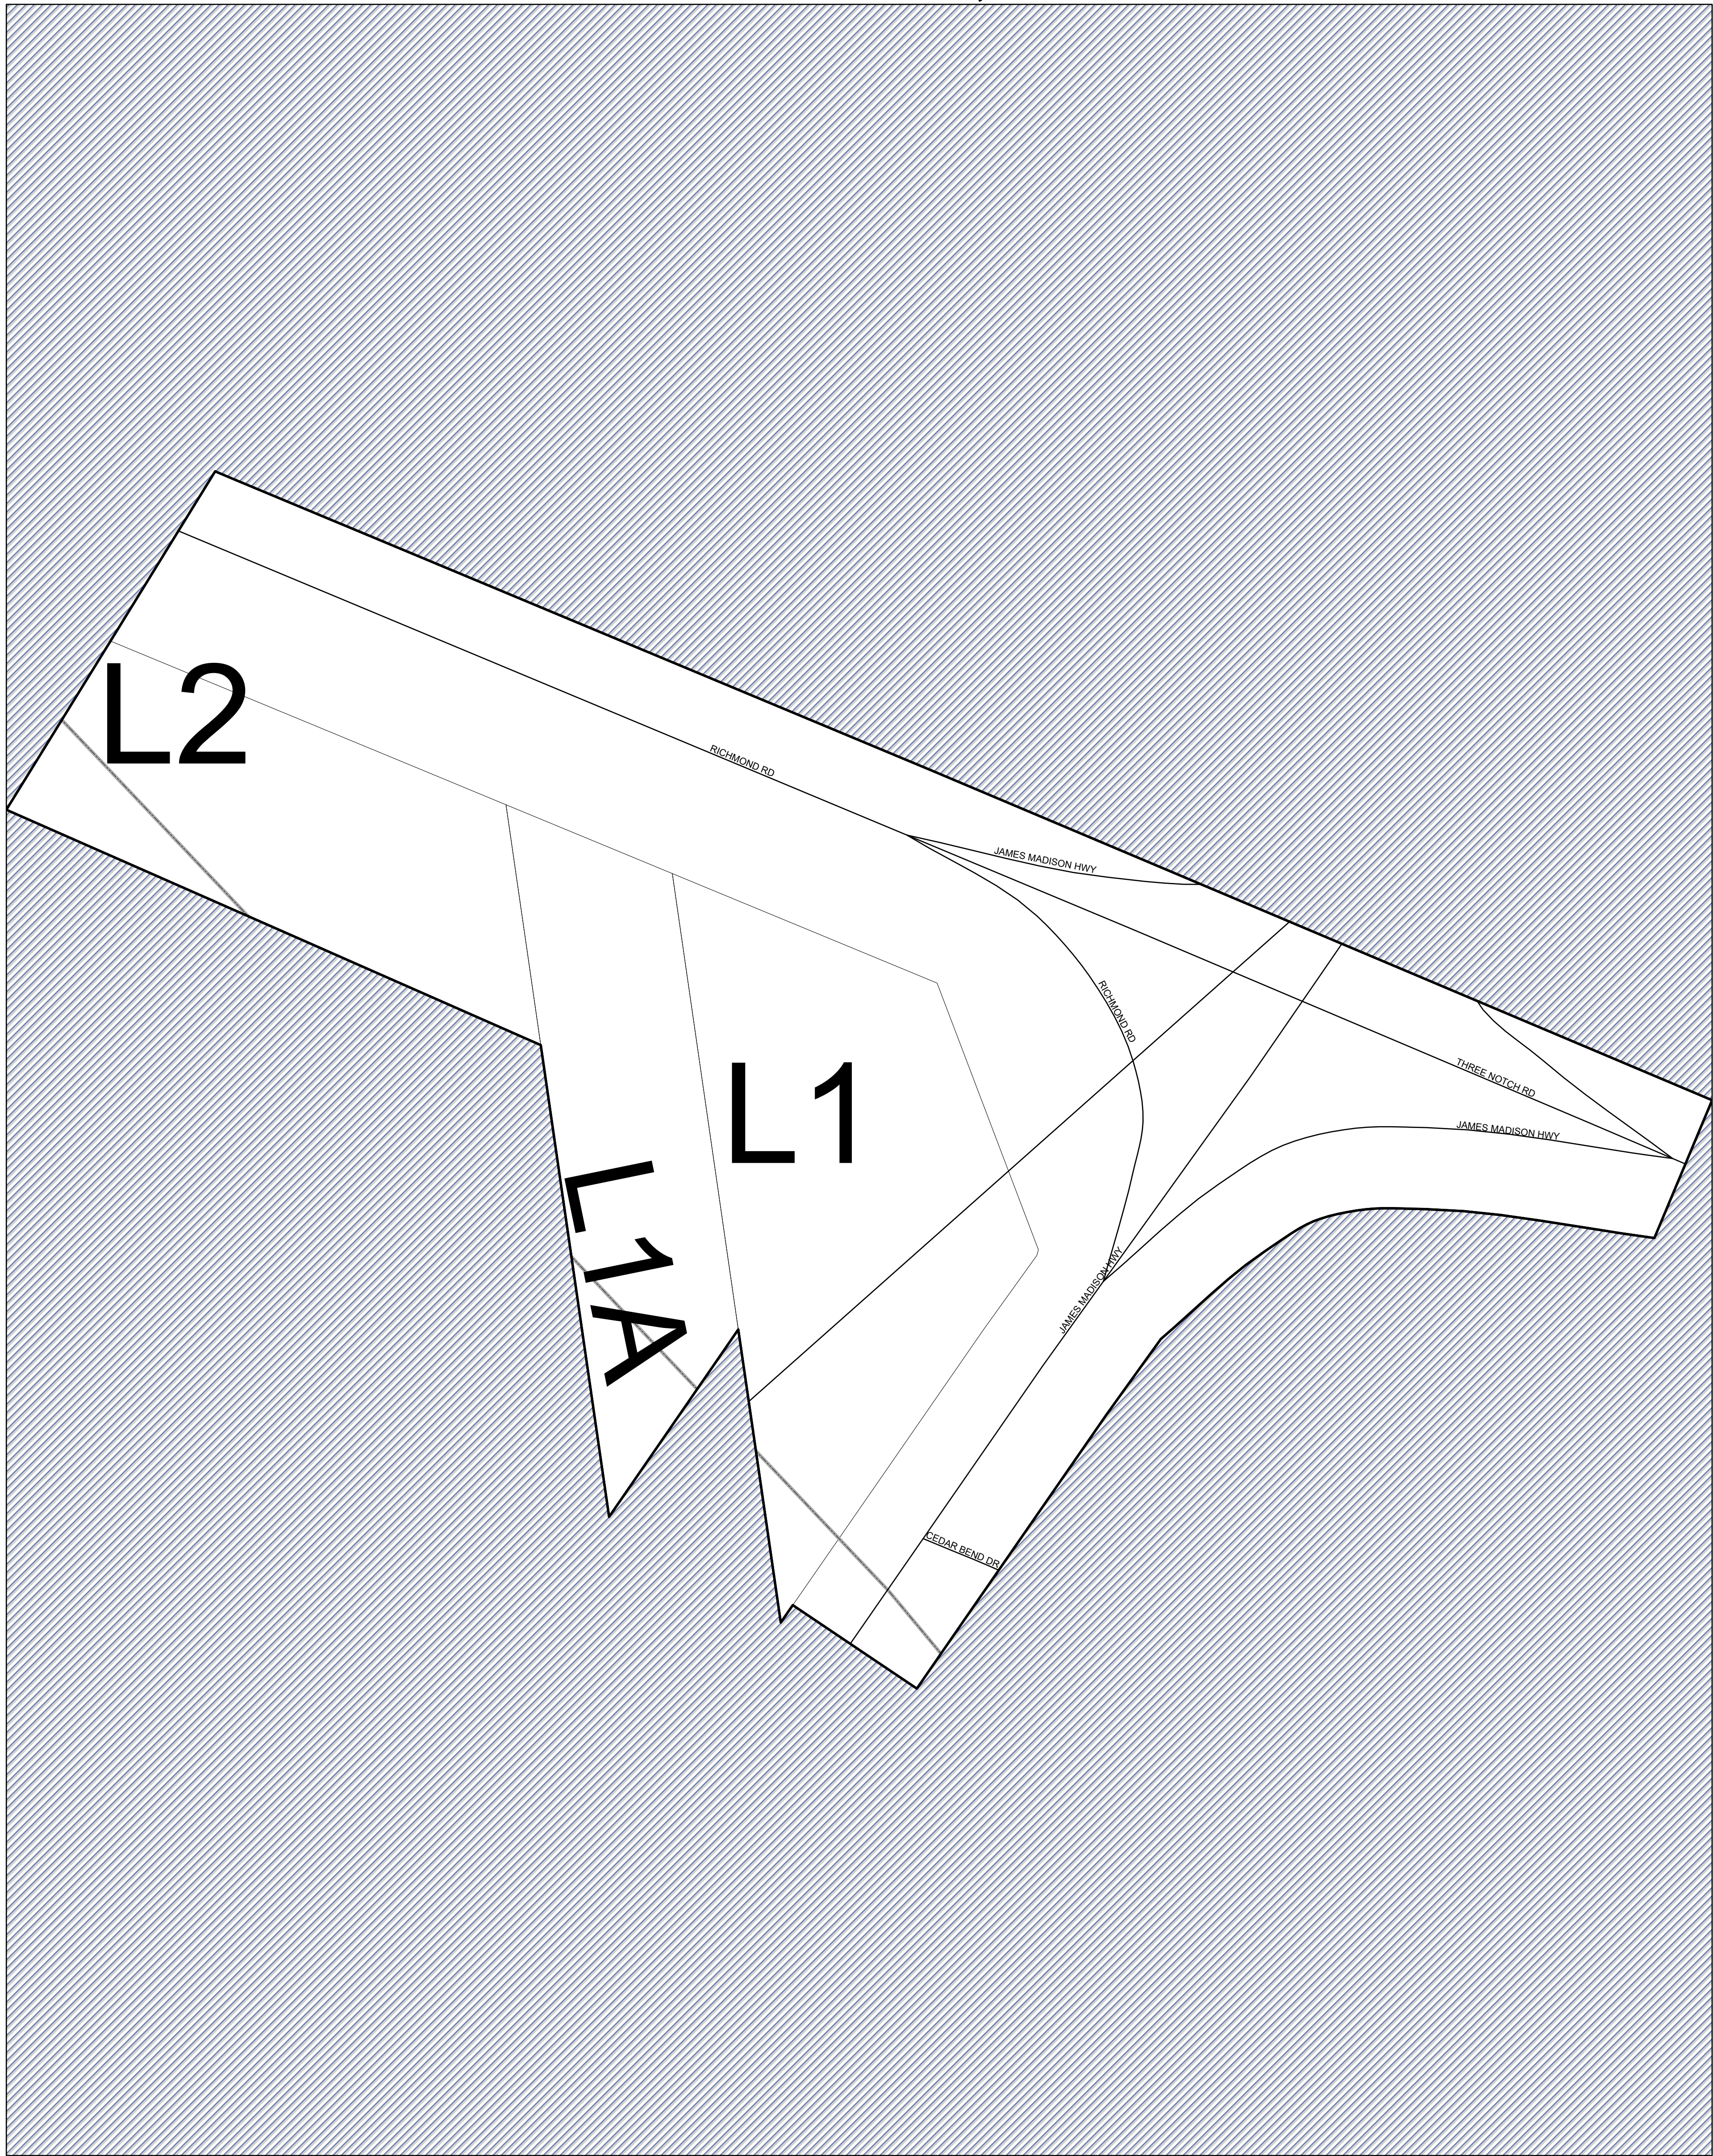

FLUVANNA COUNTY, VIRGINIA

SECTION 5A

1:413

Legend

- Roads
- --- Waterline
- Waterbodies
- County Boundaries
- Parcels
- Tax Sheet Grid

REVISION NOTES

Printed by Hurt & Proffitt, Inc. on: 4/3/2024
Data updated as of: 12/31/2023