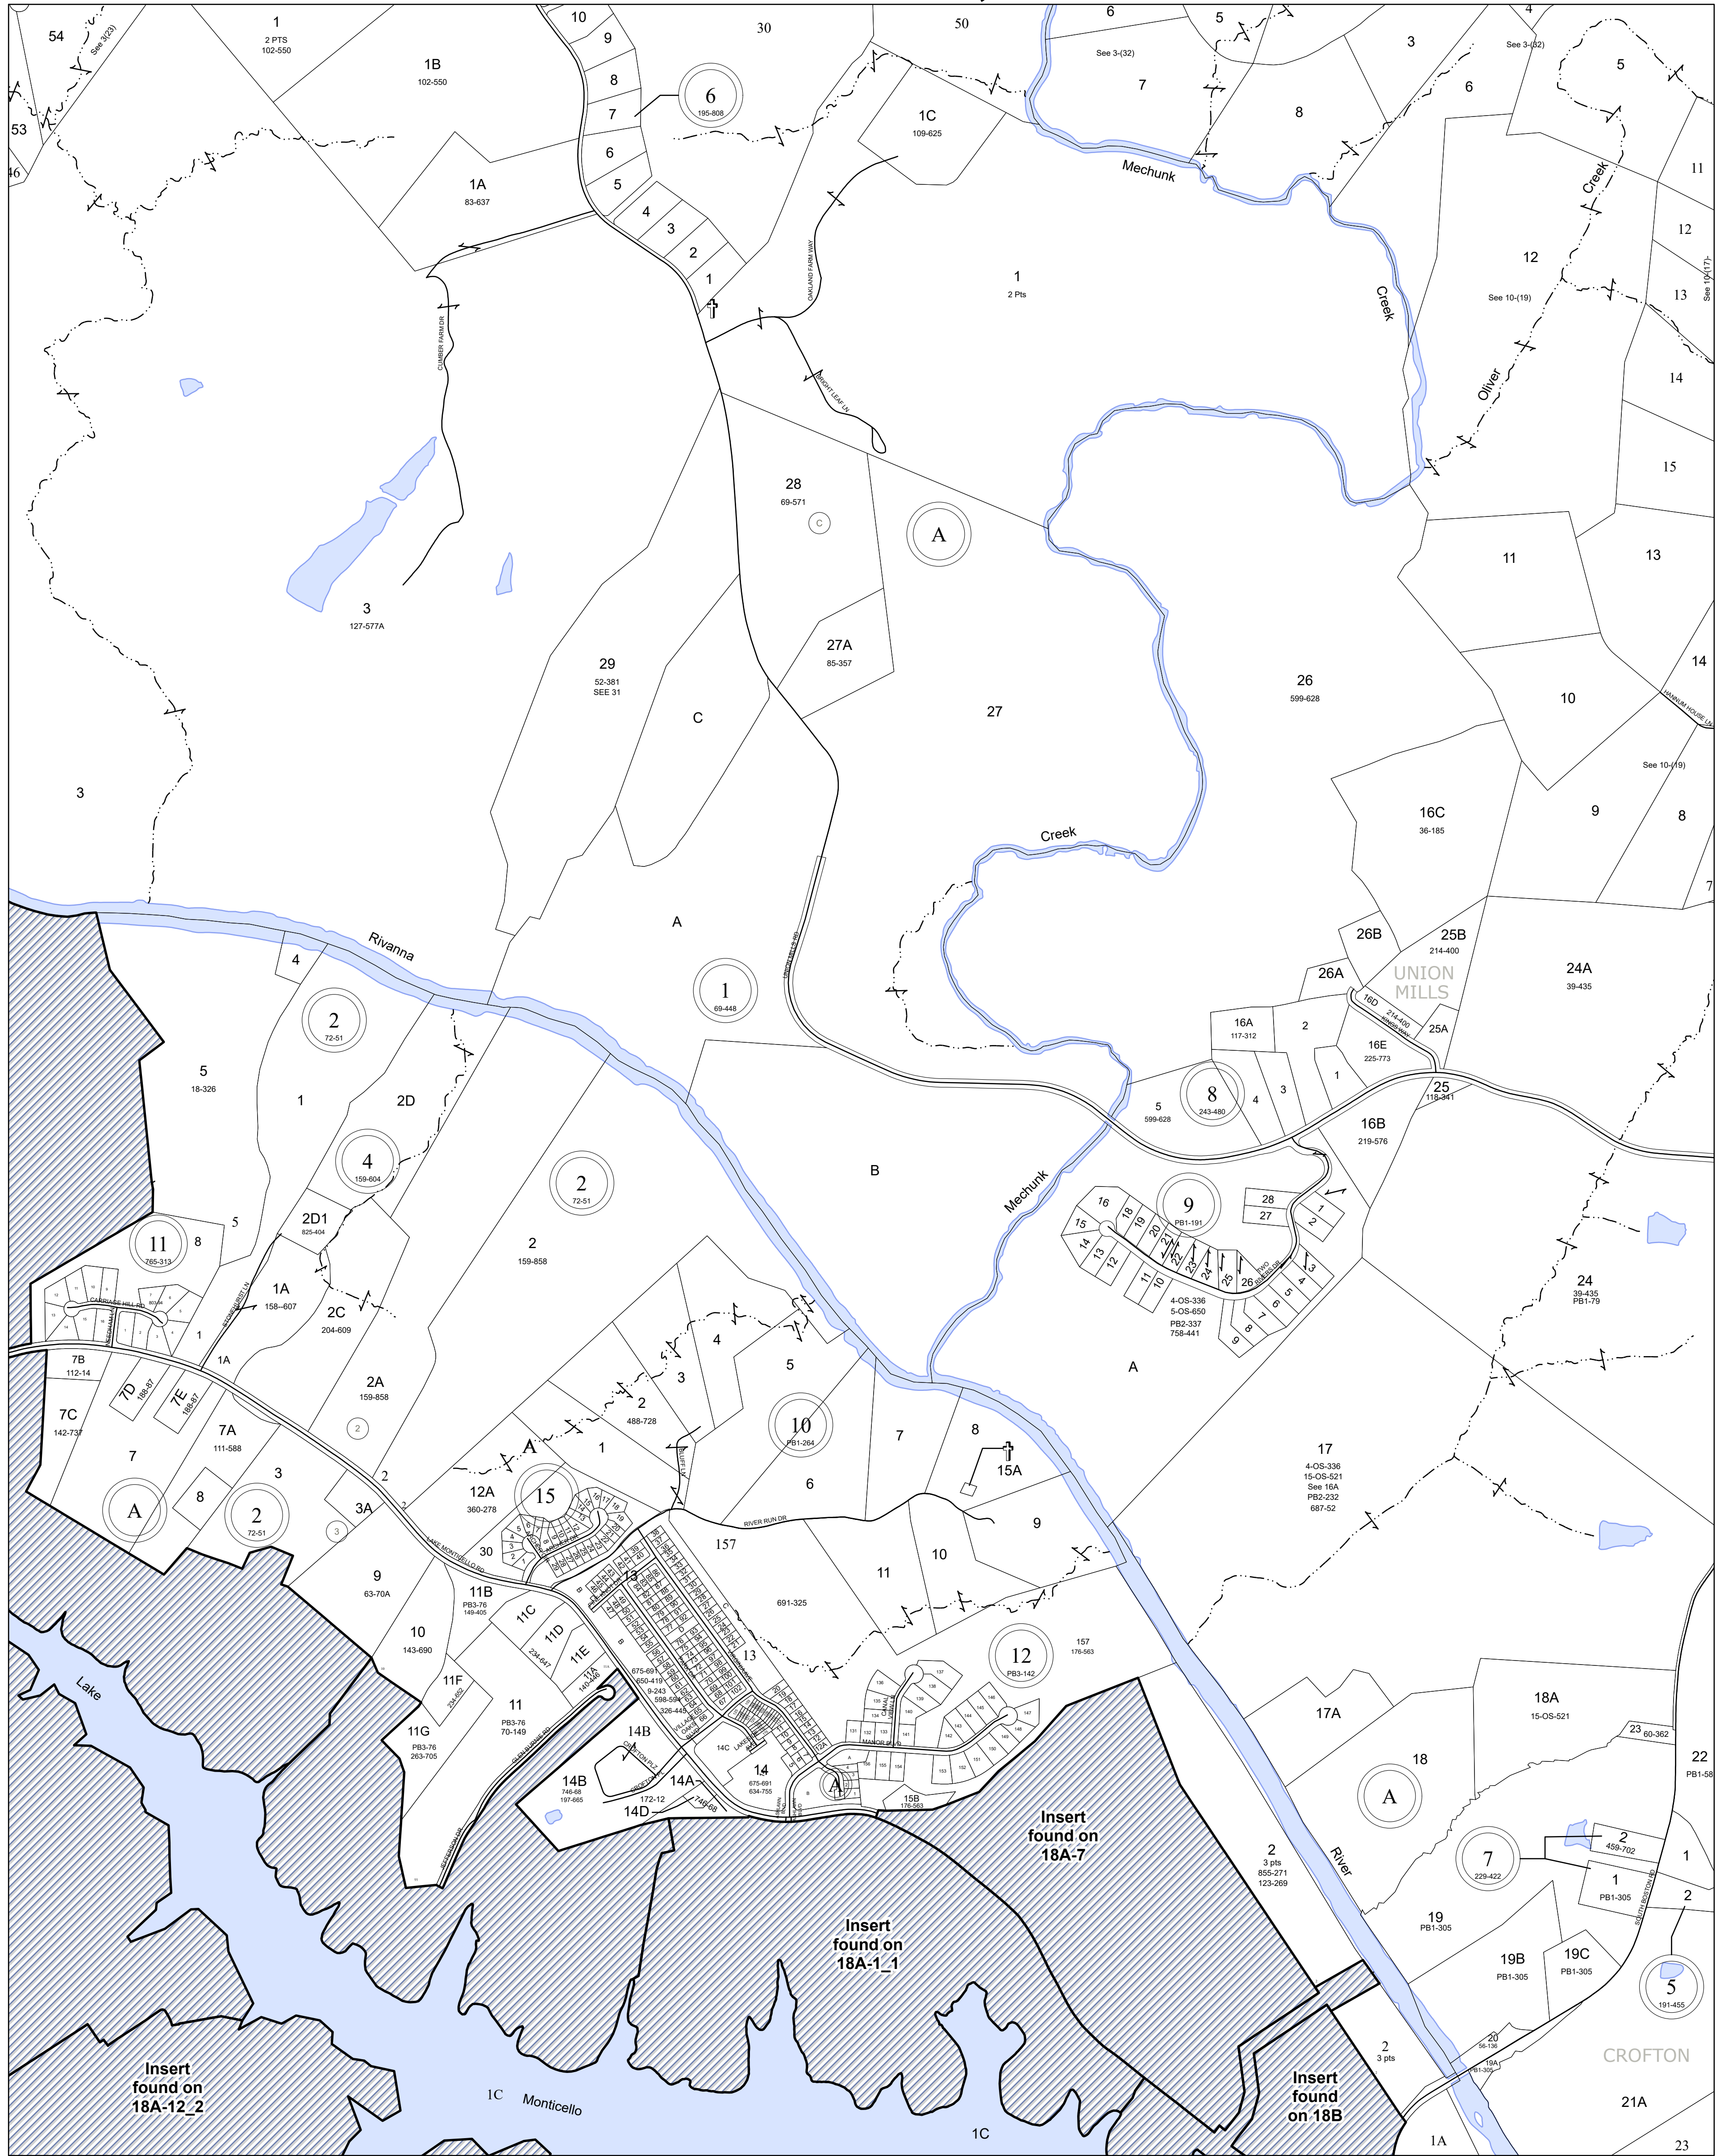

FLUVANNA COUNTY, VIRGINIA

SECTION 9

1:7,200

Legend

- Roads
- - - Waterline
- Waterbodies
- County Boundaries
- Parcels
- Tax Sheet Grid

REVISION NOTES

Printed Hurt & Proffitt, Inc. on: 4/3/2024
Data updated as of: 12/31/2023