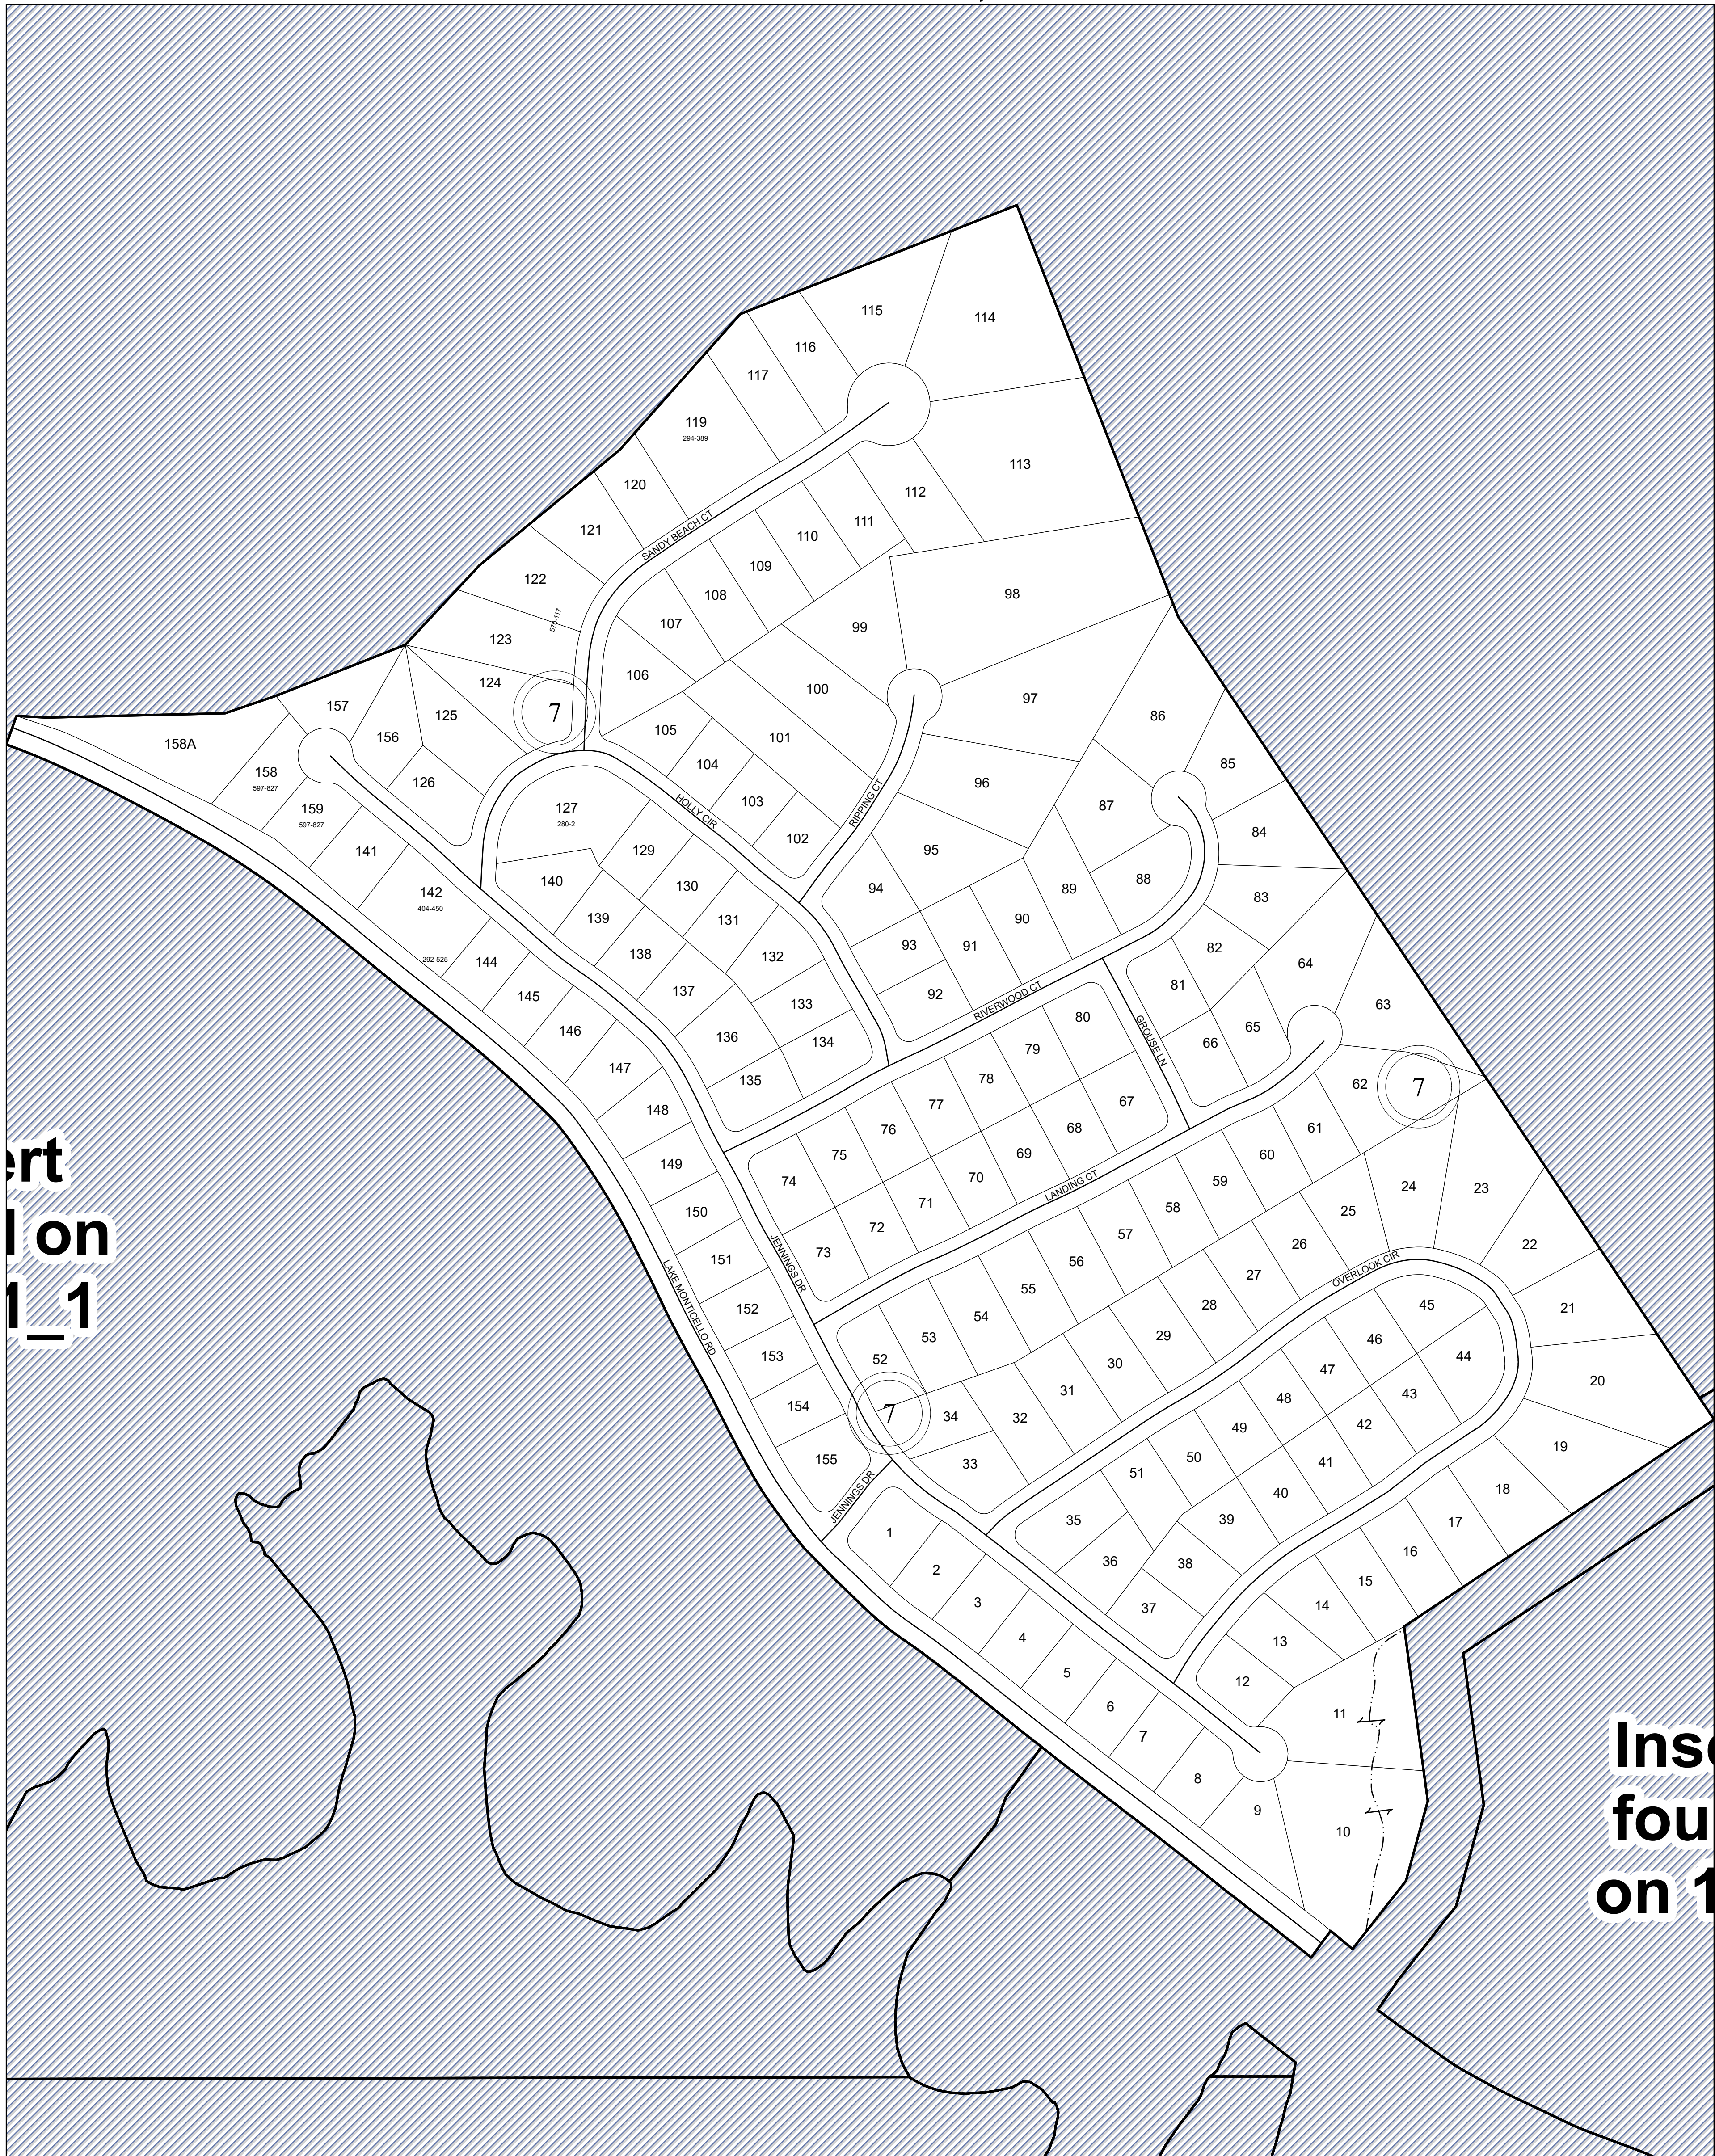

MATCHING SHEET

FLUVANNA COUNTY, VIRGINIA

Part
on
1_1

Inset
four
on 1

SECTION 18A-7

1:1,871

MAP LOCATION

Legend