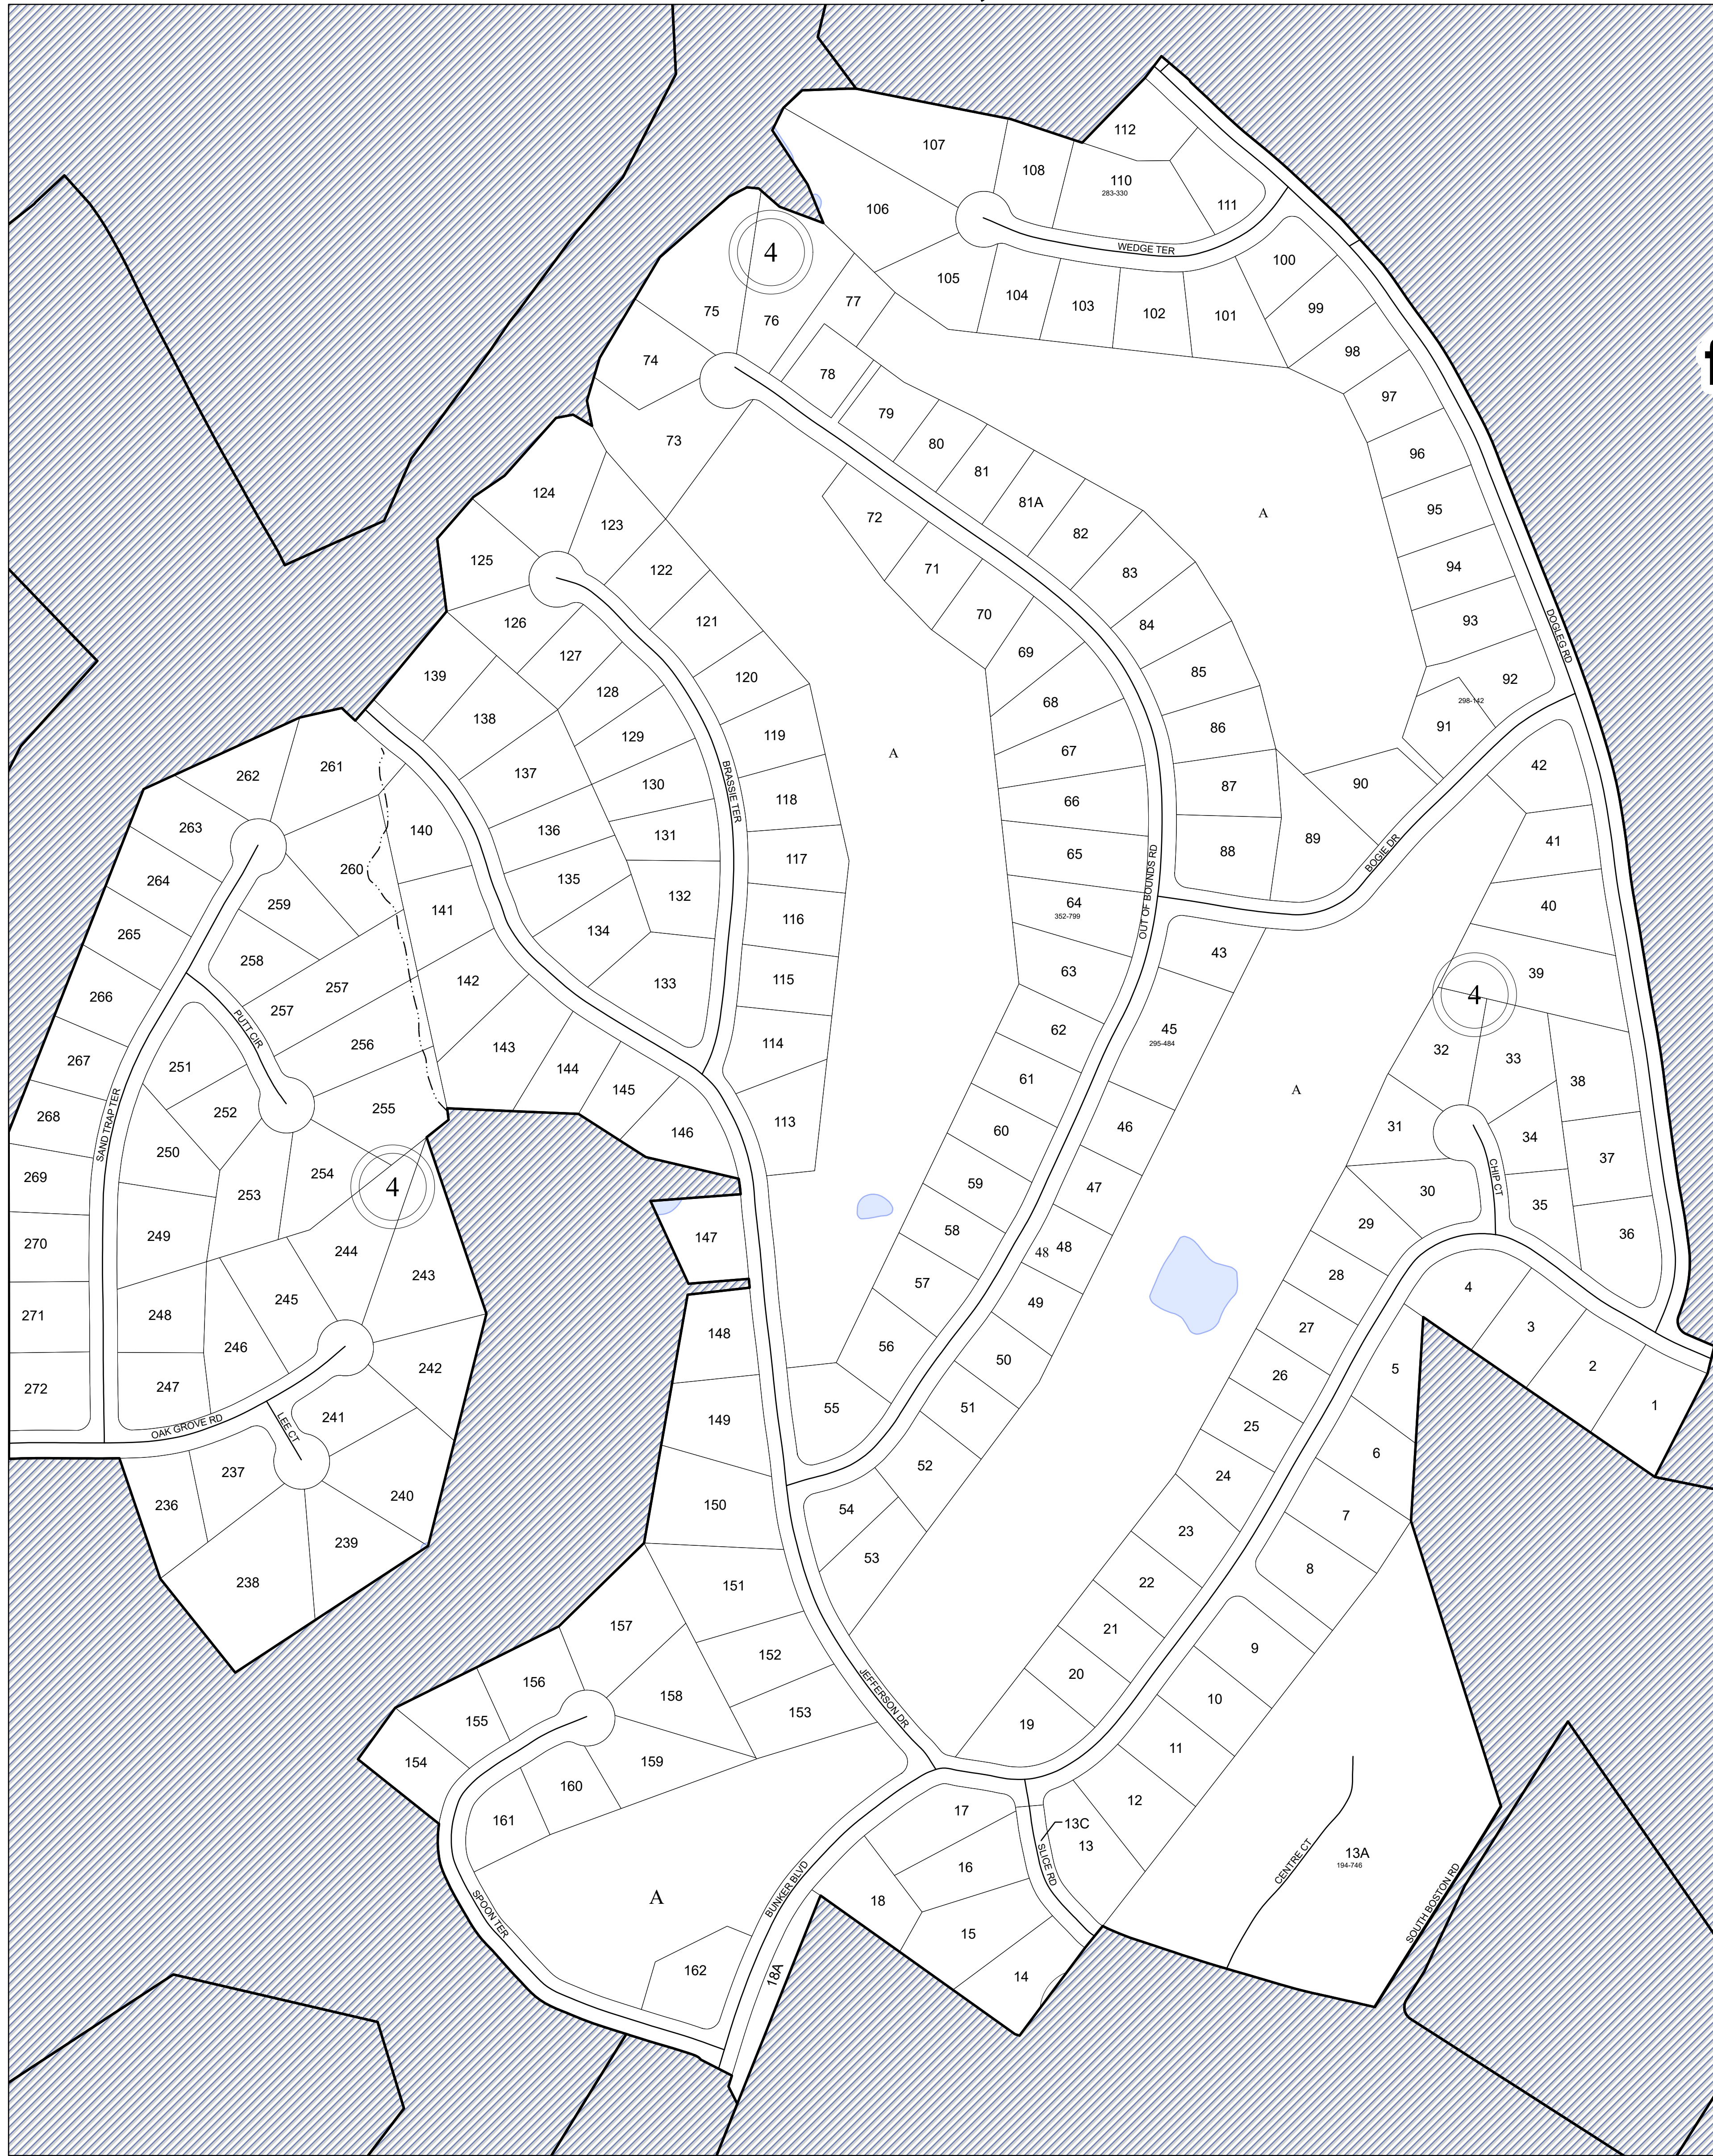

FLUVANNA COUNTY, VIRGINIA

SECTION 18A-4_1

Legend

- Roads
- Waterline
- Waterbodies
- County Boundaries
- Parcels
- Tax Sheet Grid

1:1,839

REVISION NOTES

Printed by Hurt & Proffitt, Inc. on: 4/3/2024
Data updated as of: 12/31/2023