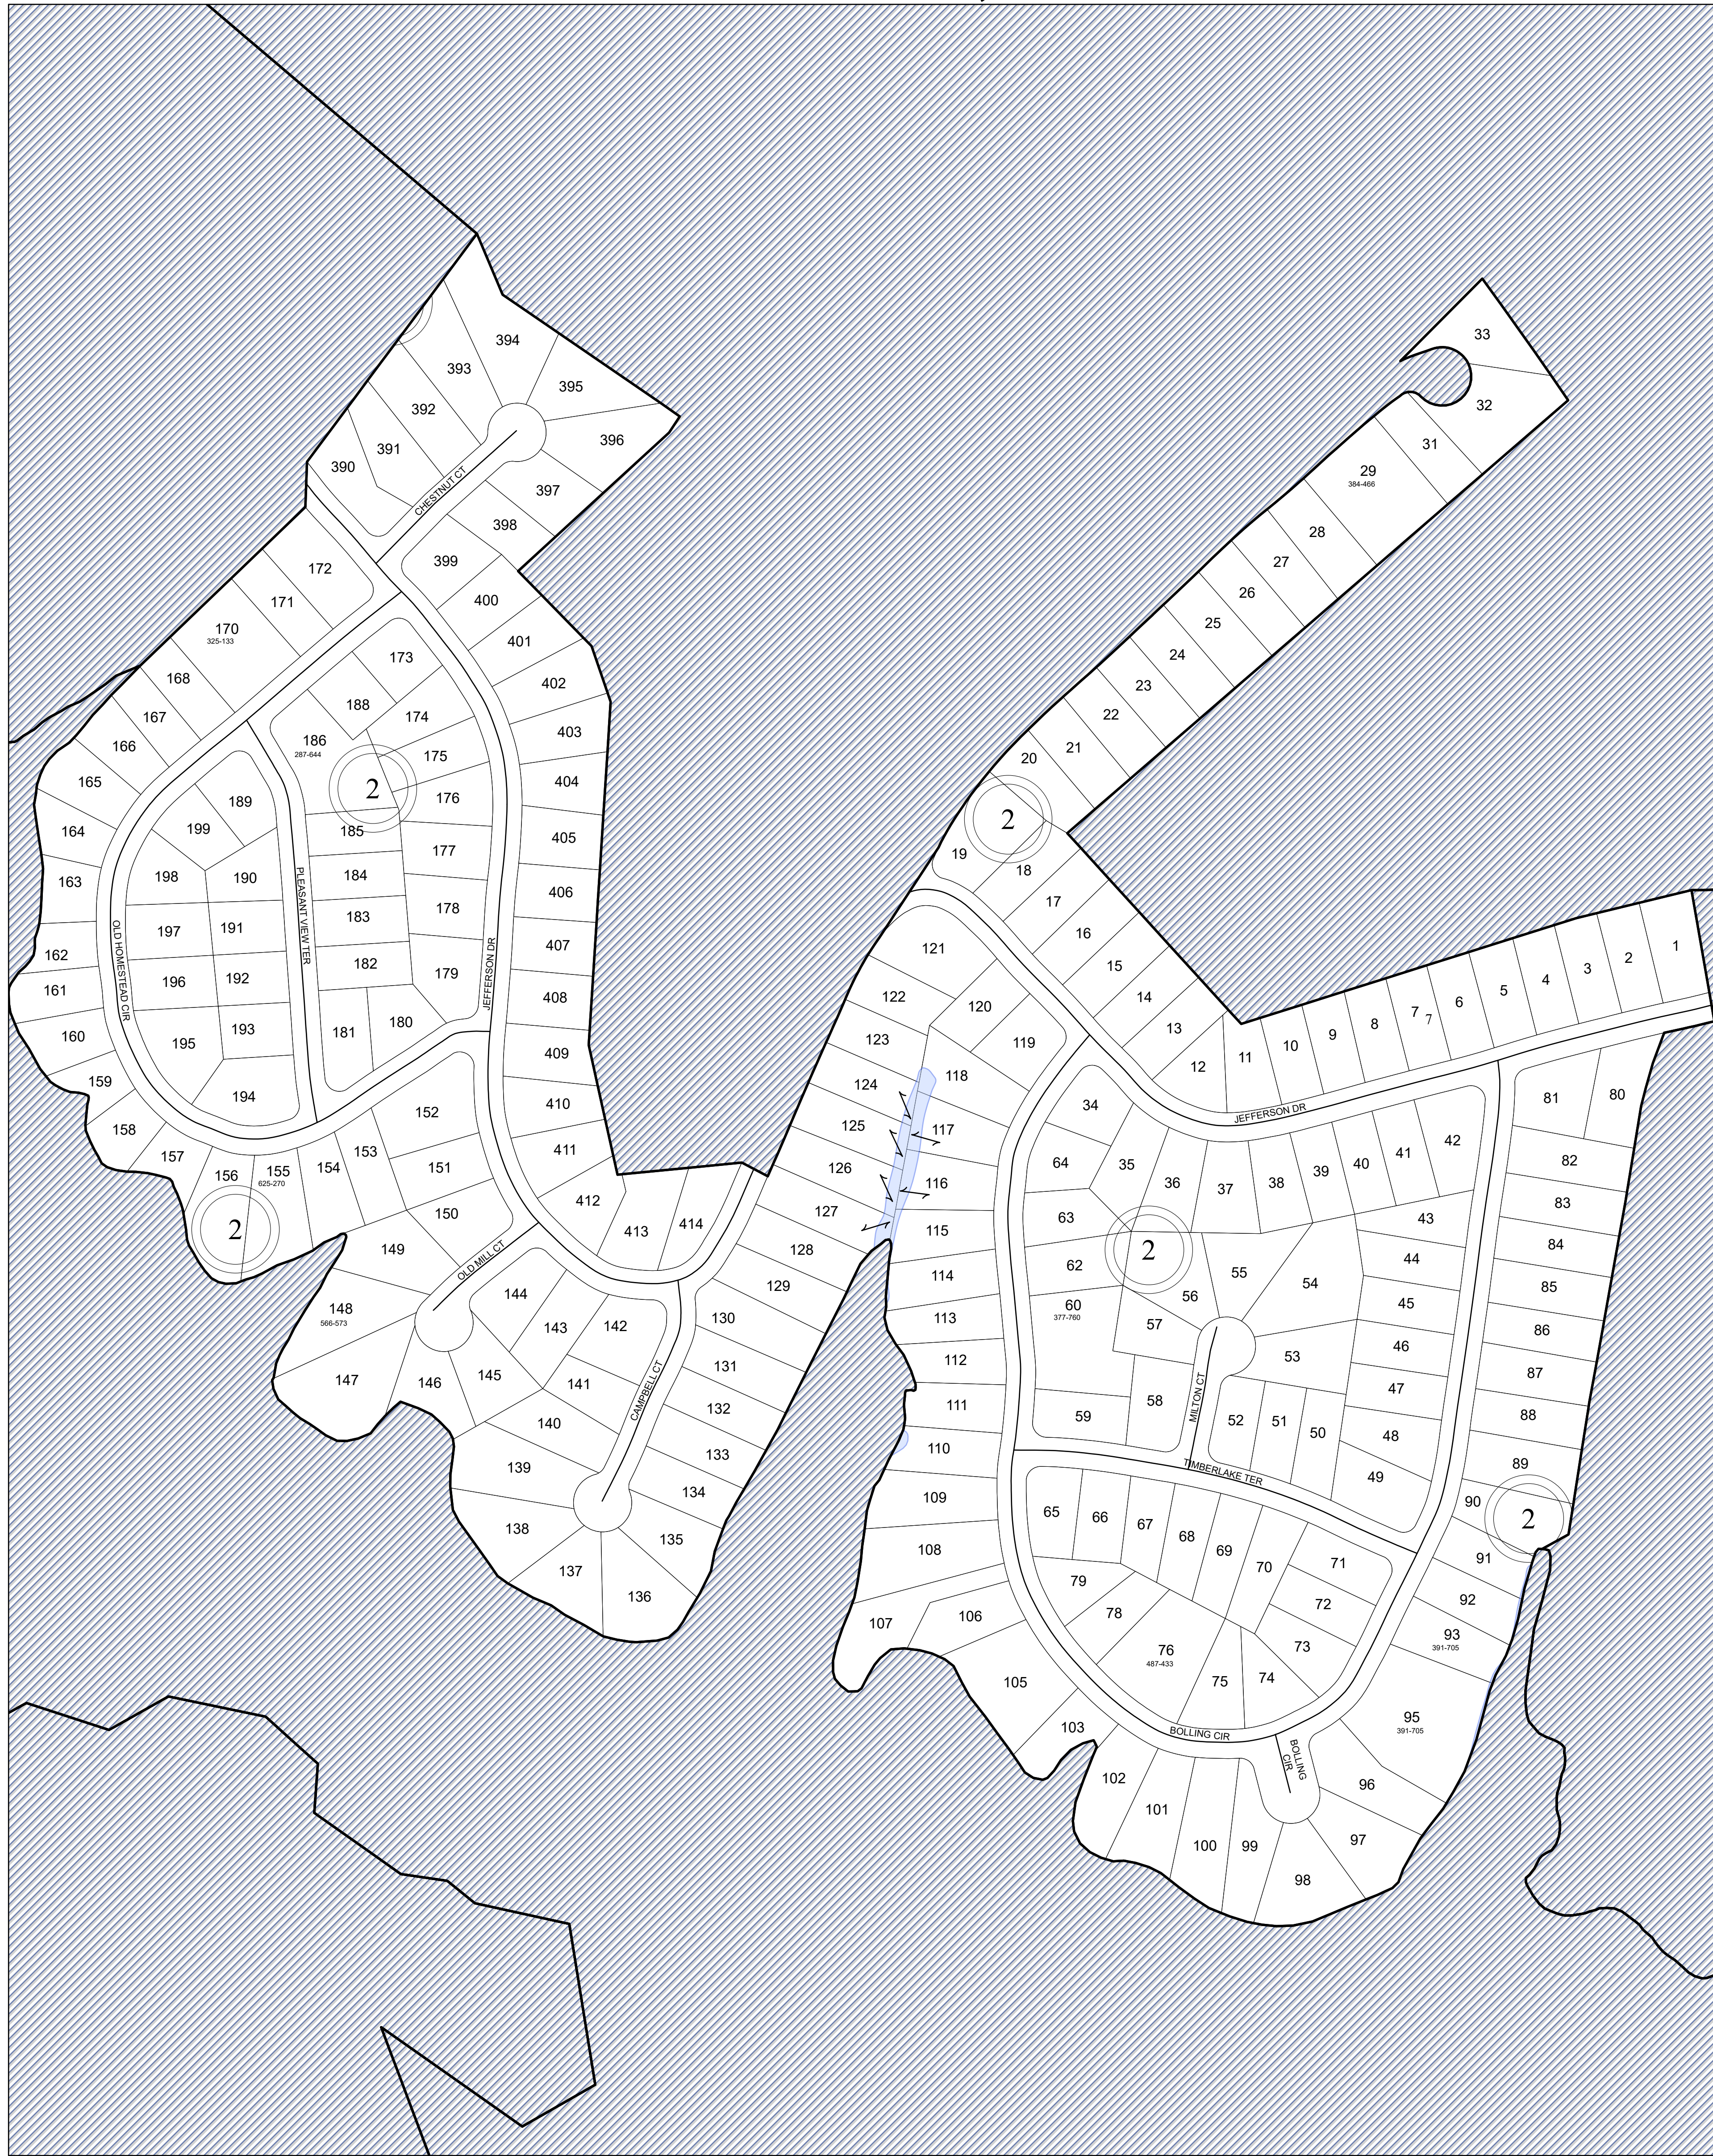

FLUVANNA COUNTY, VIRGINIA

SECTION 18A-2_2

Legend

- Roads
- Waterline
- Waterbodies
- County Boundaries
- Parcels
- Tax Sheet Grid

1:1,761

REVISION NOTES

Printed by Hurt & Proffitt, Inc. on: 4/3/2024
Data updated as of: 12/31/2023