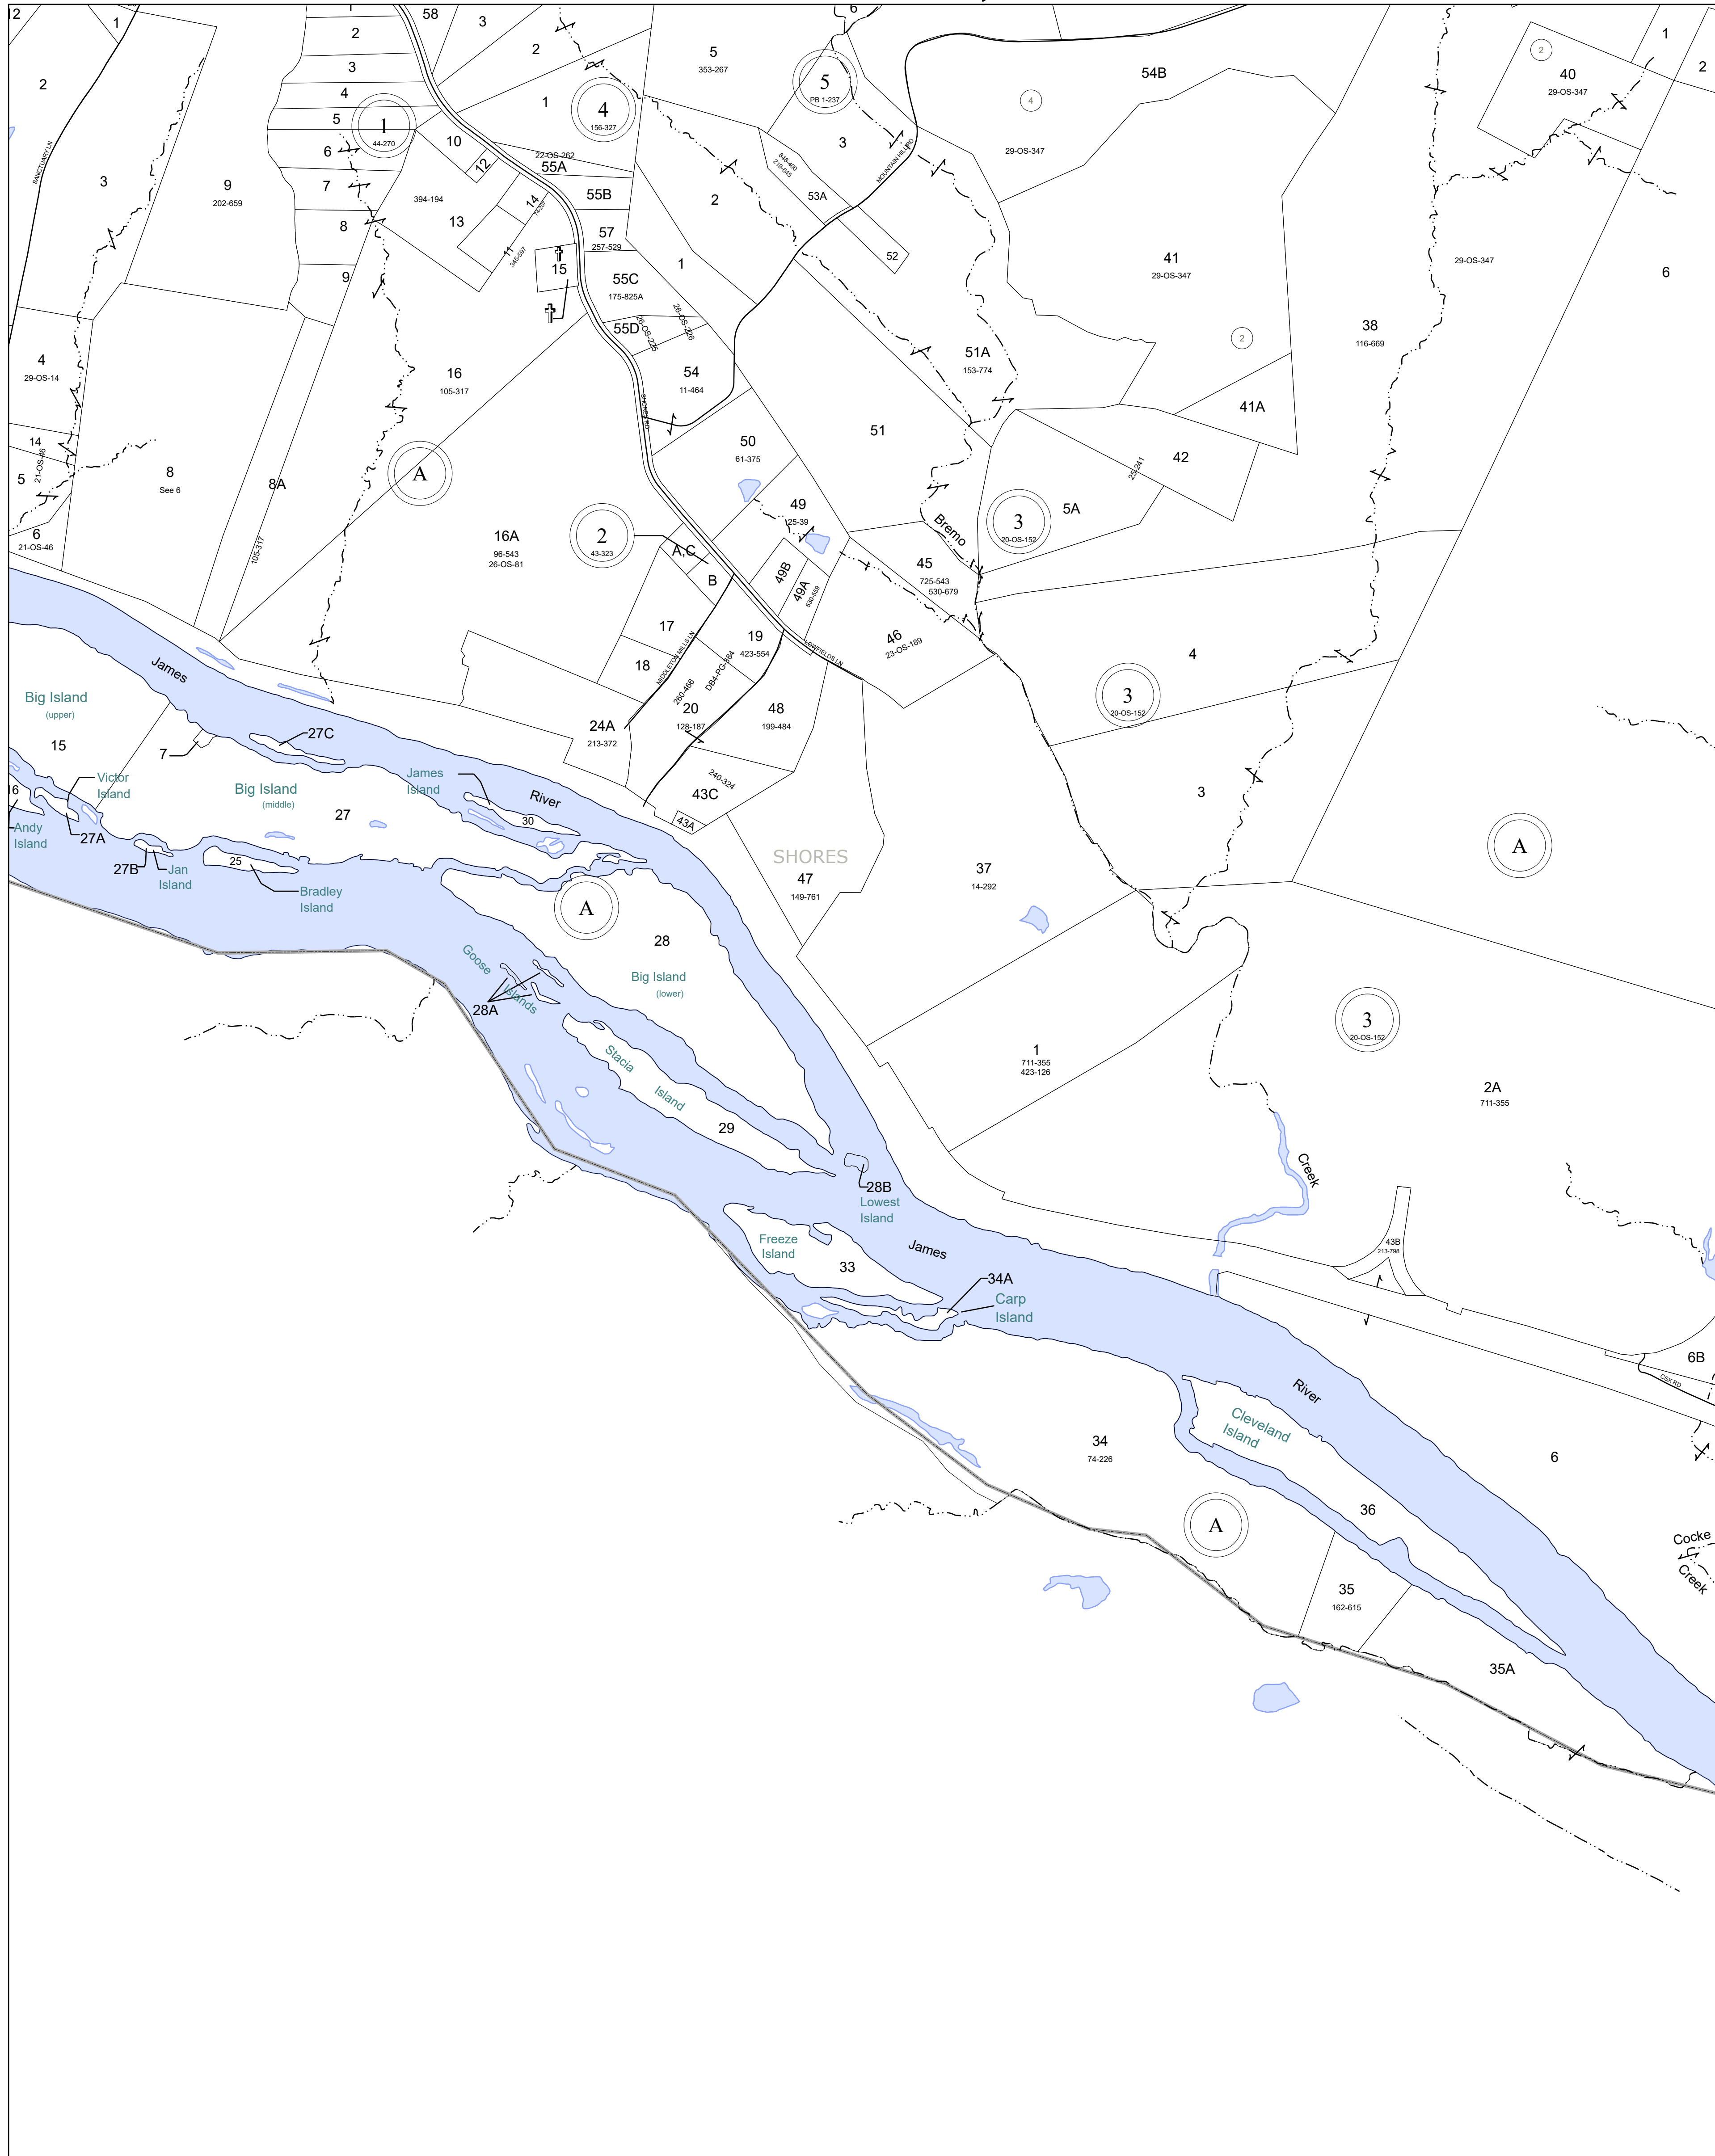

FLUVANNA COUNTY, VIRGINIA

SECTION 57

1:7,200

Legend

- Roads
- Waterline
- Waterbodies
- County Boundaries
- Parcels
- Tax Sheet Grid

REVISION NOTES

Printed Hurt & Proffitt, Inc. on: 4/3/2024
Data updated as of: 12/31/2023