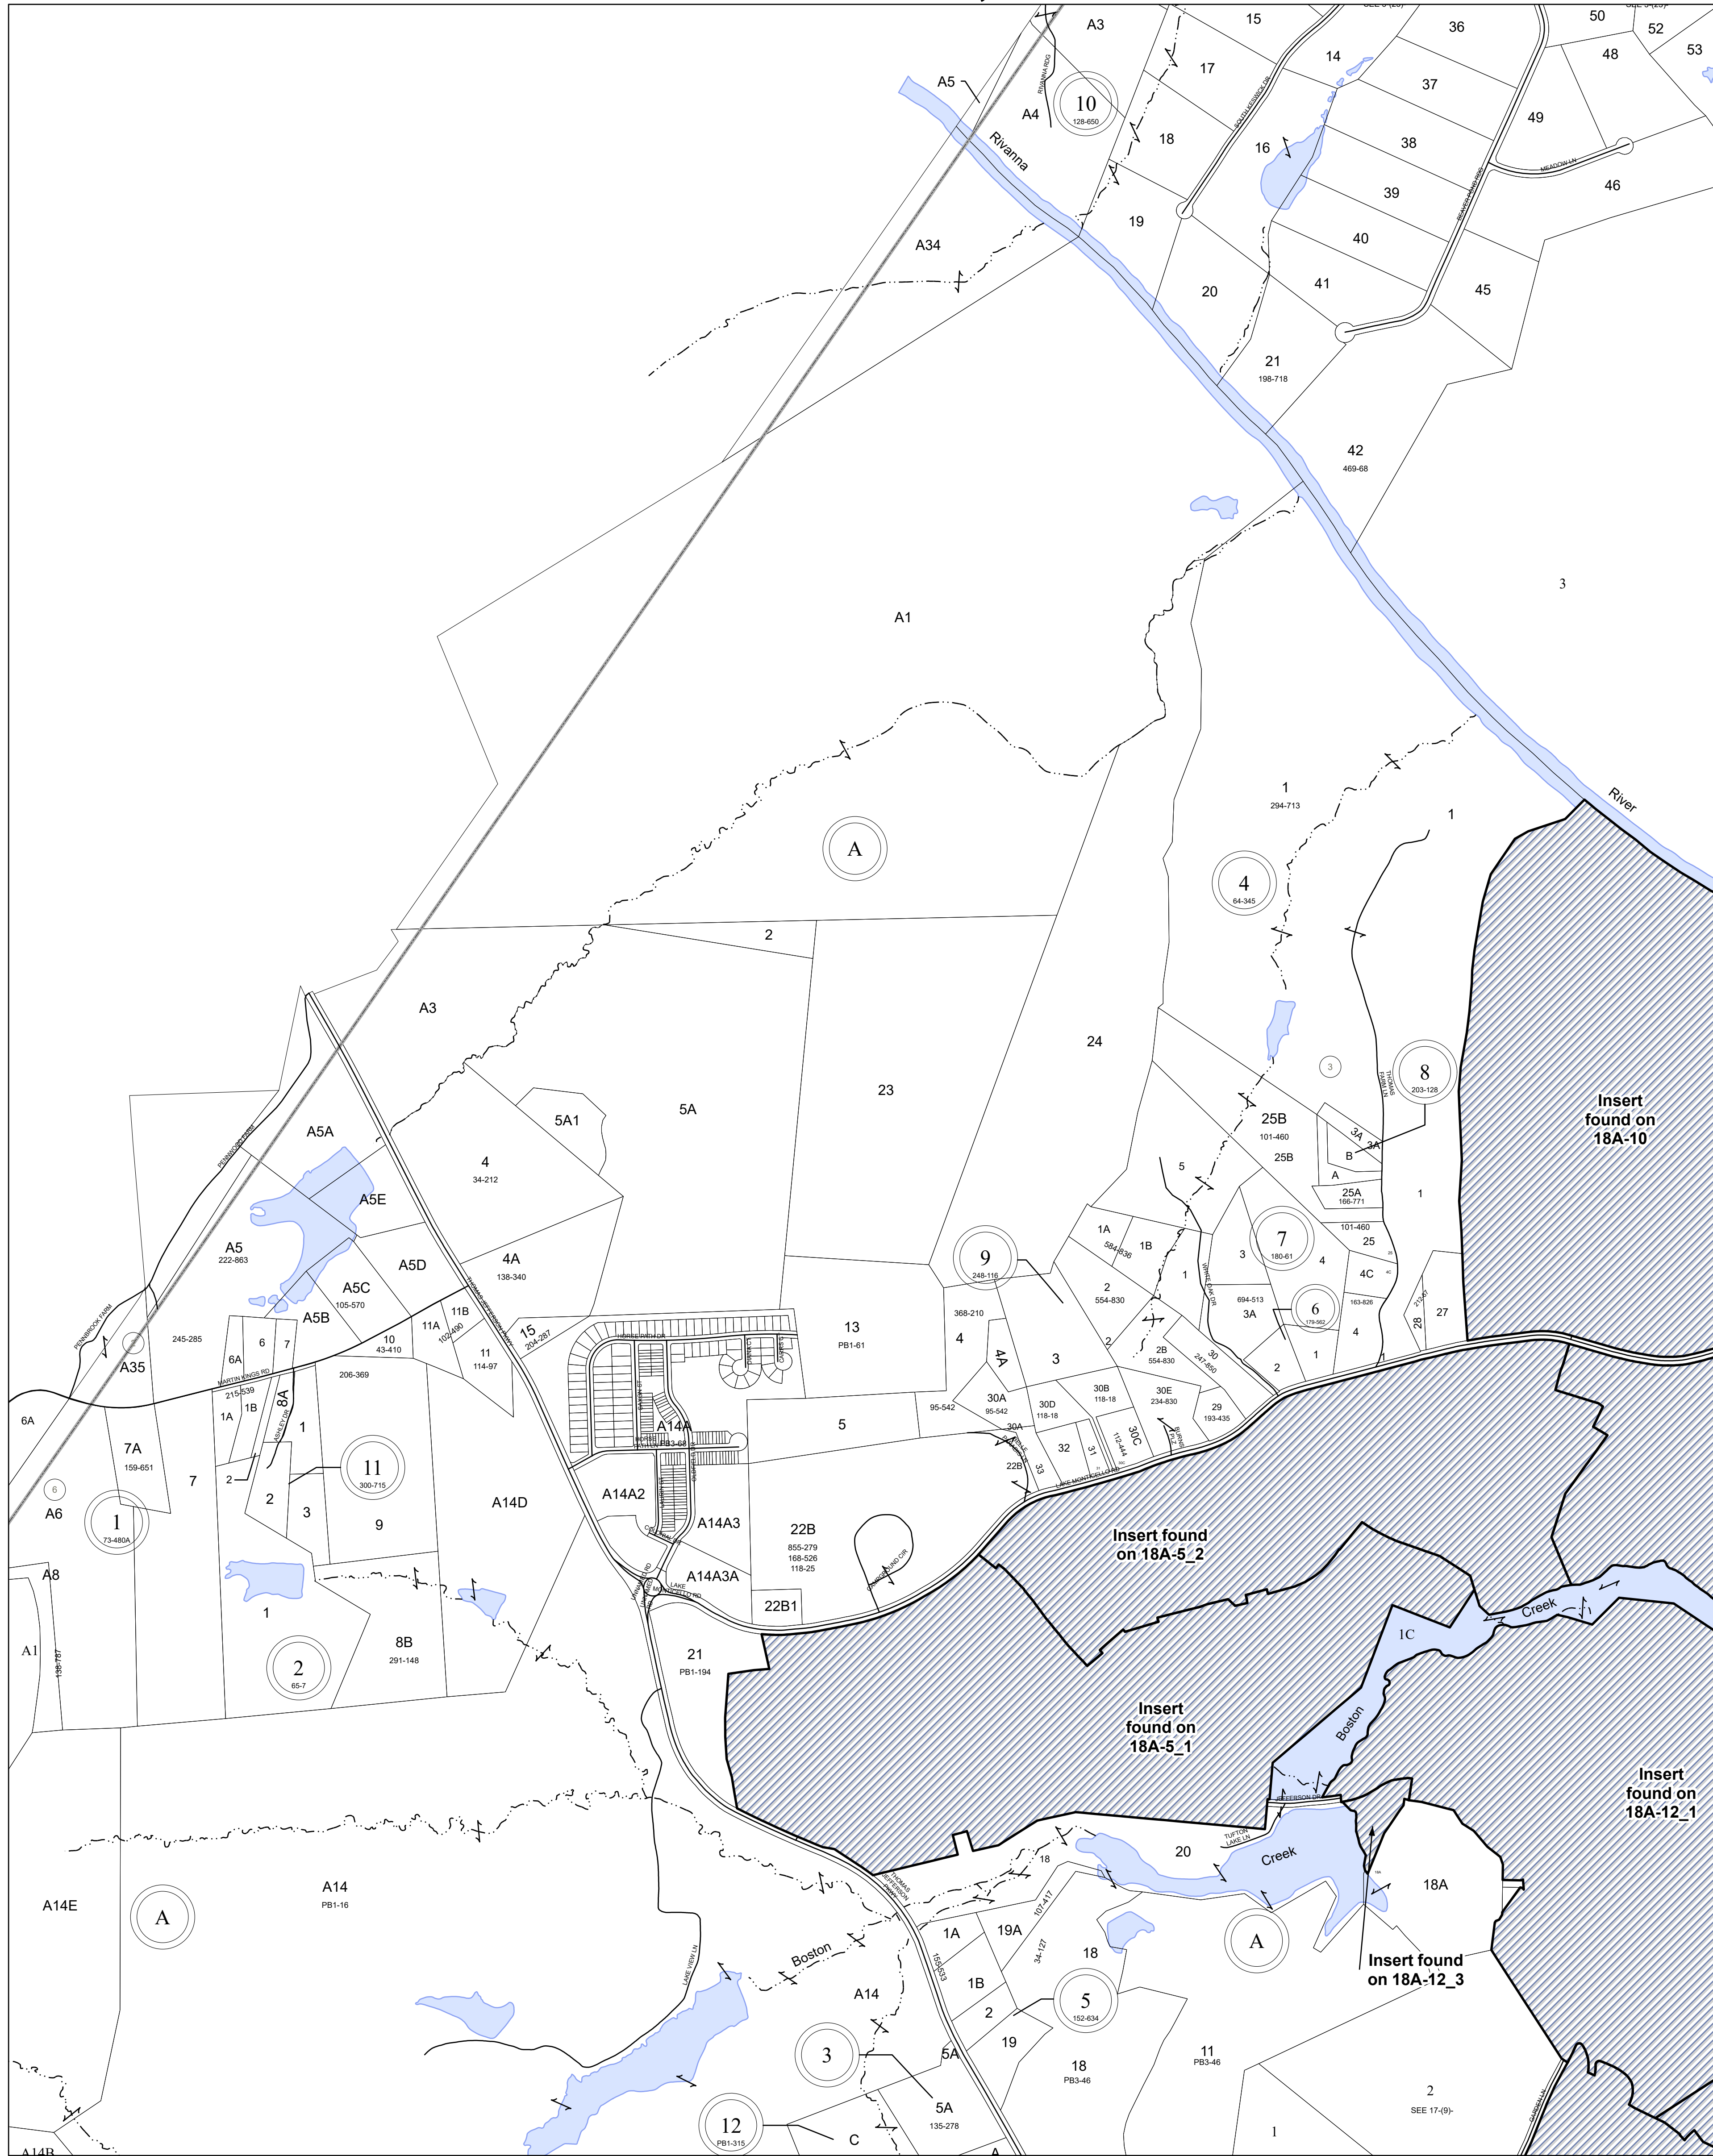

FLUVANNA COUNTY, VIRGINIA

SECTION 8

1:7,200

MAP LOCATION

Legend

- Roads
- Waterline
- Waterbodies
- County Boundaries
- Parcels
- Tax Sheet Grid

MATCHING SHEET

REVISION NOTES

Printed Hurt & Proffitt, Inc. on: 4/3/2024
Data updated as of: 12/31/2023