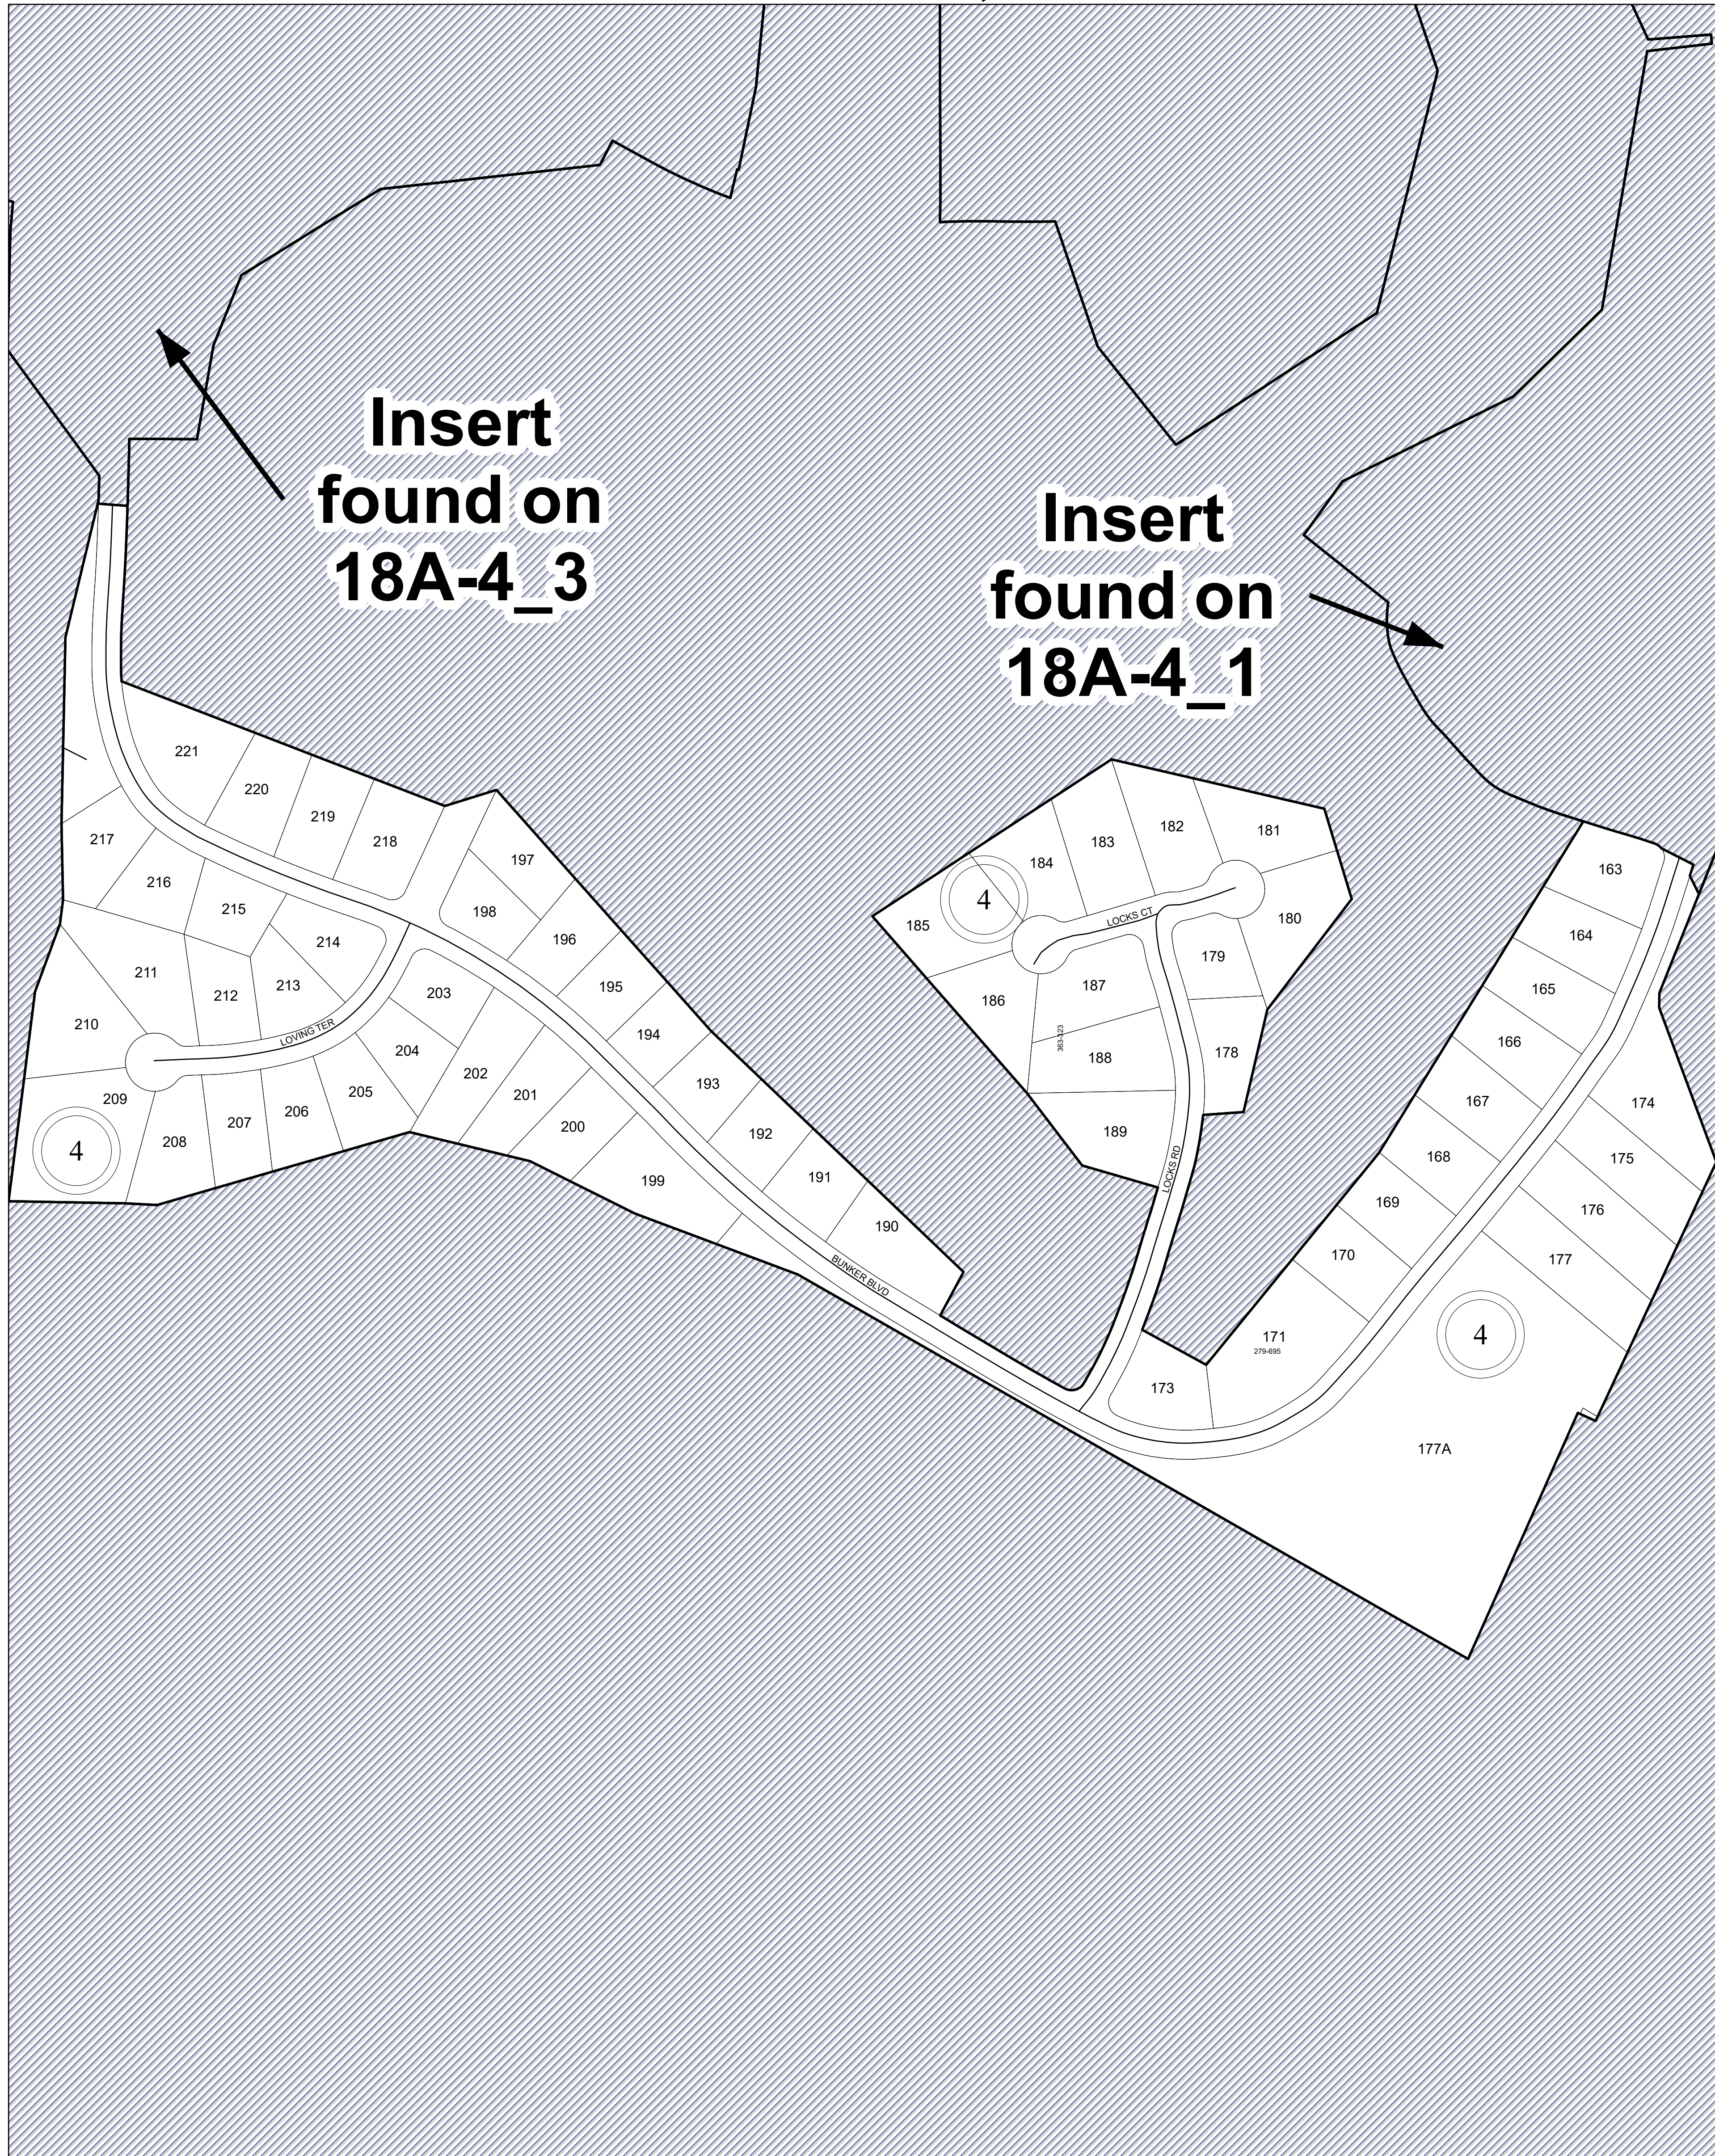

FLUVANNA COUNTY, VIRGINIA

SECTION 18A-4_2

Legend

- Roads
- Waterline
- Waterbodies
- County Boundaries
- Parcels
- Tax Sheet Grid

1:1,767

REVISION NOTES

Printed by Hurt & Proffitt, Inc. on: 4/3/2024
Data updated as of: 12/31/2023