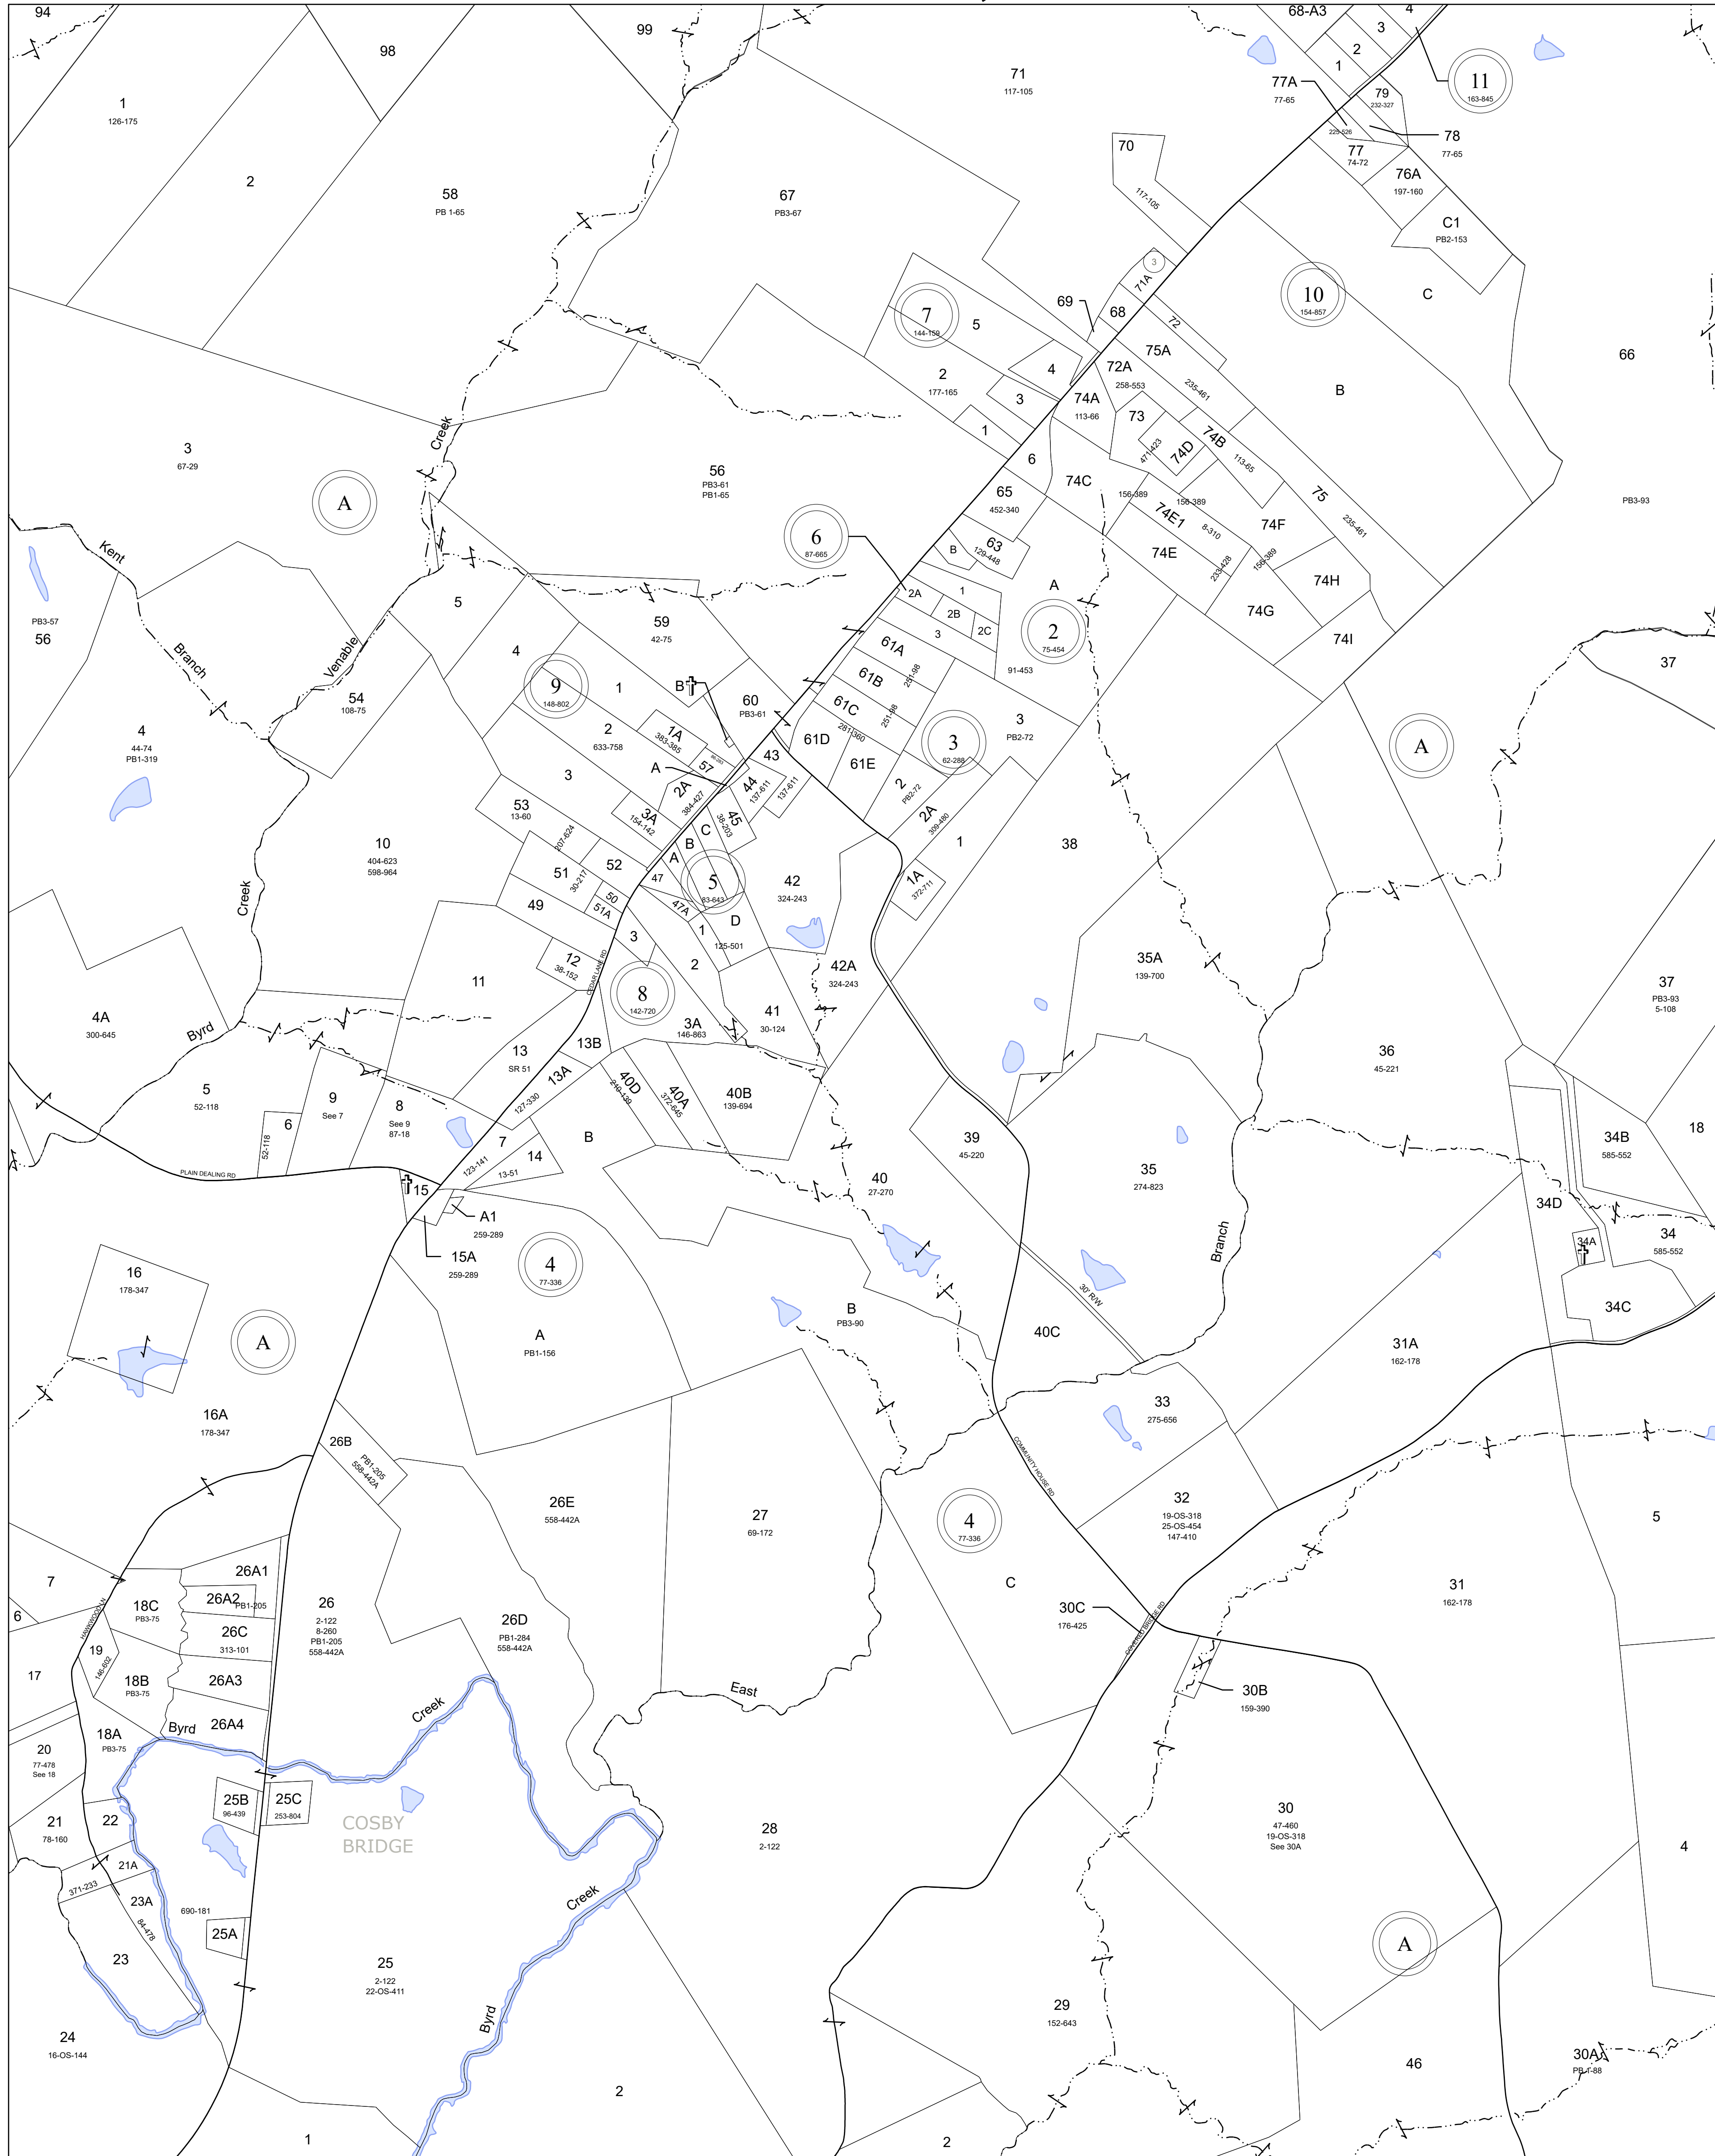

1:7,200

REVISION NOTES	
Printed Hurt & Proffitt, Inc. on:	4/3/2024
Data updated as of:	12/31/2023

MATCHING SHEET		
20	21	22
31		33
42	43	44

FLUVANNA COUNTY, VIRGINIA

SECTION 33

1:7,200

MAP LOCATION

Legend