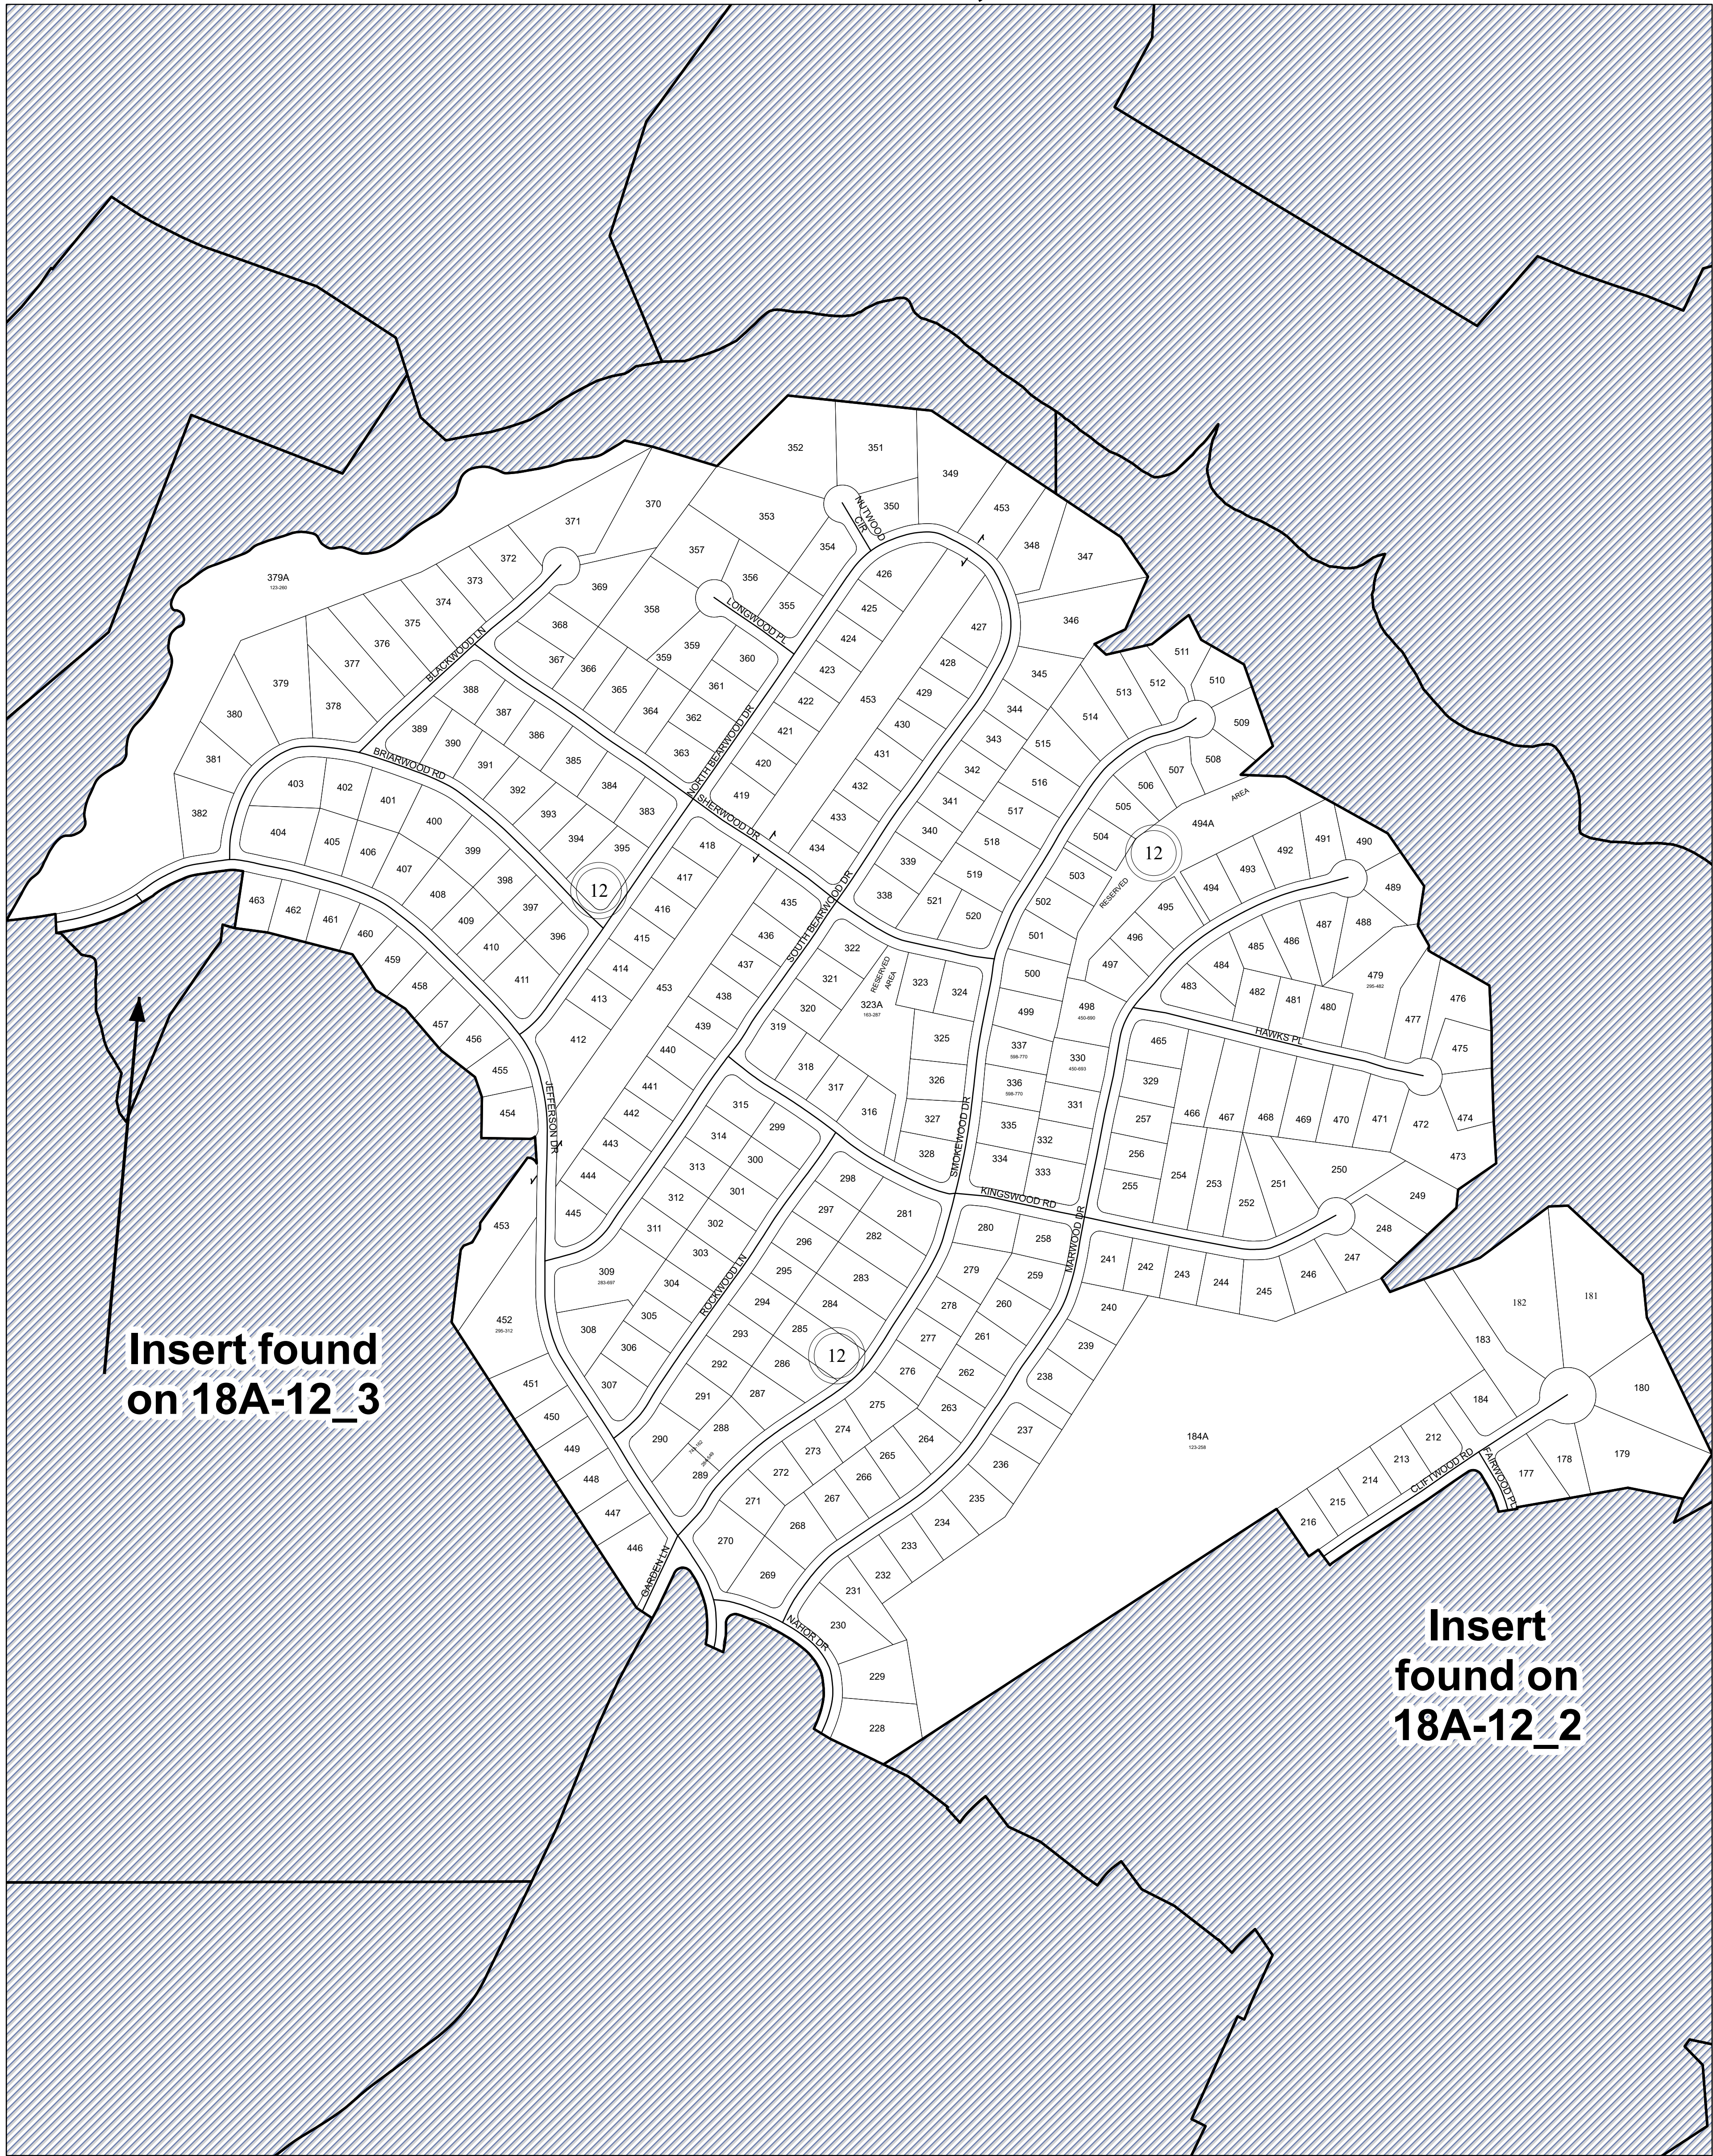

FLUVANNA COUNTY, VIRGINIA

Insert found on 18A-12_3

Insert found on 18A-12_2

SECTION 18A-12_1

Legend

- Roads
- Waterline
- Waterbodies
- County Boundaries
- Parcels
- Tax Sheet Grid

1:2,737

REVISION NOTES

Printed by Hurt & Proffitt, Inc. on: 4/3/2024
Data updated as of: 12/31/2023