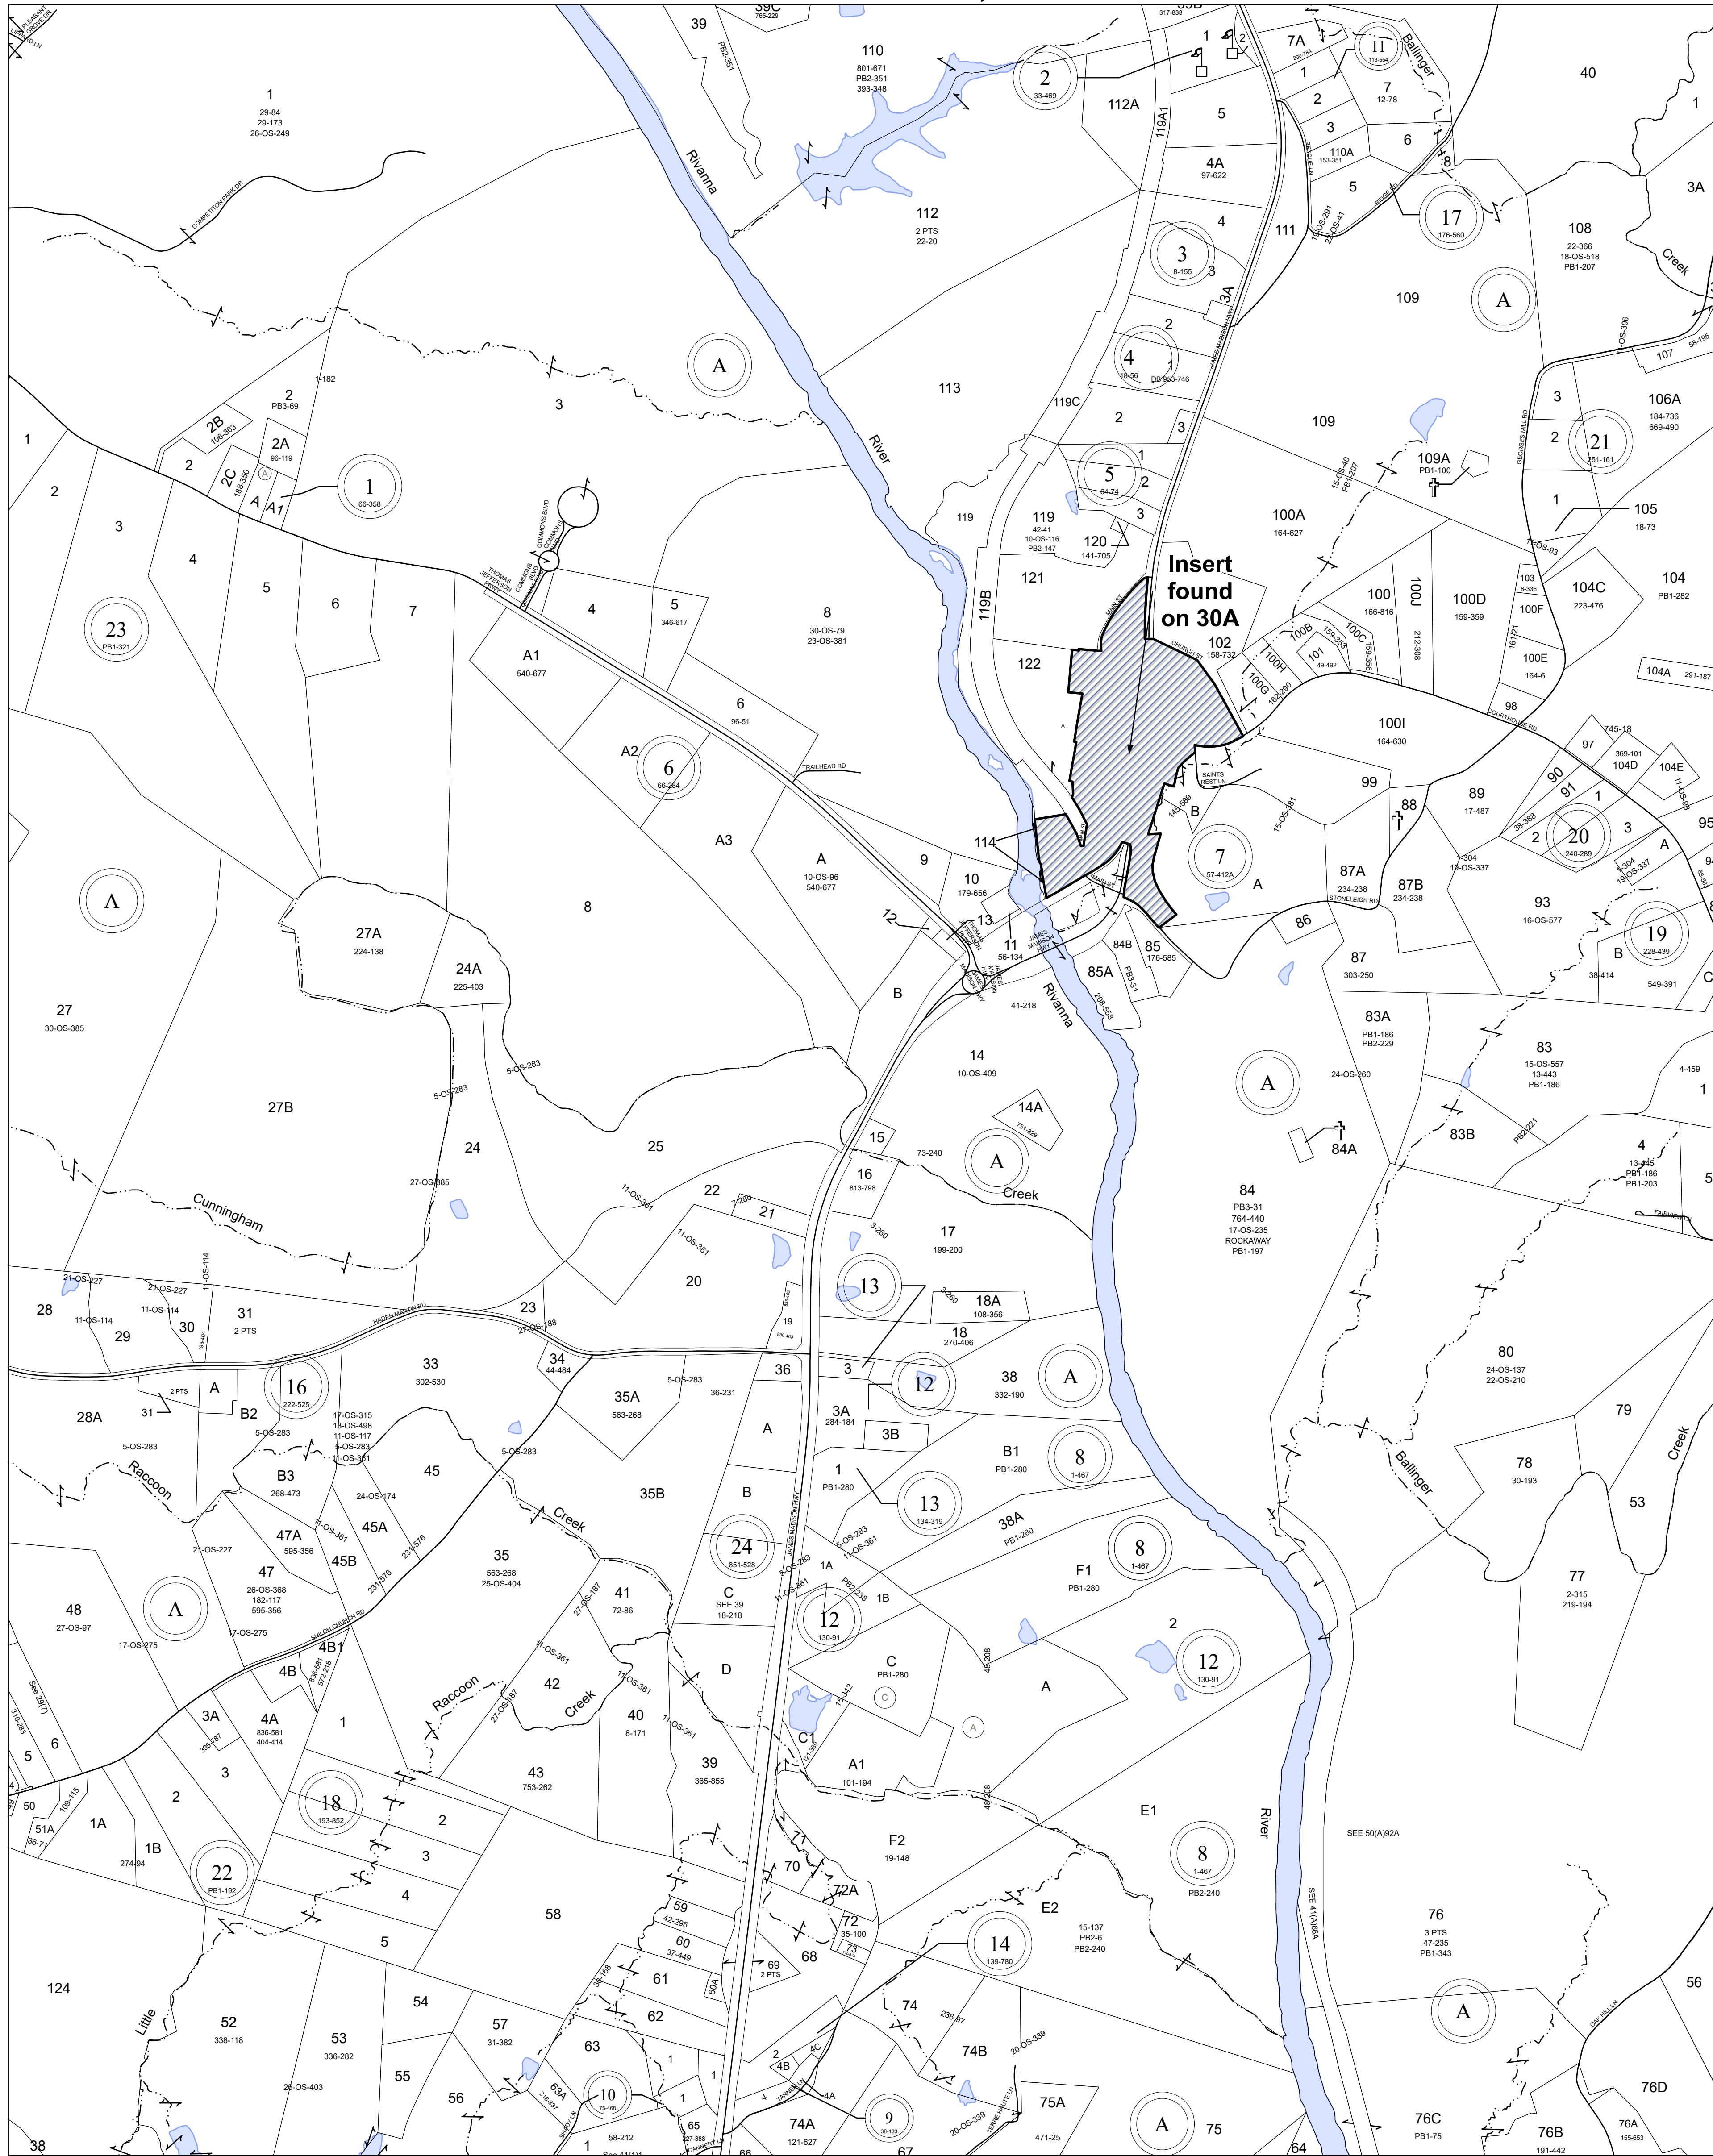

FLUVANNA COUNTY, VIRGINIA

SECTION 30

Legend

- Roads
- Waterline
- Waterbodies
- County Boundaries
- Parcels
- Tax Sheet Grid

1:7,200

REVISION NOTES

Printed Hurt & Proffitt, Inc. on: 4/3/2024
Data updated as of: 12/31/2023

MATCHING SHEET

18	19	20
29		31
40	41	42