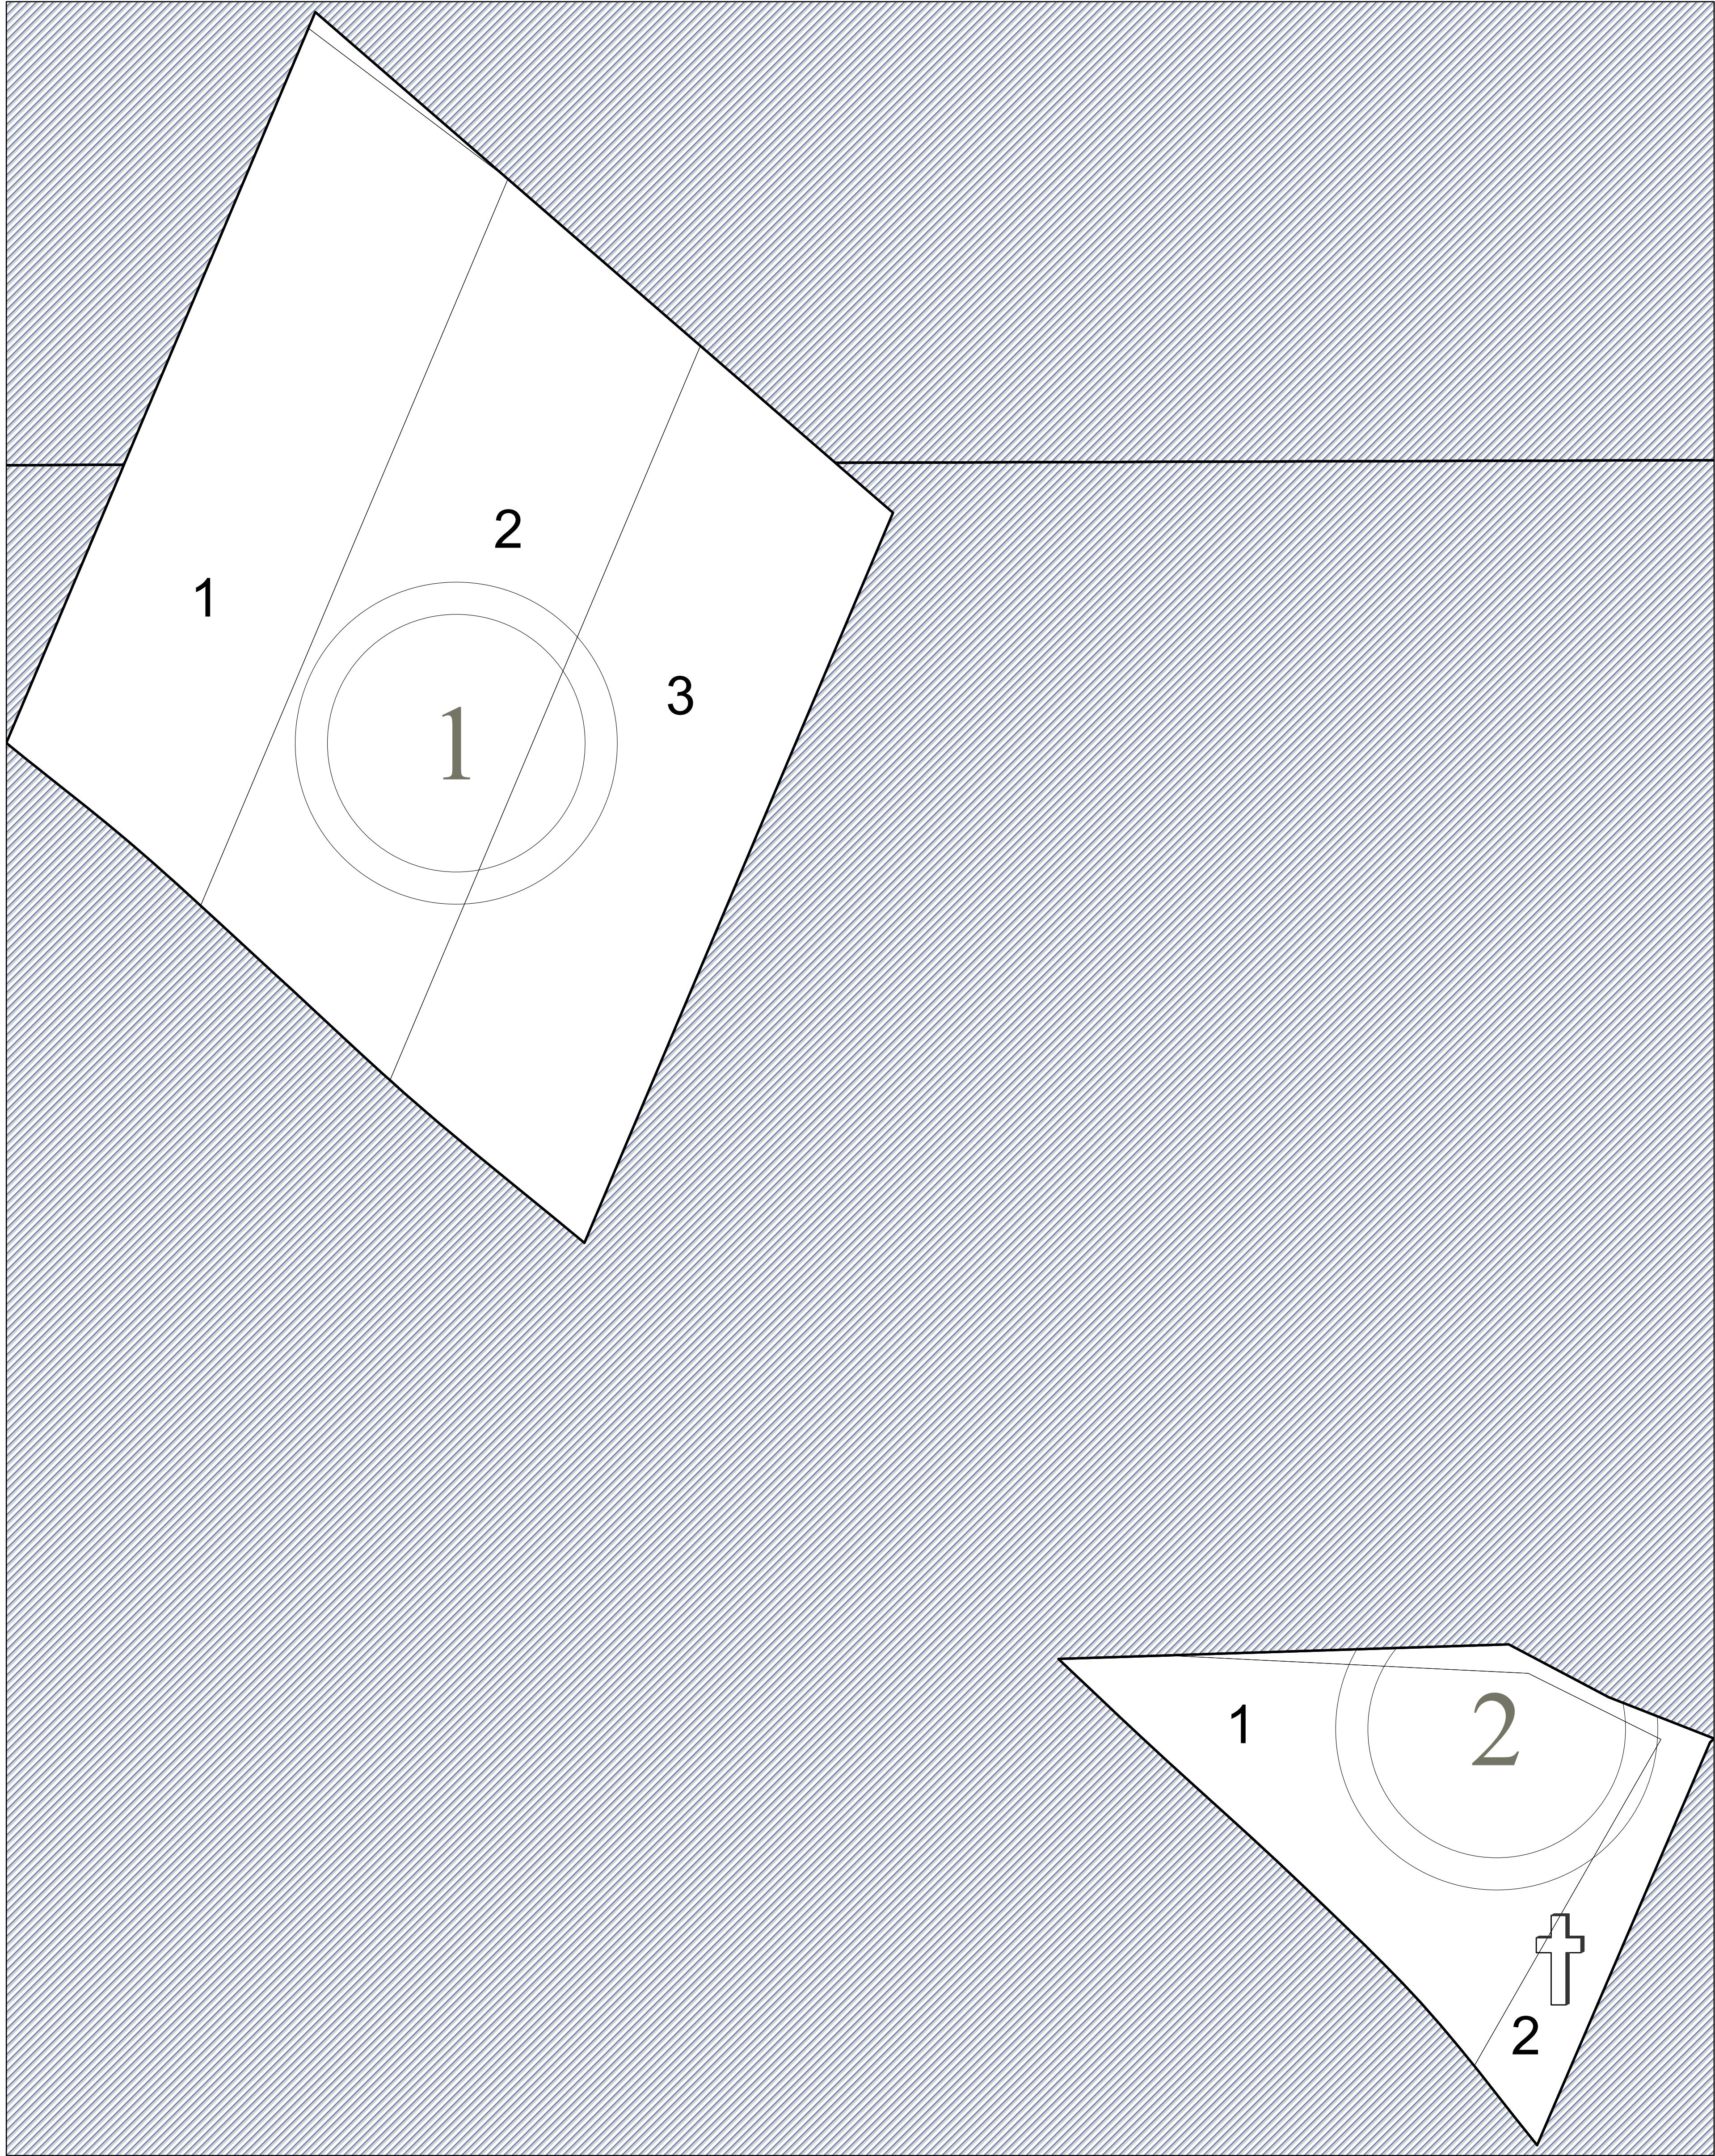

FLUVANNA COUNTY, VIRGINIA

Legend

- Roads
- --- Waterline
- Waterbodies
- County Boundaries
- Parcels
- Tax Sheet Grid

SECTION 60A

1:480

REVISION NOTES

Printed by Hurt & Proffitt, Inc. on: 4/3/2024
Data updated as of: 12/31/2023