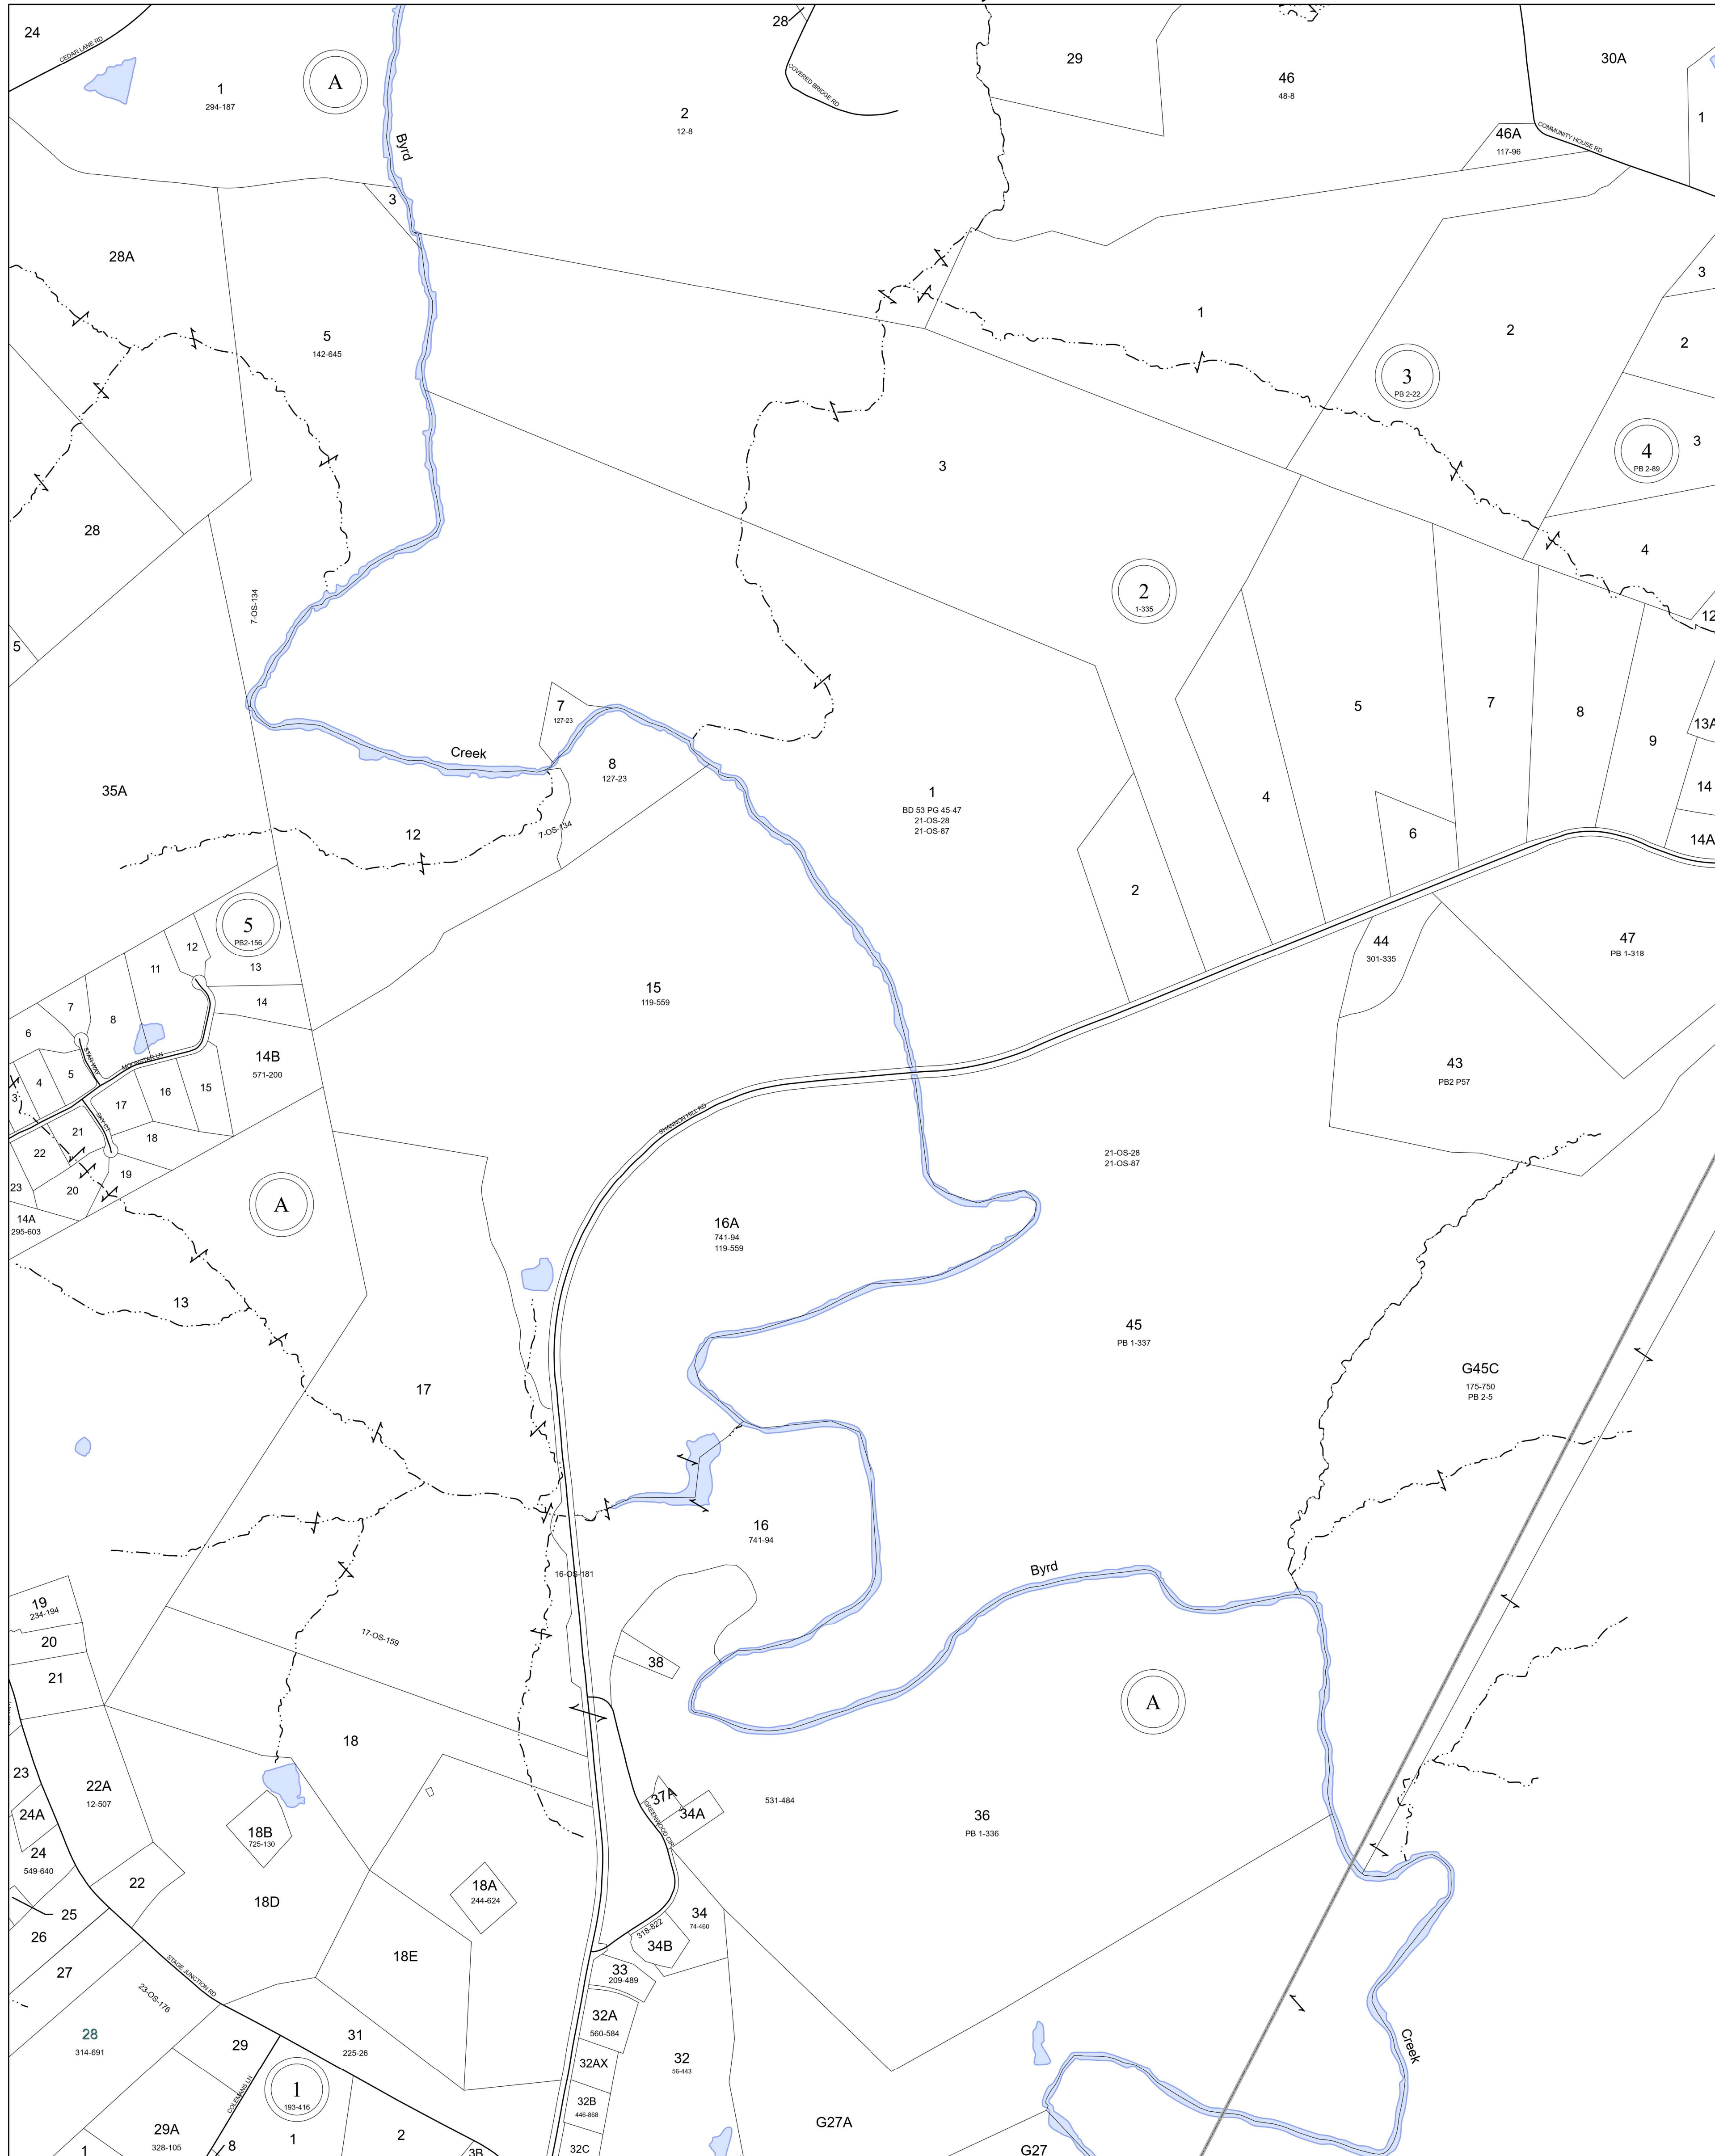

FLUVANNA COUNTY, VIRGINIA

SECTION 44

1:7,200

MAP LOCATION

Legend

- Roads
- Waterline
- Waterbodies
- County Boundaries
- Parcels
- Tax Sheet Grid

MATCHING SHEET

REVISION NOTES

Printed Hurt & Proffitt, Inc. on: 5/2/2024
Data updated as of: 12/31/2023