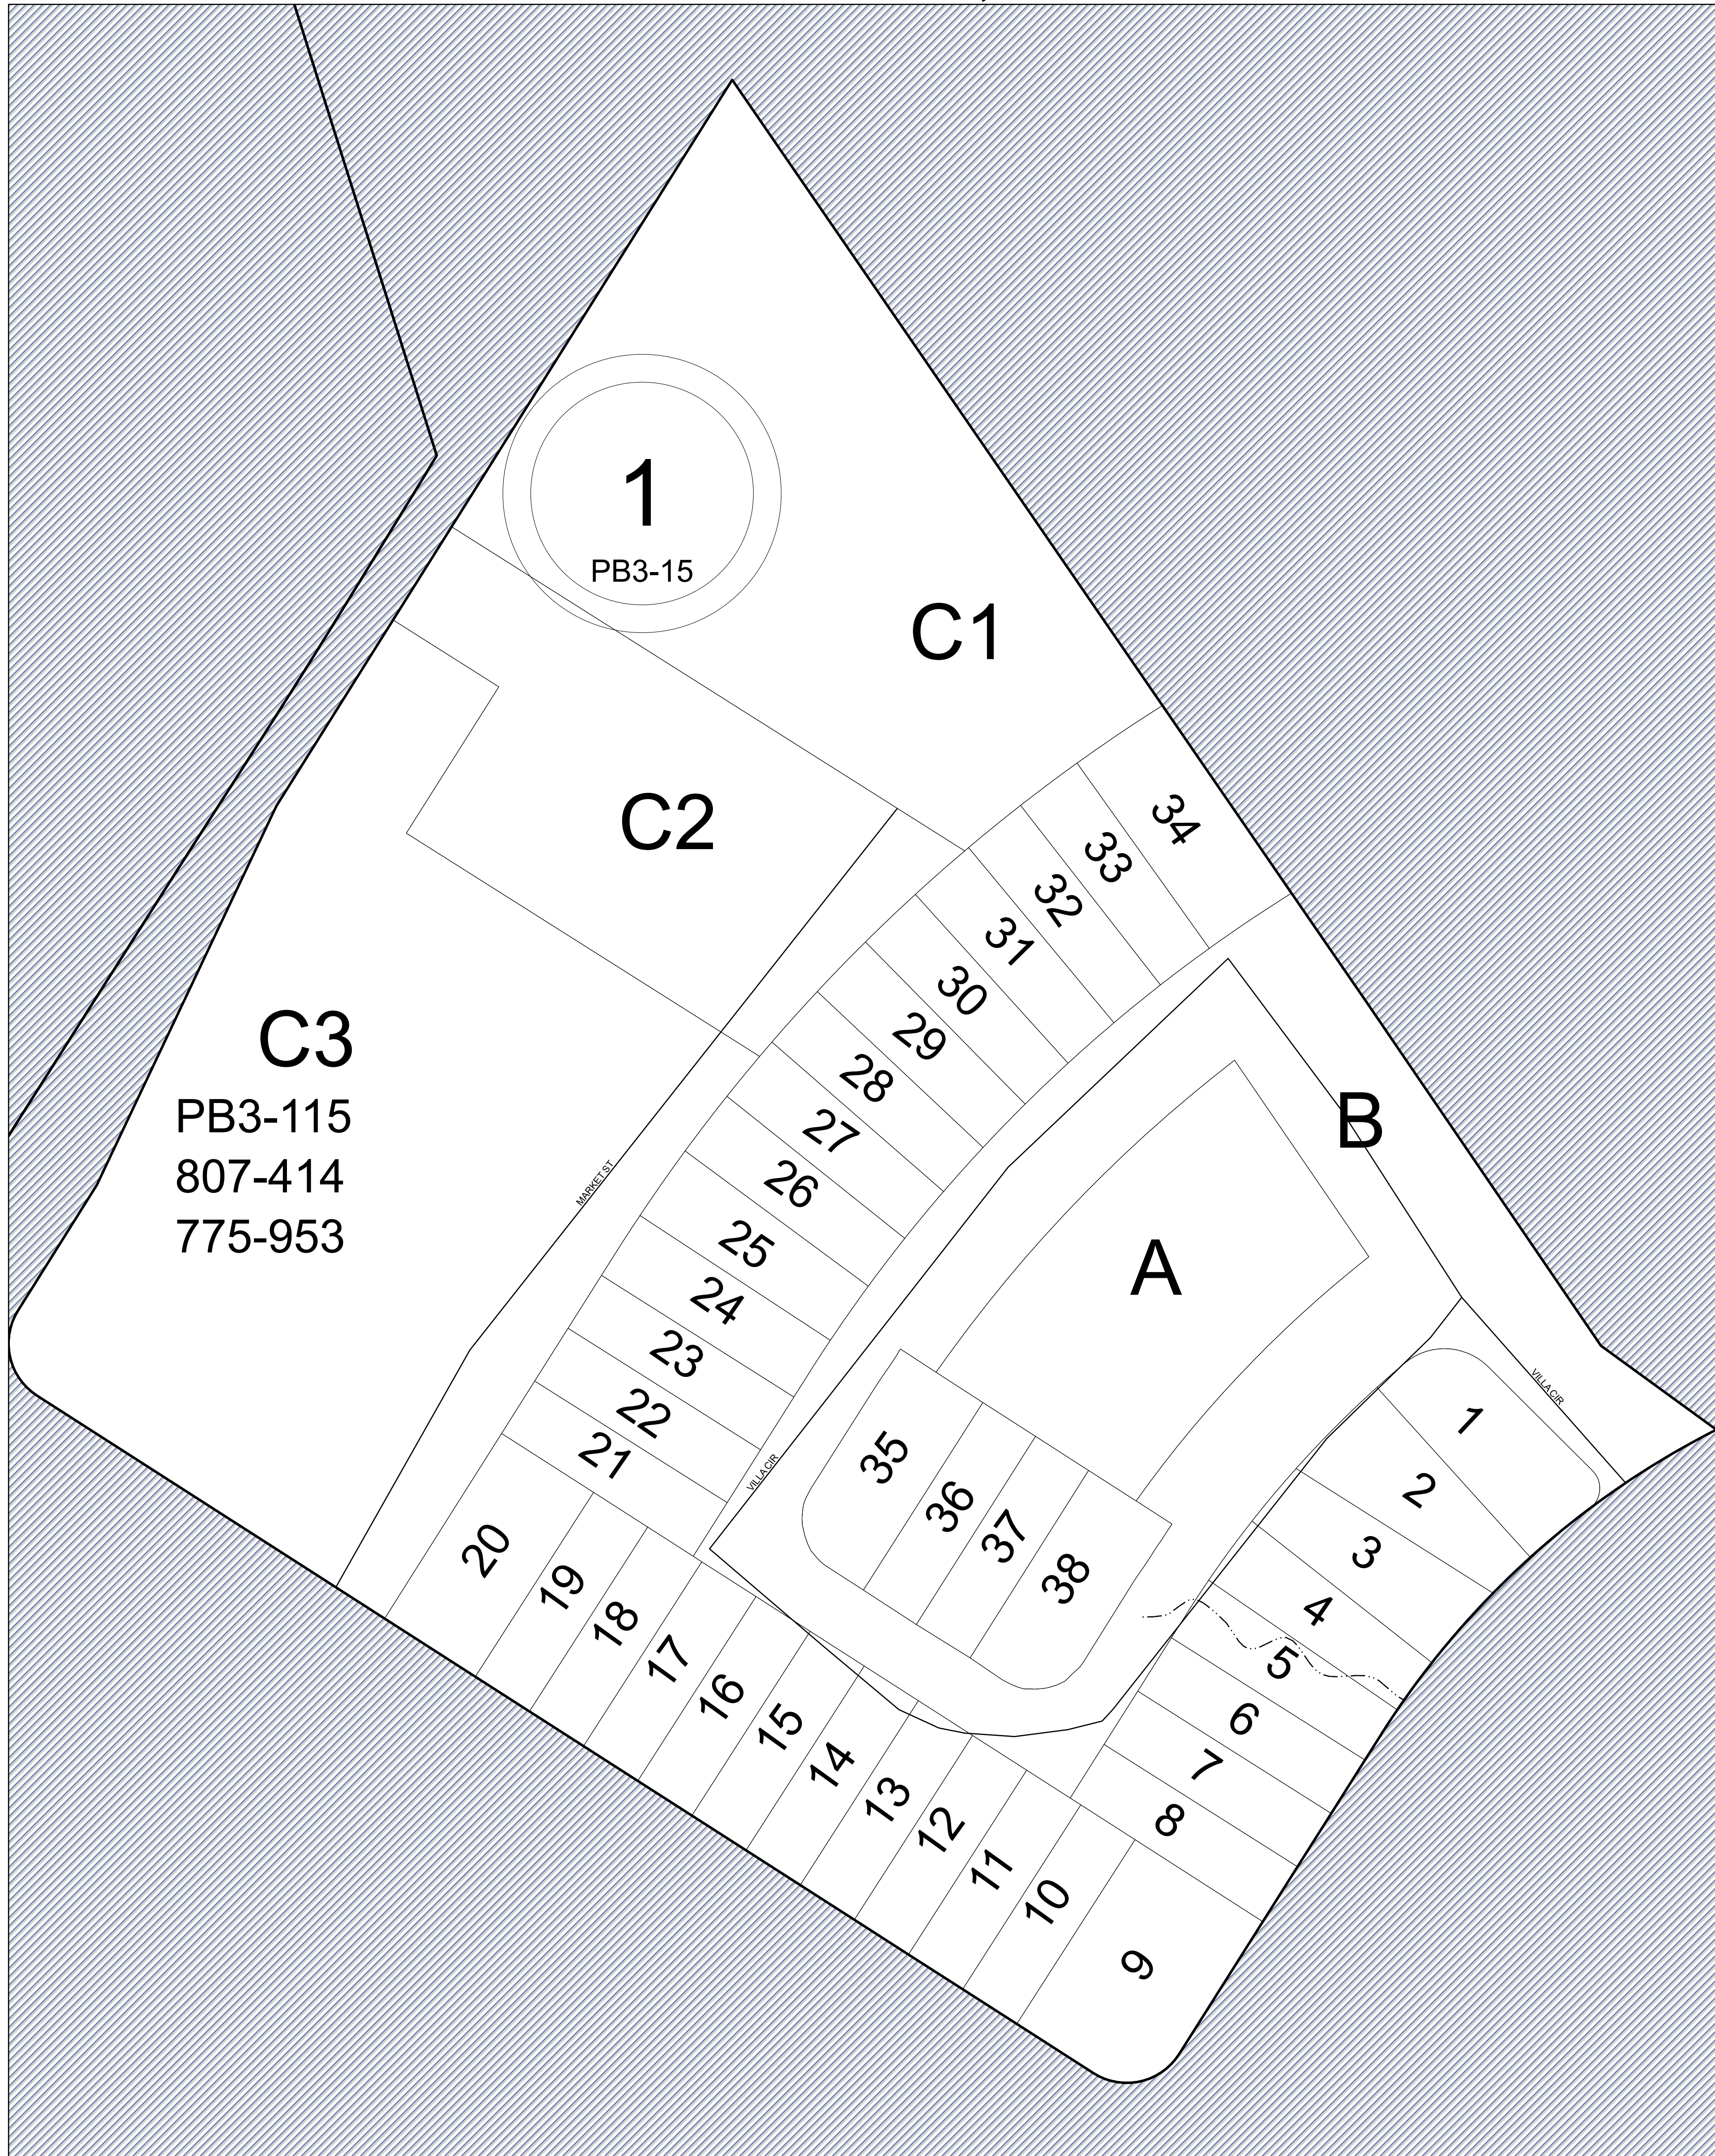

FLUVANNA COUNTY, VIRGINIA

SECTION 18C

Legend

- Roads
- --- Waterline
- Waterbodies
- County Boundaries
- Parcels
- Tax Sheet Grid

1:416

REVISION NOTES

Printed by Hurt & Proffitt, Inc. on: 4/3/2024
Data updated as of: 12/31/2023