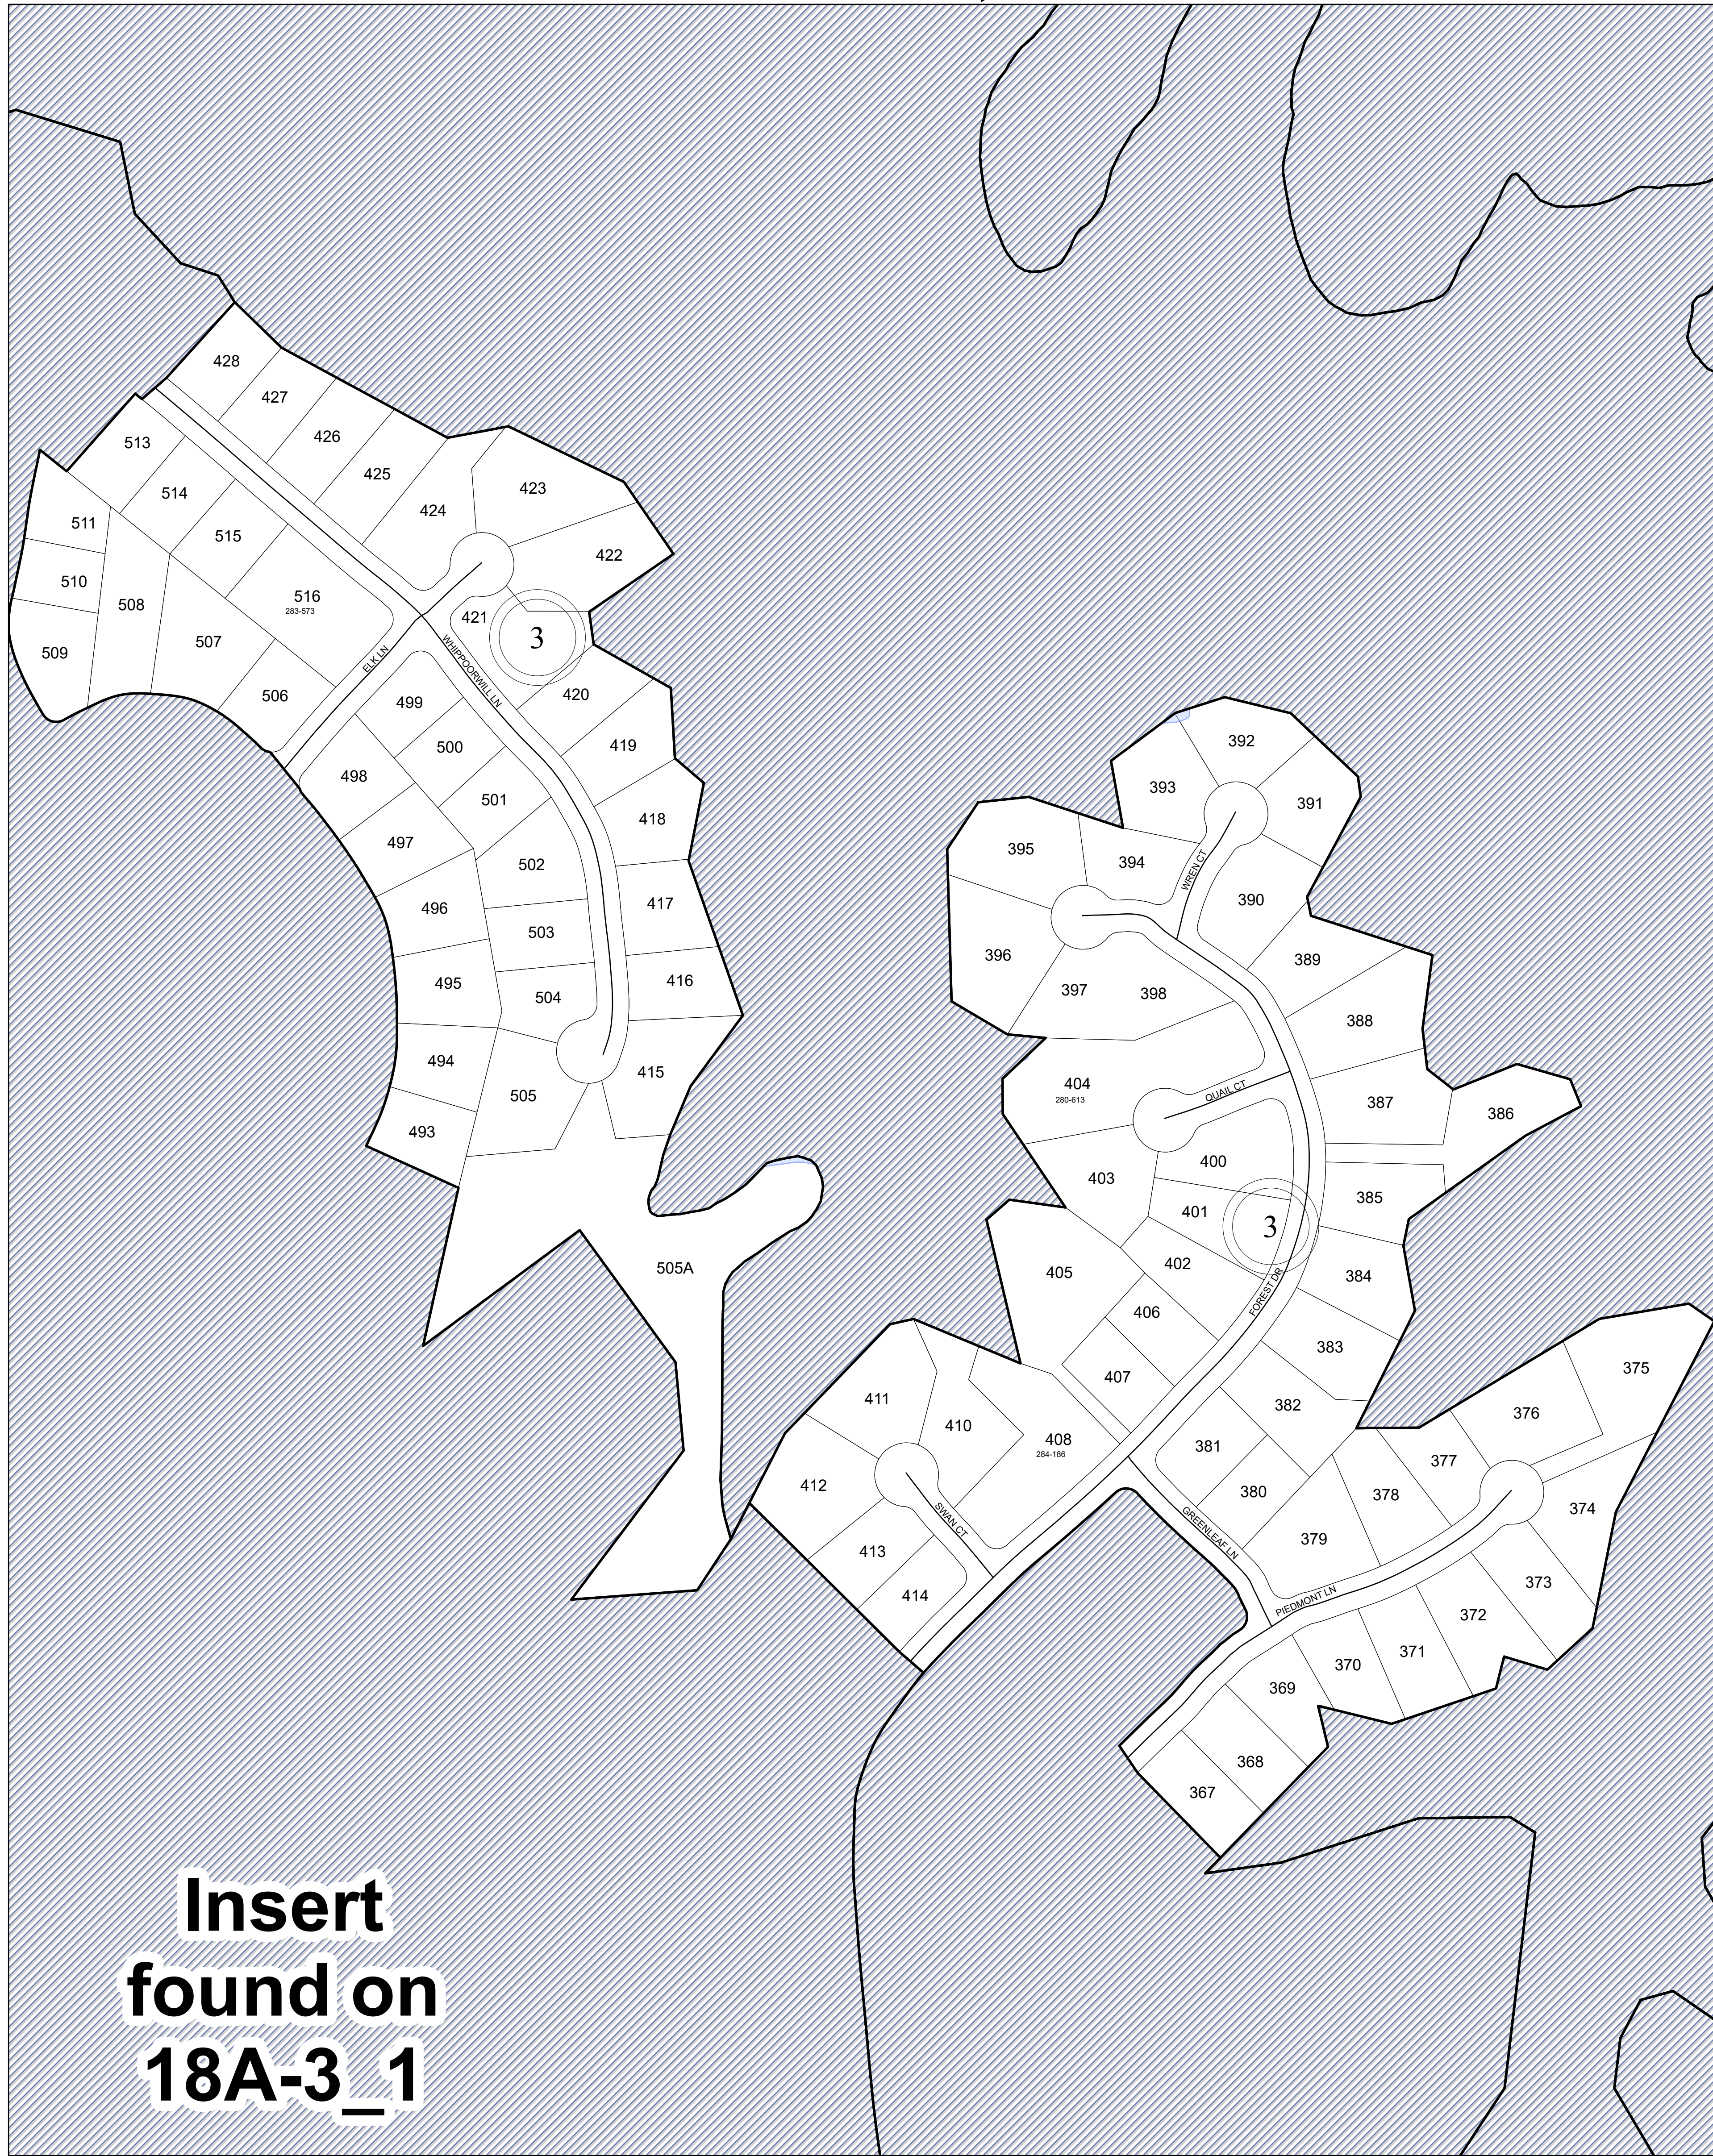

FLUVANNA COUNTY, VIRGINIA

**Insert
found on
18A-3_1**

SECTION 18A-3_3

Legend

- Roads
- Waterline
- Waterbodies
- County Boundaries
- Parcels
- Tax Sheet Grid

1:1,609

REVISION NOTES

Printed by Hurt & Proffitt, Inc. on: 4/3/2024
Data updated as of: 12/31/2023